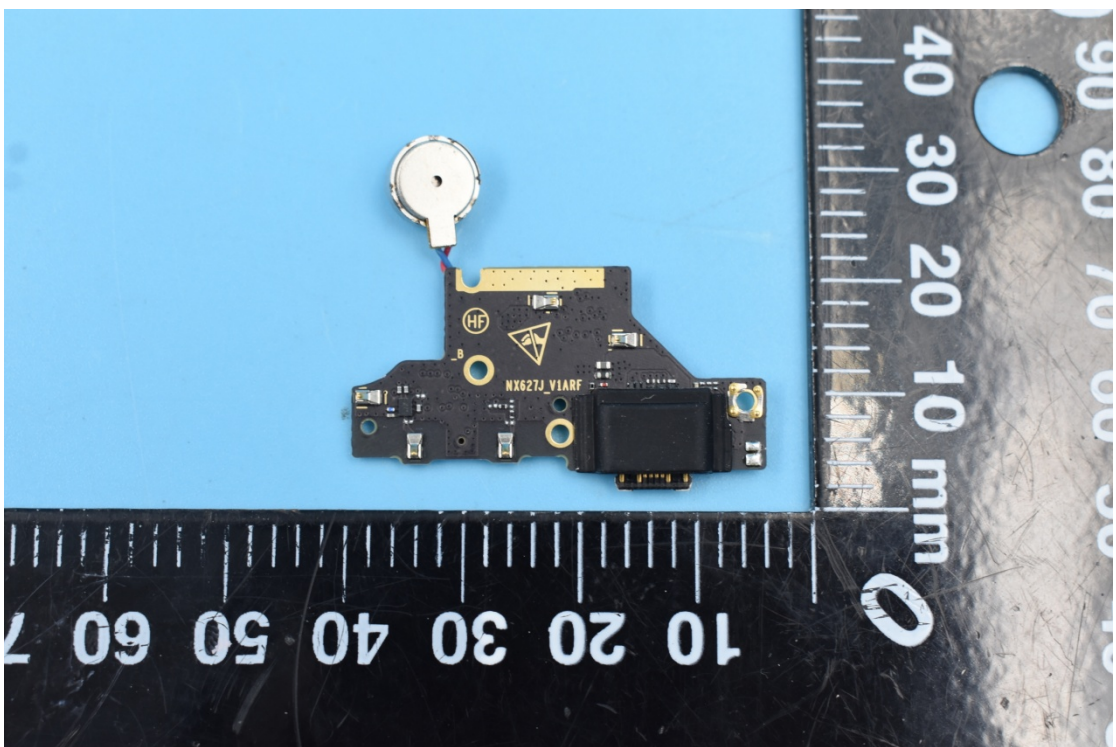

FCC ID:2AHJO-NX627J

Internal Photos

1. EUT uncover view

2. Antenna view