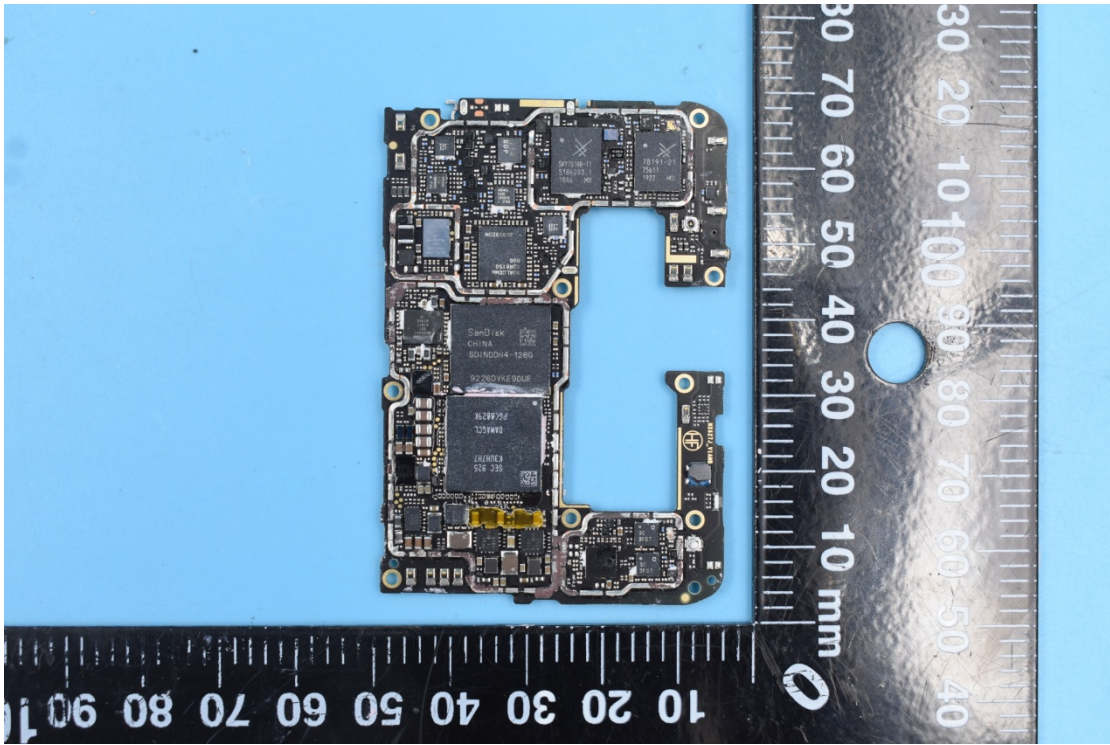

FCC ID:2AHJO-NX627J

Internal Photos

1. EUT uncover view

2. Antenna view