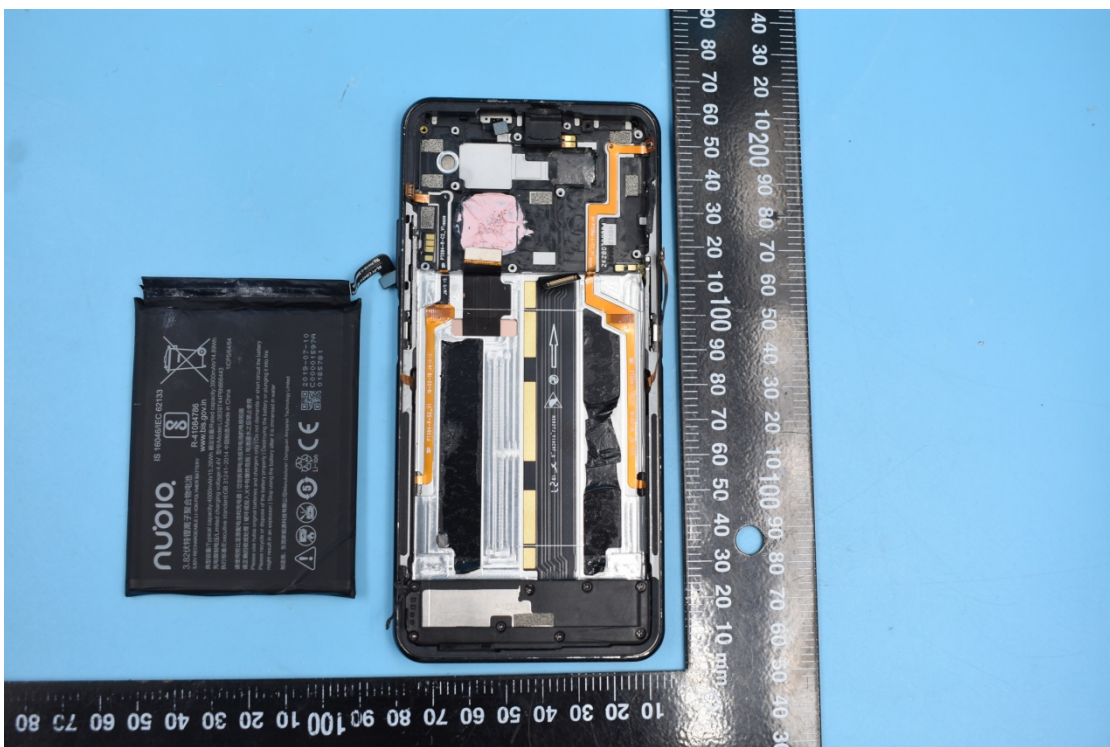

FCC ID:2AHJO-NX627J

Internal Photos

1. EUT uncover view

2. Antenna view