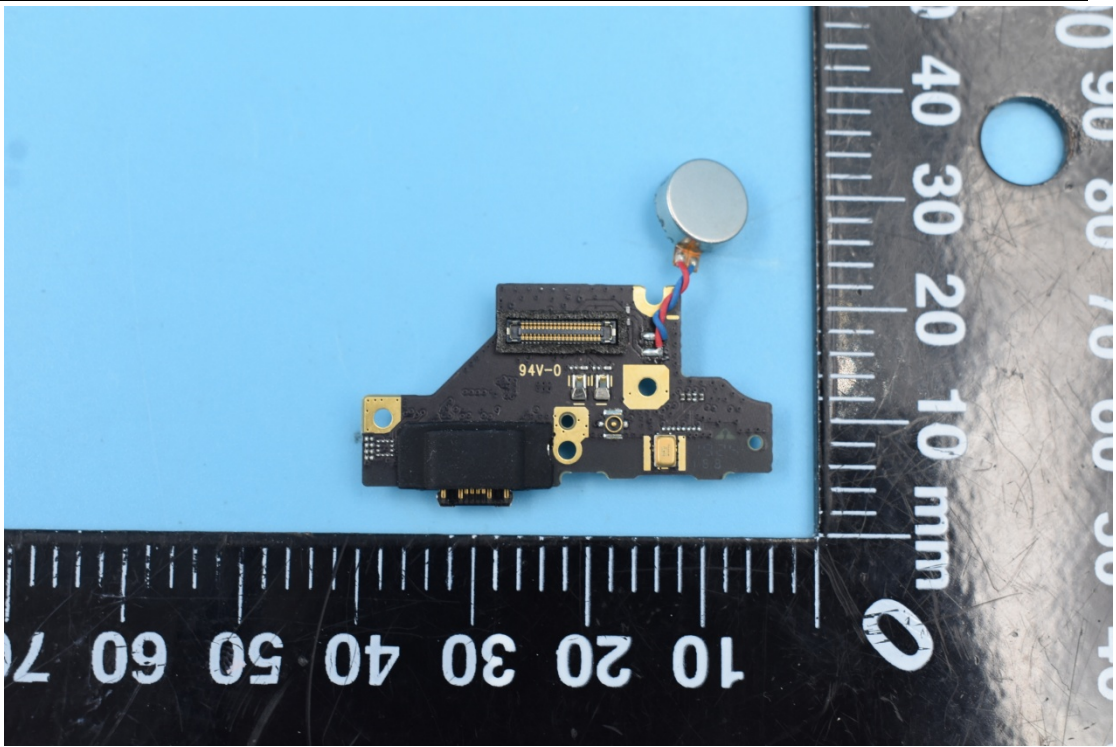

FCC ID:2AHJO-NX627J

Internal Photos

1. EUT uncover view

2. Antenna view