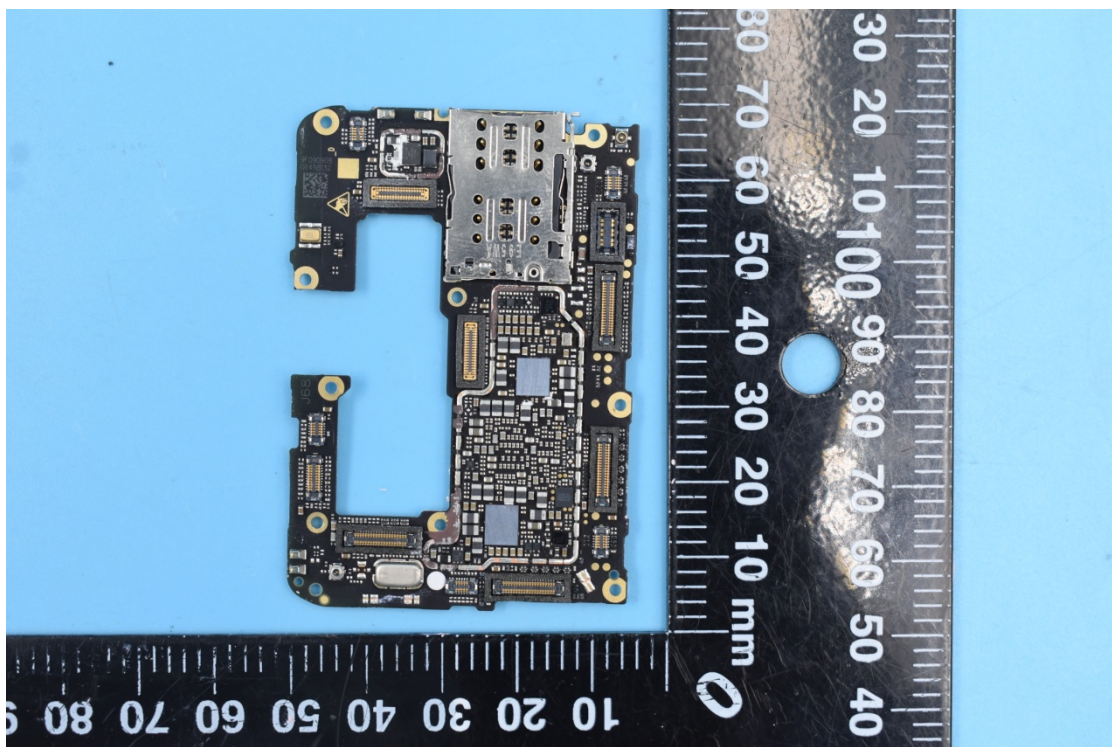

FCC ID:2AHJO-NX627J

Internal Photos

1. EUT uncover view

2. Antenna view