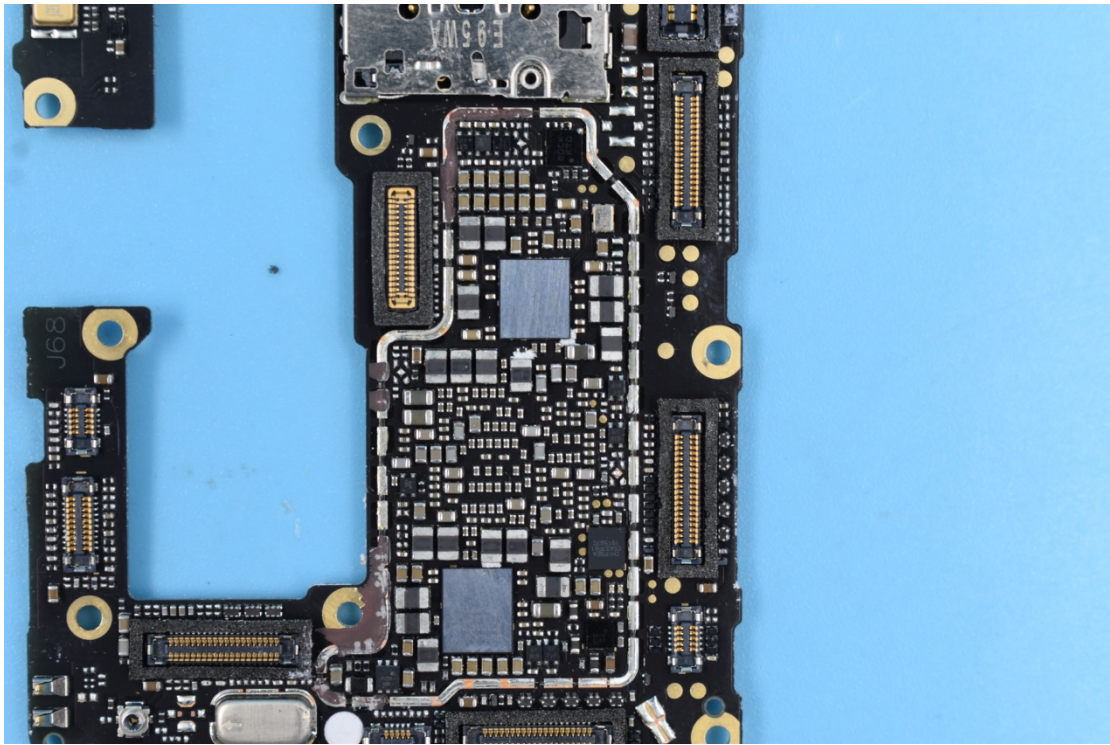

FCC ID:2AHJO-NX627J

Internal Photos

1. EUT uncover view

2. Antenna view