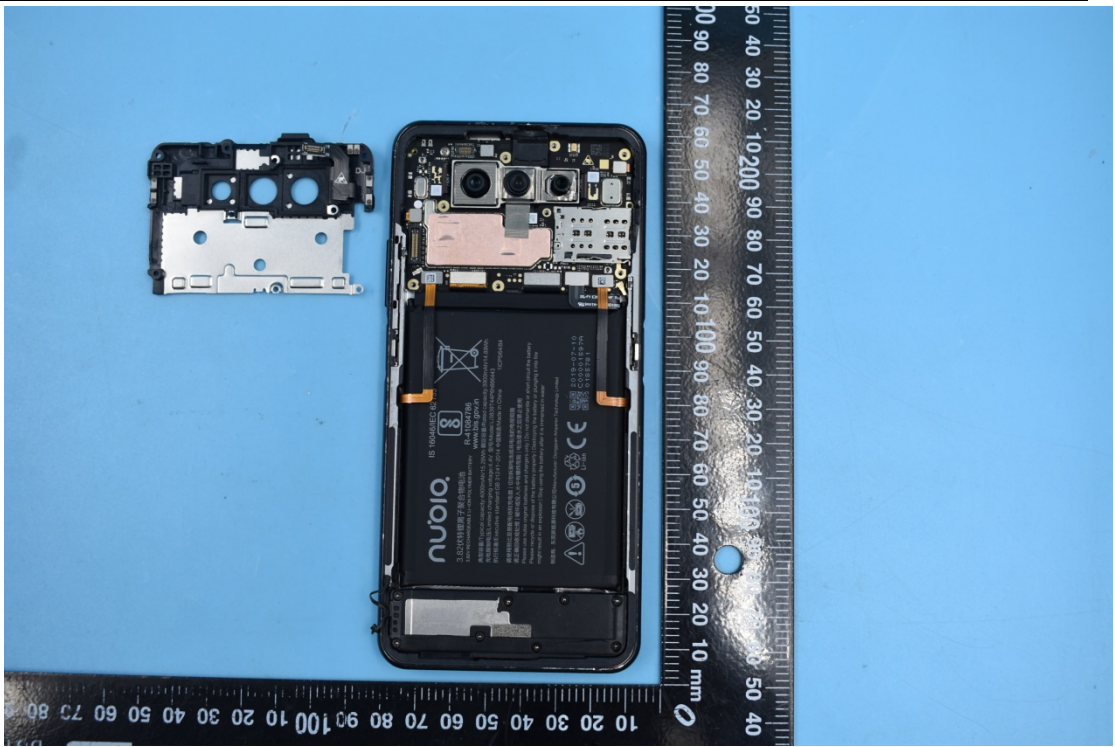

FCC ID:2AHJO-NX627J

Internal Photos

1. EUT uncover view

2. Antenna view