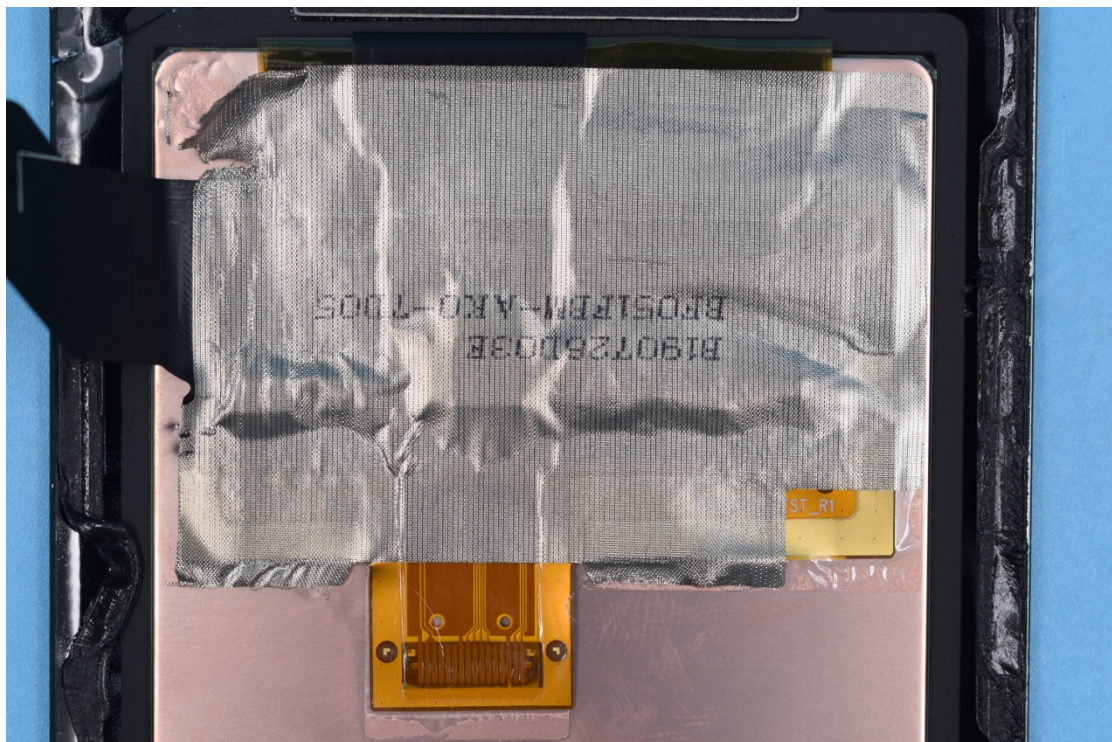

FCC ID:2AHJO-NX627J

Internal Photos

1. EUT uncover view

2. Antenna view