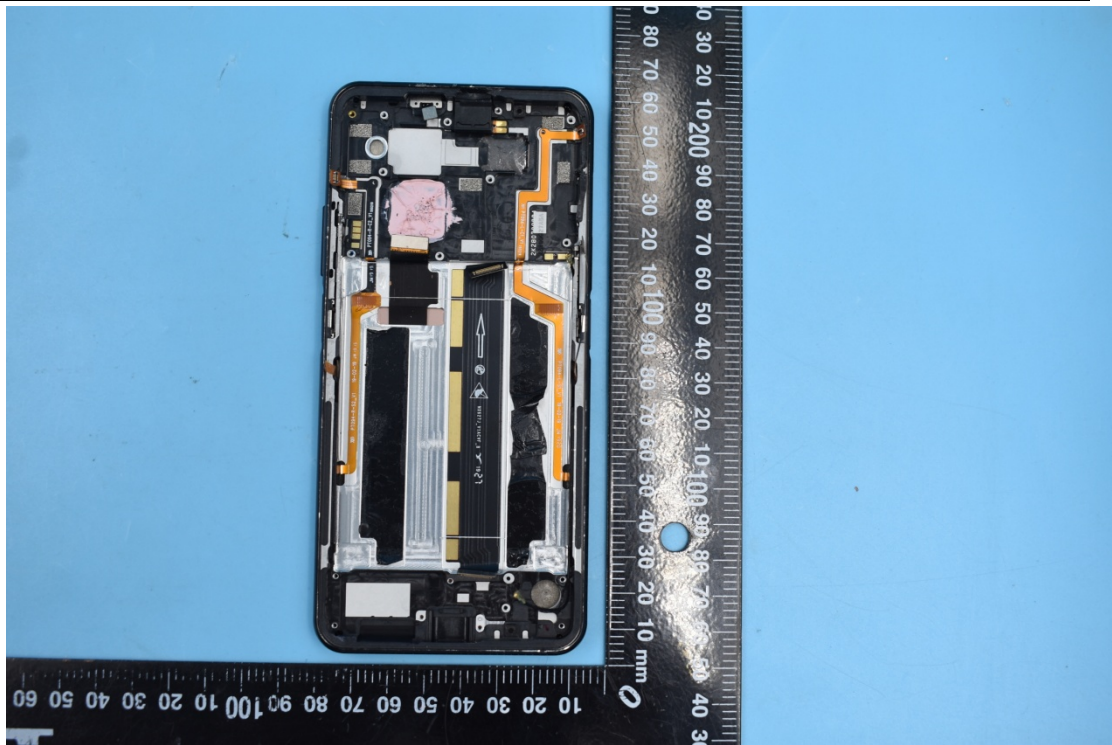

FCC ID:2AHJO-NX627J

Internal Photos

1. EUT uncover view

2. Antenna view