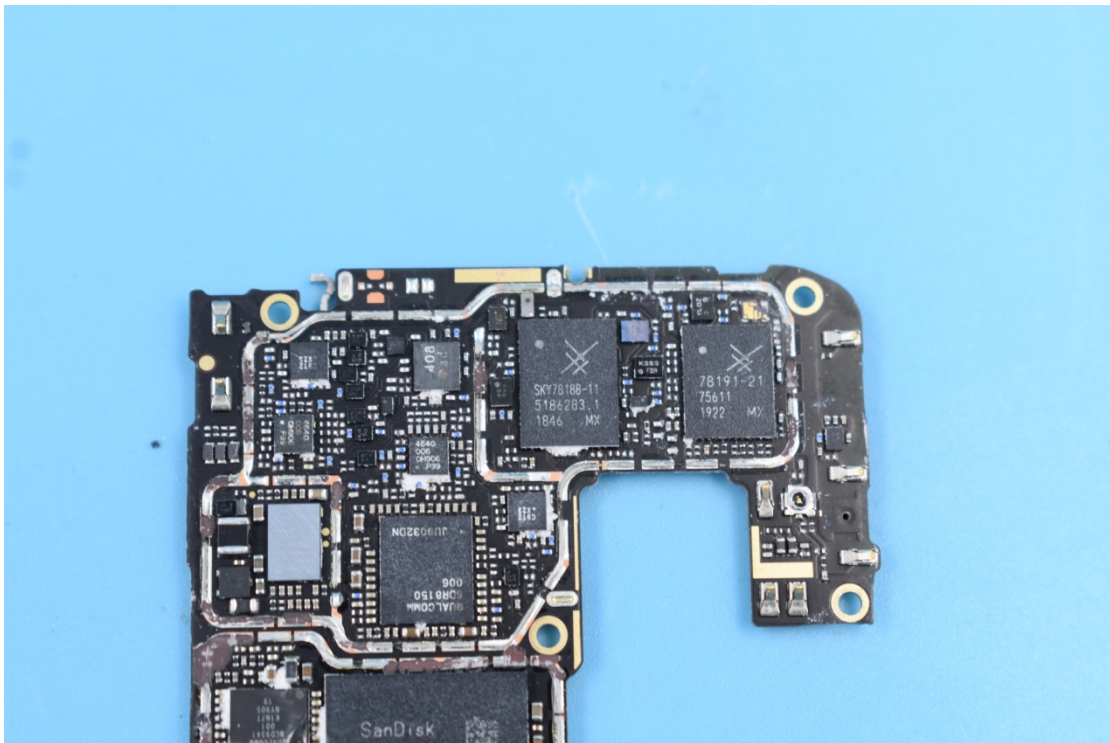

FCC ID:2AHJO-NX627J

Internal Photos

1. EUT uncover view

2. Antenna view