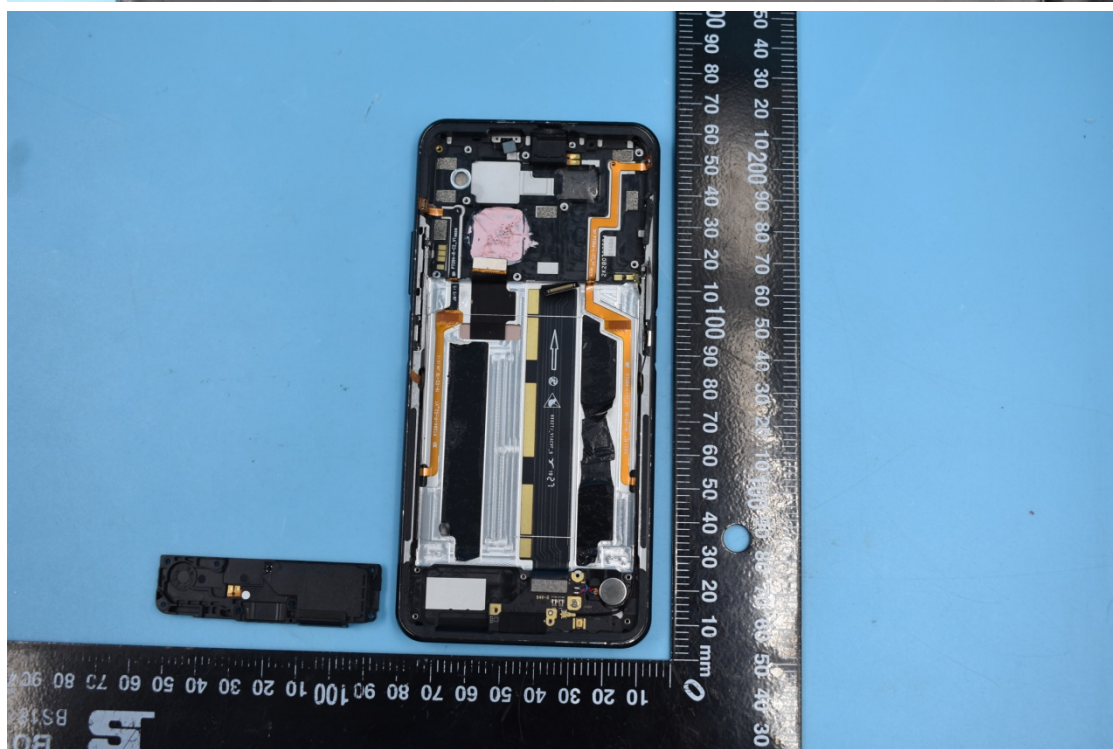

FCC ID:2AHJO-NX627J

Internal Photos

1. EUT uncover view

2. Antenna view