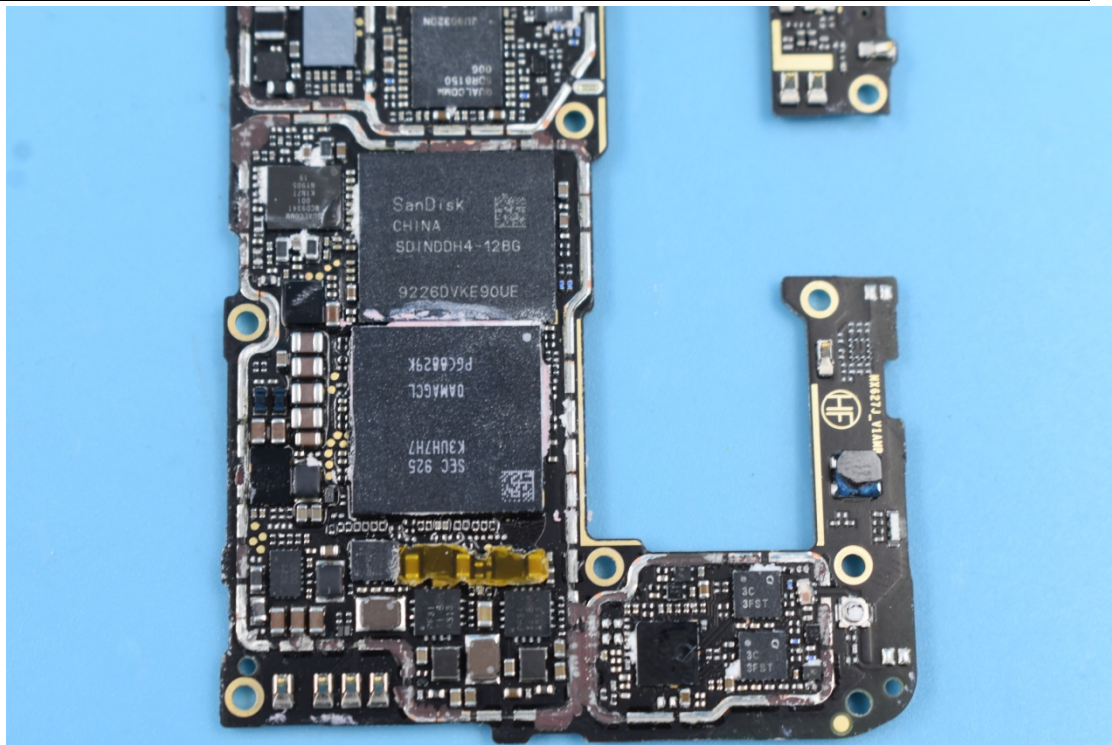

FCC ID:2AHJO-NX627J

Internal Photos

1. EUT uncover view

2. Antenna view