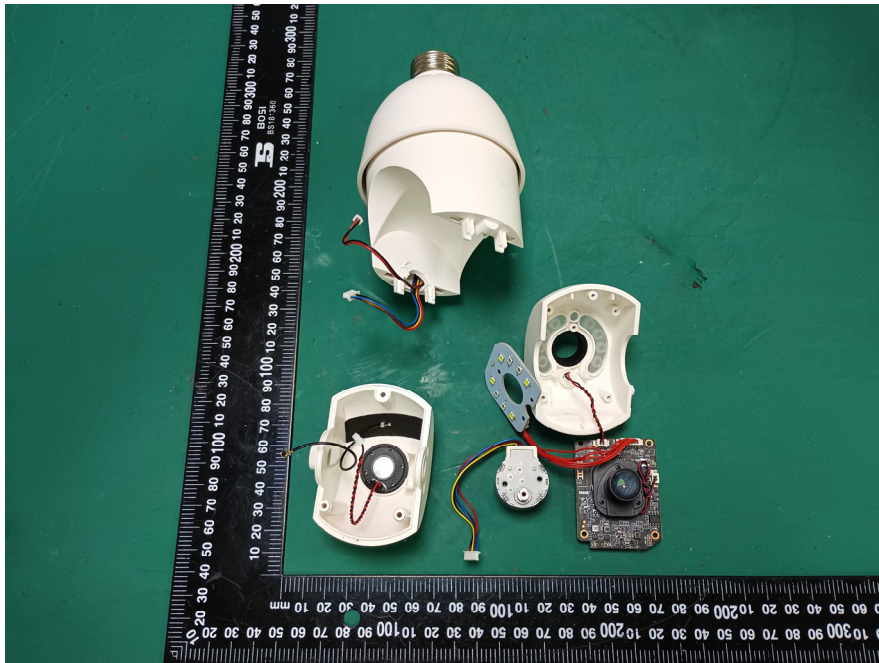

## EXHIBIT C - EUT INTERNAL PHOTOGRAPHS

Model: EOP1-1004-WHT

Antenna