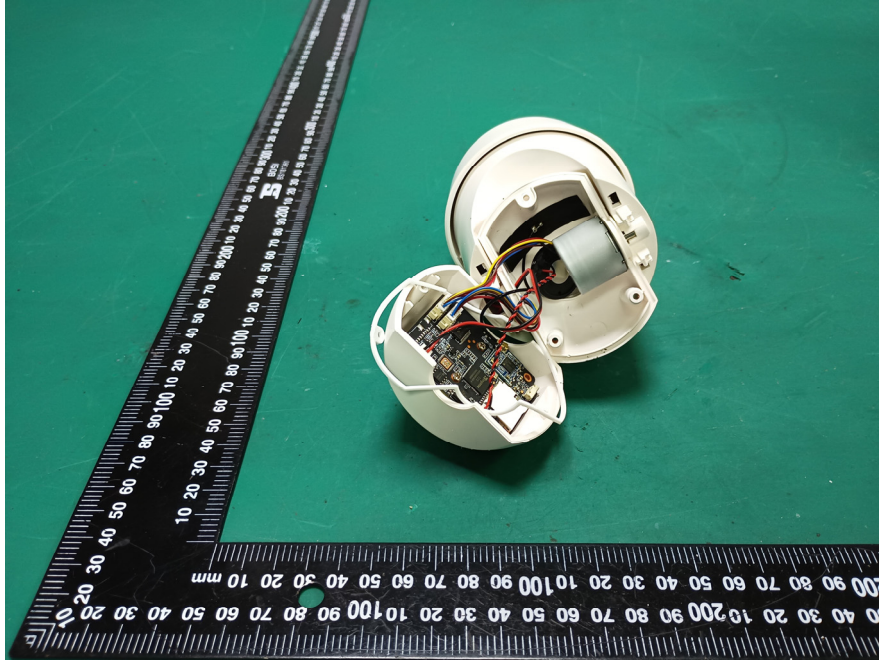

## EXHIBIT C - EUT INTERNAL PHOTOGRAPHS

Model: EOP1-1004-WHT

Antenna