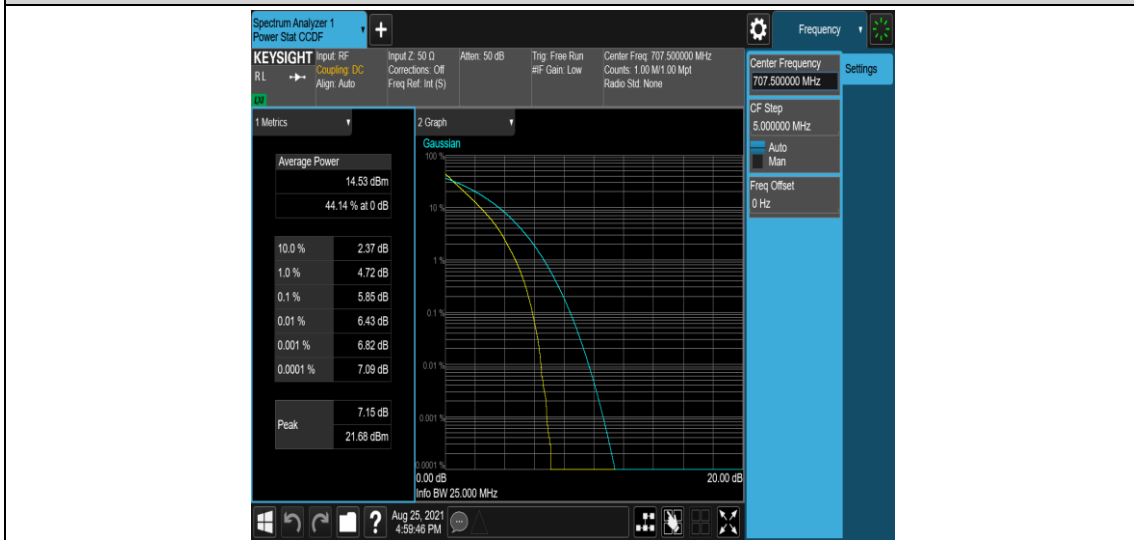

Band12-10MHz-QPSK-23095-50RB#0