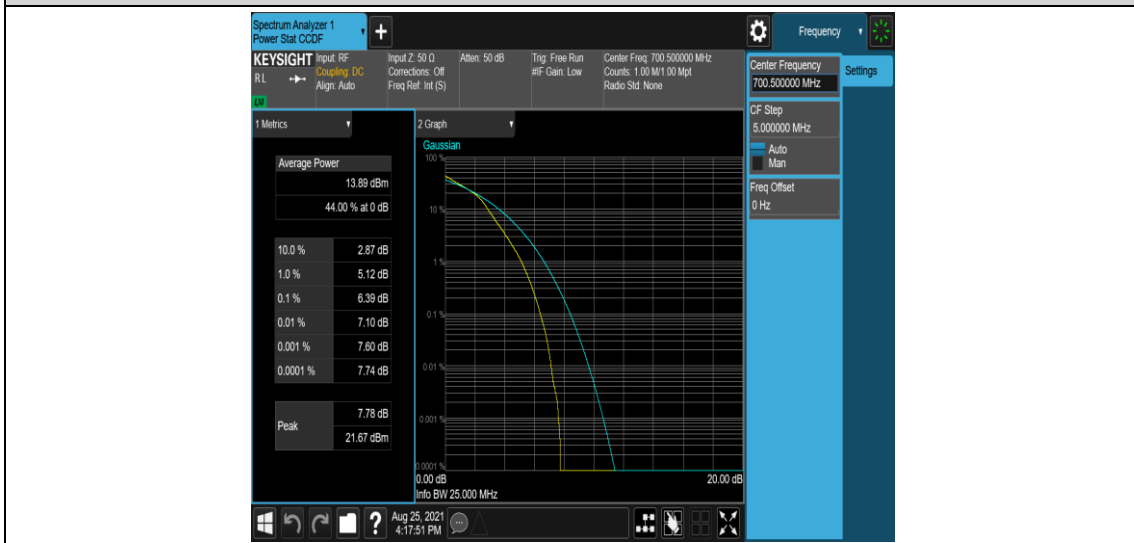

Band12-3MHz-16QAM-23025-15RB#0