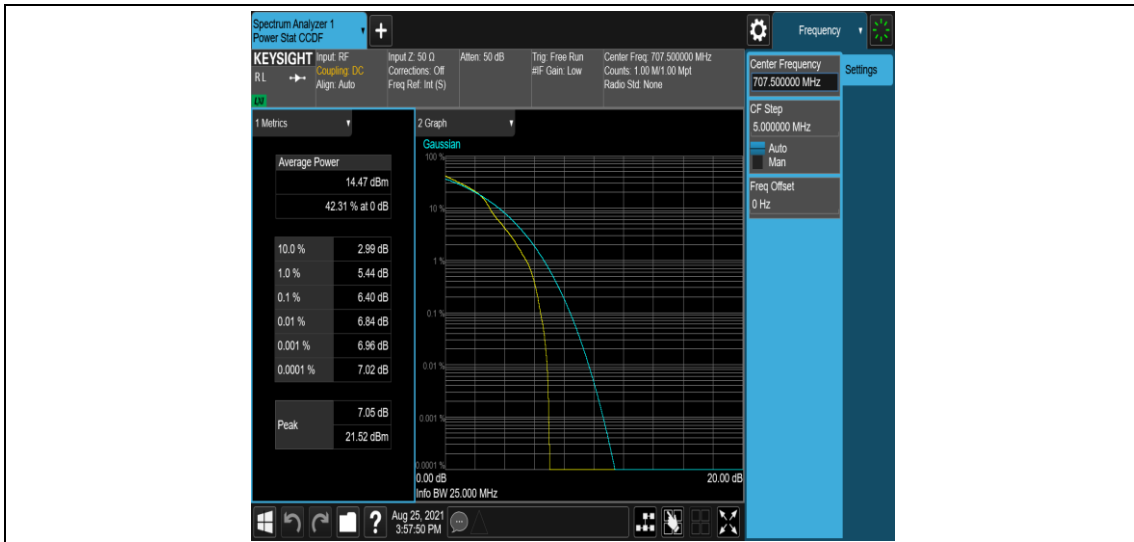

Test Graphs

Band12-1.4MHz-QPSK-23095-6RB#0

Band12-1.4MHz-QPSK-23173-1RB#0

Band12-1.4MHz-QPSK-23173-6RB#0

Band12-1.4MHz-16QAM-23017-1RB#0

Band12-1.4MHz-16QAM-23017-6RB#0

Band12-1.4MHz-16QAM-23095-1RB#0

Band12-1.4MHz-16QAM-23095-6RB#0