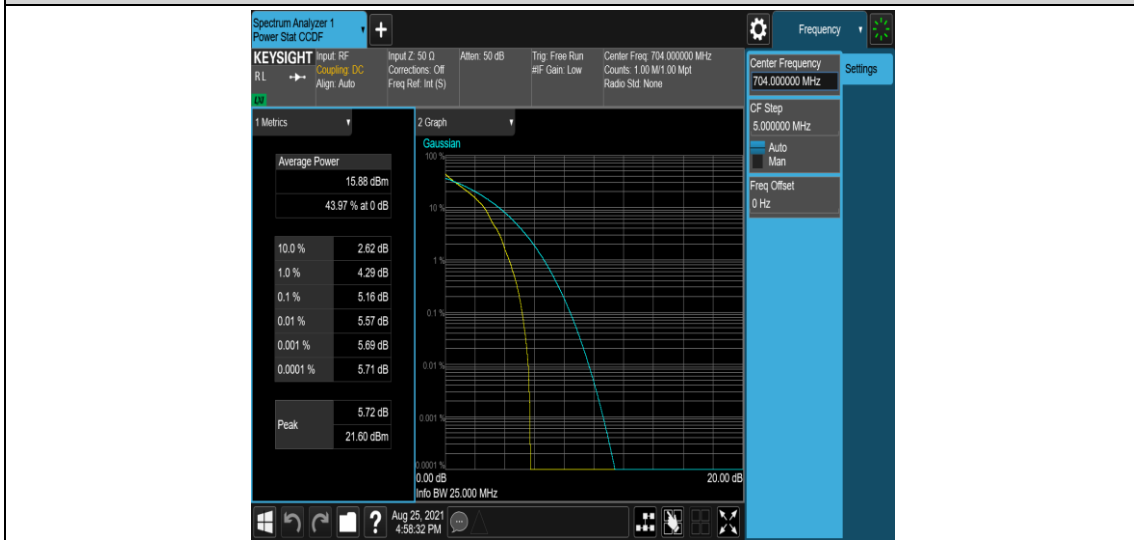

Band12-5MHz-16QAM-23035-25RB#0

Band12-5MHz-16QAM-23095-1RB#0

Band12-5MHz-16QAM-23095-25RB#0

Band12-5MHz-16QAM-23155-1RB#0

Band12-5MHz-16QAM-23155-25RB#0

Band12-10MHz-QPSK-23060-1RB#0

Band12-10MHz-QPSK-23060-50RB#0