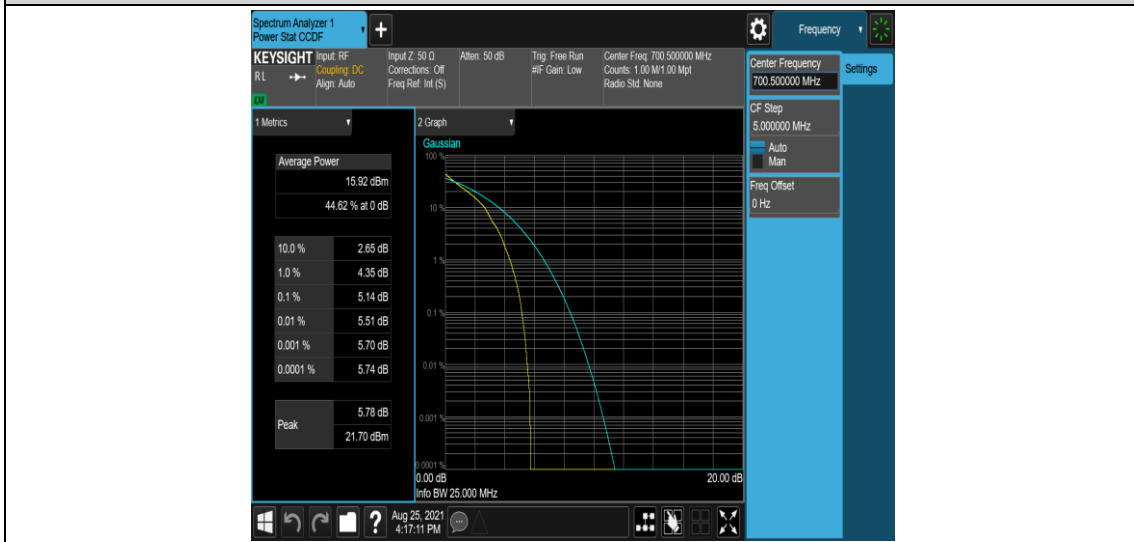

Band12-3MHz-QPSK-23025-1RB#0