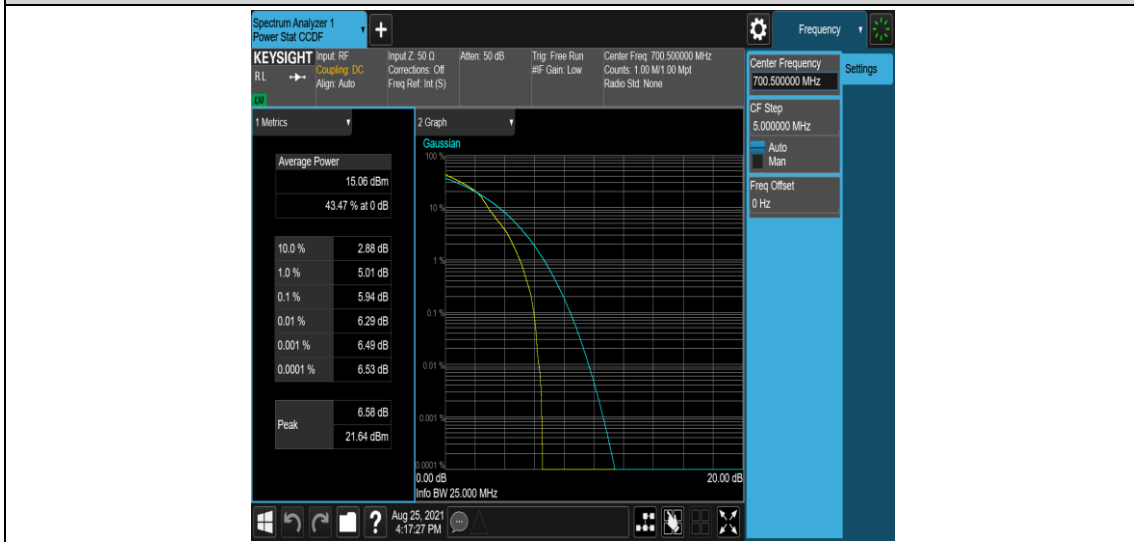

Band12-3MHz-16QAM-23025-1RB#0