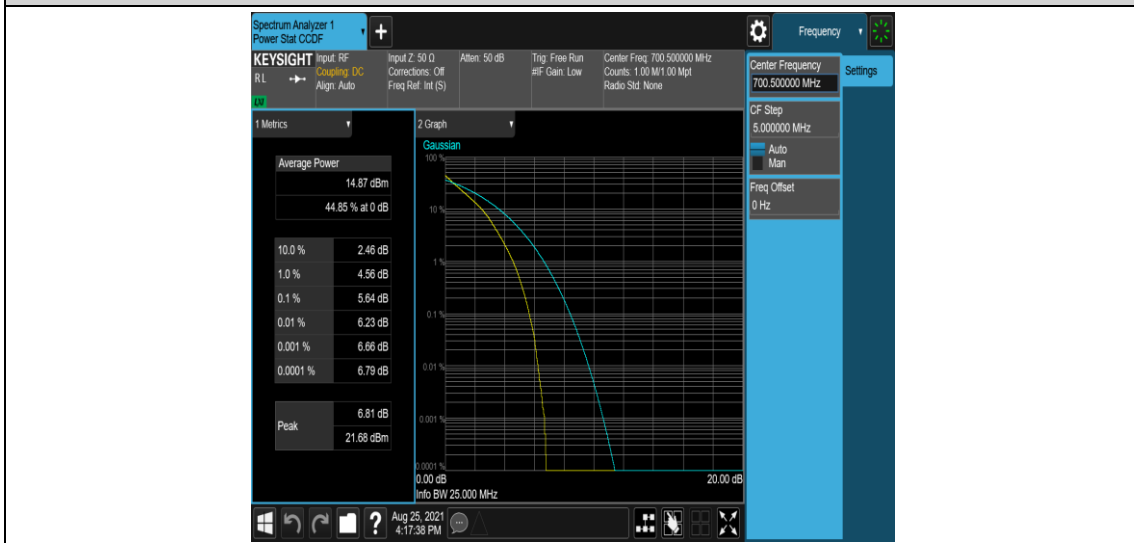

Band12-3MHz-QPSK-23025-15RB#0