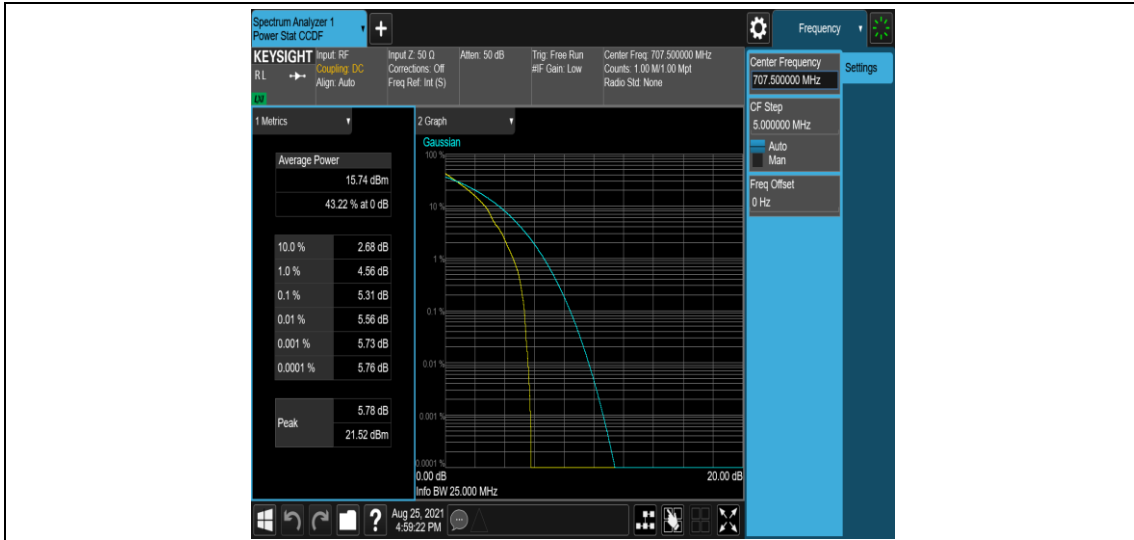

Band12-10MHz-QPSK-23095-1RB#0