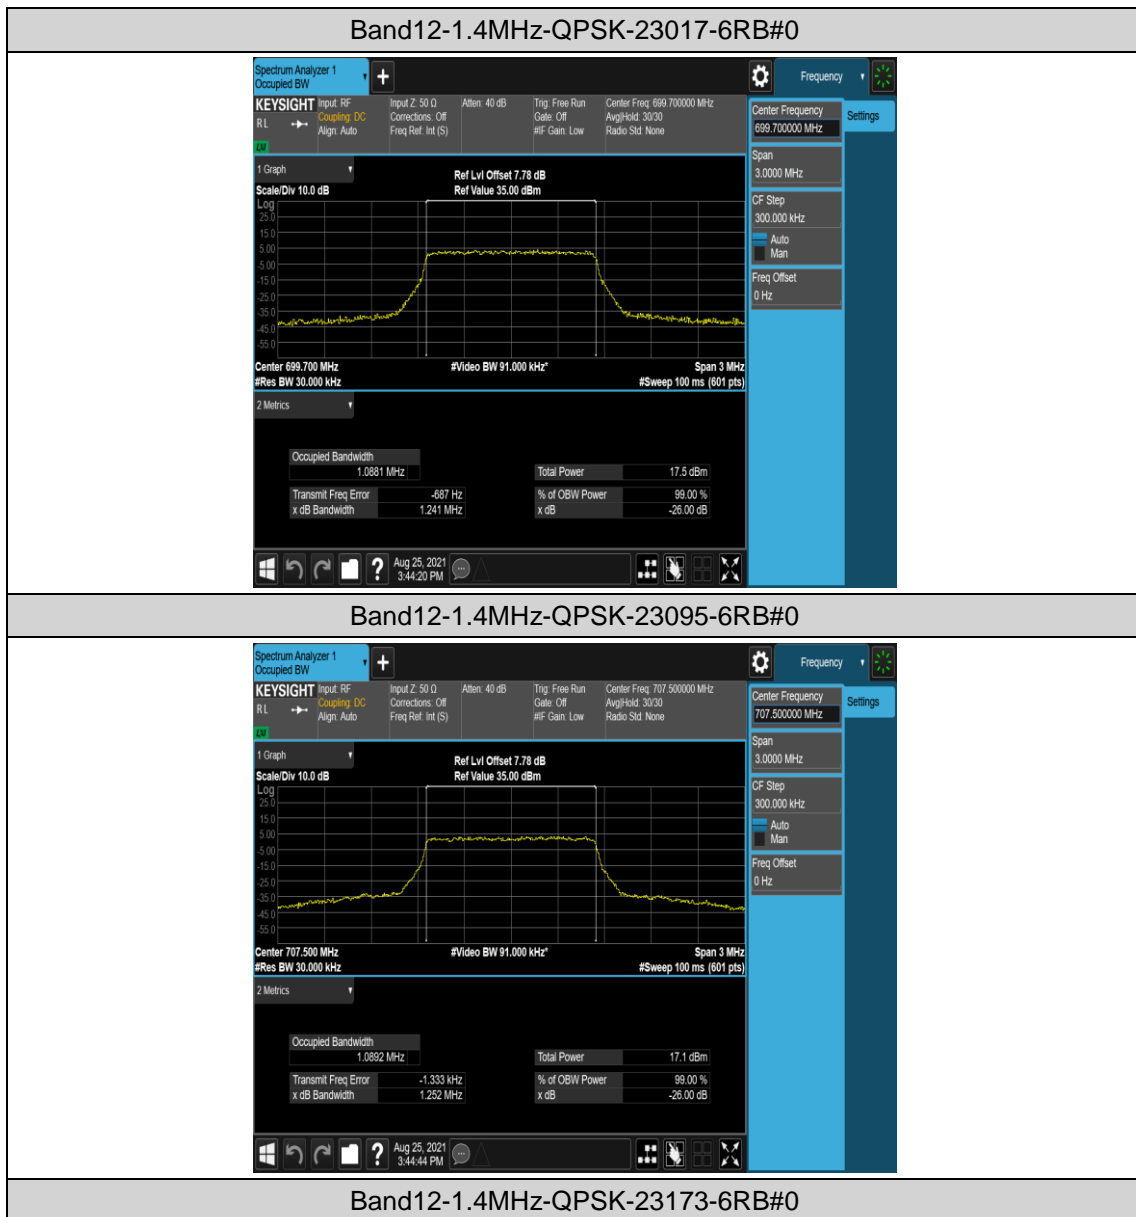

Test Graphs