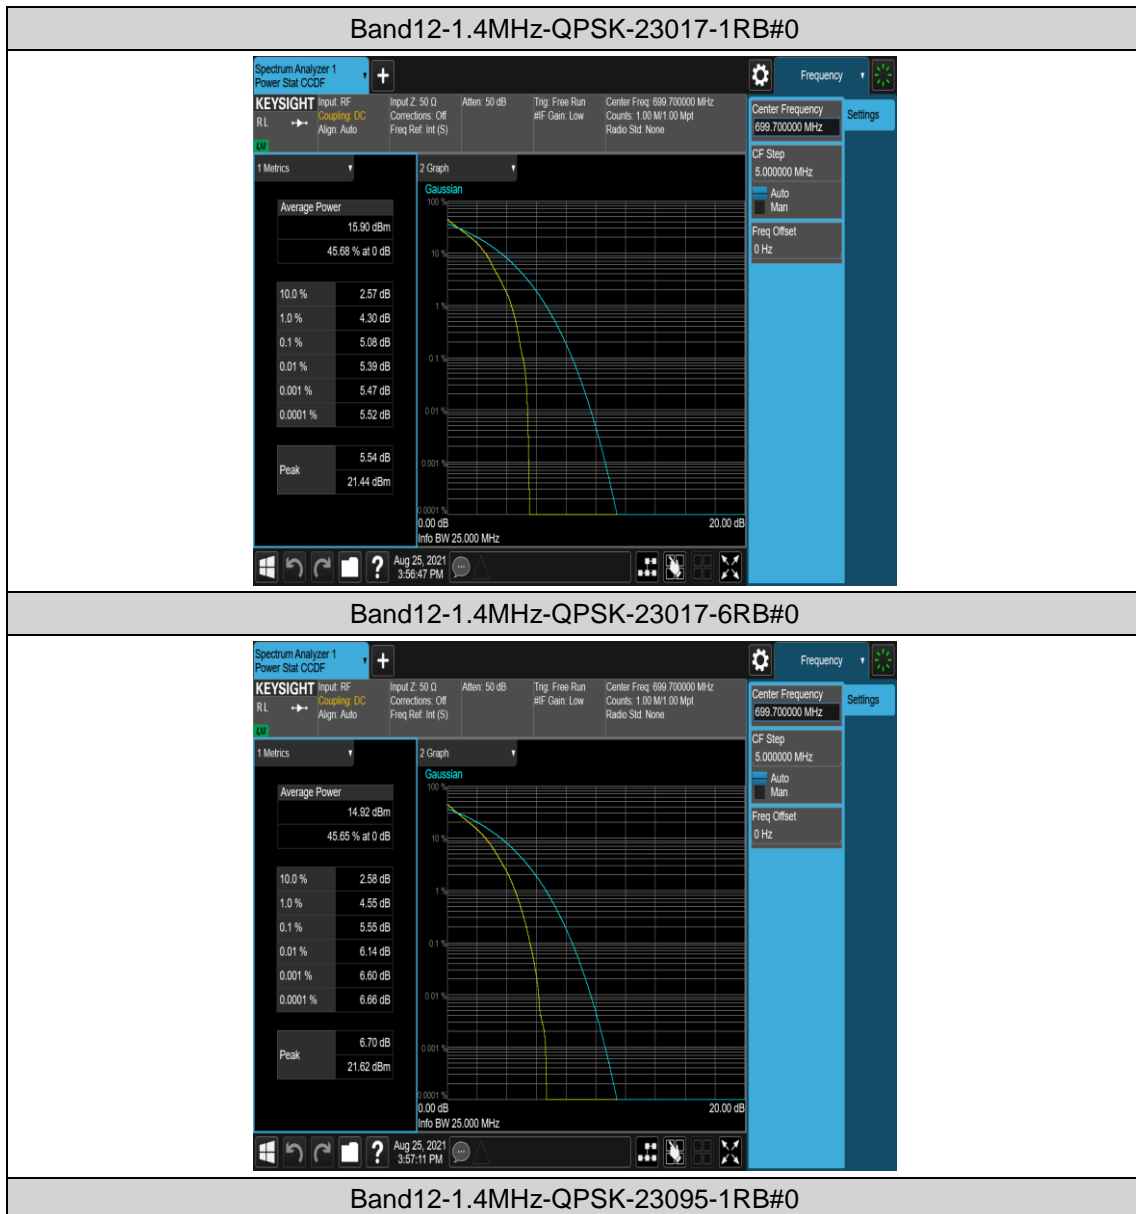

Test Graphs