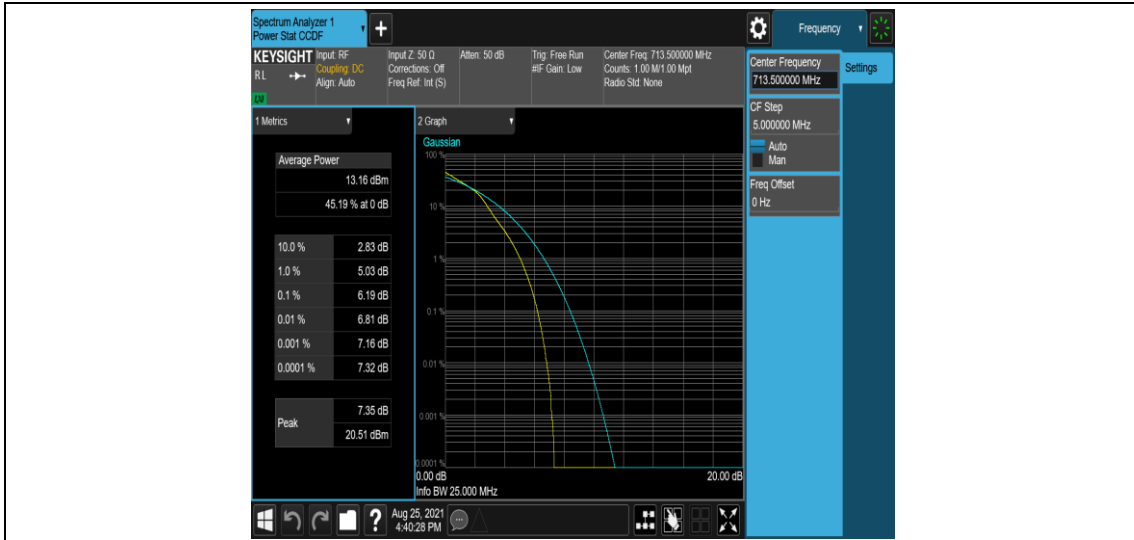

Band12-5MHz-16QAM-23035-25RB#0

Band12-5MHz-16QAM-23095-1RB#0

Band12-5MHz-16QAM-23095-25RB#0

Band12-5MHz-16QAM-23155-1RB#0

Band12-5MHz-16QAM-23155-25RB#0

Band12-10MHz-QPSK-23060-1RB#0

Band12-10MHz-QPSK-23060-50RB#0