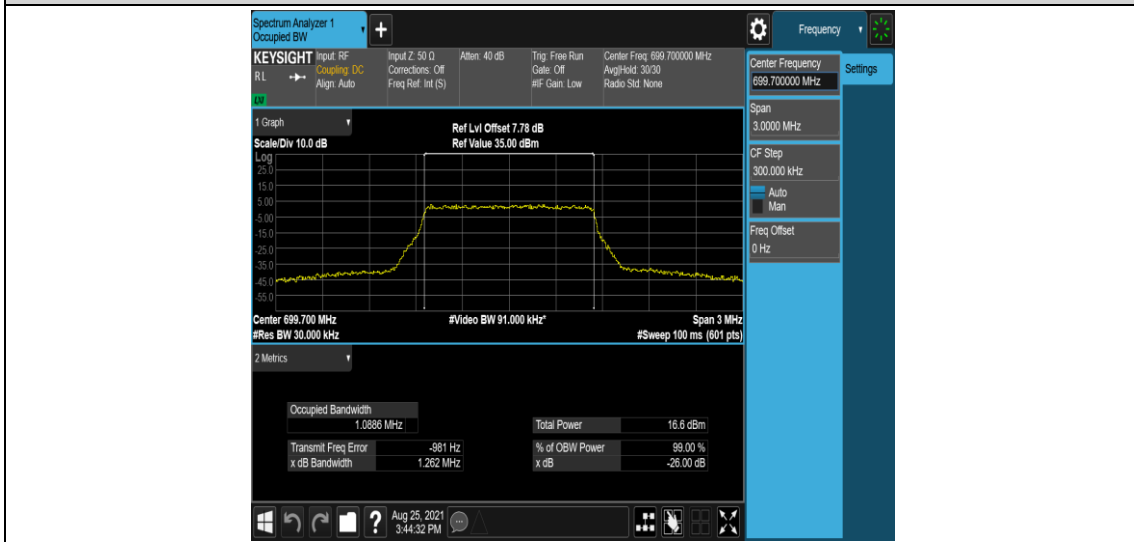

Band12-1.4MHz-16QAM-23017-6RB#0