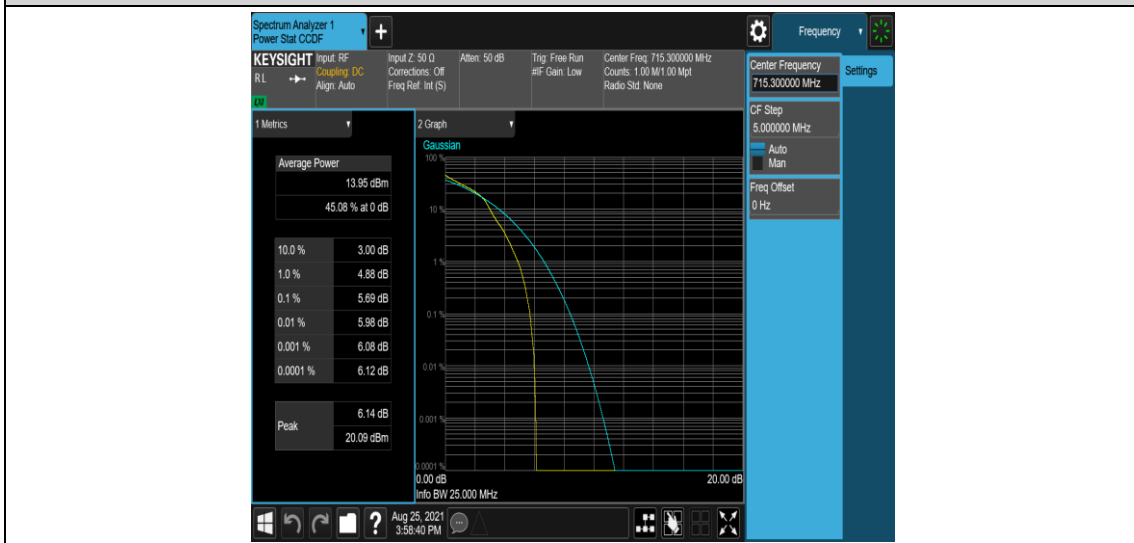

Band12-1.4MHz-16QAM-23173-1RB#0