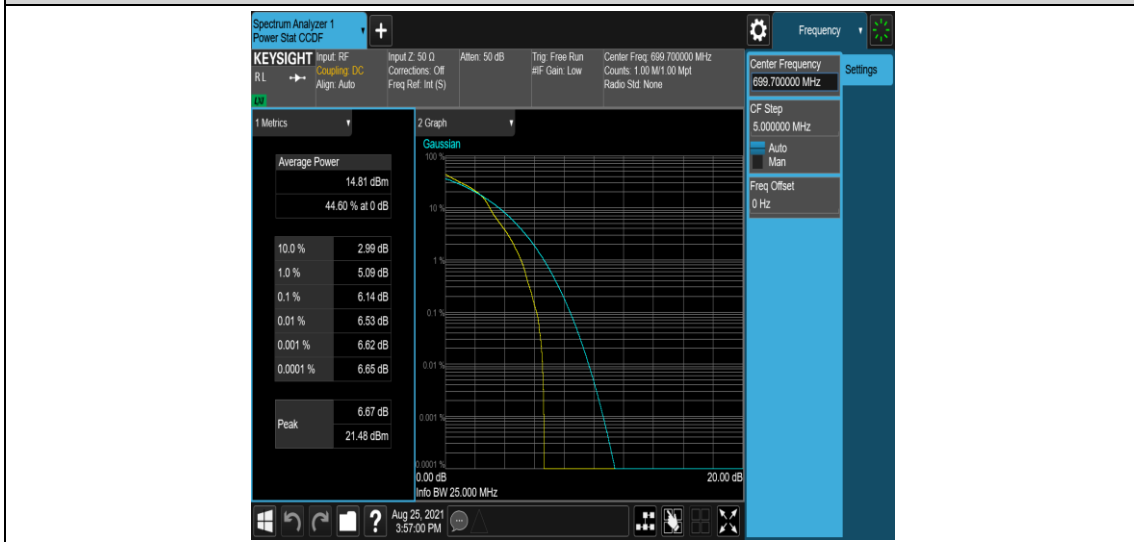

Test Graphs

Band12-1.4MHz-QPSK-23095-6RB#0

Band12-1.4MHz-QPSK-23173-1RB#0

Band12-1.4MHz-QPSK-23173-6RB#0

Band12-1.4MHz-16QAM-23017-1RB#0

Band12-1.4MHz-16QAM-23017-6RB#0

Band12-1.4MHz-16QAM-23095-1RB#0

Band12-1.4MHz-16QAM-23095-6RB#0