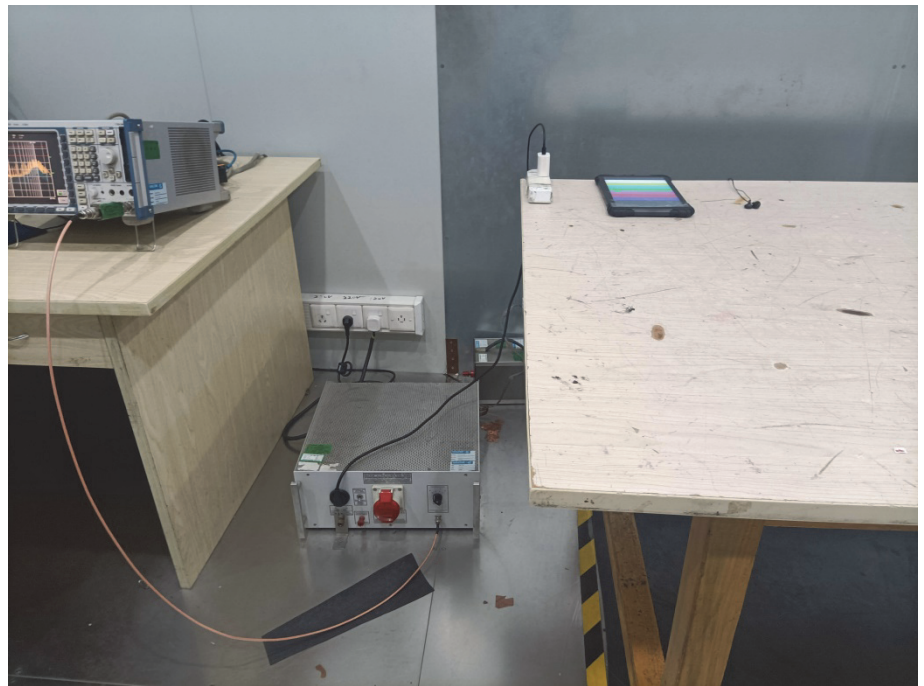

EXHIBIT 4 - TEST SETUP PHOTOGRAPHS

Conducted Emission Test Setup

Radiation Emission Test Setup (Below 30MHz)

Radiation Emission Test Setup (30MHz to 1GHz)

Radiation Emission Test Setup (1GHz to 18GHz)

**Radiation Emission Test
Setup (Above 18GHz)**