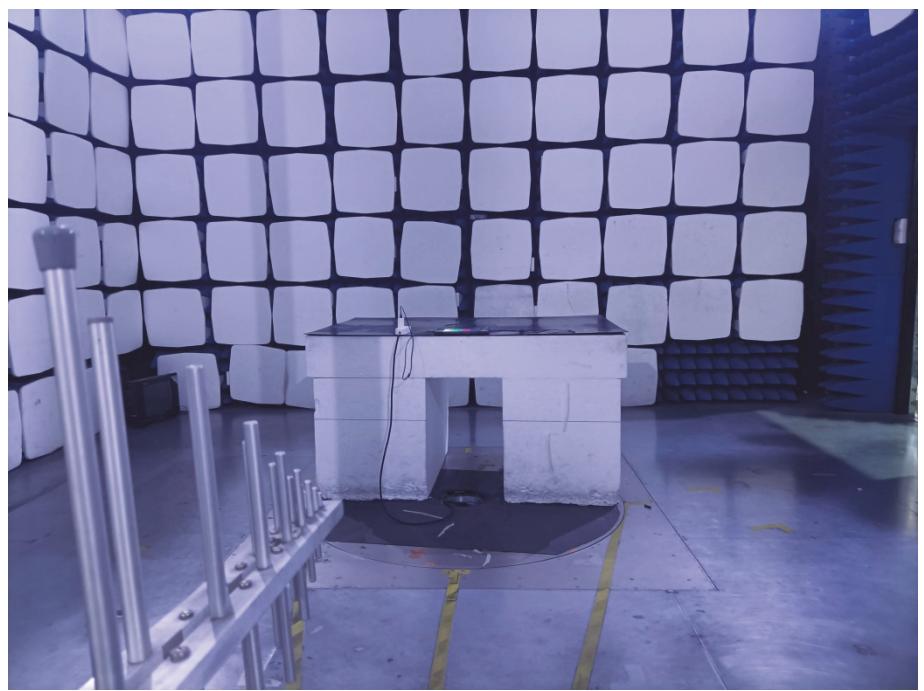

EXHIBIT 4 - TEST SETUP PHOTOGRAPHS

Conducted Emission Test Setup

Radiation Emission Test Setup (Below 30MHz)

Radiation Emission Test Setup (30MHz to 1GHz)

Radiation Emission Test Setup (1GHz to 18GHz)

**Radiation Emission Test
Setup (Above 18GHz)**