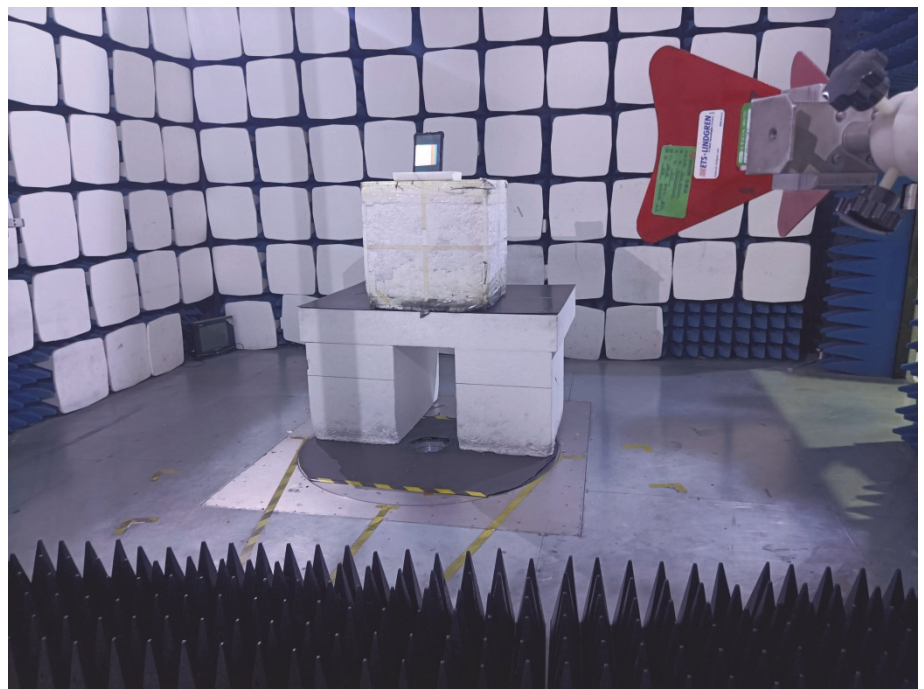

EXHIBIT 4 - TEST SETUP PHOTOGRAPHS

Conducted Emission Test Setup

Radiation Emission Test Setup (Below 30MHz)

Radiation Emission Test Setup (30MHz to 1GHz)

Radiation Emission Test Setup (1GHz to 18GHz)

**Radiation Emission Test
Setup (Above 18GHz)**