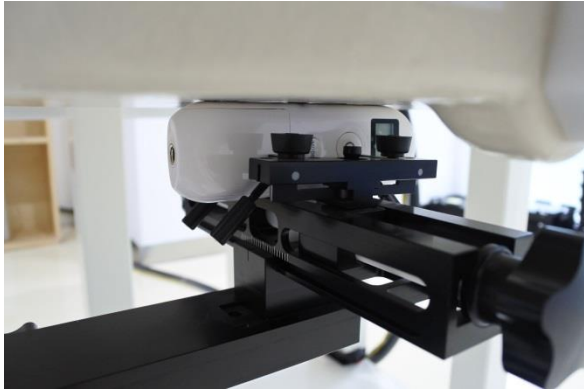

# Photo

Liquid	
Body 2450 (15.4cm)	N/A
	N/A
Sample	
Front view	Rear view
	

**Test position**

Front side(0mm)

Rear side(0mm)

Left edge(0mm)

Right edge(0mm)