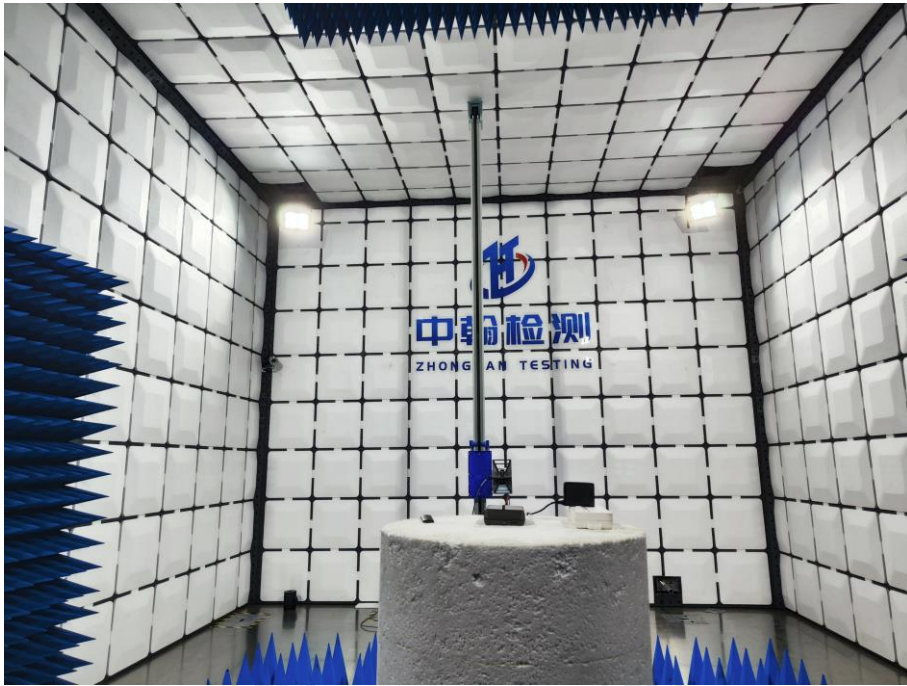

EUT TEST PHOTOS

ZHONGHAN

FCC ID: 2AH4J- PANEL343

***** END OF REPORT *****