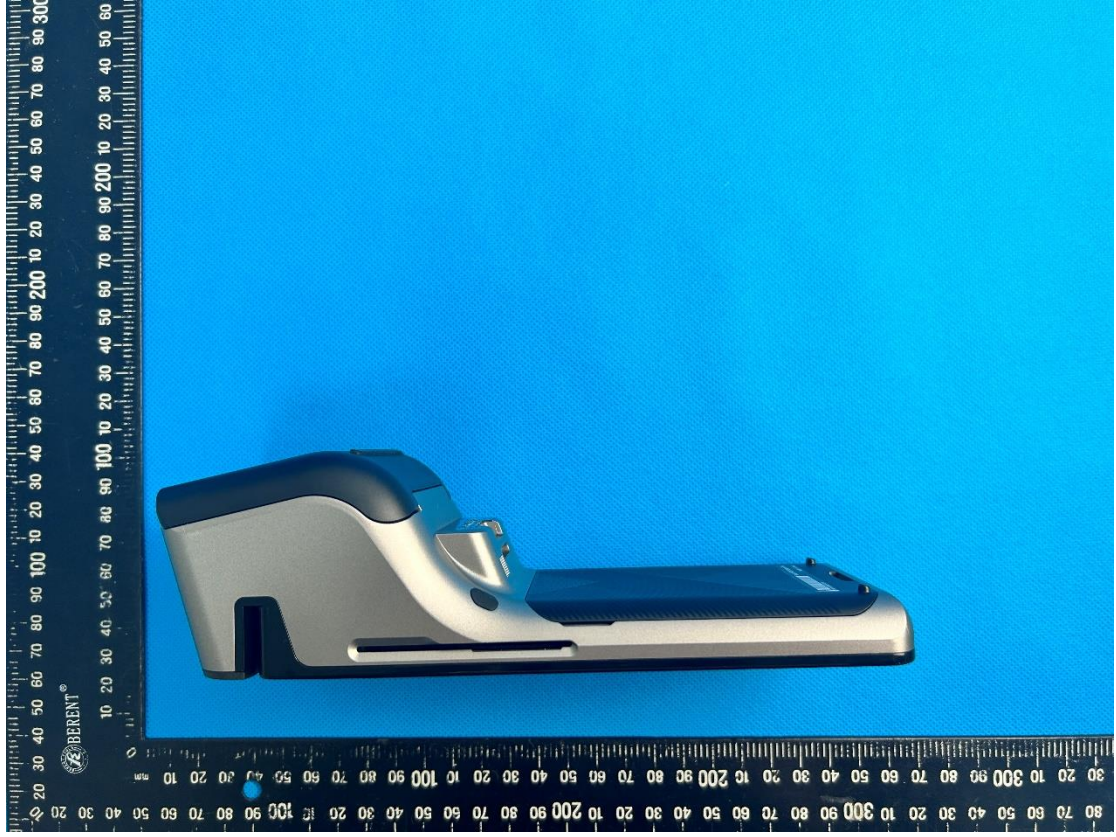

T6F10 (High Configuration):

T6F10 (Basic Configuration):

Adapter:

TPA-141A050200UU01:

TPA-23A050200UU01:

UC13US:

Battery:

USB cable: