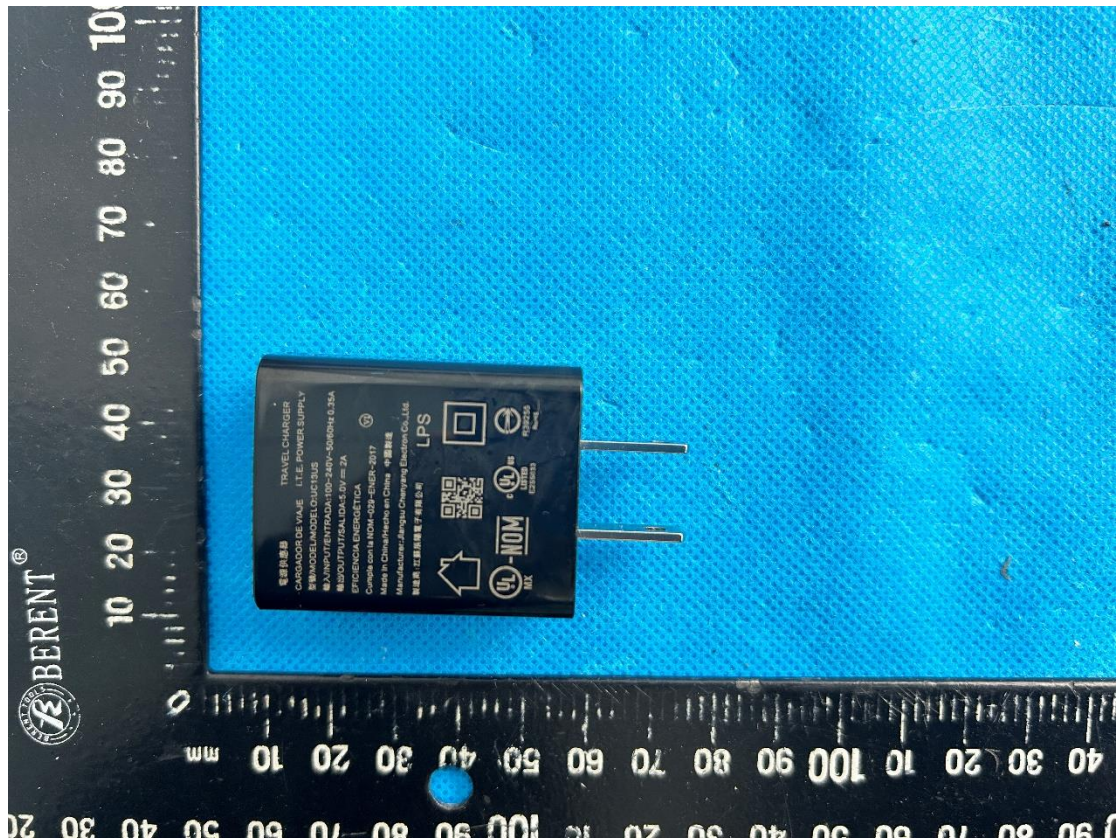

T6F10 (High Configuration):

T6F10 (Basic Configuration):

Adapter:

TPA-141A050200UU01:

TPA-23A050200UU01:

UC13US:

Battery:

USB cable: