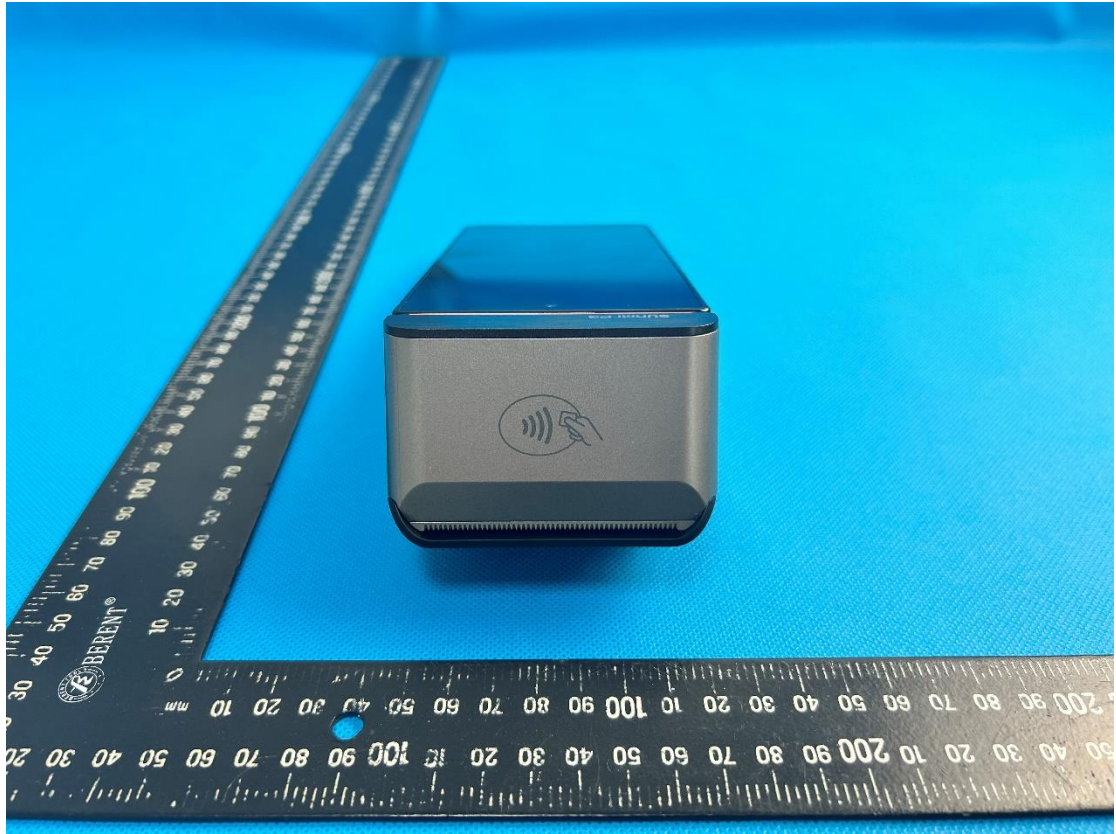

T6F10 (High Configuration):

T6F10 (Basic Configuration):

Adapter:

TPA-141A050200UU01:

TPA-23A050200UU01:

UC13US:

Battery:

USB cable: