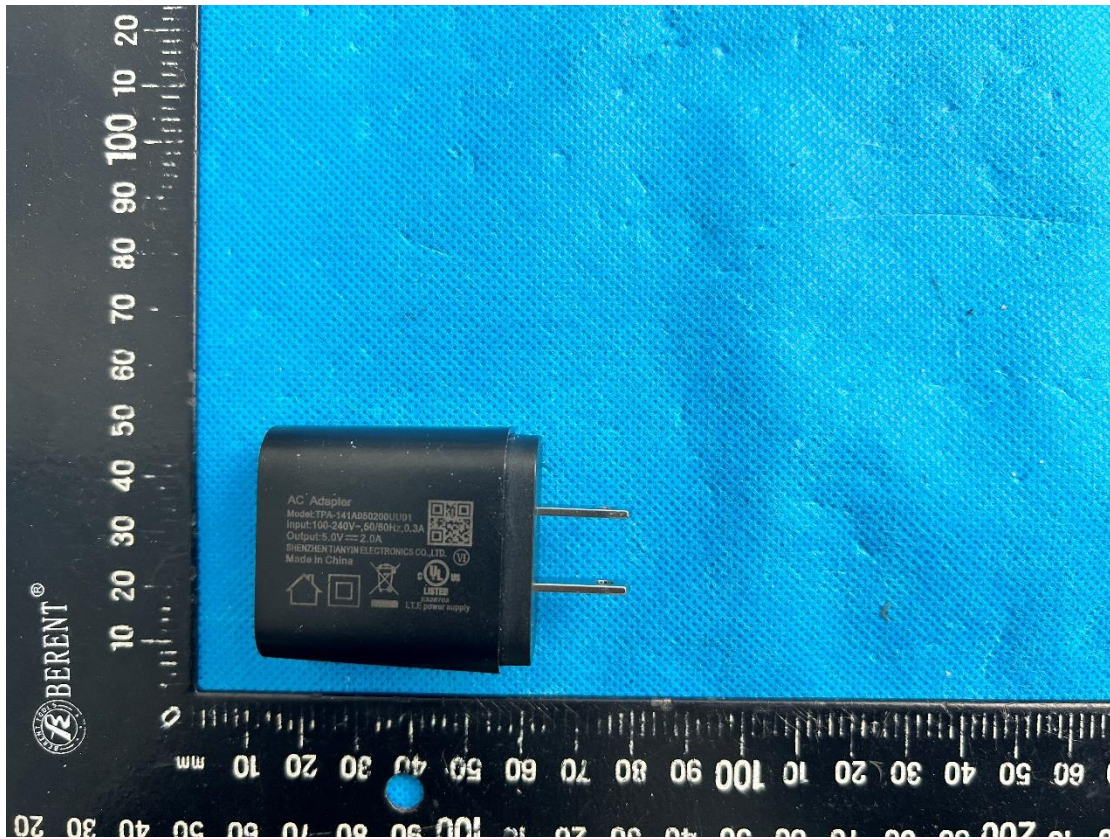

T6F10 (High Configuration):

T6F10 (Basic Configuration):

Adapter:

TPA-141A050200UU01:

TPA-23A050200UU01:

UC13US:

Battery:

USB cable: