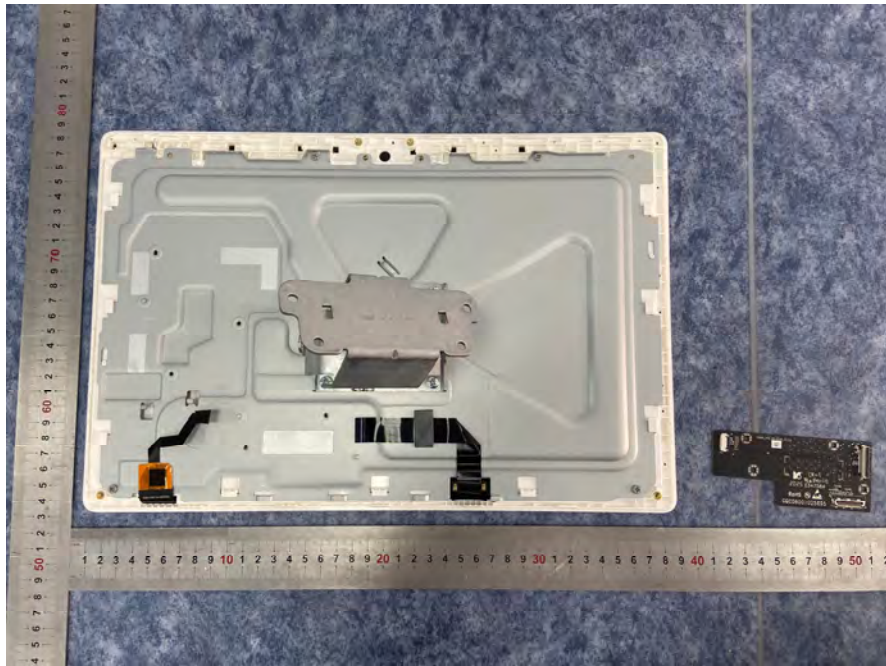

EXHIBIT B - EUT INTERNAL PHOTOGRAPHS

Antenna for
BLE/BT/2.4G Wi-Fi
/5G Wi-Fi