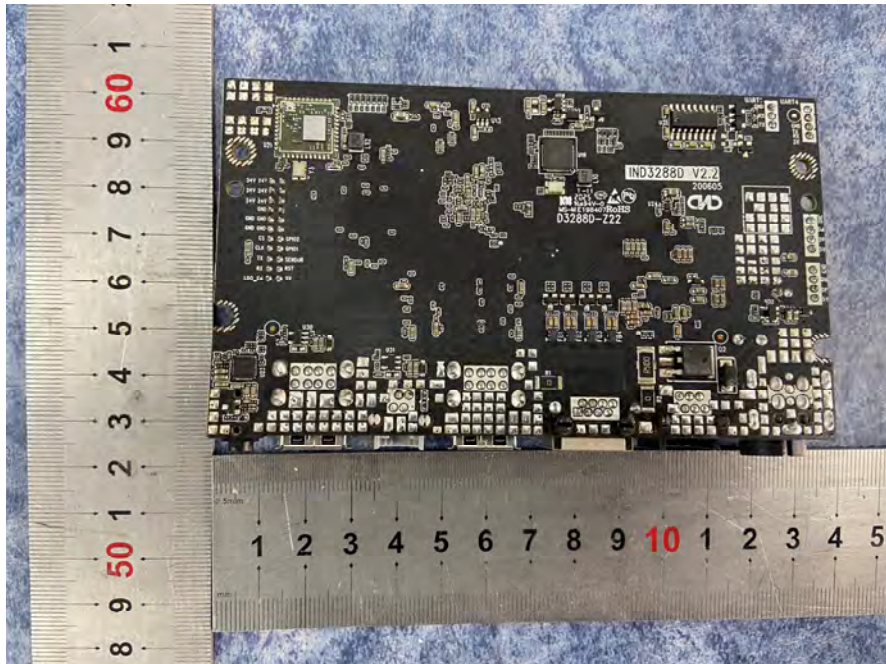

EXHIBIT B - EUT INTERNAL PHOTOGRAPHS

Antenna for
BLE/BT/2.4G Wi-Fi
/5G Wi-Fi