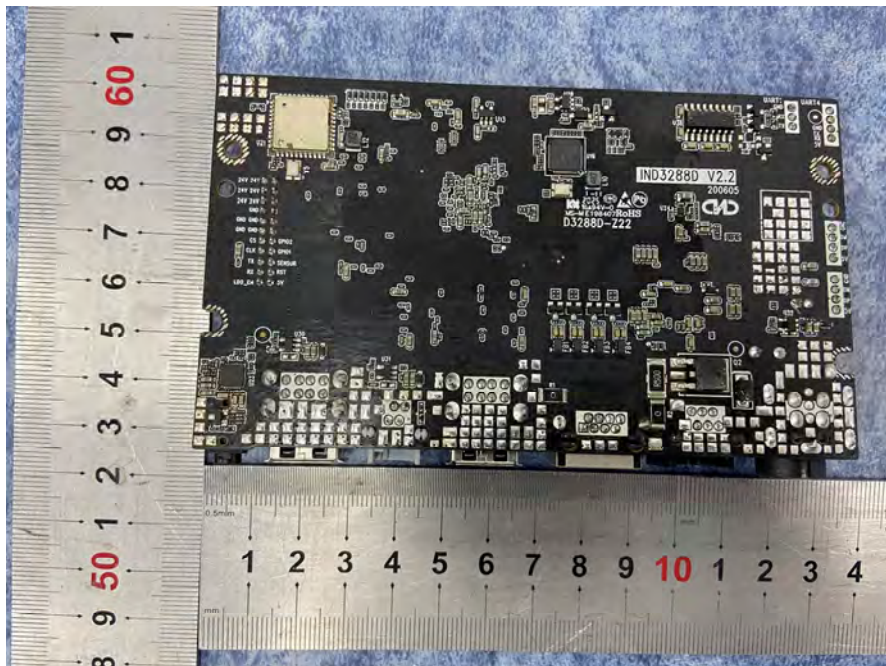

EXHIBIT B - EUT INTERNAL PHOTOGRAPHS

Antenna for
BLE/BT/2.4G Wi-Fi
/5G Wi-Fi