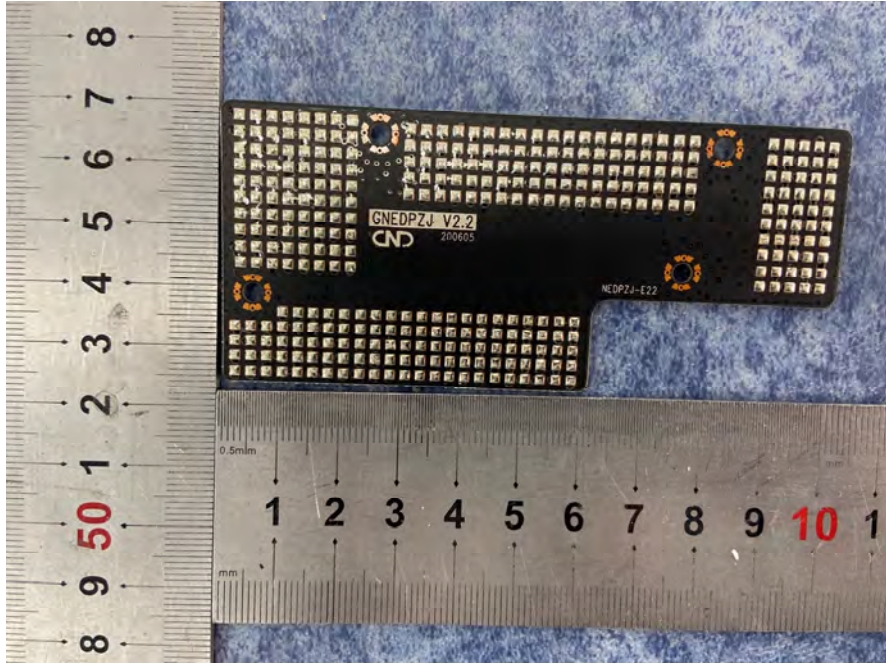

EXHIBIT B - EUT INTERNAL PHOTOGRAPHS

Antenna for
BLE/BT/2.4G Wi-Fi
/5G Wi-Fi