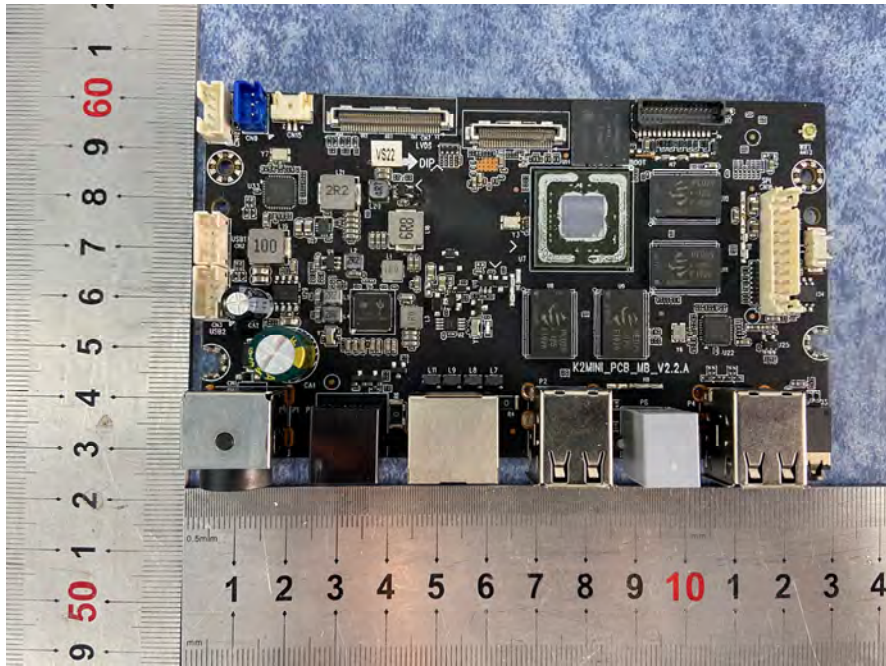

EXHIBIT B - EUT INTERNAL PHOTOGRAPHS

Antenna for
BLE/BT/2.4G Wi-Fi
/5G Wi-Fi