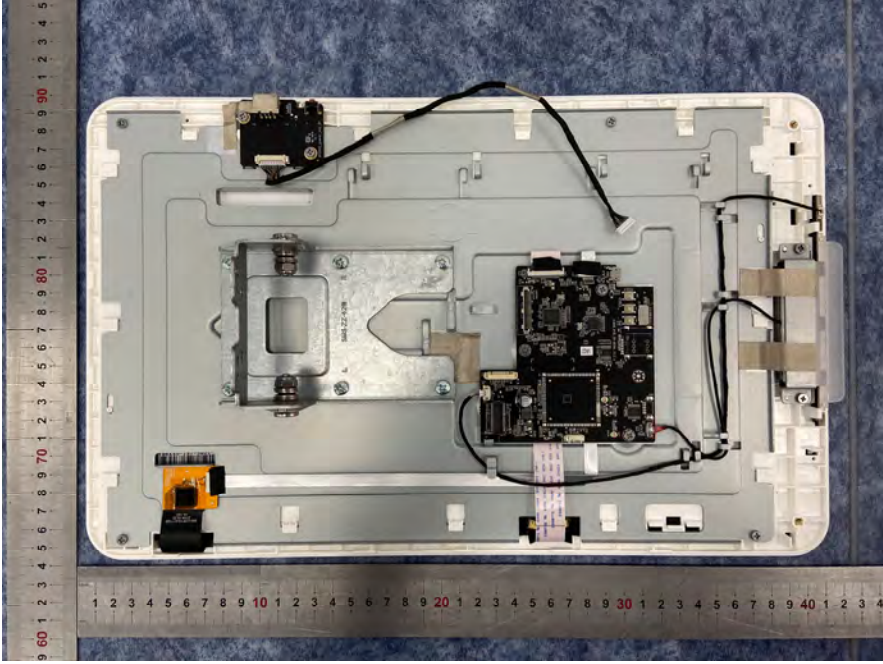

EXHIBIT B - EUT INTERNAL PHOTOGRAPHS

Antenna for
BLE/BT/2.4G Wi-Fi
/5G Wi-Fi