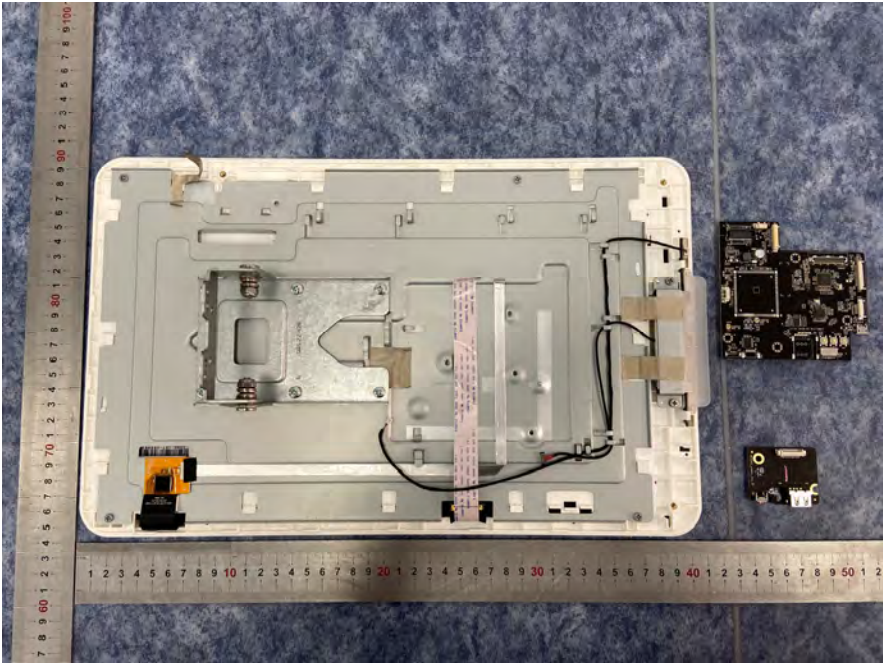

EXHIBIT B - EUT INTERNAL PHOTOGRAPHS

Antenna for
BLE/BT/2.4G Wi-Fi
/5G Wi-Fi