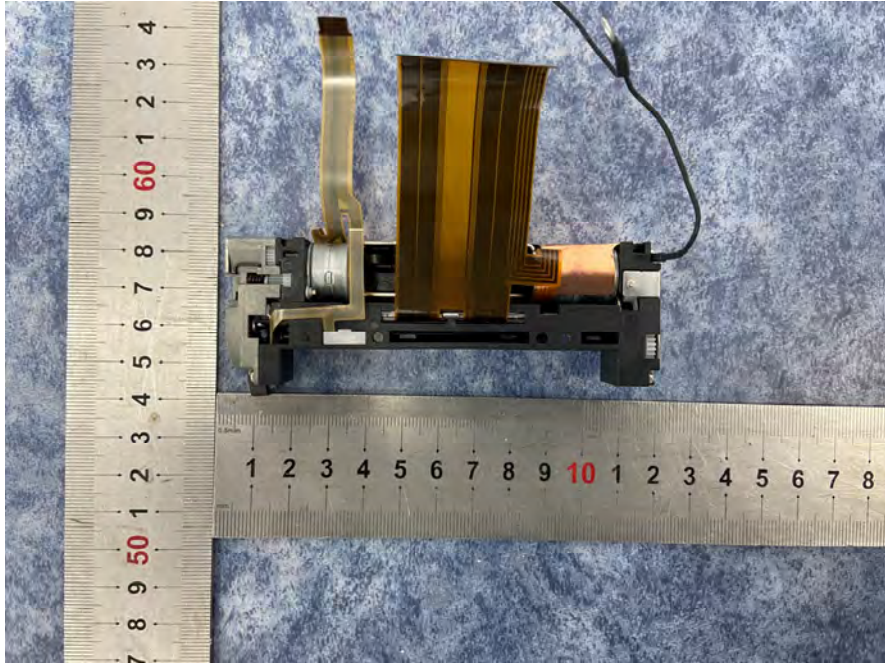

EXHIBIT B - EUT INTERNAL PHOTOGRAPHS

Antenna for
BLE/BT/2.4G Wi-Fi
/5G Wi-Fi