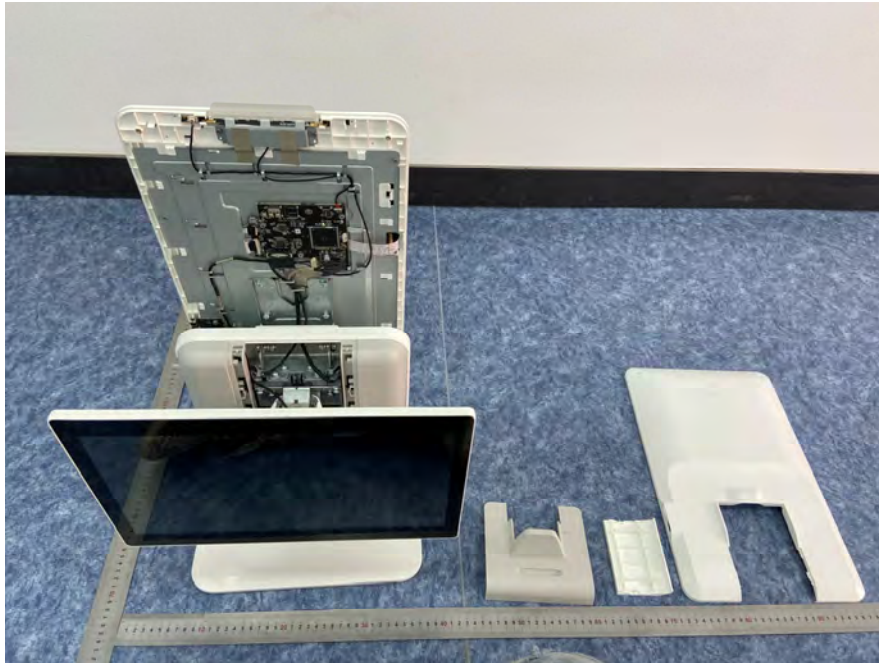

EXHIBIT B - EUT INTERNAL PHOTOGRAPHS

Antenna for
BLE/BT/2.4G Wi-Fi
/5G Wi-Fi