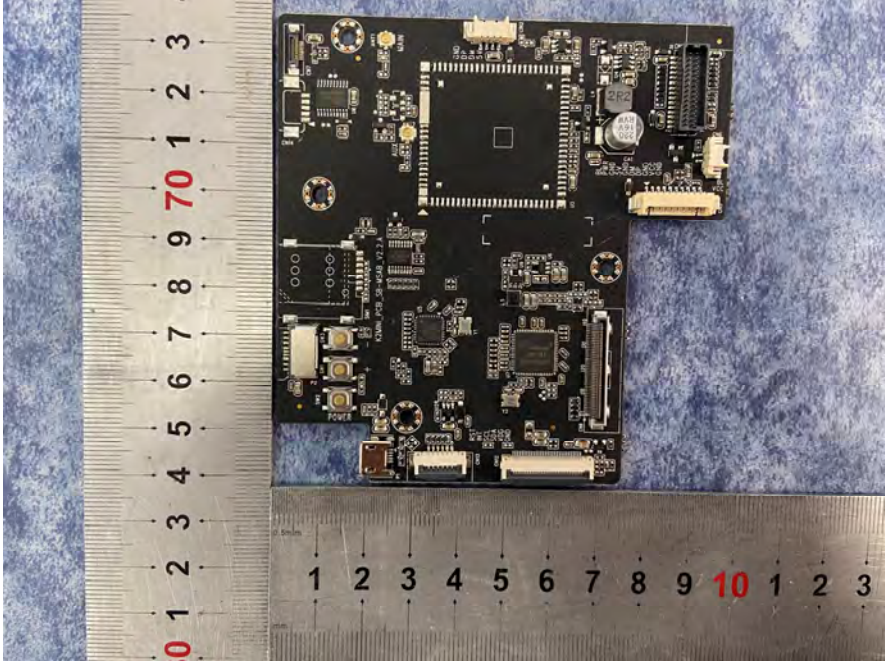

EXHIBIT B - EUT INTERNAL PHOTOGRAPHS

Antenna for
BLE/BT/2.4G Wi-Fi
/5G Wi-Fi