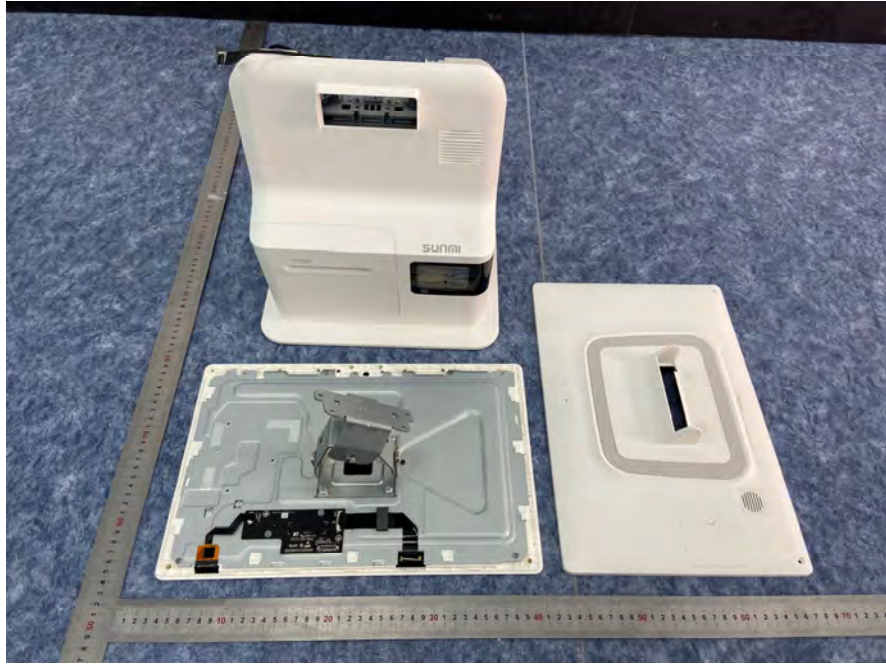

EXHIBIT B - EUT INTERNAL PHOTOGRAPHS

Antenna for
BLE/BT/2.4G Wi-Fi
/5G Wi-Fi