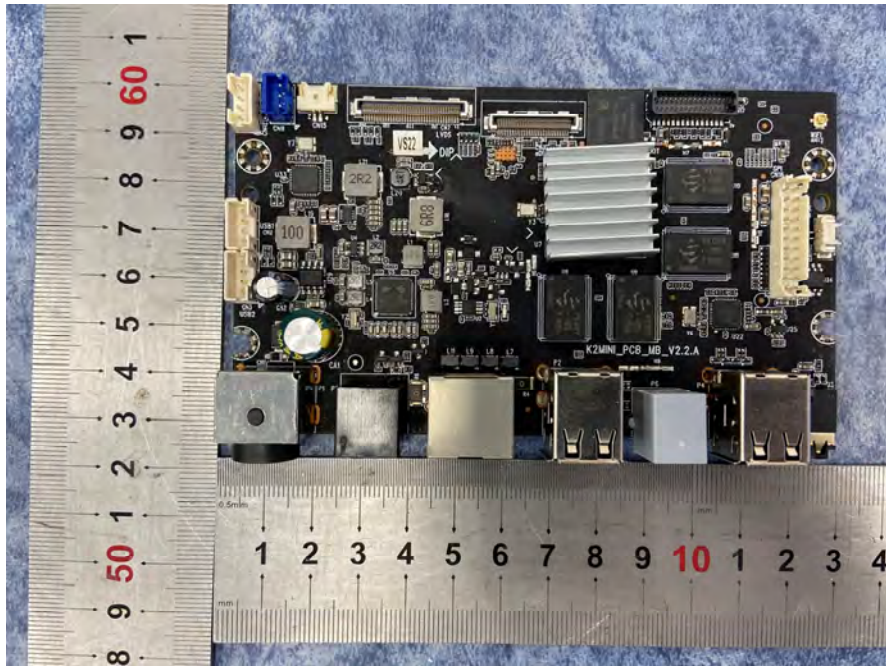

EXHIBIT B - EUT INTERNAL PHOTOGRAPHS

Antenna for
BLE/BT/2.4G Wi-Fi
/5G Wi-Fi