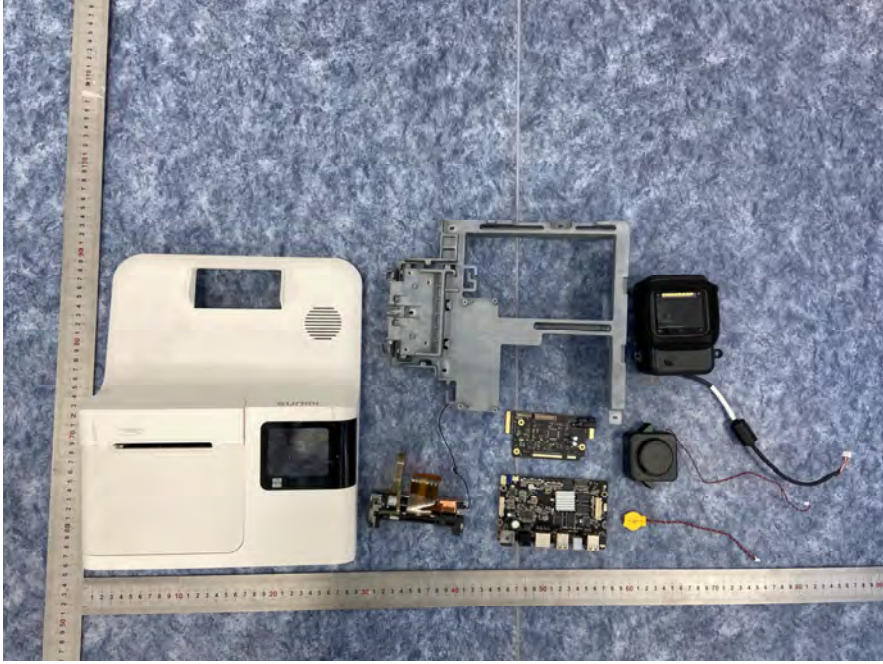

EXHIBIT B - EUT INTERNAL PHOTOGRAPHS

Antenna for
BLE/BT/2.4G Wi-Fi
/5G Wi-Fi