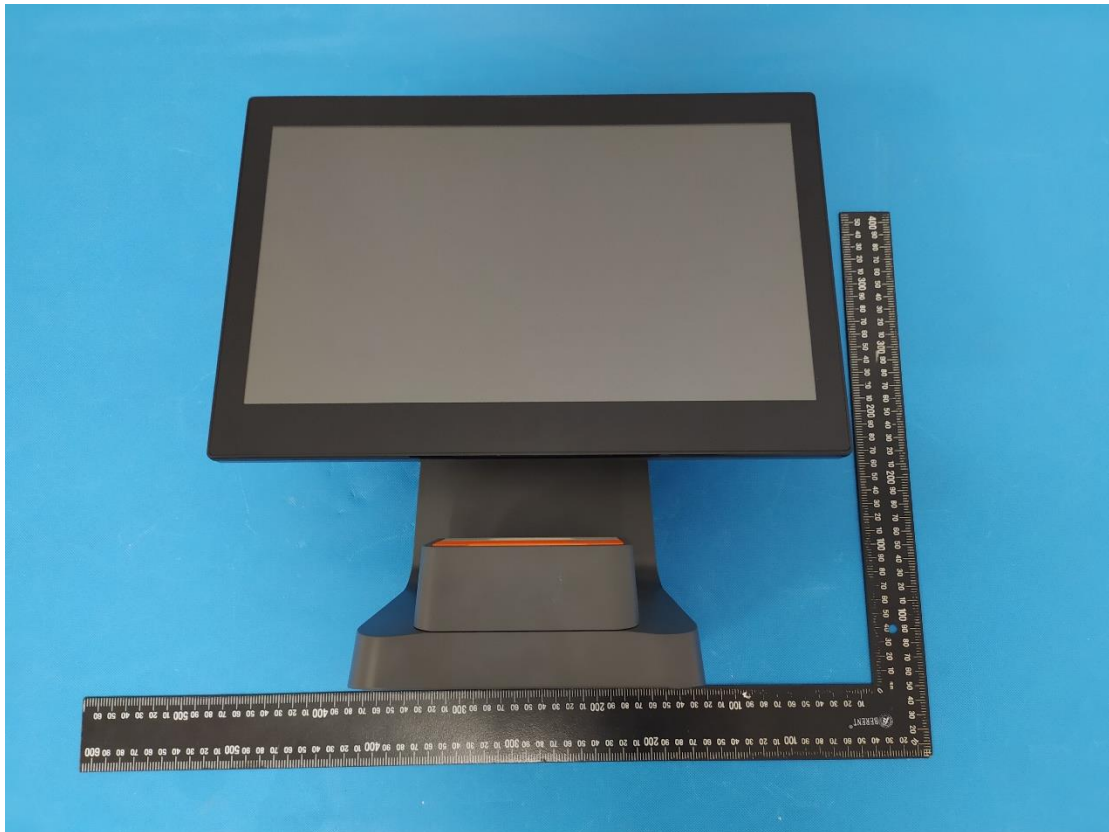

Model:L1591, with 15.6' screen and 58 printer

Model:L1592, with 15.6'+10.1' screen and 58 printer

Model:L1593, with 15.6'+15.6' screen and 58 printer

Model:L1584, with 15.6" screen and 80 printer

Model:L1585, with 15.6'+10.1' screen and 80 printer

Model:L1586, with 15.6'+15.6' screen and 80 printer

Model:L3571, with 15.6" screen and without printer

Model:L3572, with 15.6'+10.1' screen and without printer

Model:L3573, with 15.6'+15.6' screen and without printer

Adapter1(60W: CYSE65-240250):

Adapter2(36W: CYZS36-240150):