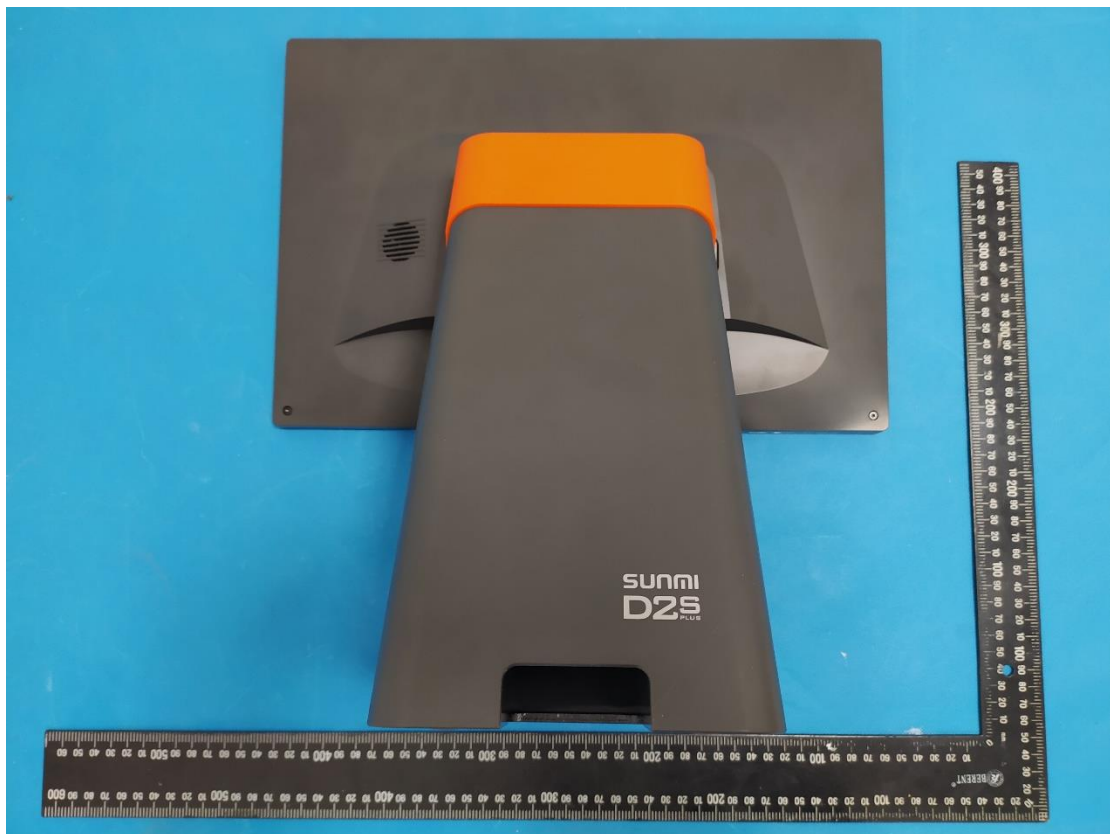

Model:L1591, with 15.6' screen and 58 printer

Model:L1592, with 15.6'+10.1' screen and 58 printer

Model:L1593, with 15.6'+15.6' screen and 58 printer

Model:L1584, with 15.6" screen and 80 printer

Model:L1585, with 15.6'+10.1' screen and 80 printer

Model:L1586, with 15.6'+15.6' screen and 80 printer

Model:L3571, with 15.6" screen and without printer

Model:L3572, with 15.6'+10.1' screen and without printer

Model:L3573, with 15.6'+15.6' screen and without printer

Adapter1(60W: CYSE65-240250):

Adapter2(36W: CYZS36-240150):