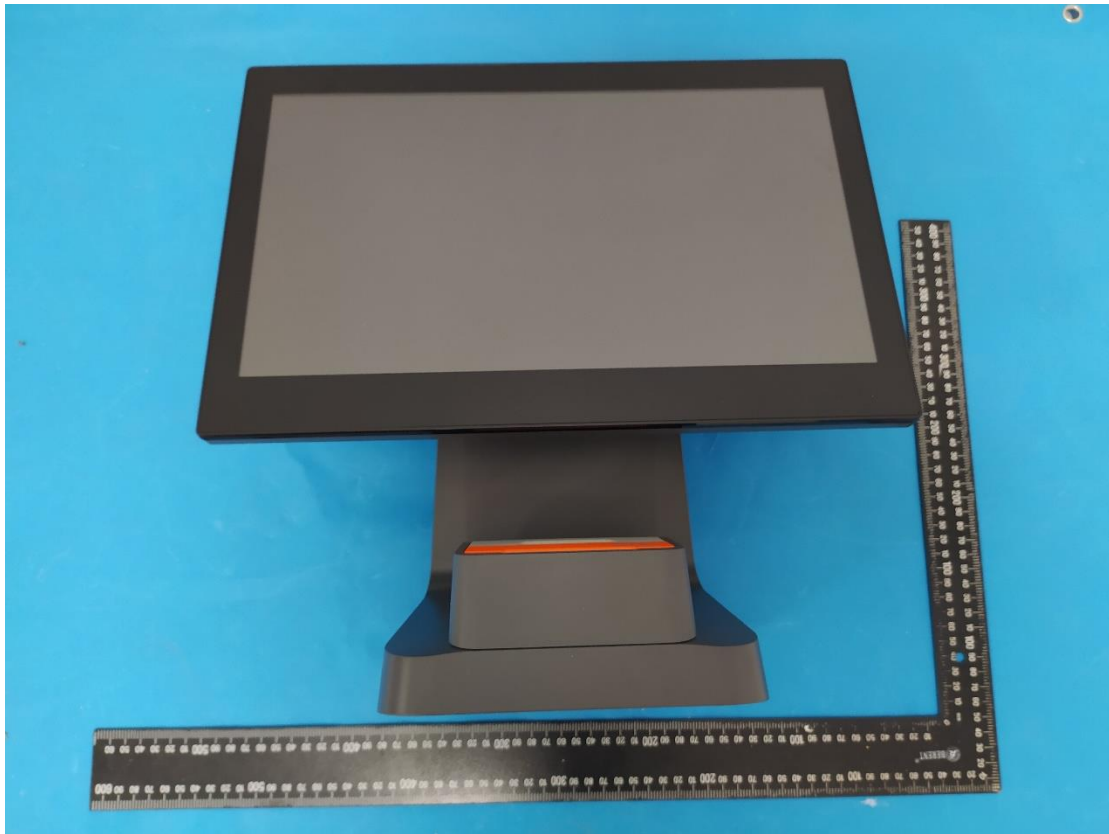

Model:L1591, with 15.6' screen and 58 printer

Model:L1592, with 15.6'+10.1' screen and 58 printer

Model:L1593, with 15.6'+15.6' screen and 58 printer

Model:L1584, with 15.6" screen and 80 printer

Model:L1585, with 15.6'+10.1' screen and 80 printer

Model:L1586, with 15.6'+15.6' screen and 80 printer

Model:L3571, with 15.6" screen and without printer

Model:L3572, with 15.6'+10.1' screen and without printer

Model:L3573, with 15.6'+15.6' screen and without printer

Adapter1(60W: CYSE65-240250):

Adapter2(36W: CYZS36-240150):