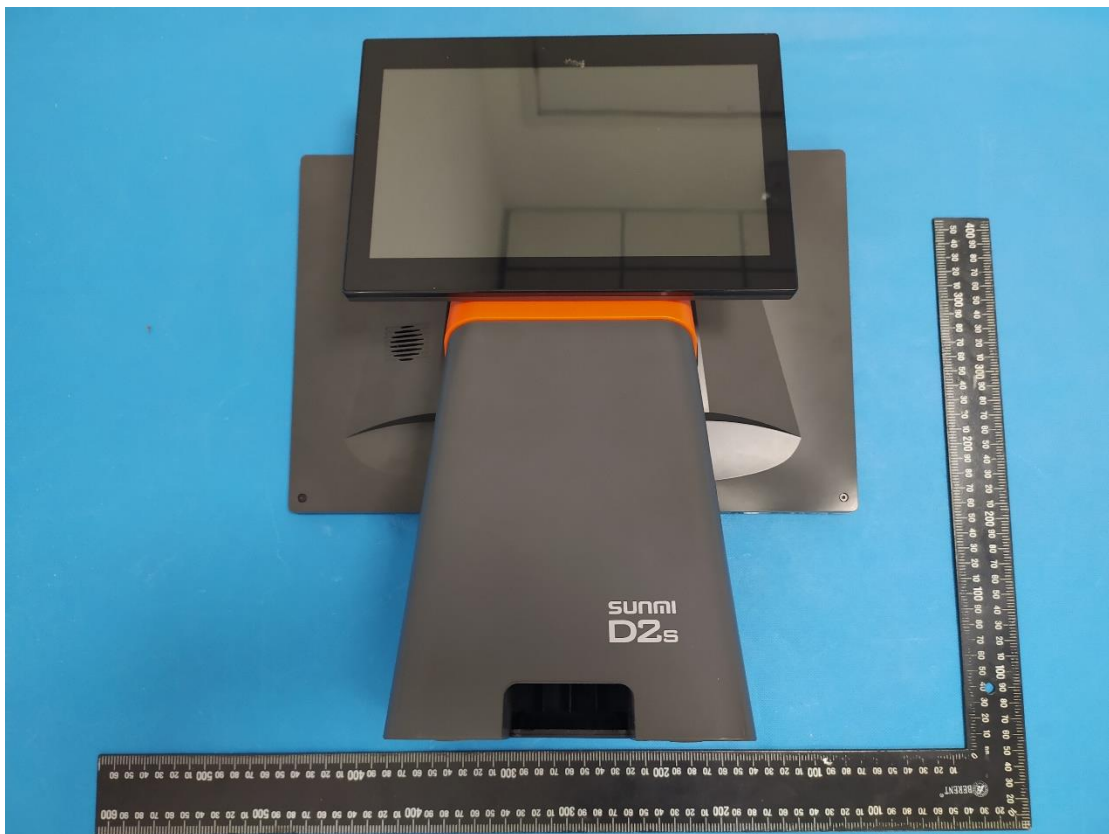

Model:L1591, with 15.6' screen and 58 printer

Model:L1592, with 15.6'+10.1' screen and 58 printer

Model:L1593, with 15.6'+15.6' screen and 58 printer

Model:L1584, with 15.6" screen and 80 printer

Model:L1585, with 15.6'+10.1' screen and 80 printer

Model:L1586, with 15.6'+15.6' screen and 80 printer

Model:L3571, with 15.6" screen and without printer

Model:L3572, with 15.6'+10.1' screen and without printer

Model:L3573, with 15.6'+15.6' screen and without printer

Adapter1(60W: CYSE65-240250):

Adapter2(36W: CYZS36-240150):