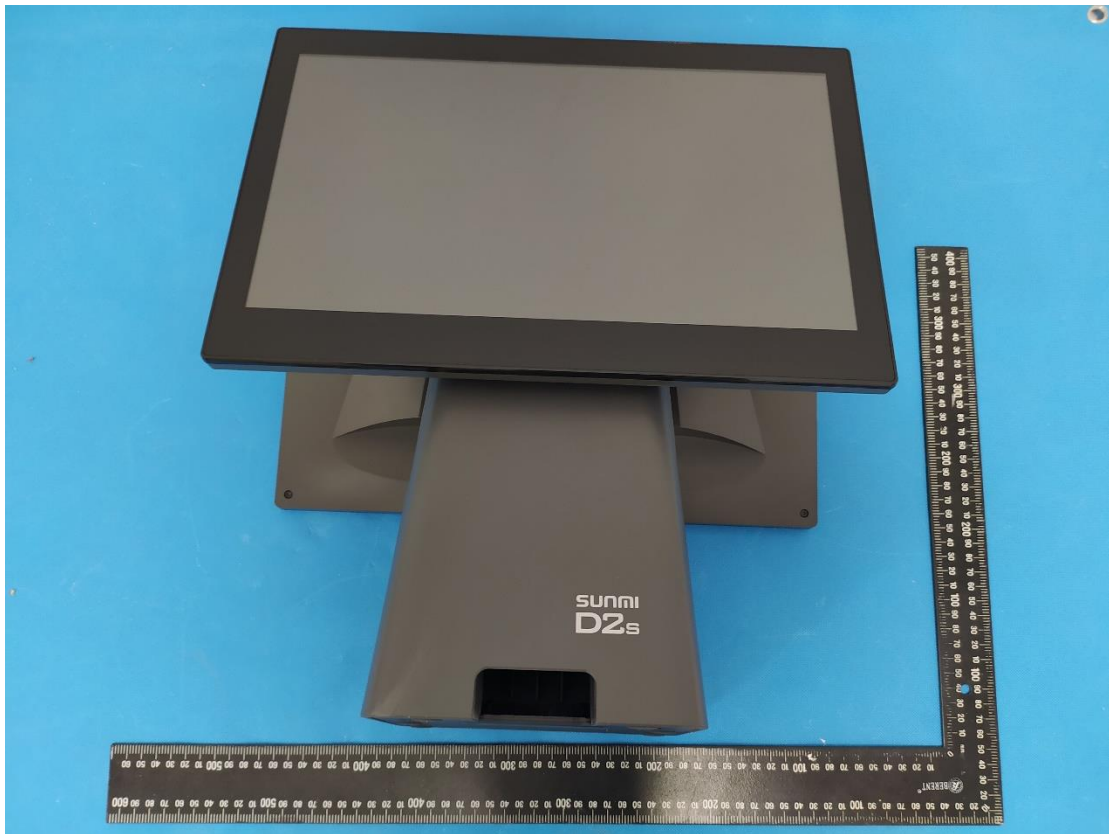

Model:L1591, with 15.6' screen and 58 printer

Model:L1592, with 15.6'+10.1' screen and 58 printer

Model:L1593, with 15.6'+15.6' screen and 58 printer

Model:L1584, with 15.6" screen and 80 printer

Model:L1585, with 15.6'+10.1' screen and 80 printer

Model:L1586, with 15.6'+15.6' screen and 80 printer

Model:L3571, with 15.6" screen and without printer

Model:L3572, with 15.6'+10.1' screen and without printer

Model:L3573, with 15.6'+15.6' screen and without printer

Adapter1(60W: CYSE65-240250):

Adapter2(36W: CYZS36-240150):