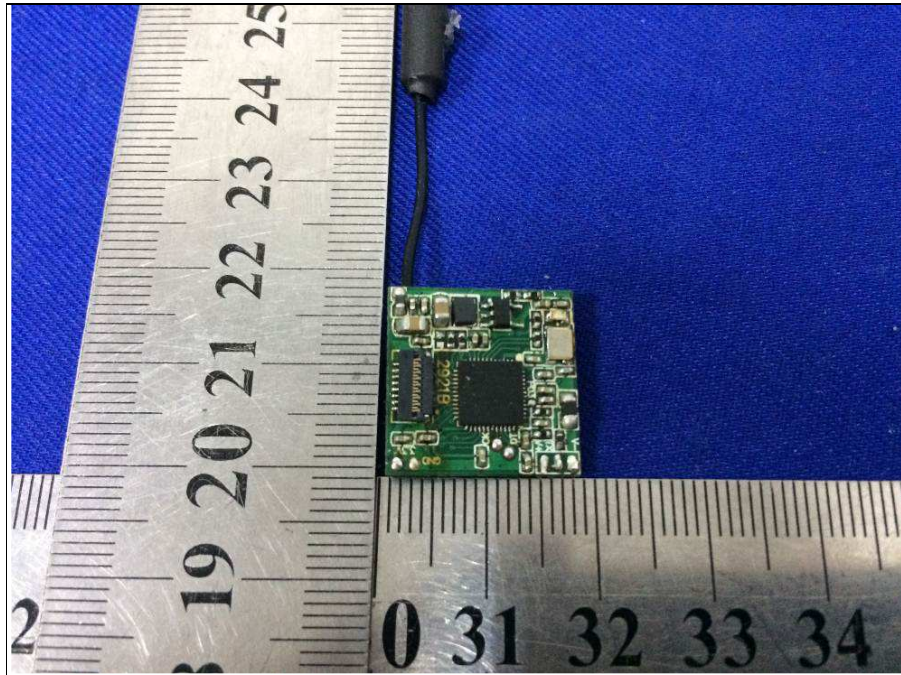

## PHOTOGRAPHS OF THE EUT

**BUREAU  
VERITAS**

Reference No.: 170316N005