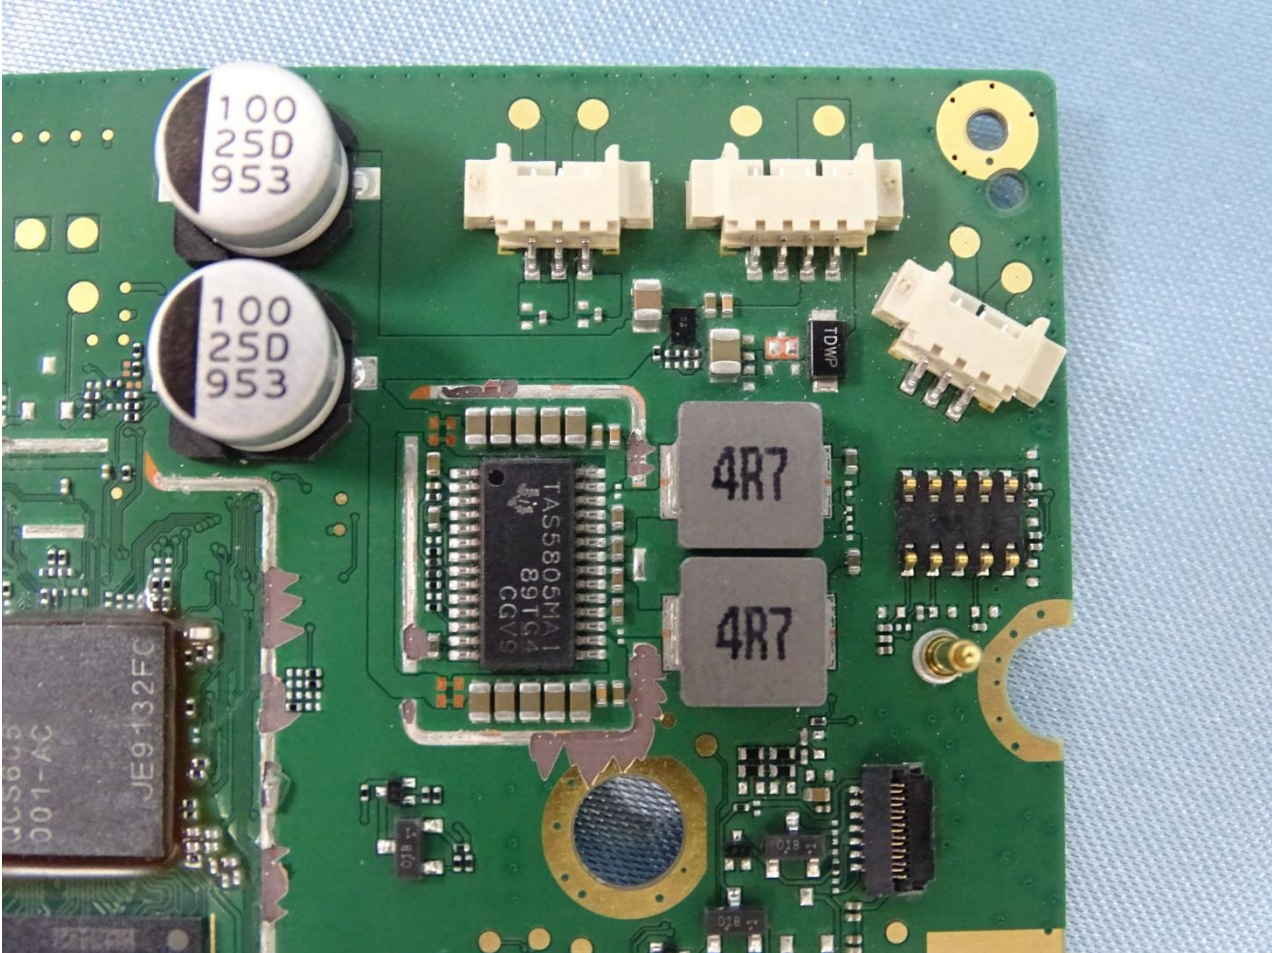

3. Internal Photograph of EUT

Brand Name: Portal / Model Name: DT90GB

Brand Name: Portal / Model Name: DT90GB

Brand Name: Portal / Model Name: DT90GB

Brand Name: Portal / Model Name: DT90GB

Brand Name: Portal / Model Name: DT90GB

Brand Name: Portal / Model Name: DT90GB

Brand Name: Portal / Model Name: DT90GB

Brand Name: Portal / Model Name: DT90GB

Brand Name: Portal / Model Name: DT90GB

Brand Name: Portal / Model Name: DT90GB

Brand Name: Portal / Model Name: DT90GB