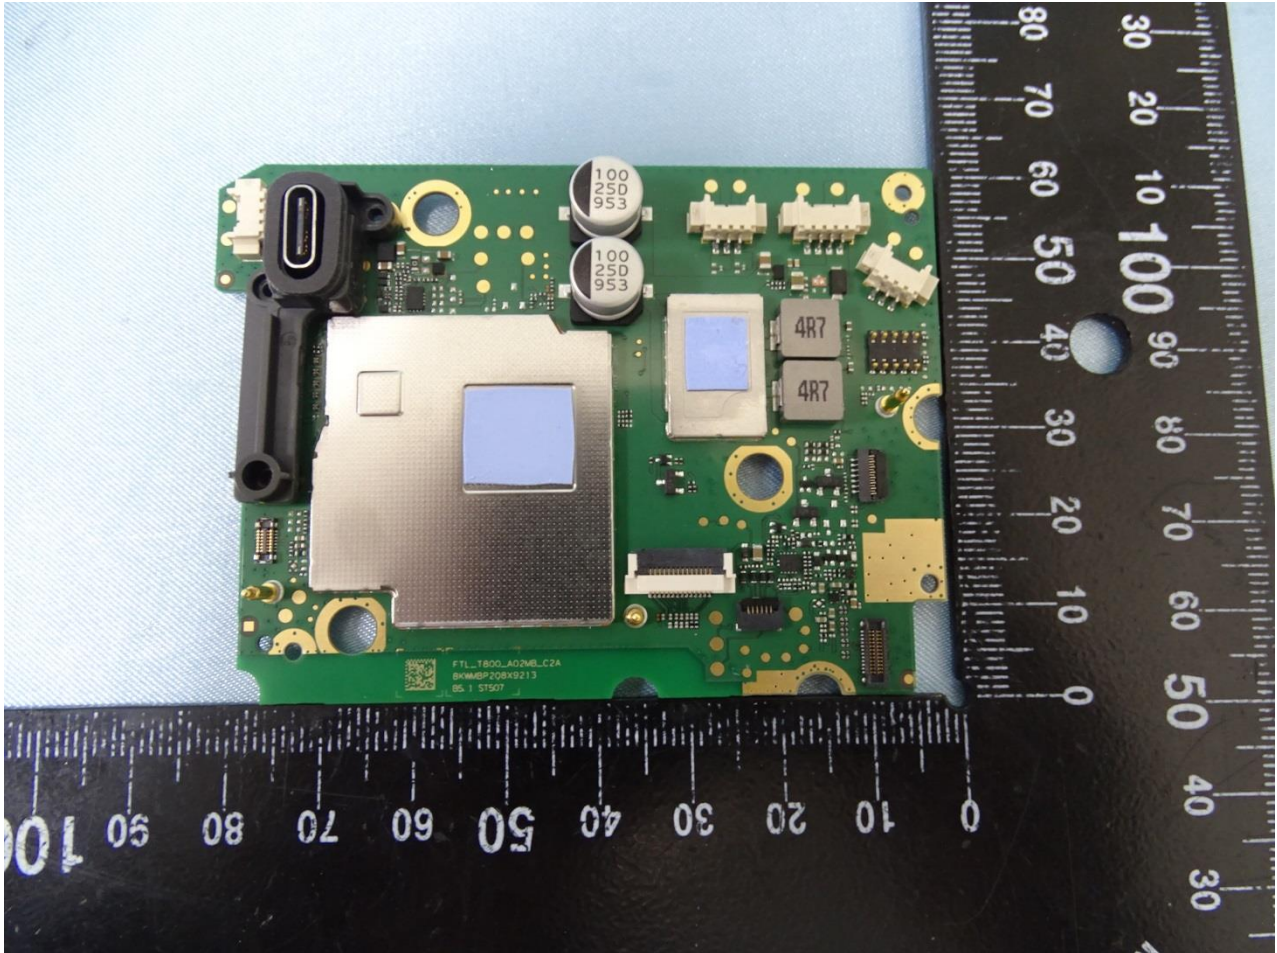

3. Internal Photograph of EUT

Brand Name: Portal / Model Name: DT90GB

Brand Name: Portal / Model Name: DT90GB

Brand Name: Portal / Model Name: DT90GB

Brand Name: Portal / Model Name: DT90GB

Brand Name: Portal / Model Name: DT90GB

Brand Name: Portal / Model Name: DT90GB

Brand Name: Portal / Model Name: DT90GB

Brand Name: Portal / Model Name: DT90GB

Brand Name: Portal / Model Name: DT90GB

Brand Name: Portal / Model Name: DT90GB

Brand Name: Portal / Model Name: DT90GB