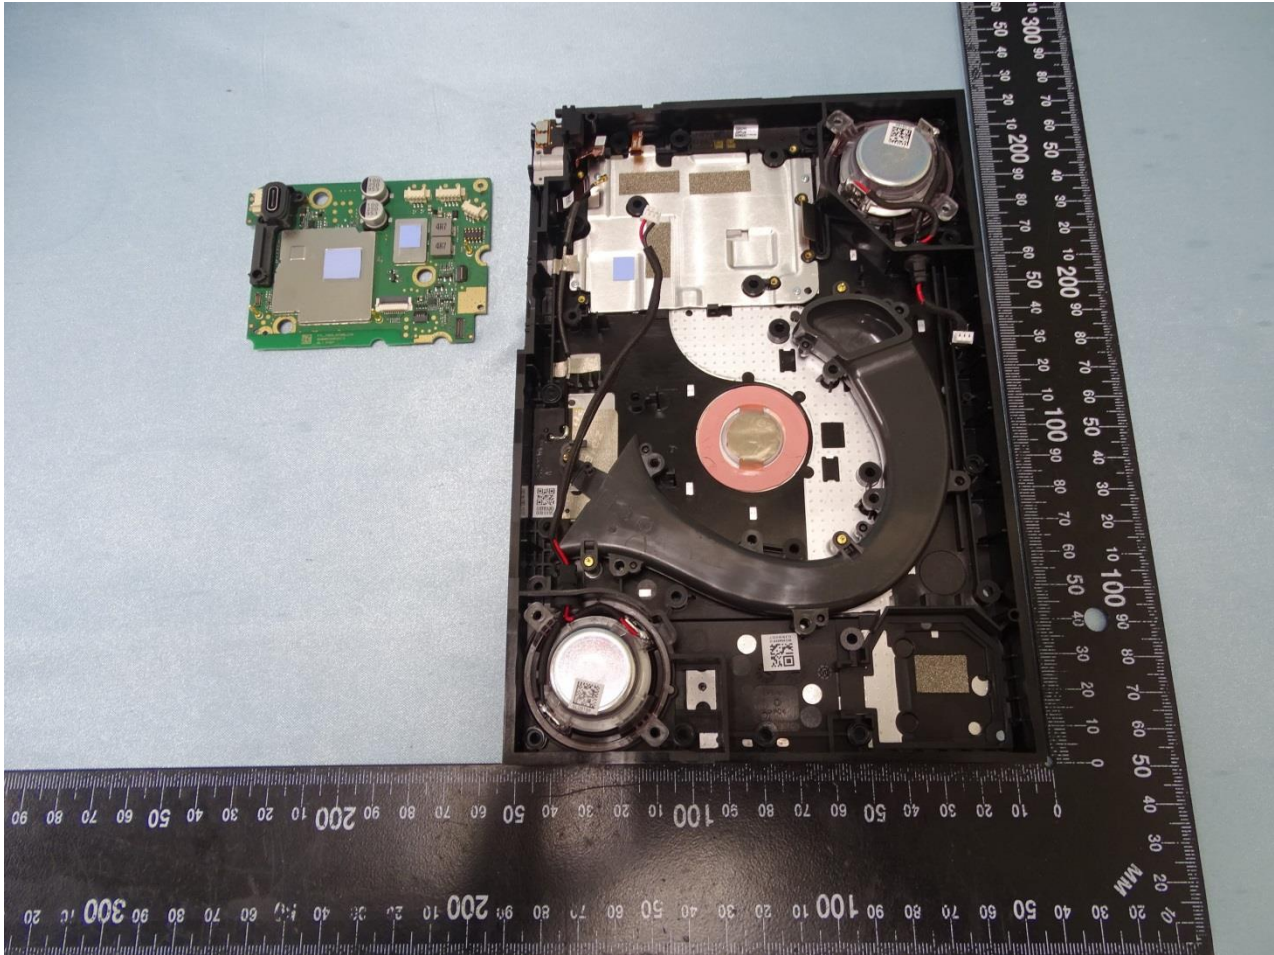

3. Internal Photograph of EUT

Brand Name: Portal / Model Name: DT90GB

Brand Name: Portal / Model Name: DT90GB

Brand Name: Portal / Model Name: DT90GB

Brand Name: Portal / Model Name: DT90GB

Brand Name: Portal / Model Name: DT90GB

Brand Name: Portal / Model Name: DT90GB

Brand Name: Portal / Model Name: DT90GB

Brand Name: Portal / Model Name: DT90GB

Brand Name: Portal / Model Name: DT90GB

Brand Name: Portal / Model Name: DT90GB

Brand Name: Portal / Model Name: DT90GB