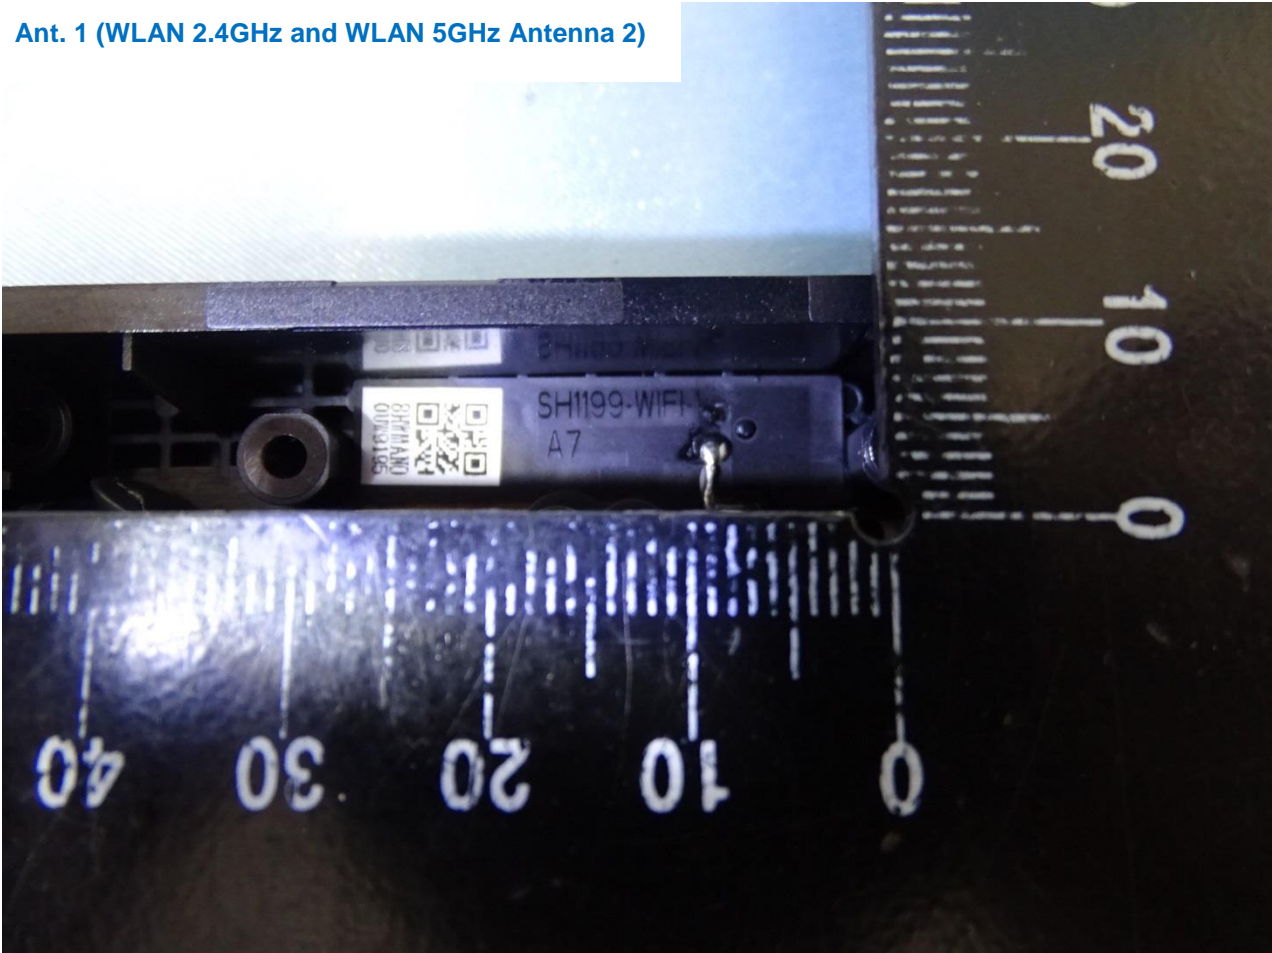

Brand Name: Portal / Model Name: DT90GB

Brand Name: Portal / Model Name: DT90GB

Brand Name: Portal / Model Name: DT90GB

Brand Name: Portal / Model Name: DT90GB

Brand Name: Portal / Model Name: DT90GB

Brand Name: Portal / Model Name: DT90GB

Brand Name: Portal / Model Name: DT90GB

Ant. 0 (Bluetooth, WLAN 2.4GHz and WLAN 5GHz Antenna 1)

Brand Name: Portal / Model Name: DT90GB

Ant. 1 (WLAN 2.4GHz and WLAN 5GHz Antenna 2)

————THE END————