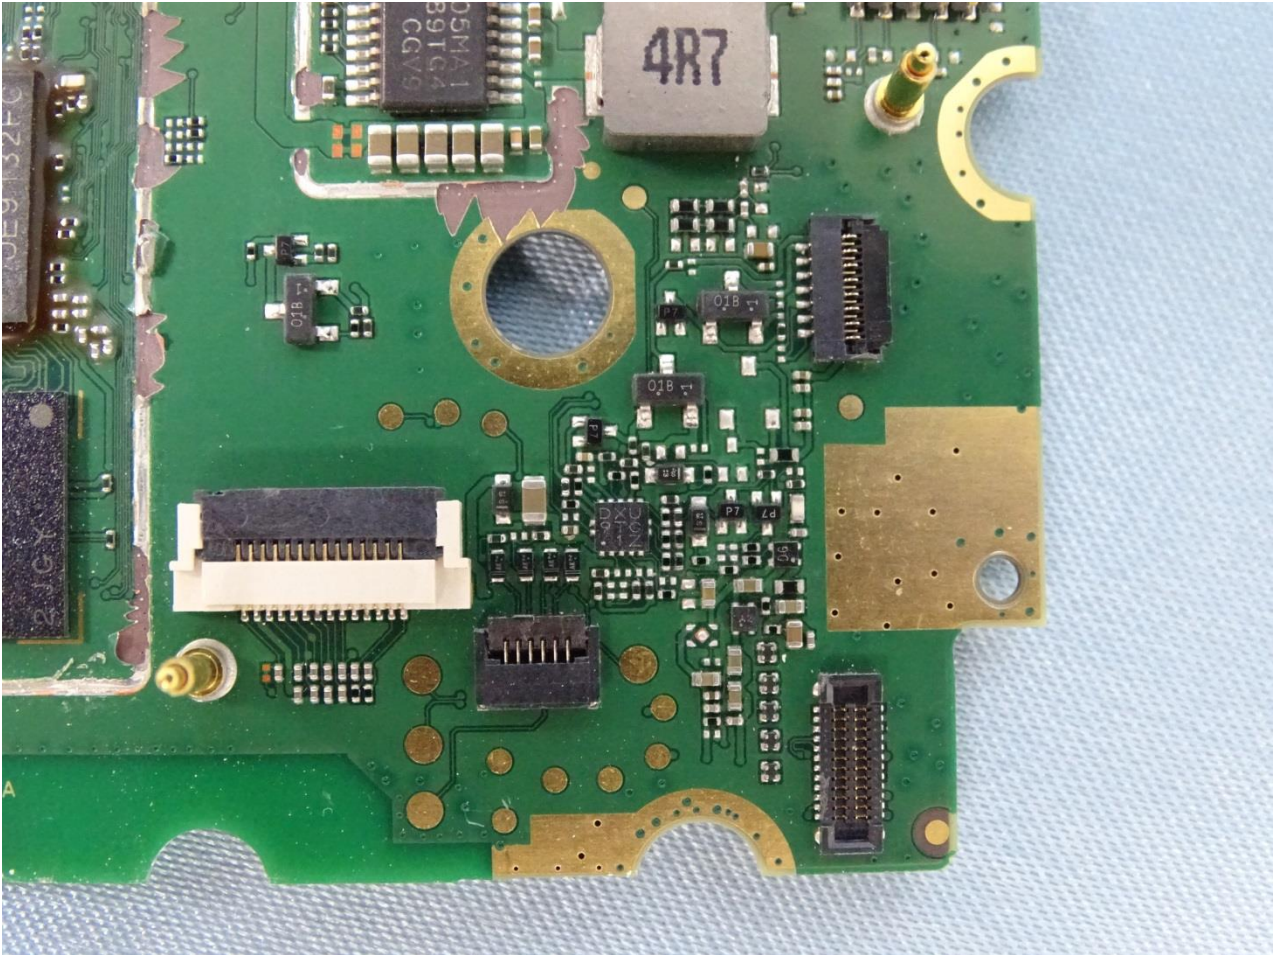

3. Internal Photograph of EUT

Brand Name: Portal / Model Name: DT90GB

Brand Name: Portal / Model Name: DT90GB

Brand Name: Portal / Model Name: DT90GB

Brand Name: Portal / Model Name: DT90GB

Brand Name: Portal / Model Name: DT90GB

Brand Name: Portal / Model Name: DT90GB

Brand Name: Portal / Model Name: DT90GB

Brand Name: Portal / Model Name: DT90GB

Brand Name: Portal / Model Name: DT90GB

Brand Name: Portal / Model Name: DT90GB

Brand Name: Portal / Model Name: DT90GB