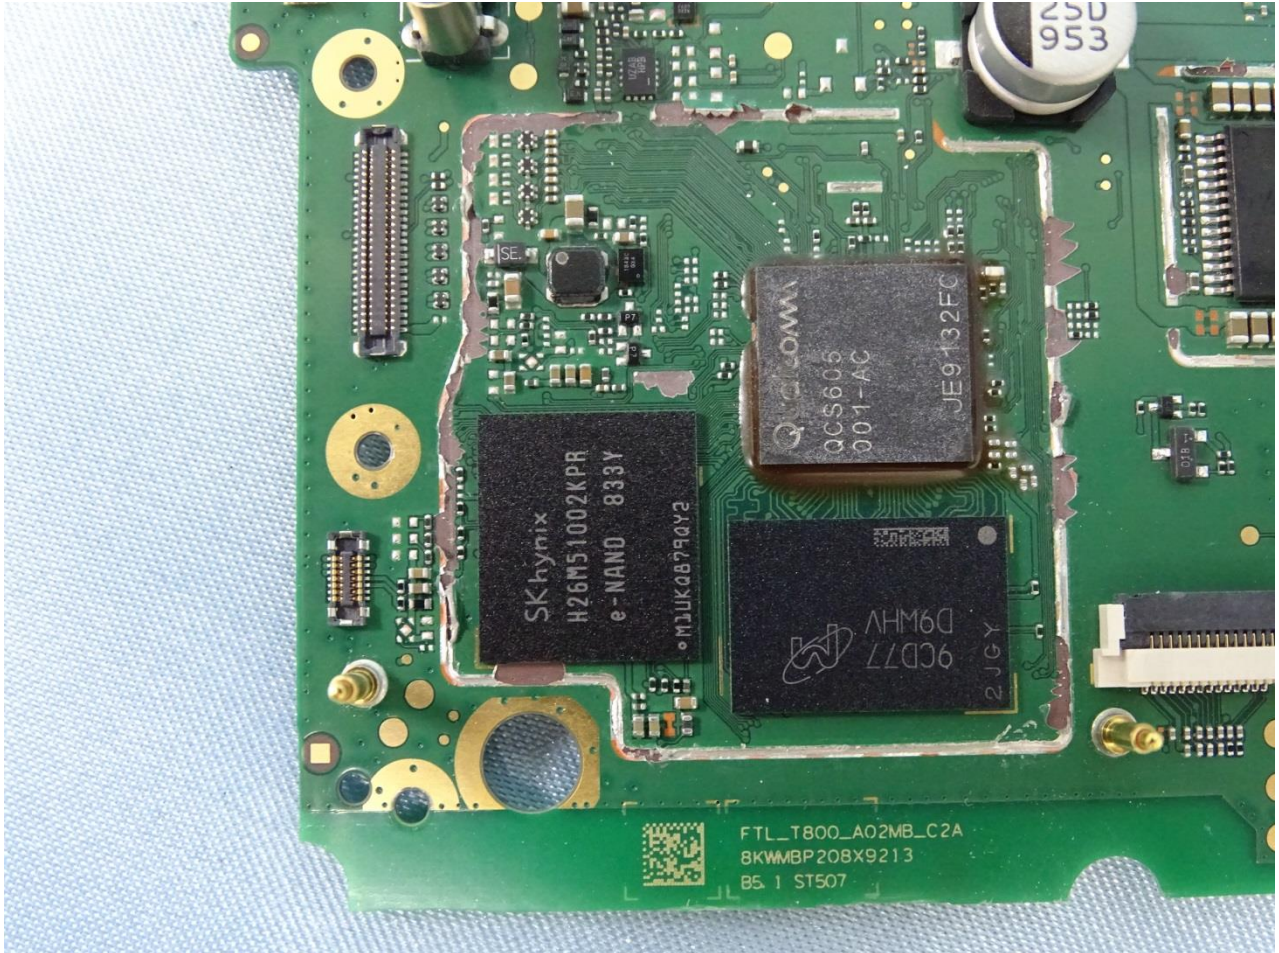

3. Internal Photograph of EUT

Brand Name: Portal / Model Name: DT90GB

Brand Name: Portal / Model Name: DT90GB

Brand Name: Portal / Model Name: DT90GB

Brand Name: Portal / Model Name: DT90GB

Brand Name: Portal / Model Name: DT90GB

Brand Name: Portal / Model Name: DT90GB

Brand Name: Portal / Model Name: DT90GB

Brand Name: Portal / Model Name: DT90GB

Brand Name: Portal / Model Name: DT90GB

Brand Name: Portal / Model Name: DT90GB

Brand Name: Portal / Model Name: DT90GB