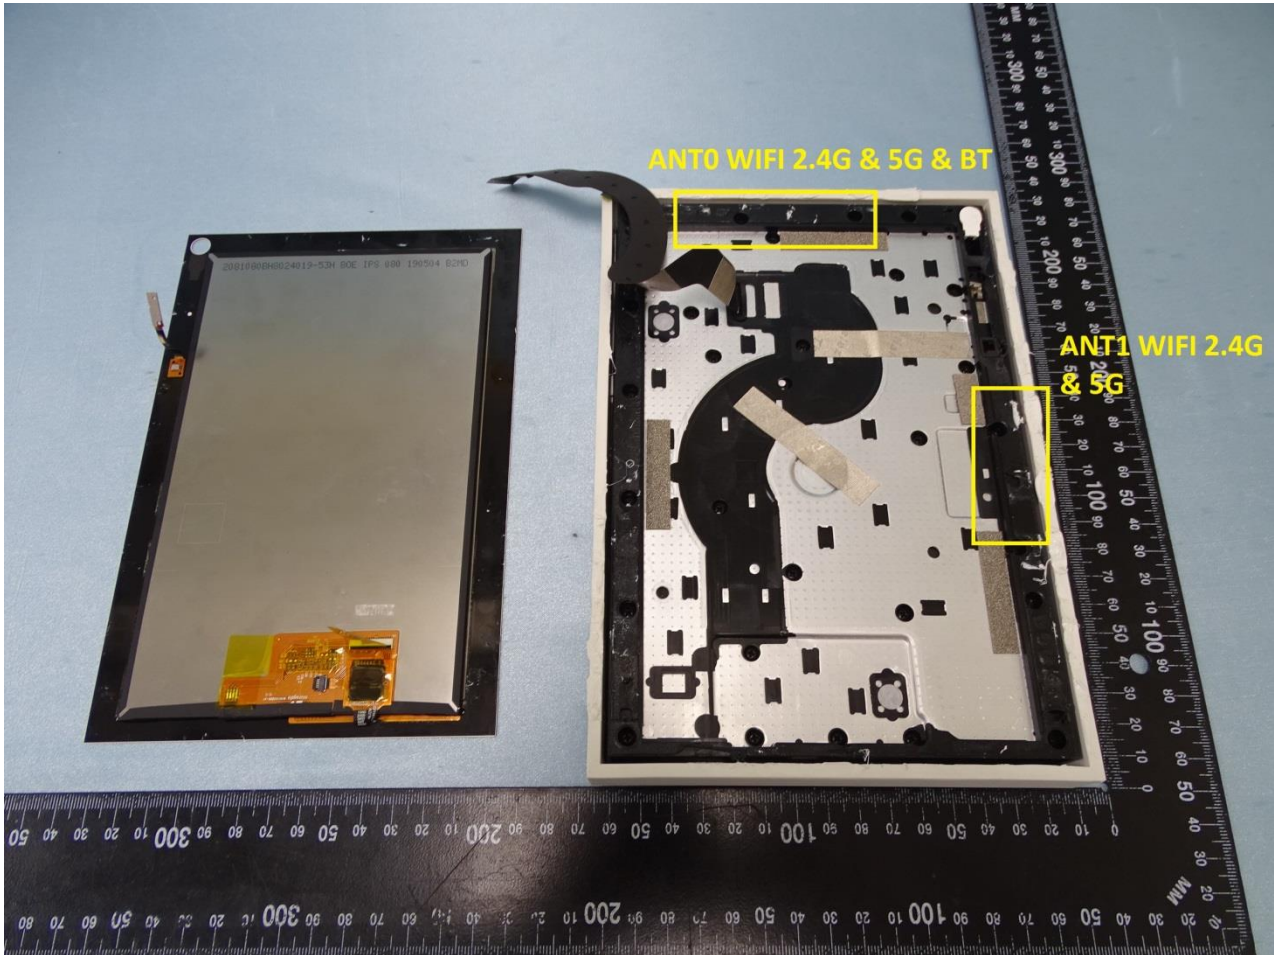

3. Internal Photograph of EUT

Brand Name: Portal / Model Name: DT90GB

Brand Name: Portal / Model Name: DT90GB

Brand Name: Portal / Model Name: DT90GB

Brand Name: Portal / Model Name: DT90GB

Brand Name: Portal / Model Name: DT90GB