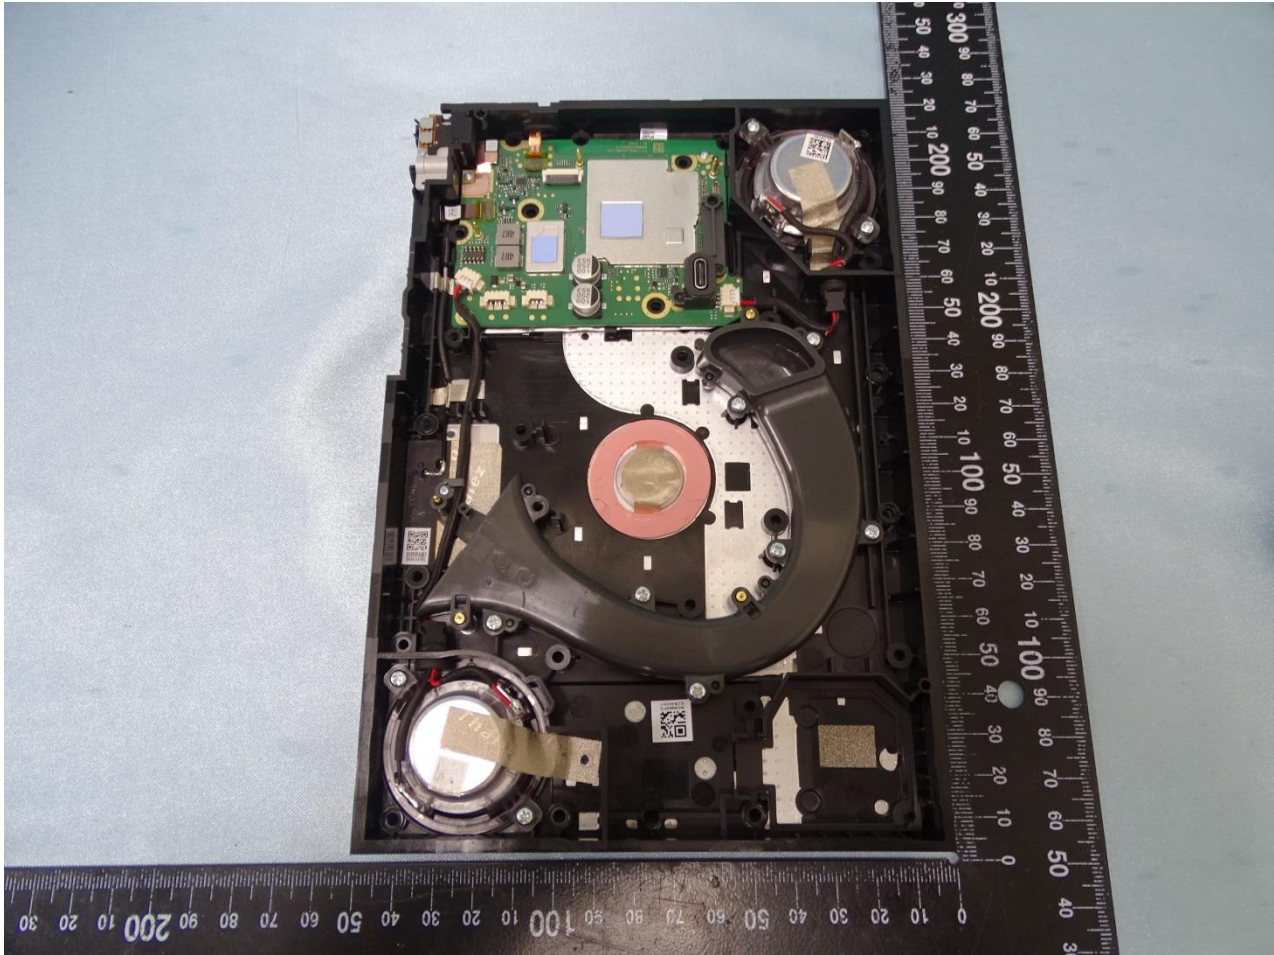

3. Internal Photograph of EUT

Brand Name: Portal / Model Name: DT90GB

Brand Name: Portal / Model Name: DT90GB

Brand Name: Portal / Model Name: DT90GB

Brand Name: Portal / Model Name: DT90GB

Brand Name: Portal / Model Name: DT90GB

Brand Name: Portal / Model Name: DT90GB

Brand Name: Portal / Model Name: DT90GB

Brand Name: Portal / Model Name: DT90GB

Brand Name: Portal / Model Name: DT90GB

Brand Name: Portal / Model Name: DT90GB

Brand Name: Portal / Model Name: DT90GB