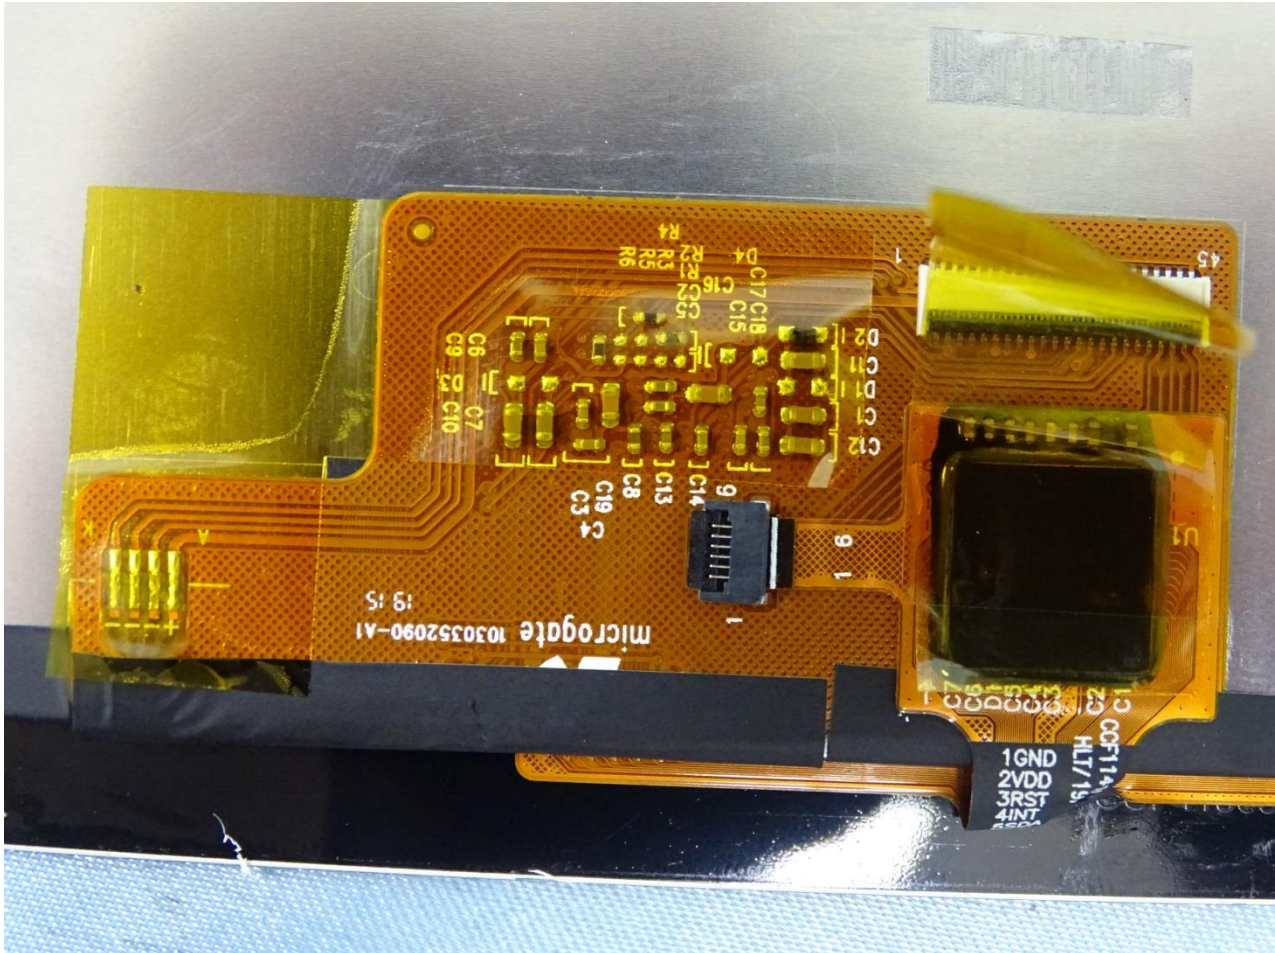

3. Internal Photograph of EUT

Brand Name: Portal / Model Name: DT90GB

Brand Name: Portal / Model Name: DT90GB

Brand Name: Portal / Model Name: DT90GB

Brand Name: Portal / Model Name: DT90GB

Brand Name: Portal / Model Name: DT90GB

Brand Name: Portal / Model Name: DT90GB

Brand Name: Portal / Model Name: DT90GB

Brand Name: Portal / Model Name: DT90GB

Brand Name: Portal / Model Name: DT90GB

Brand Name: Portal / Model Name: DT90GB

Brand Name: Portal / Model Name: DT90GB