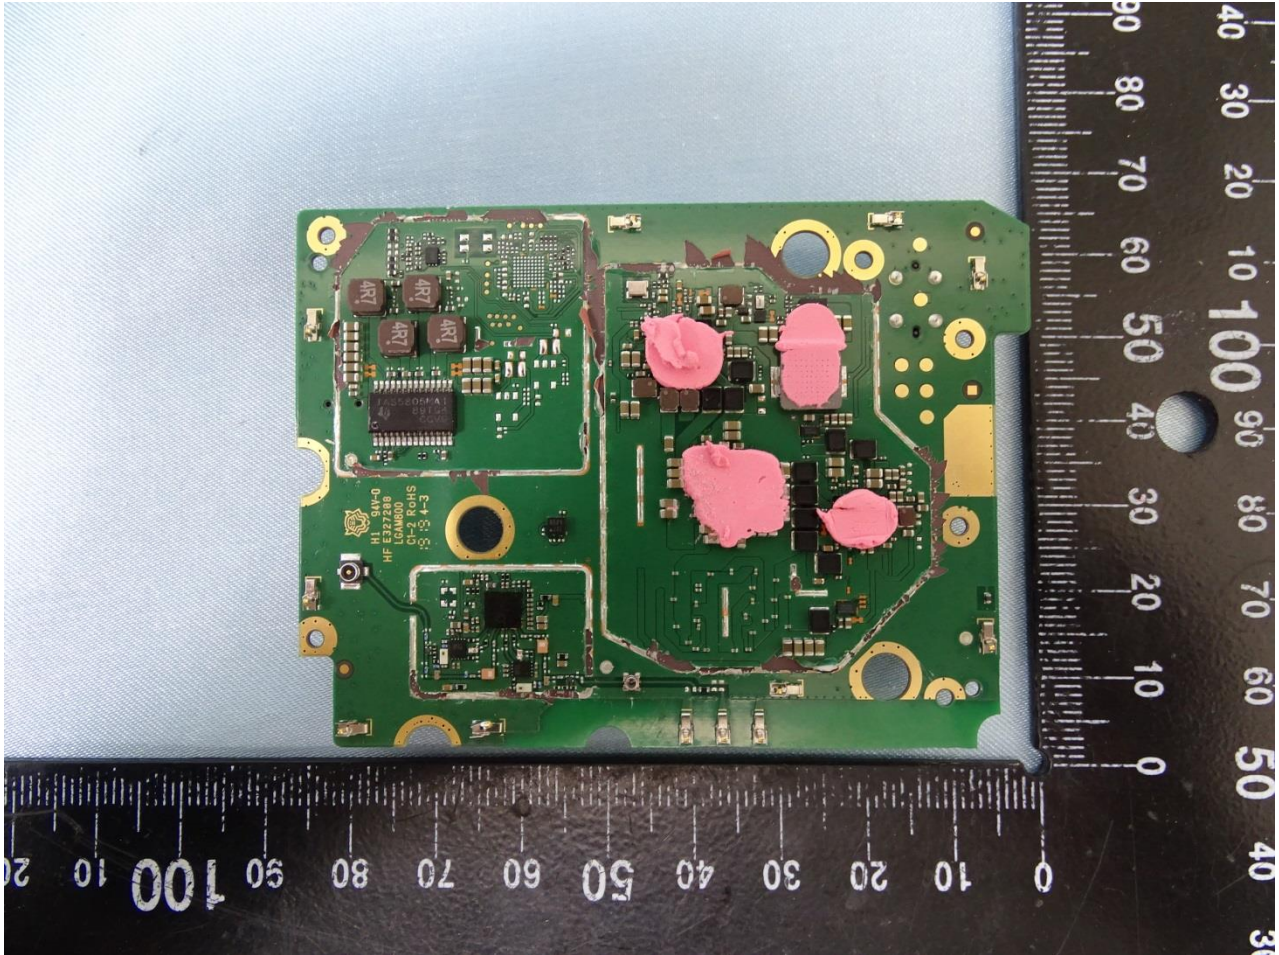

Brand Name: Portal / Model Name: DT90GB