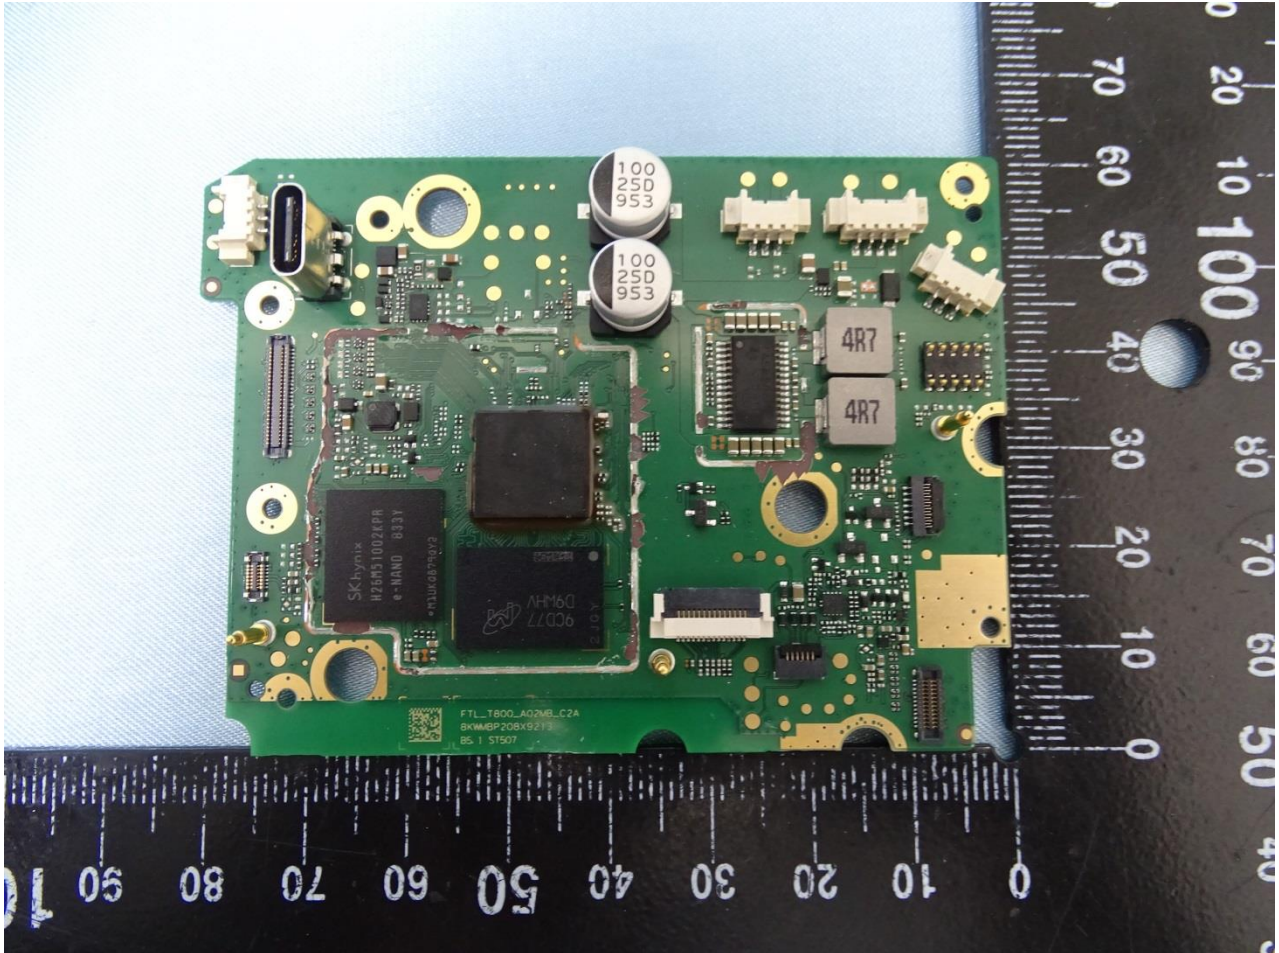

3. Internal Photograph of EUT

Brand Name: Portal / Model Name: DT90GB

Brand Name: Portal / Model Name: DT90GB

Brand Name: Portal / Model Name: DT90GB

Brand Name: Portal / Model Name: DT90GB

Brand Name: Portal / Model Name: DT90GB

Brand Name: Portal / Model Name: DT90GB

Brand Name: Portal / Model Name: DT90GB

Brand Name: Portal / Model Name: DT90GB

Brand Name: Portal / Model Name: DT90GB

Brand Name: Portal / Model Name: DT90GB

Brand Name: Portal / Model Name: DT90GB