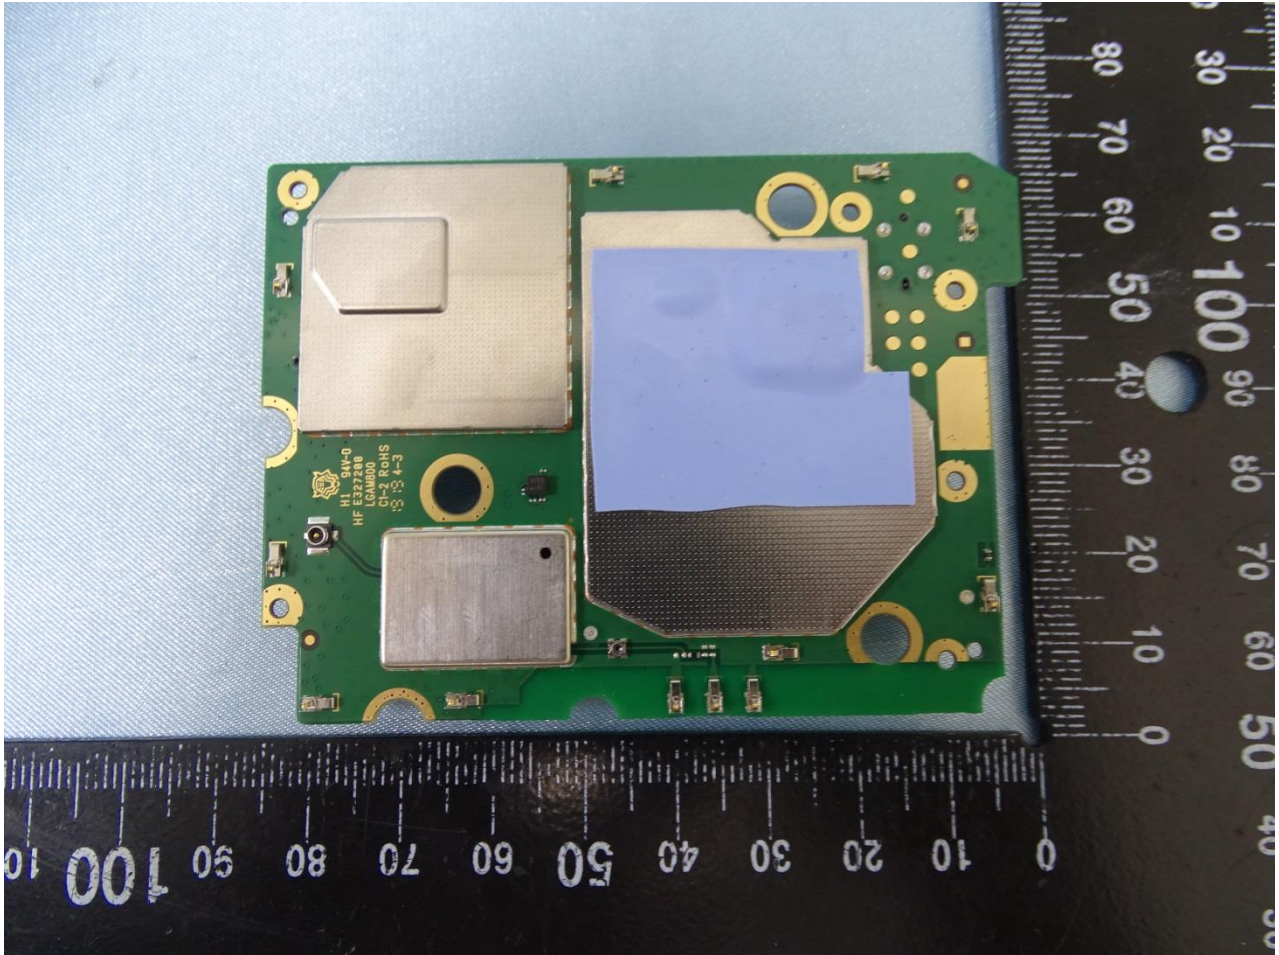

Brand Name: Portal / Model Name: DT90GB