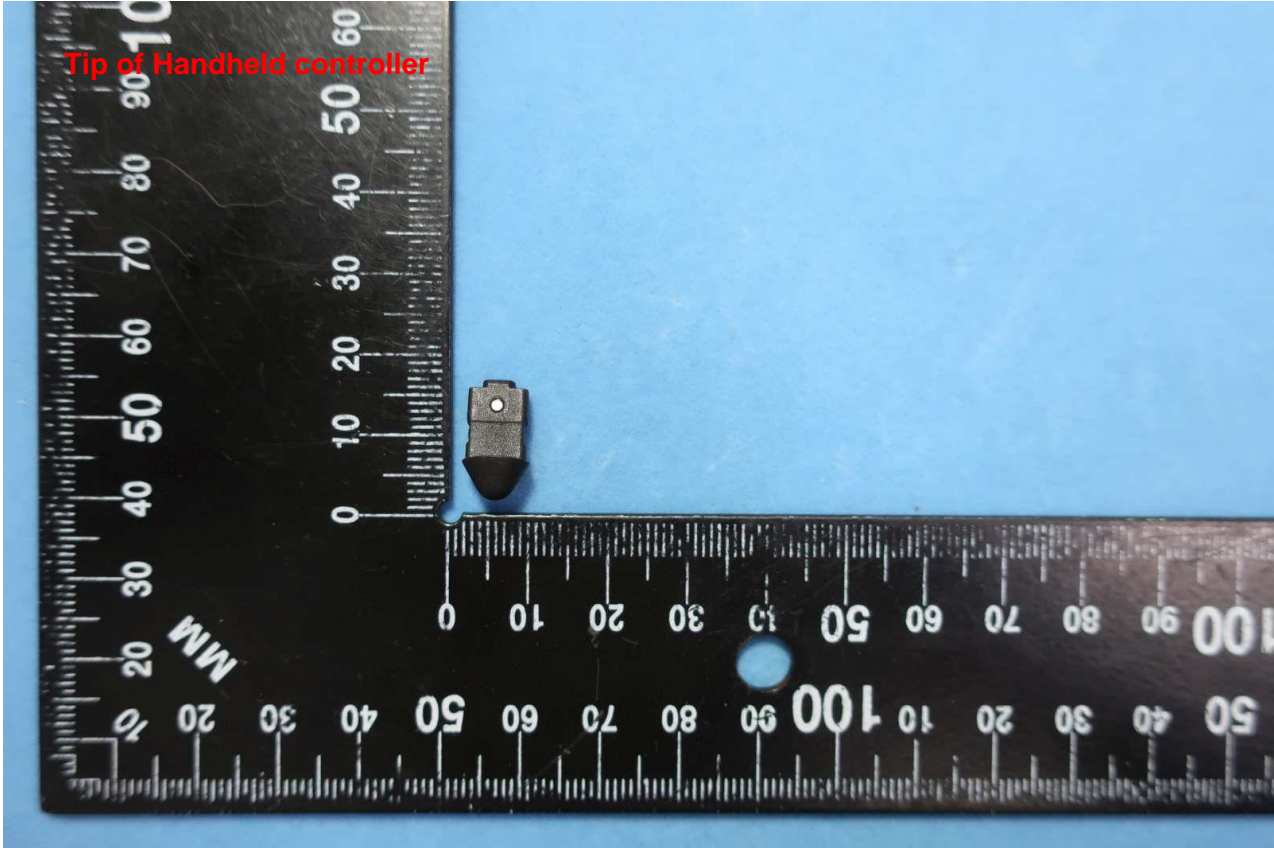

Brand Name: META PLATFORMS TECHNOLOGIES, LLC; Model Name: LW9