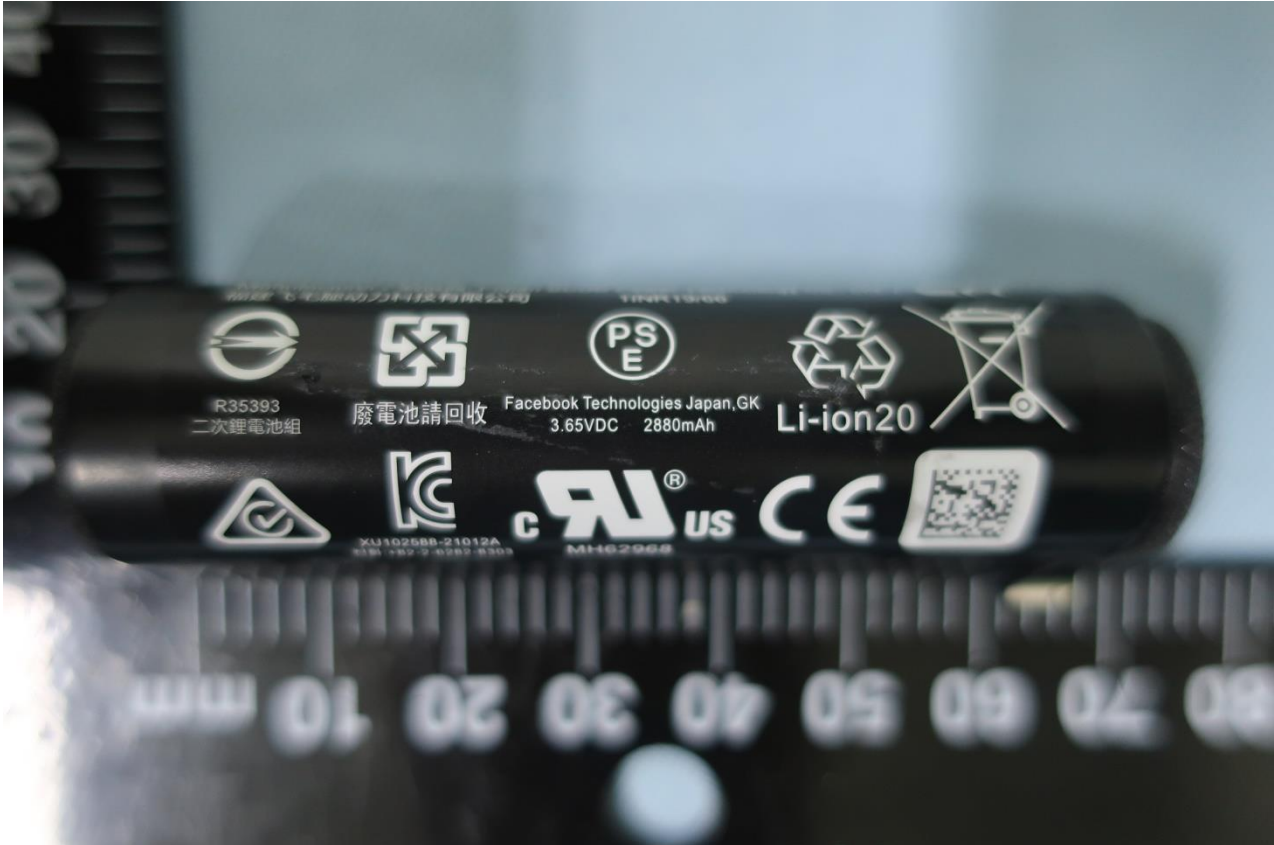

AC Adapter (UK)

Brand Name: META PLATFORMS TECHNOLOGIES, LLC; Model Name: LW9

AC Adapter (AU)

Brand Name: META PLATFORMS TECHNOLOGIES, LLC; Model Name: LW9

Brand Name: META PLATFORMS TECHNOLOGIES, LLC; Model Name: LW9