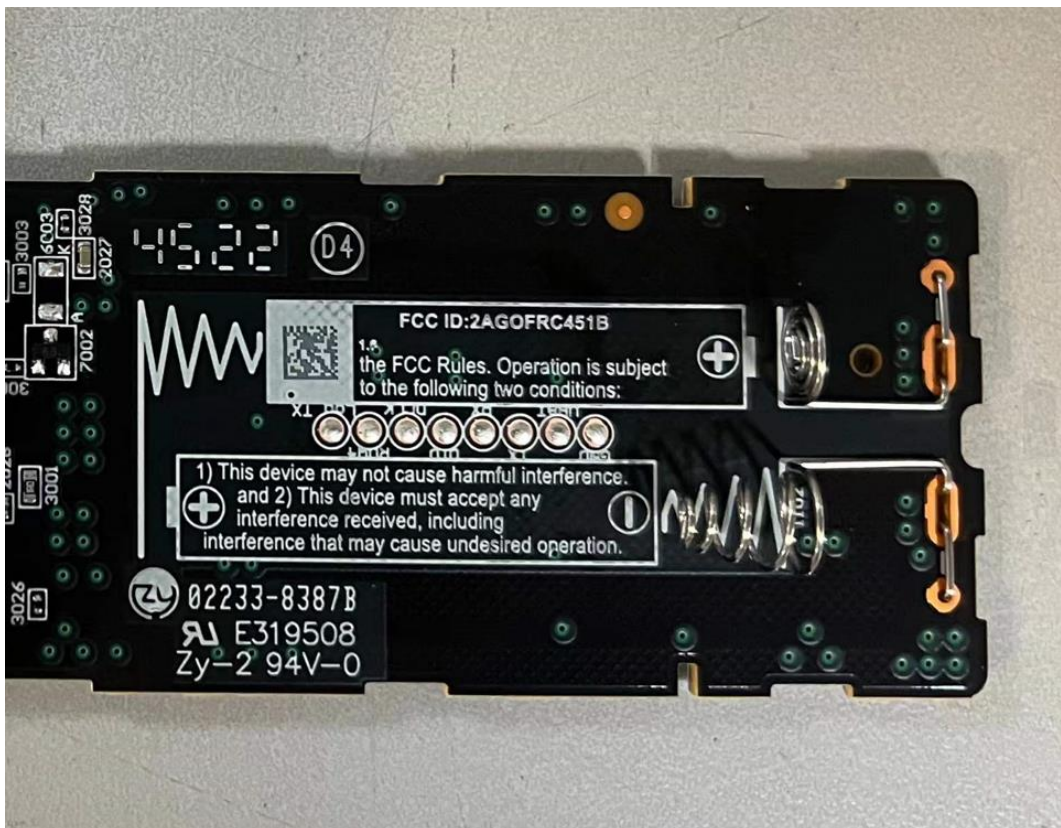

China

Internal Photos Documentation

Manufacturer: HCS (Suzhou) Limited
Product: Remote control
FCC ID: 2AGOFRC451B

China

Internal Photos Documentation

Manufacturer: HCS (Suzhou) Limited
Product: Remote control
FCC ID: 2AGOFRC451B

China

Internal Photos Documentation

Manufacturer: HCS (Suzhou) Limited
Product: Remote control
FCC ID: 2AGOFRC451B

-----End of Test Report-----