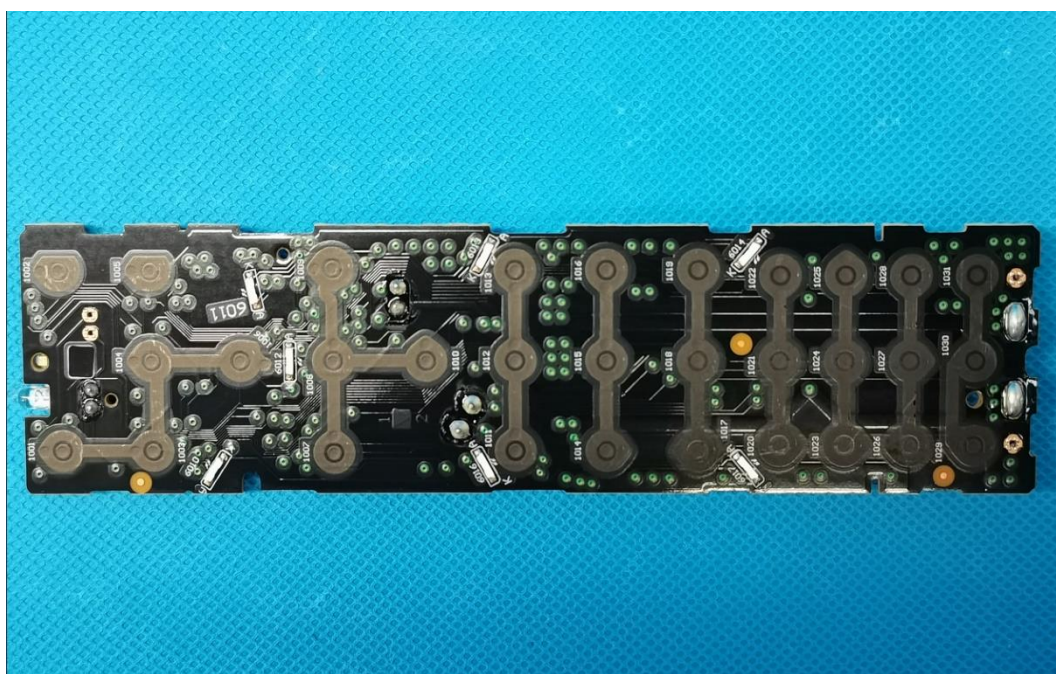

China

Internal Photos Documentation

Manufacturer: HCS (Suzhou) Limited
Product: Remote control
FCC ID: 2AGOFRC451B

China

Internal Photos Documentation

Manufacturer: HCS (Suzhou) Limited
Product: Remote control
FCC ID: 2AGOFRC451B

China

Internal Photos Documentation

Manufacturer: HCS (Suzhou) Limited
Product: Remote control
FCC ID: 2AGOFRC451B

-----End of Test Report-----