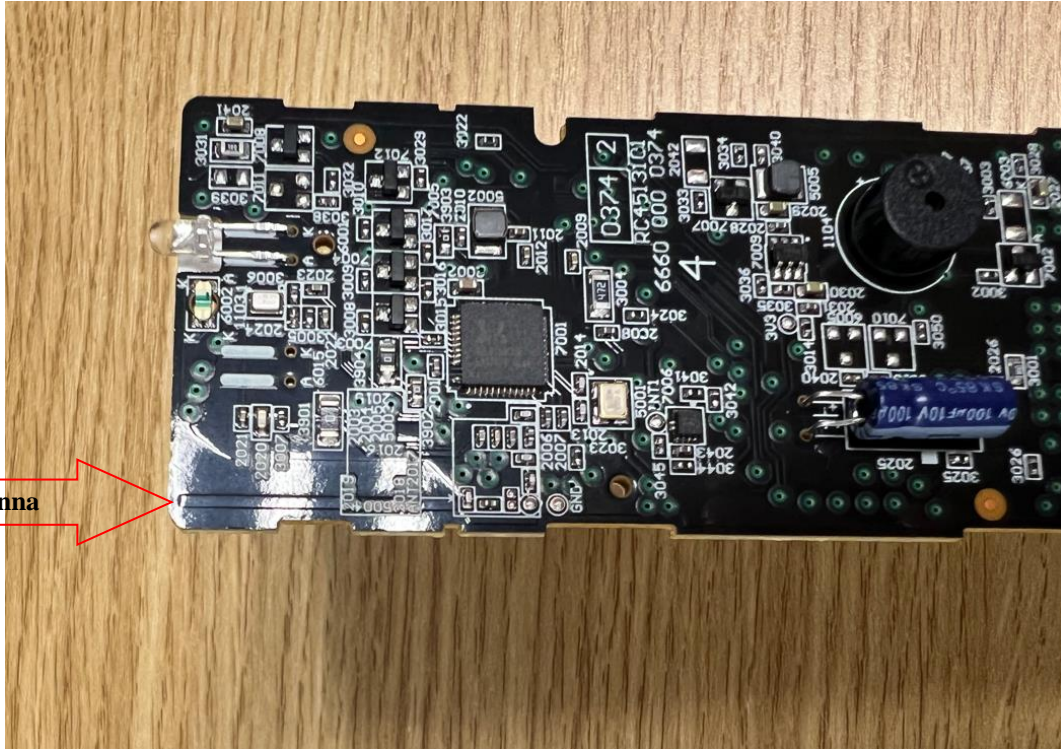

China

Internal Photos Documentation

Manufacturer: HCS (Suzhou) Limited
Product: Remote control
FCC ID: 2AGOFRC451B

China

Internal Photos Documentation

Manufacturer: HCS (Suzhou) Limited
Product: Remote control
FCC ID: 2AGOFRC451B

China

Internal Photos Documentation

Manufacturer: HCS (Suzhou) Limited
Product: Remote control
FCC ID: 2AGOFRC451B

-----End of Test Report-----