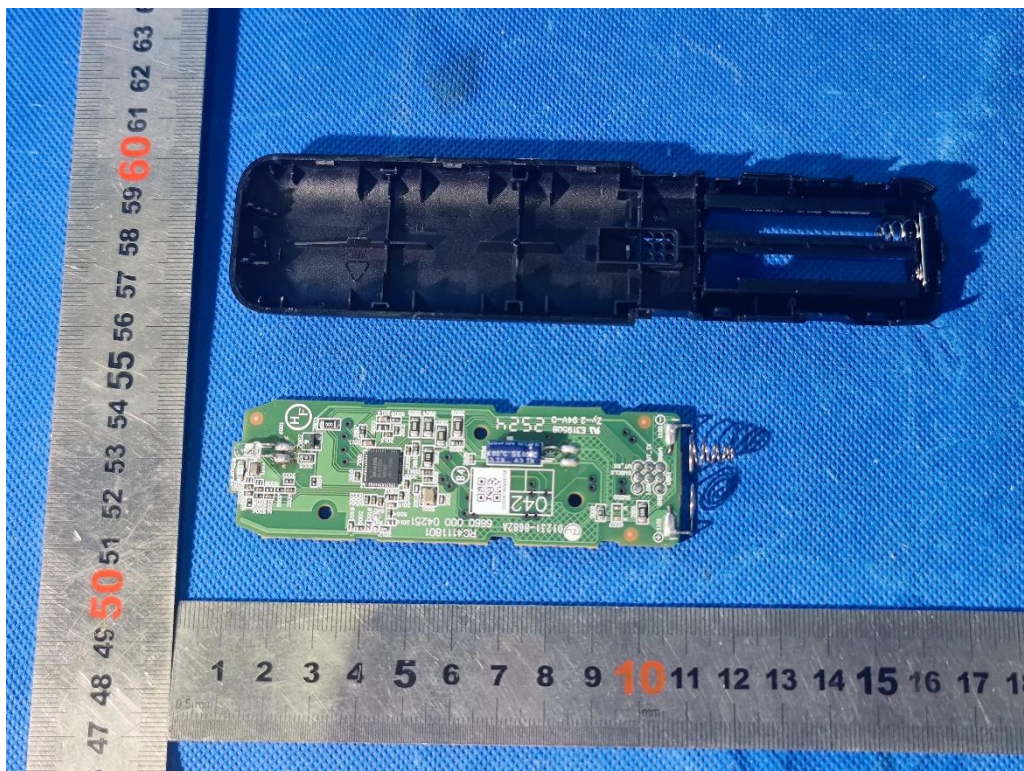

# Internal Photos Documentation

Manufacturer: HCS (Suzhou) Limited  
Product: Remote Control