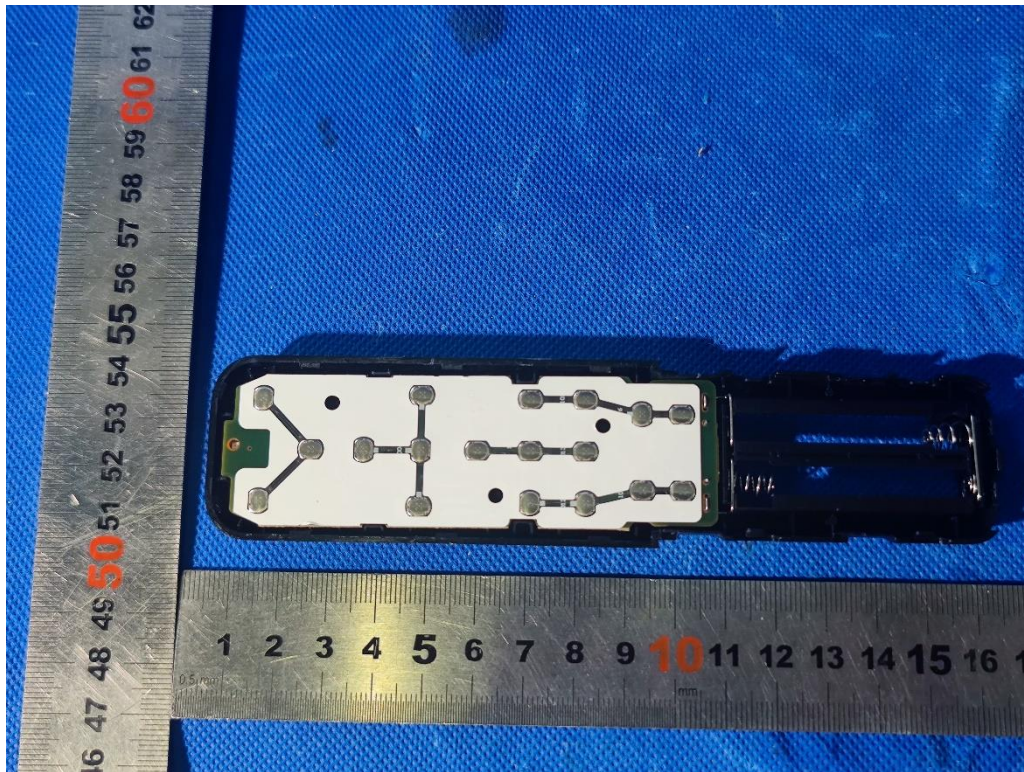

# Internal Photos Documentation

Manufacturer: HCS (Suzhou) Limited  
Product: Remote Control