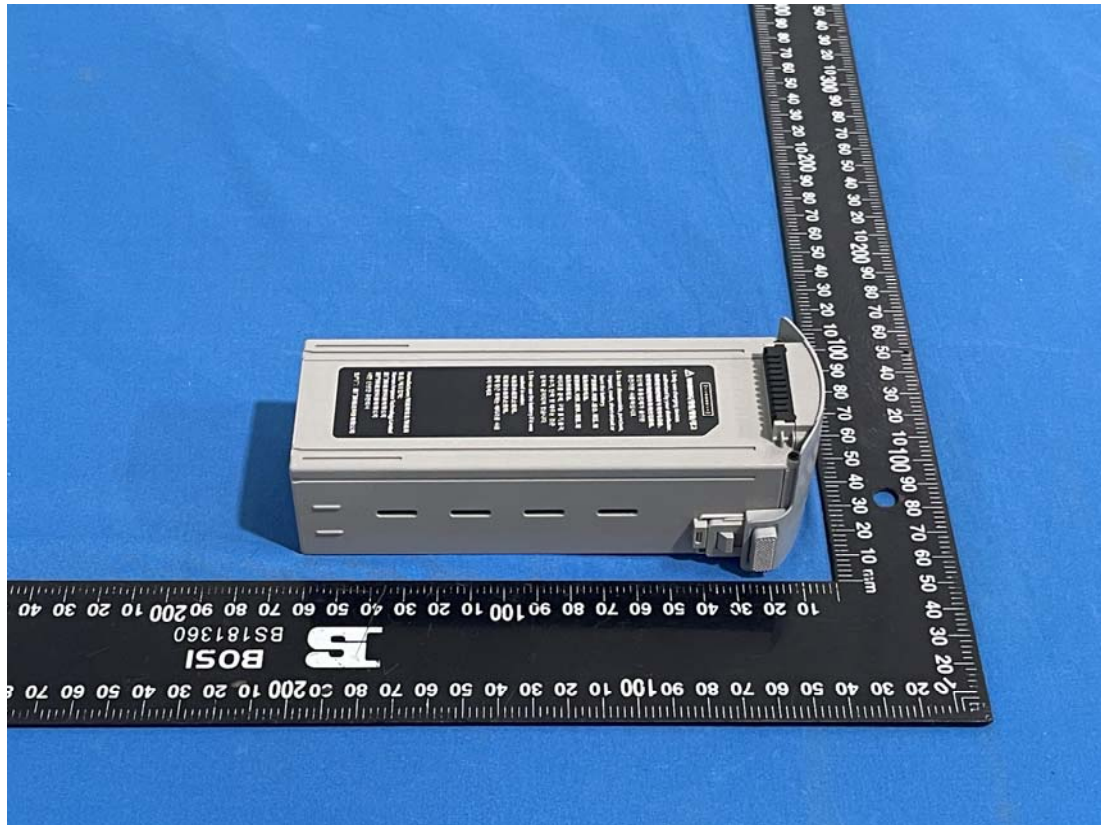

EUT EXTERNAL PHOTOS

Paddle (Model:1158)

Battry 1#

Battry 2#

Battry 3#

Gimbal camera1#: Fusion 4T XE

Gimbal camera 2#: Fusion 4N

Gimbal camera 3#: Fusion 4T

Gimbal camera 4#: Fusion 4T Pro

Adapter

*****END*****