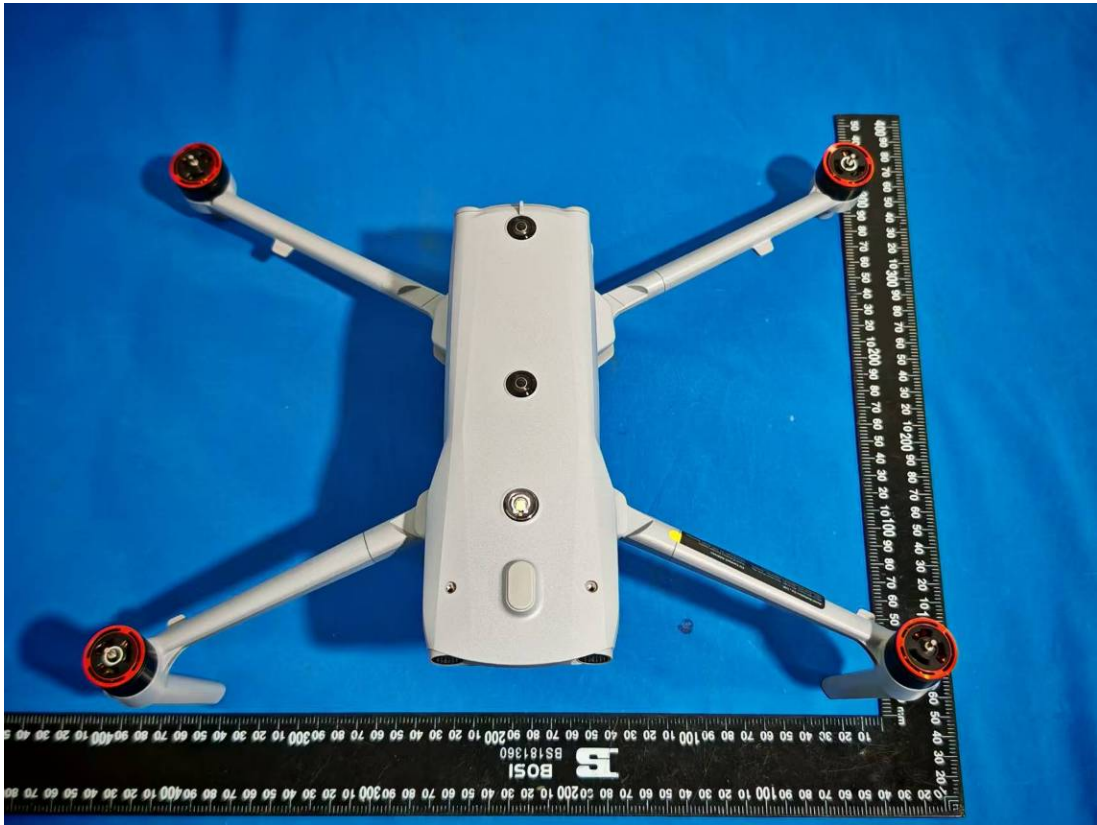

EUT EXTERNAL PHOTOS

Paddle (Model:1158)

Battry 1#

Battry 2#

Battry 3#

Gimbal camera1#: Fusion 4T XE

Gimbal camera 2#: Fusion 4N

Gimbal camera 3#: Fusion 4T

Gimbal camera 4#: Fusion 4T Pro

Adapter

*****END*****