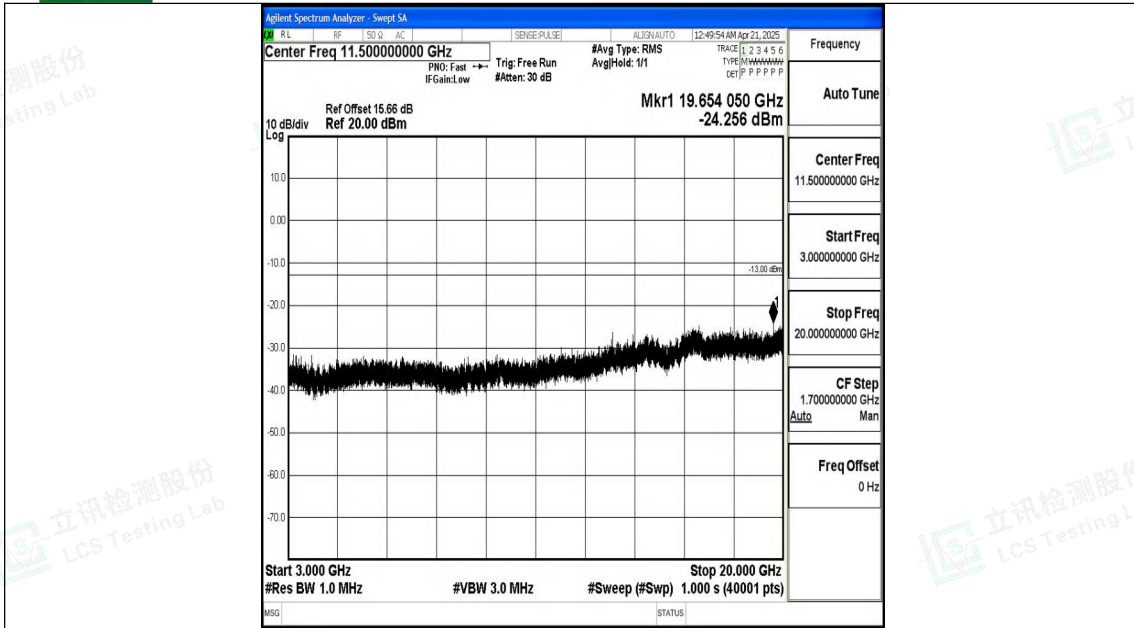

Band4_20MHz_QPSK_20050_1RB#0_1000~3000_1000~3000

Band4_20MHz_QPSK_20050_1RB#0_3000~20000_3000~20000