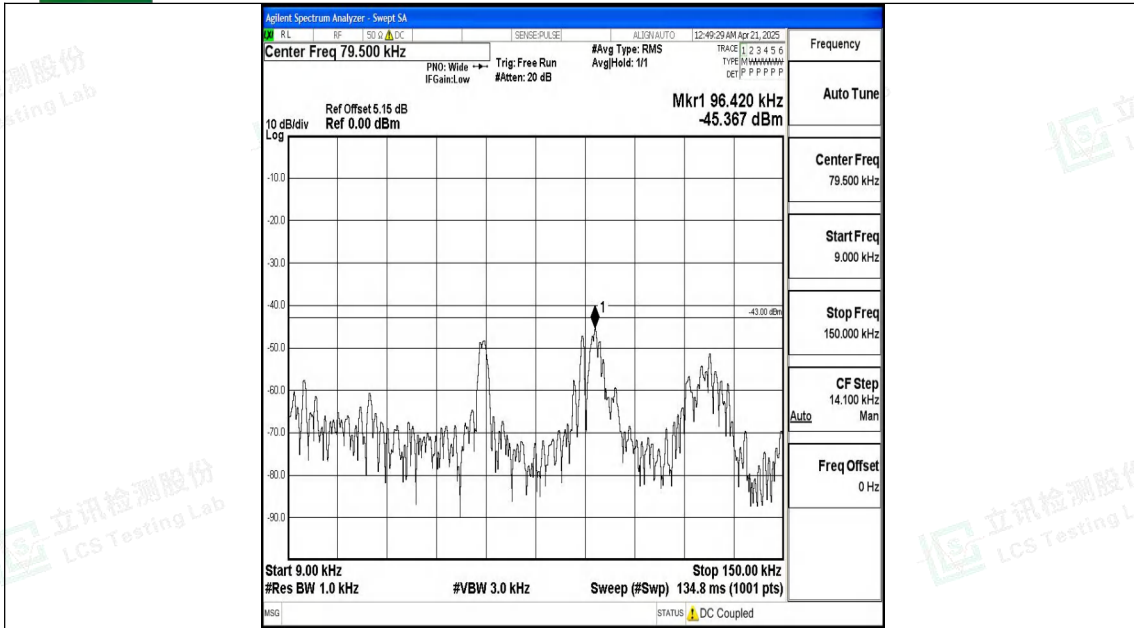

Band4_15MHz_16QAM_20325_1RB#0_30~1000_30~1000

Band4_15MHz_16QAM_20325_1RB#0_1000~3000_1000~3000

Band4_15MHz_16QAM_20325_1RB#0_3000~20000_3000~20000

Band4_20MHz_QPSK_20050_1RB#0_0.009~0.15_0.009~0.15

Band4_20MHz_QPSK_20050_1RB#0_0.15~30_0.15~30