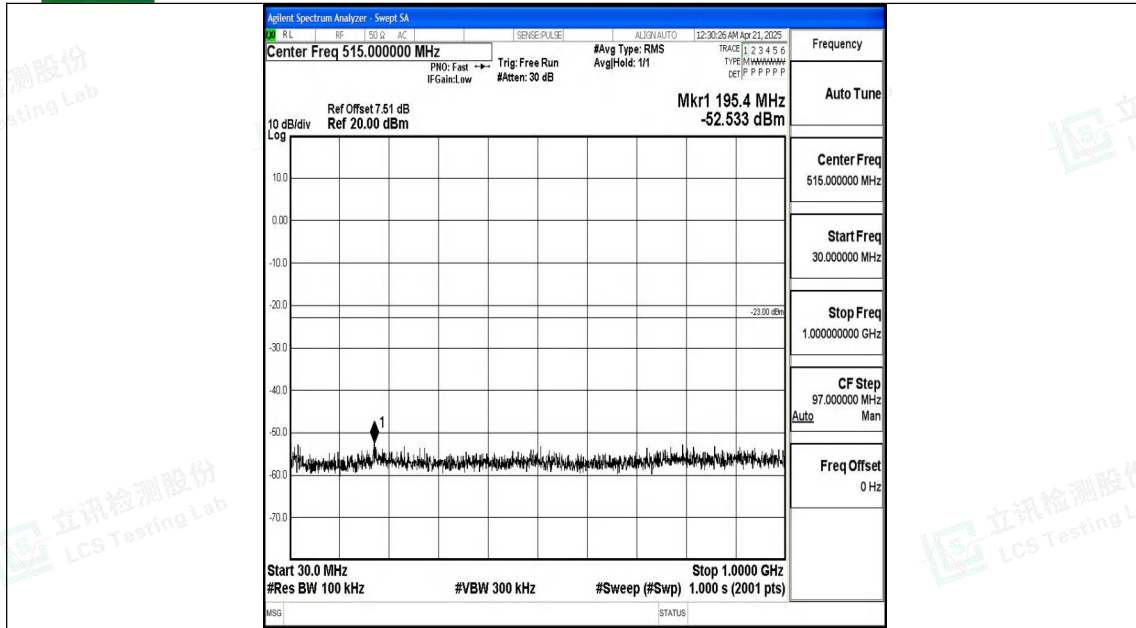

Band4_15MHz_16QAM_20025_1RB#0_30~1000_30~1000

Band4_15MHz_16QAM_2025_1RB#0_1000~3000_1000~3000

Band4_15MHz_16QAM_2025_1RB#0_3000~20000_3000~20000

Band4_15MHz_QPSK_20175_1RB#0_0.009~0.15_0.009~0.15

Band4_15MHz_QPSK_20175_1RB#0_0.15~30_0.15~30