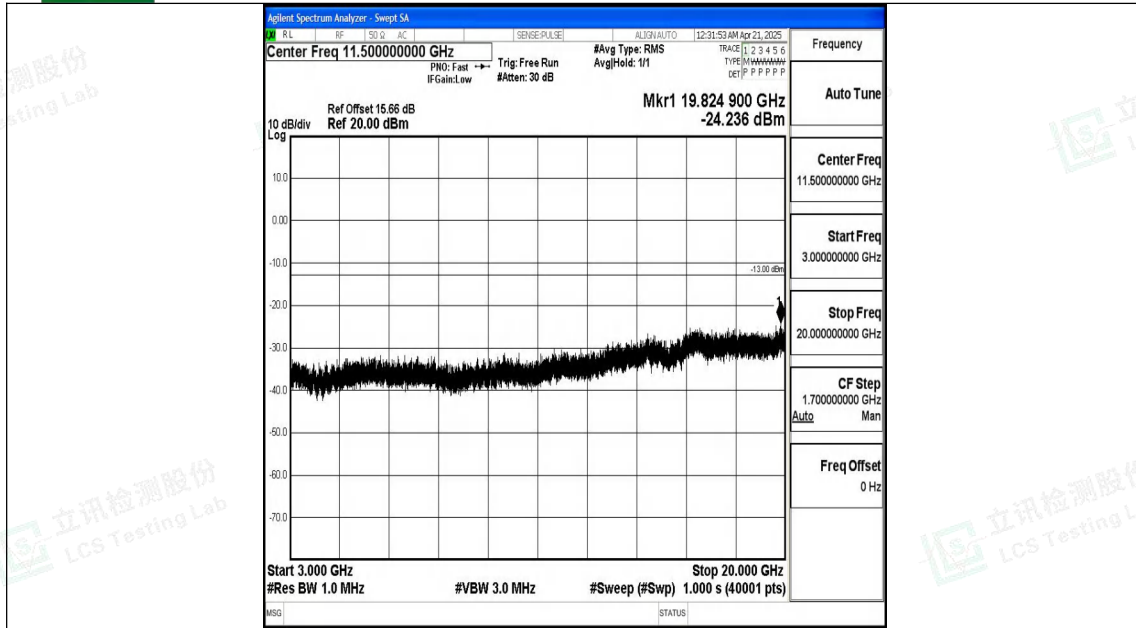

Band4_15MHz_QPSK_20325_1RB#0_1000~3000_1000~3000

Band4_15MHz_QPSK_20325_1RB#0_3000~20000_3000~20000