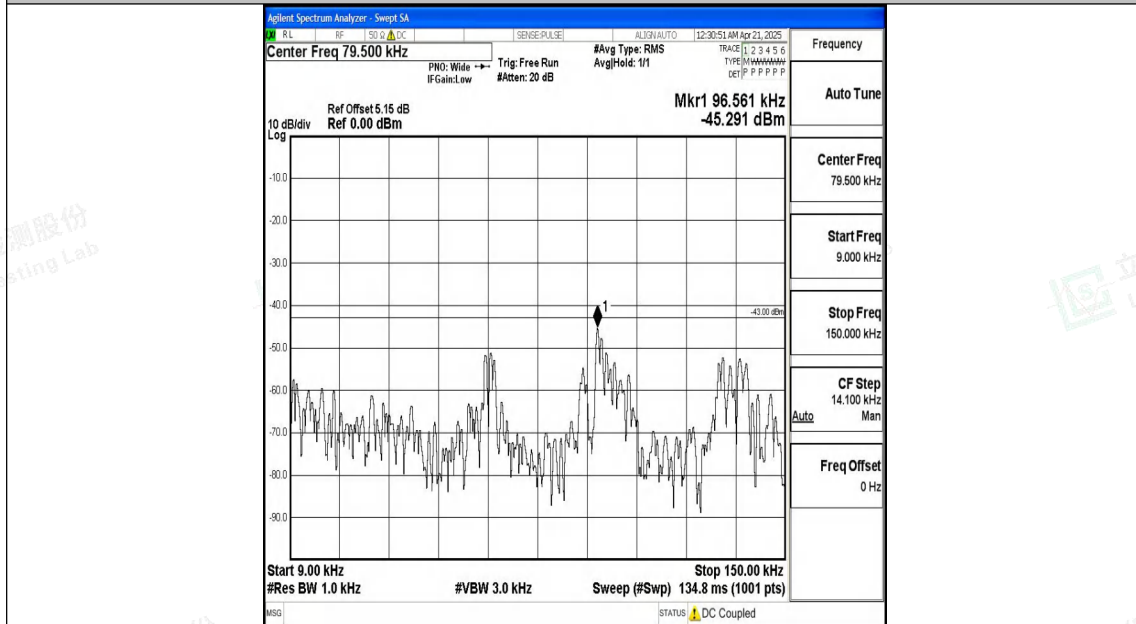

Band4_15MHz_QPSK_20175_1RB#0_30~1000_30~1000

Band4_15MHz_QPSK_20175_1RB#0_1000~3000_1000~3000

Band4_15MHz_QPSK_20175_1RB#0_3000~20000_3000~20000

Band4_15MHz_16QAM_20175_1RB#0_0.009~0.15_0.009~0.15

Band4_15MHz_16QAM_20175_1RB#0_0.15~30_0.15~30