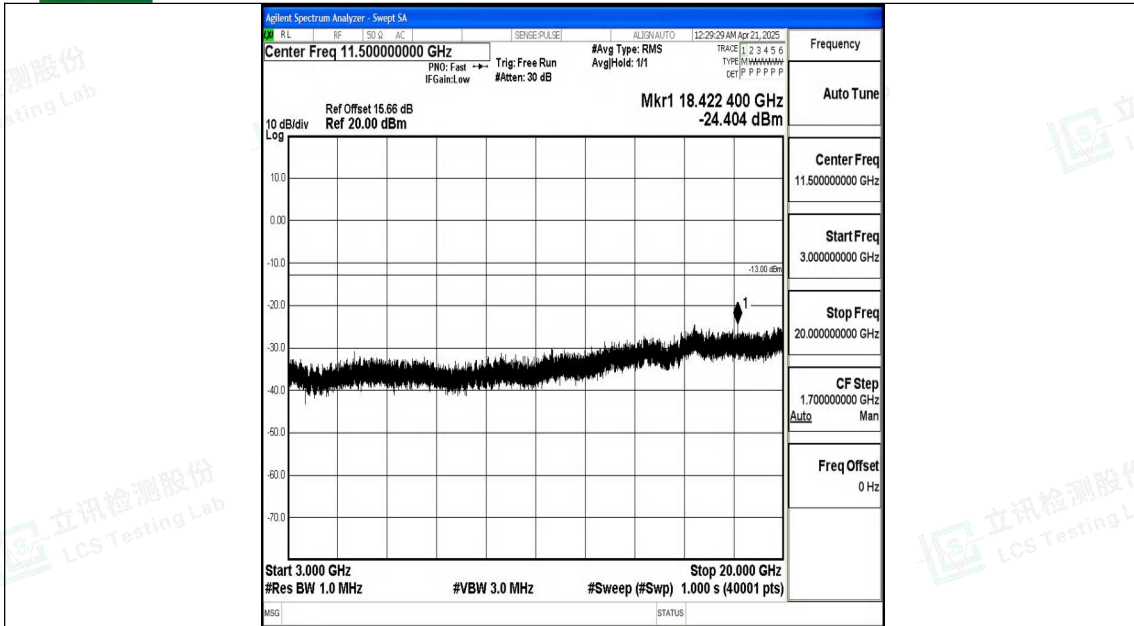

Band4_15MHz_QPSK_2025_1RB#0_0.009~0.15_0.009~0.15

Band4_15MHz_QPSK_2025_1RB#0_0.15~30_0.15~30

Band4_15MHz_QPSK_20025_1RB#0_30~1000_30~1000

Band4_15MHz_QPSK_20025_1RB#0_1000~3000_1000~3000

Band4_15MHz_16QAM_20025_1RB#0_0.15~30_0.15~30