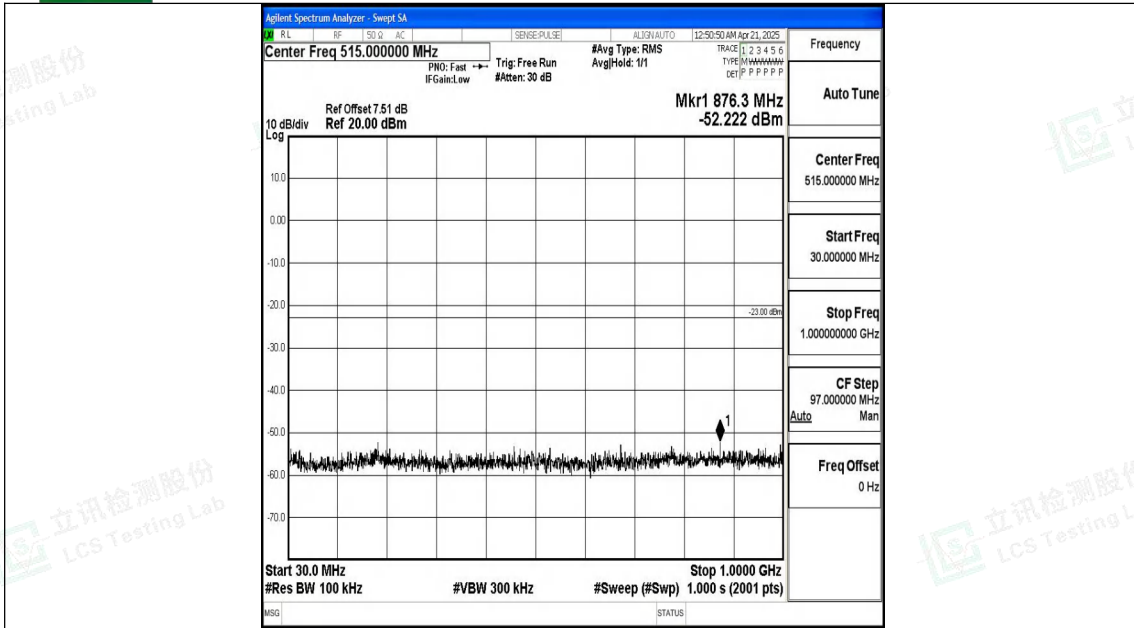

Band4_20MHz_16QAM_20050_1RB#0_30~1000_30~1000

Band4_20MHz_16QAM_20050_1RB#0_1000~3000_1000~3000

Band4_20MHz_16QAM_20050_1RB#0_3000~20000_3000~20000

Band4_20MHz_QPSK_20175_1RB#0_0.009~0.15_0.009~0.15

Band4_20MHz_QPSK_20175_1RB#0_0.15~30_0.15~30