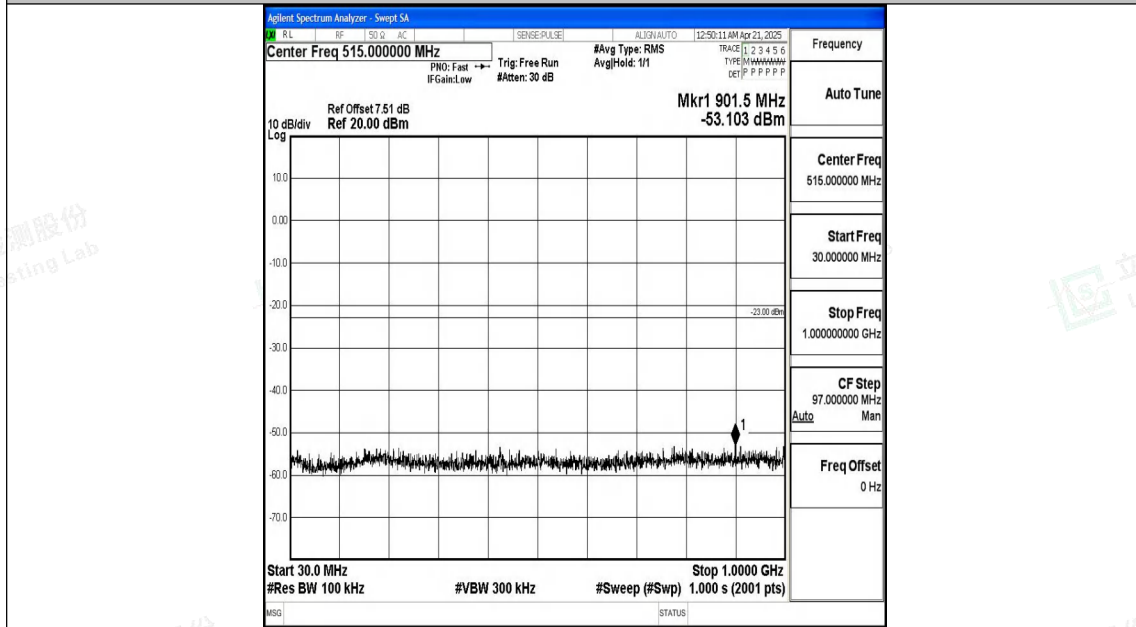

Band4_20MHz_QPSK_20050_1RB#0_30~1000_30~1000

Band4_20MHz_QPSK_20050_1RB#0_1000~3000_1000~3000

Band4_20MHz_QPSK_20050_1RB#0_3000~20000_3000~20000

Band4_20MHz_16QAM_20050_1RB#0_0.009~0.15_0.009~0.15

Band4_20MHz_16QAM_20050_1RB#0_0.15~30_0.15~30