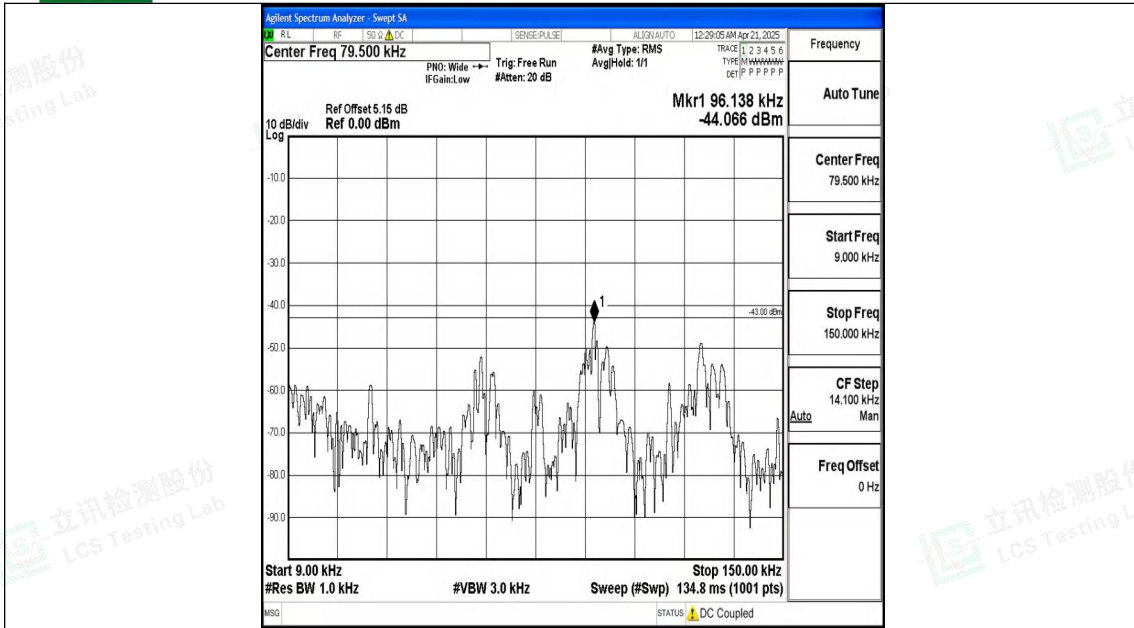

Band4_10MHz_16QAM_20350_1RB#0_0.009~0.15_0.009~0.15

Band4_10MHz_16QAM_20350_1RB#0_0.15~30_0.15~30

Band4_10MHz_16QAM_20350_1RB#0_30~1000_30~1000

Band4_10MHz_16QAM_20350_1RB#0_1000~3000_1000~3000

Band4_10MHz_16QAM_20350_1RB#0_3000~20000_3000~20000