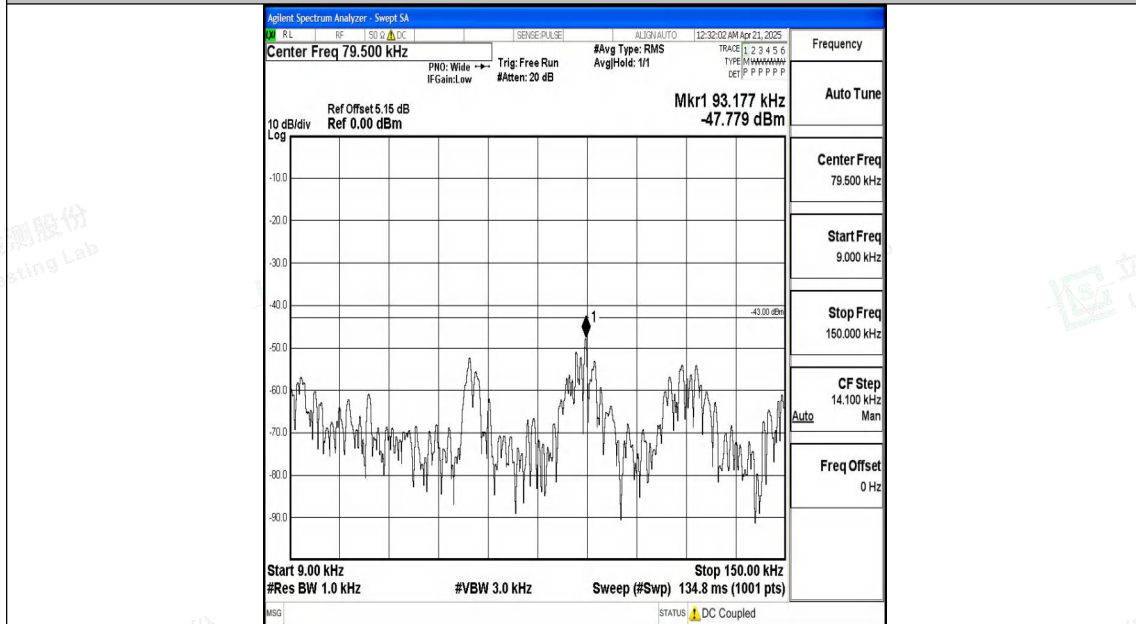

Band4_15MHz_QPSK_20325_1RB#0_30~1000_30~1000

Band4_15MHz_QPSK_20325_1RB#0_1000~3000_1000~3000

Band4_15MHz_QPSK_20325_1RB#0_3000~20000_3000~20000

Band4_15MHz_16QAM_20325_1RB#0_0.009~0.15_0.009~0.15

Band4_15MHz_16QAM_20325_1RB#0_0.15~30_0.15~30