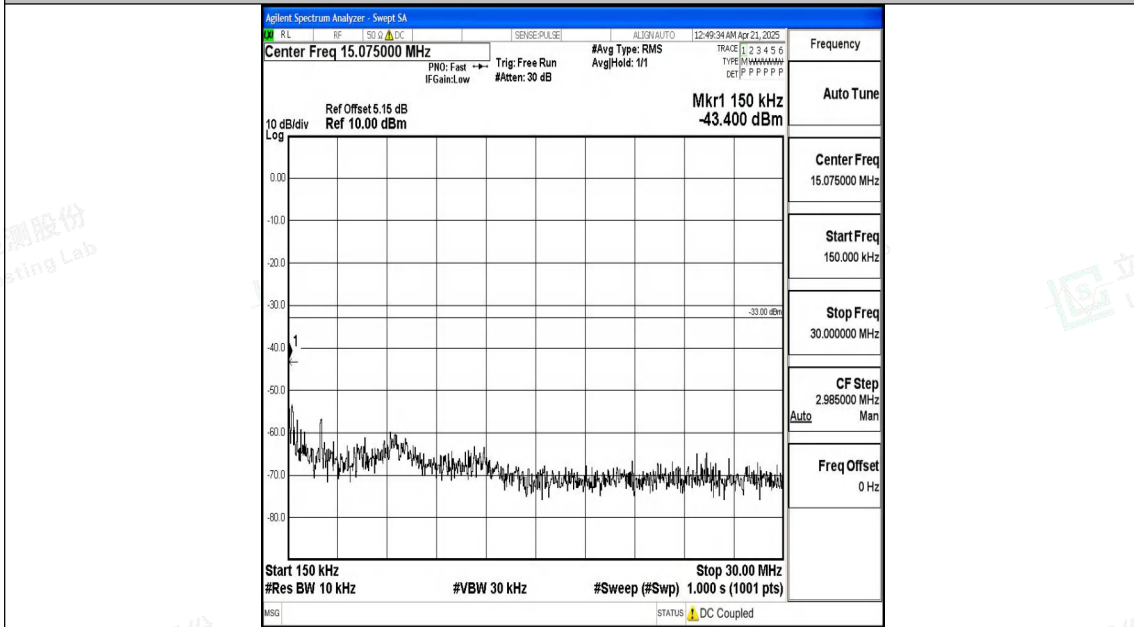

Band4_15MHz_16QAM_20325_1RB#0_30~1000_30~1000

Band4_15MHz_16QAM_20325_1RB#0_1000~3000_1000~3000

Band4_15MHz_16QAM_20325_1RB#0_3000~20000_3000~20000

Band4_20MHz_QPSK_20050_1RB#0_0.009~0.15_0.009~0.15

Band4_20MHz_QPSK_20050_1RB#0_0.15~30_0.15~30