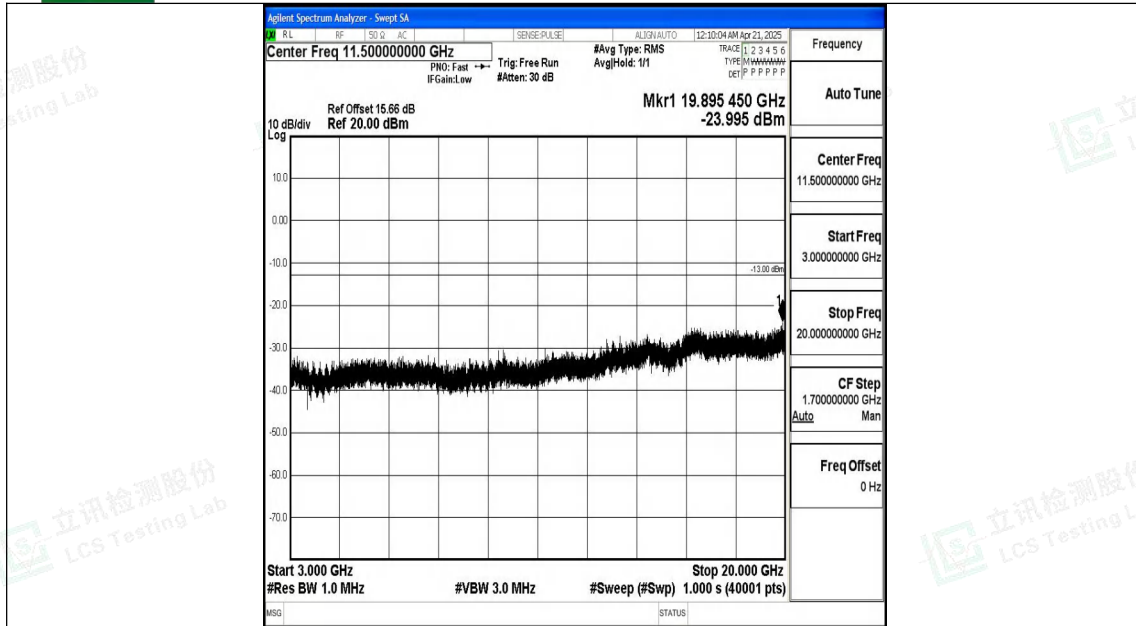

Band4_10MHz_QPSK_20350_1RB#0_0.009~0.15_0.009~0.15

Band4_10MHz_QPSK_20350_1RB#0_0.15~30_0.15~30

Band4_10MHz_QPSK_20350_1RB#0_30~1000_30~1000

Band4_10MHz_QPSK_20350_1RB#0_1000~3000_1000~3000

Band4_10MHz_QPSK_20350_1RB#0_3000~20000_3000~20000