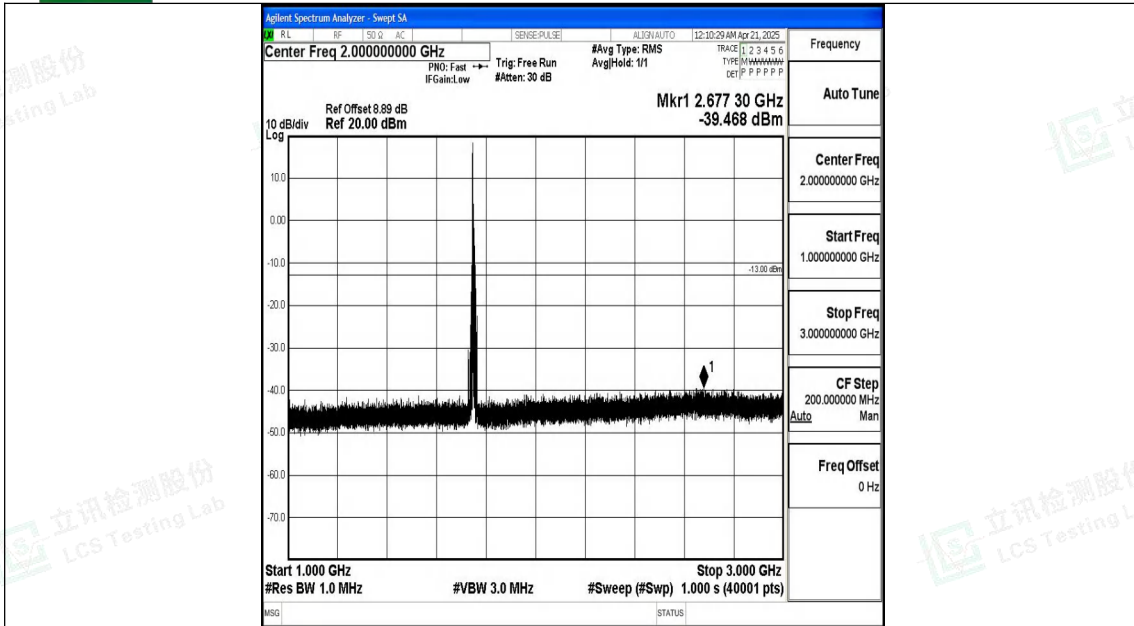

Band4_10MHz_16QAM_20350_1RB#0_0.009~0.15_0.009~0.15

Band4_10MHz_16QAM_20350_1RB#0_0.15~30_0.15~30

Band4_10MHz_16QAM_20350_1RB#0_30~1000_30~1000

Band4_10MHz_16QAM_20350_1RB#0_1000~3000_1000~3000

Band4_10MHz_16QAM_20350_1RB#0_3000~20000_3000~20000