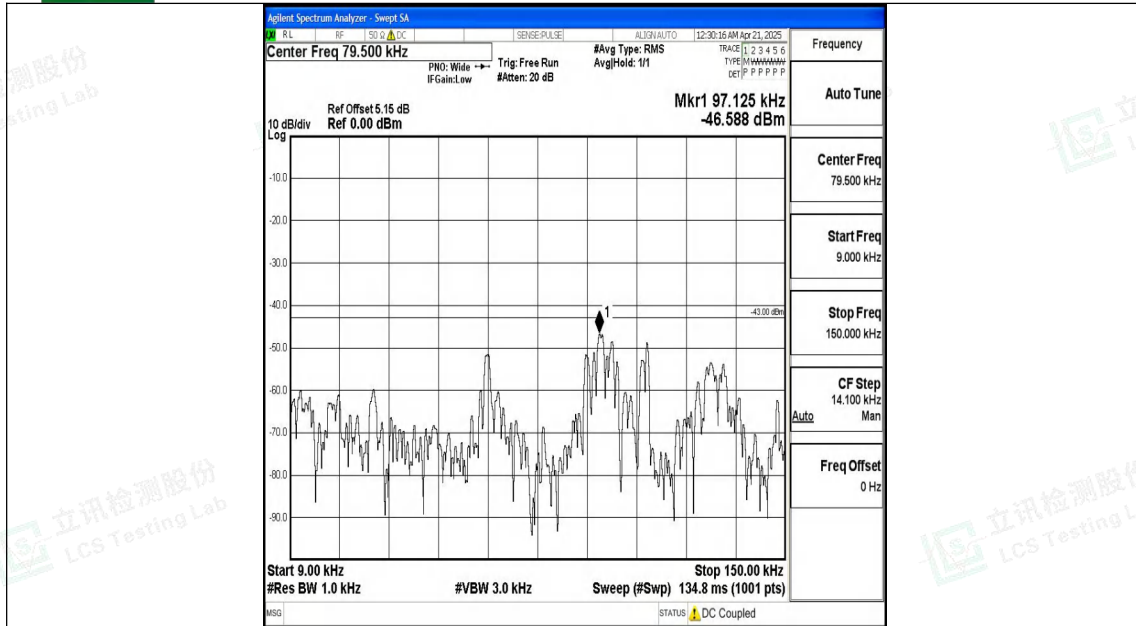

Band4_15MHz_16QAM_20025_1RB#0_30~1000_30~1000

Band4_15MHz_16QAM_2025_1RB#0_1000~3000_1000~3000

Band4_15MHz_16QAM_2025_1RB#0_3000~20000_3000~20000

Band4_15MHz_QPSK_20175_1RB#0_0.009~0.15_0.009~0.15

Band4_15MHz_QPSK_20175_1RB#0_0.15~30_0.15~30