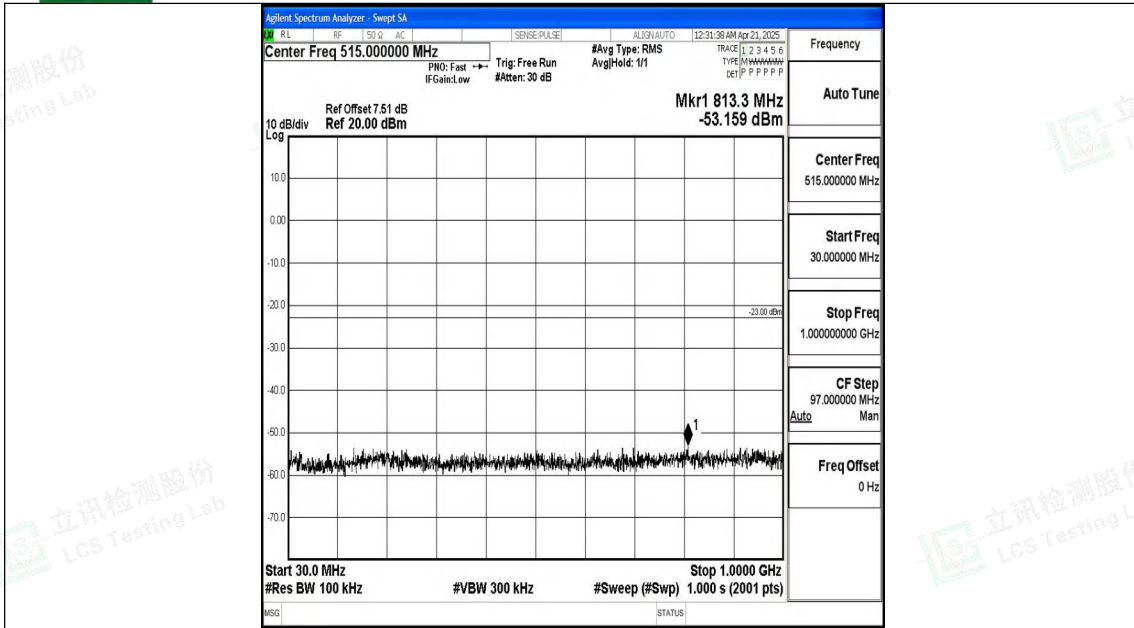

Band4_15MHz_16QAM_20175_1RB#0_30~1000_30~1000

Band4_15MHz_16QAM_20175_1RB#0_1000~3000_1000~3000

Band4_15MHz_16QAM_20175_1RB#0_3000~20000_3000~20000

Band4_15MHz_QPSK_20325_1RB#0_0.009~0.15_0.009~0.15

Band4_15MHz_QPSK_20325_1RB#0_0.15~30_0.15~30