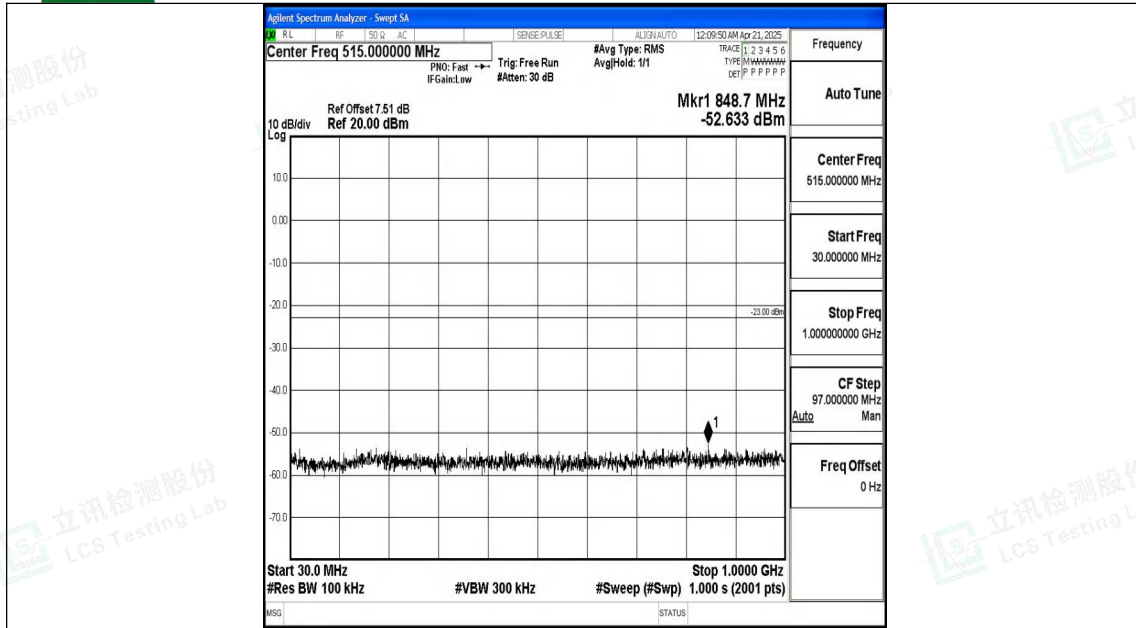

Band4_10MHz_QPSK_20350_1RB#0_0.009~0.15_0.009~0.15

Band4_10MHz_QPSK_20350_1RB#0_0.15~30_0.15~30

Band4_10MHz_QPSK_20350_1RB#0_30~1000_30~1000

Band4_10MHz_QPSK_20350_1RB#0_1000~3000_1000~3000

Band4_10MHz_QPSK_20350_1RB#0_3000~20000_3000~20000