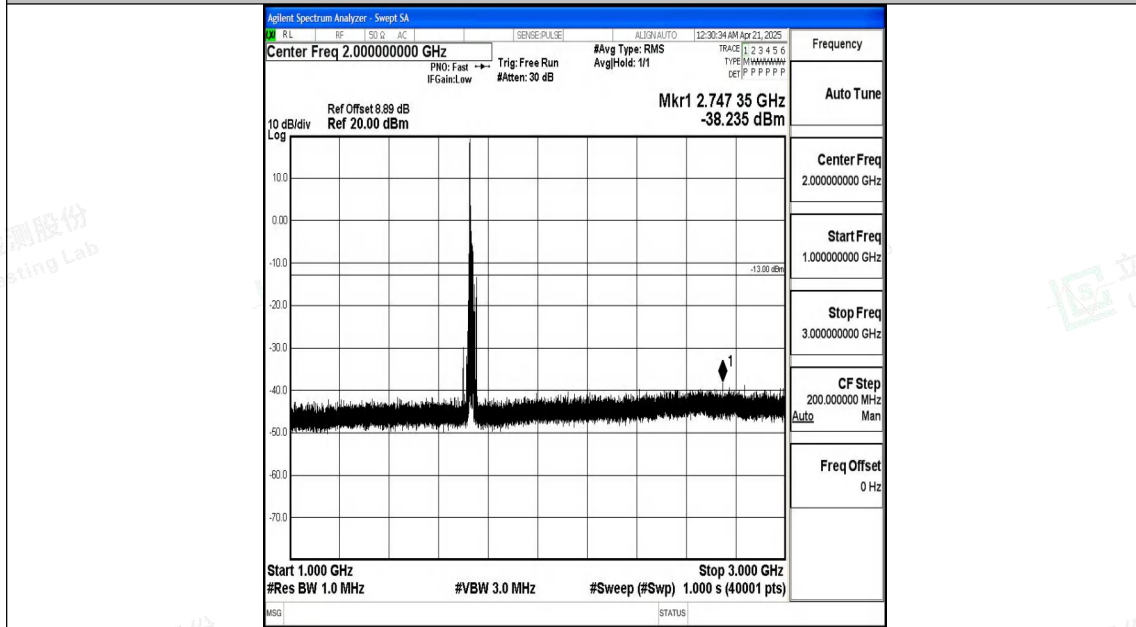

Band4_15MHz_QPSK_20175_1RB#0_30~1000_30~1000

Band4_15MHz_QPSK_20175_1RB#0_1000~3000_1000~3000