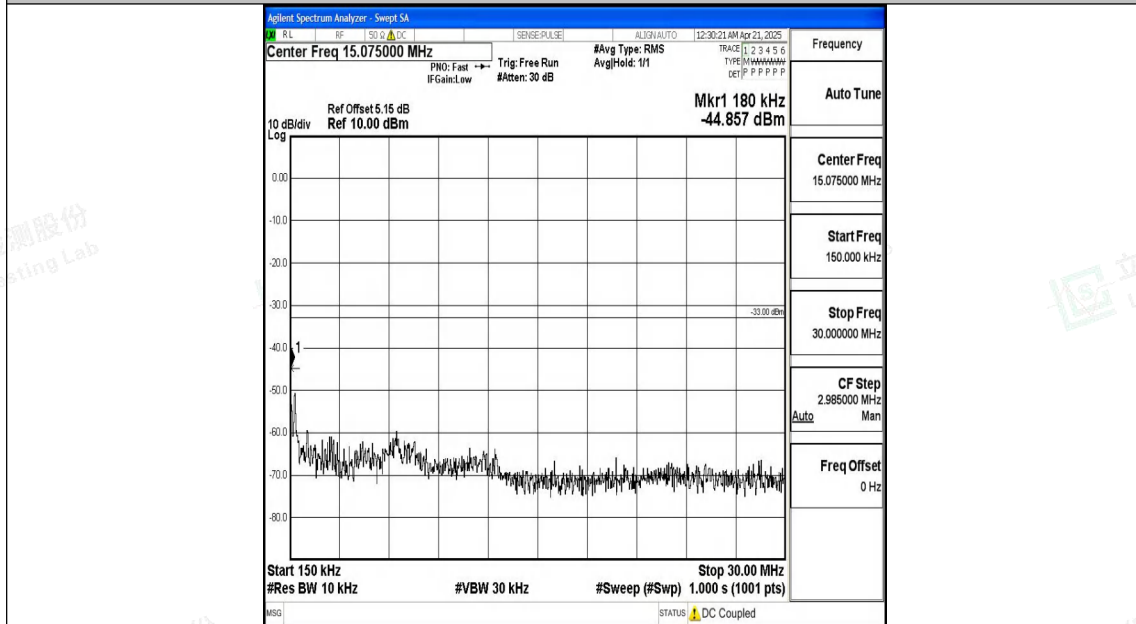

Band4_15MHz_16QAM_20025_1RB#0_30~1000_30~1000

Band4_15MHz_16QAM_2025_1RB#0_1000~3000_1000~3000

Band4_15MHz_16QAM_2025_1RB#0_3000~20000_3000~20000

Band4_15MHz_QPSK_20175_1RB#0_0.009~0.15_0.009~0.15

Band4_15MHz_QPSK_20175_1RB#0_0.15~30_0.15~30