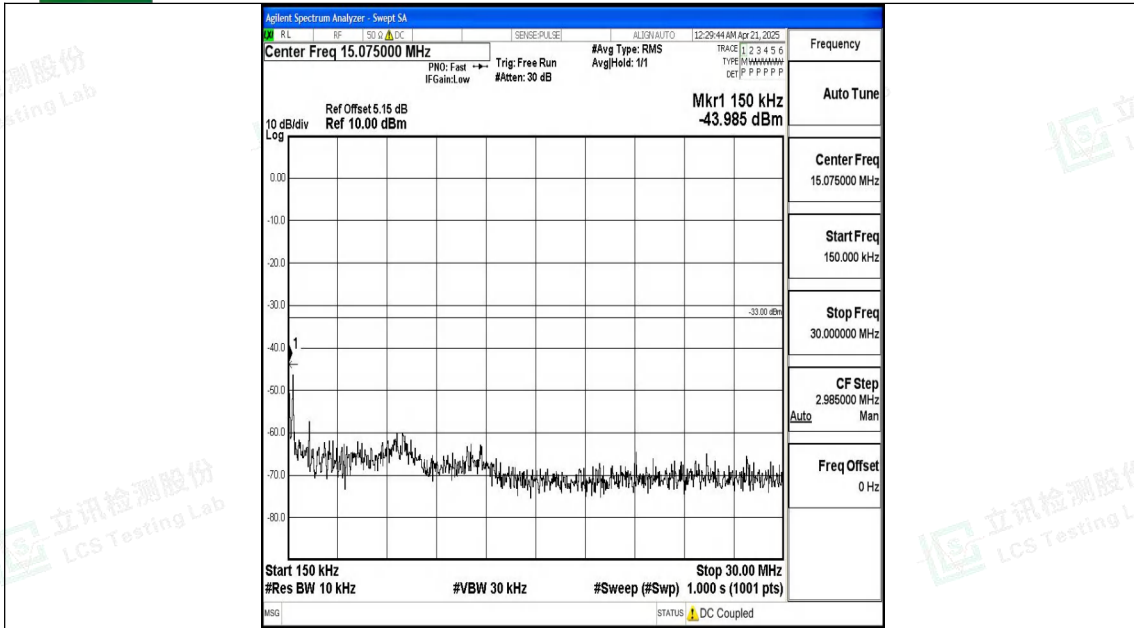

Band4_15MHz_QPSK_2025_1RB#0_0.009~0.15_0.009~0.15

Band4_15MHz_QPSK_2025_1RB#0_0.15~30_0.15~30

Band4_15MHz_QPSK_20025_1RB#0_30~1000_30~1000

Band4_15MHz_QPSK_20025_1RB#0_1000~3000_1000~3000

Band4_15MHz_16QAM_20025_1RB#0_0.15~30_0.15~30