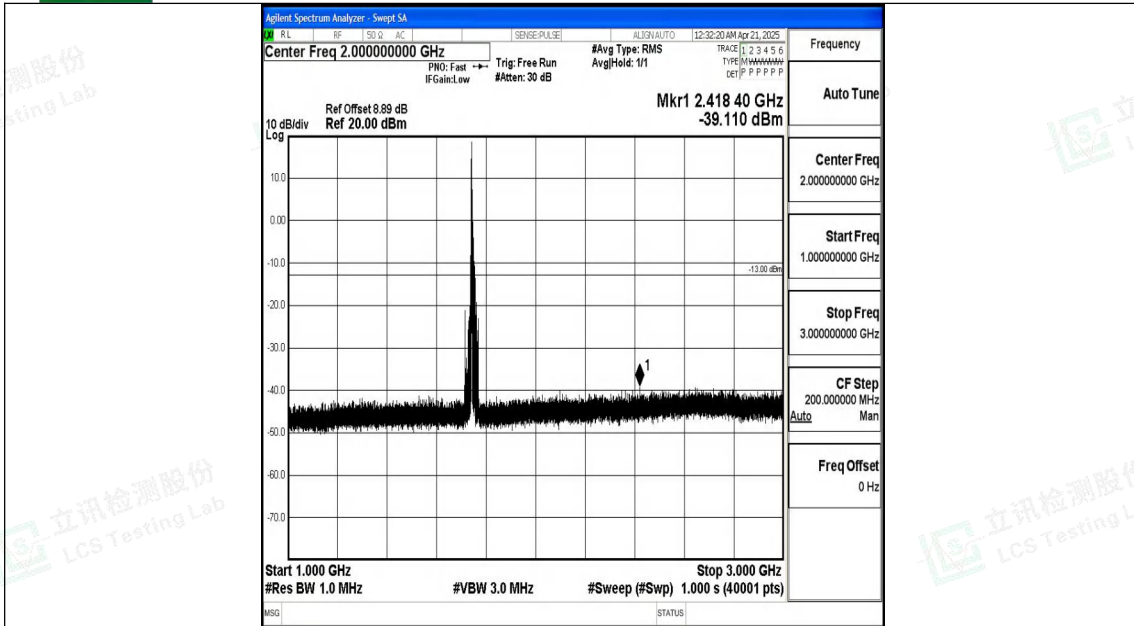

Band4_15MHz_16QAM_20325_1RB#0_30~1000_30~1000

Band4_15MHz_16QAM_20325_1RB#0_1000~3000_1000~3000