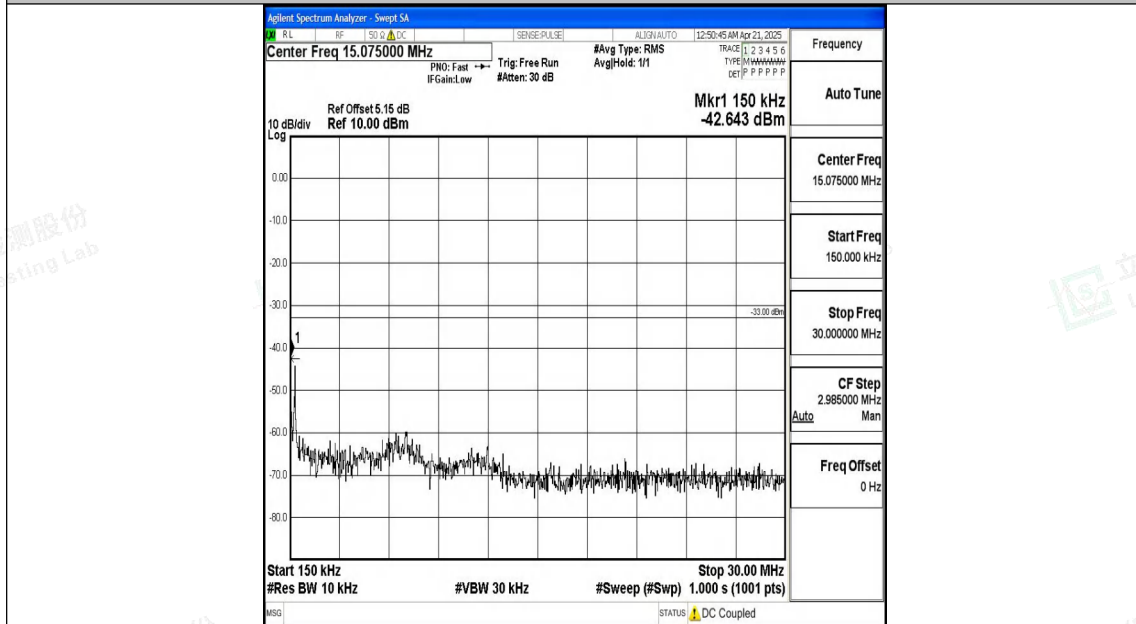

Band4_20MHz_16QAM_20050_1RB#0_30~1000_30~1000

Band4_20MHz_16QAM_20050_1RB#0_1000~3000_1000~3000

Band4_20MHz_16QAM_20050_1RB#0_3000~20000_3000~20000

Band4_20MHz_QPSK_20175_1RB#0_0.009~0.15_0.009~0.15

Band4_20MHz_QPSK_20175_1RB#0_0.15~30_0.15~30