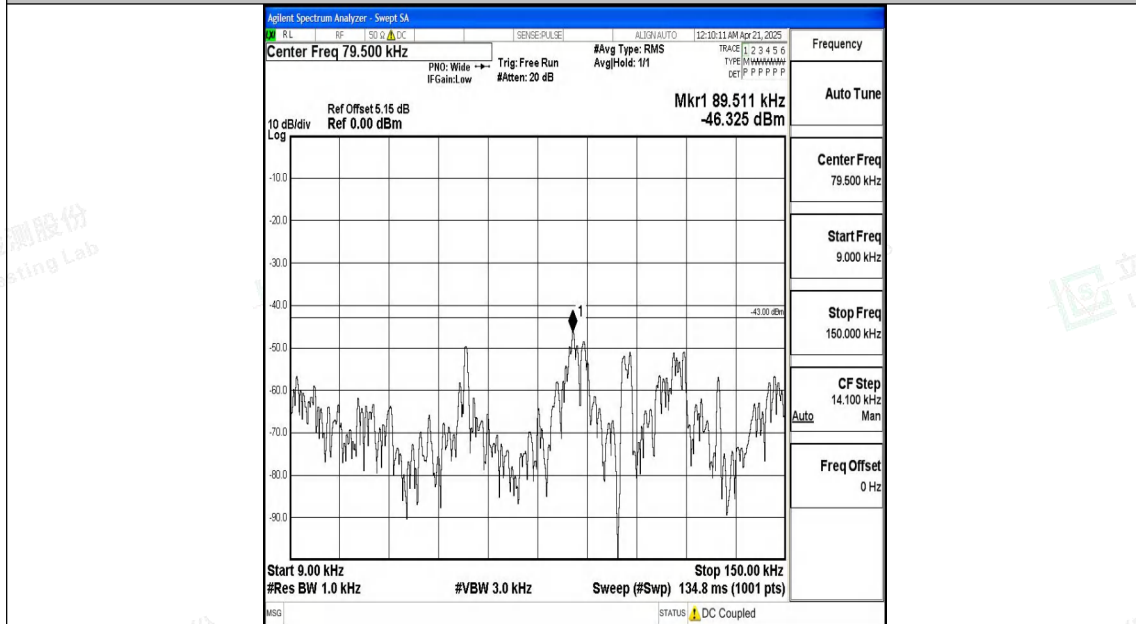

Band4_10MHz_QPSK_20350_1RB#0_0.009~0.15_0.009~0.15

Band4_10MHz_QPSK_20350_1RB#0_0.15~30_0.15~30

Band4_10MHz_QPSK_20350_1RB#0_30~1000_30~1000

Band4_10MHz_QPSK_20350_1RB#0_1000~3000_1000~3000

Band4_10MHz_QPSK_20350_1RB#0_3000~20000_3000~20000