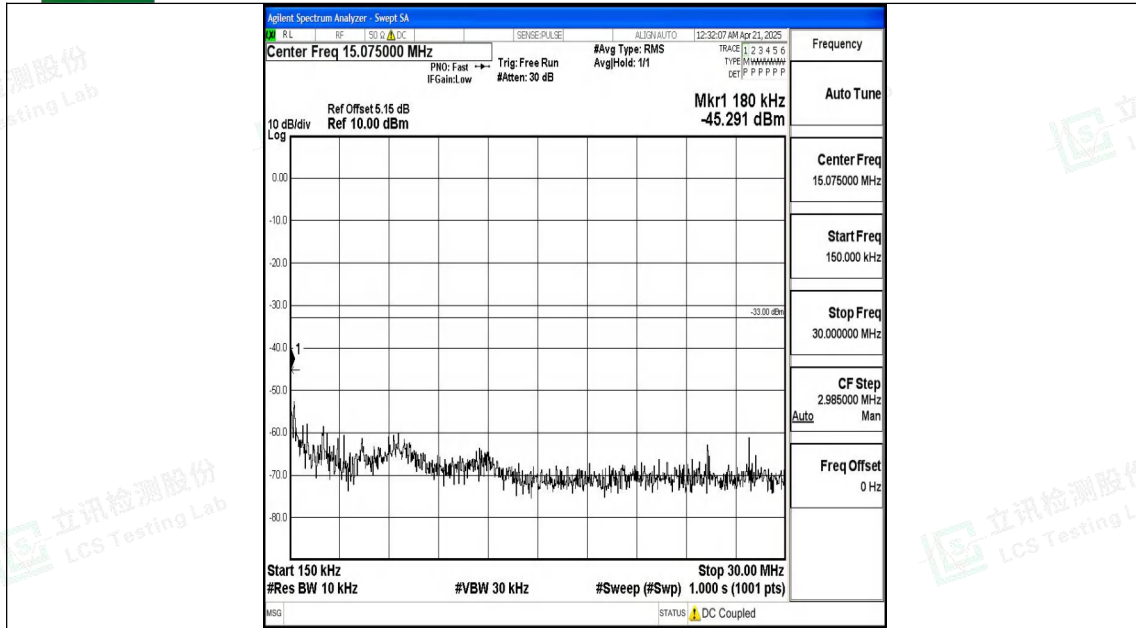

Band4_15MHz_QPSK_20325_1RB#0_30~1000_30~1000

Band4_15MHz_QPSK_20325_1RB#0_1000~3000_1000~3000

Band4_15MHz_QPSK_20325_1RB#0_3000~20000_3000~20000

Band4_15MHz_16QAM_20325_1RB#0_0.009~0.15_0.009~0.15

Band4_15MHz_16QAM_20325_1RB#0_0.15~30_0.15~30