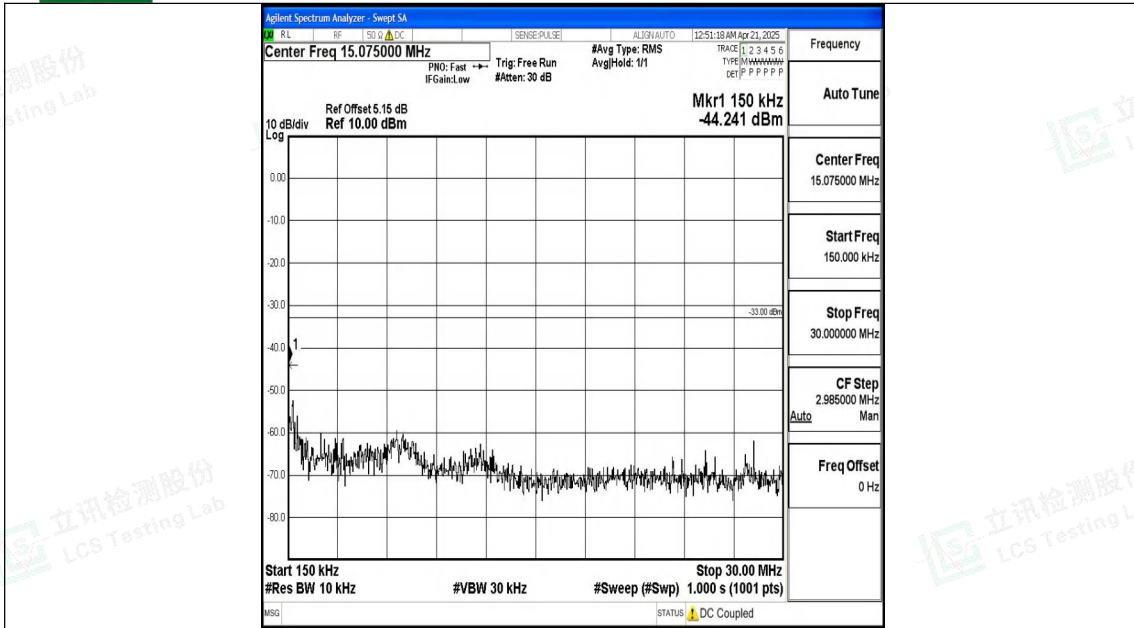

Band4_20MHz_QPSK_20175_1RB#0_30~1000_30~1000

Band4_20MHz_QPSK_20175_1RB#0_1000~3000_1000~3000

Band4_20MHz_QPSK_20175_1RB#0_3000~20000_3000~20000

Band4_20MHz_16QAM_20175_1RB#0_0.009~0.15_0.009~0.15

Band4_20MHz_16QAM_20175_1RB#0_0.15~30_0.15~30