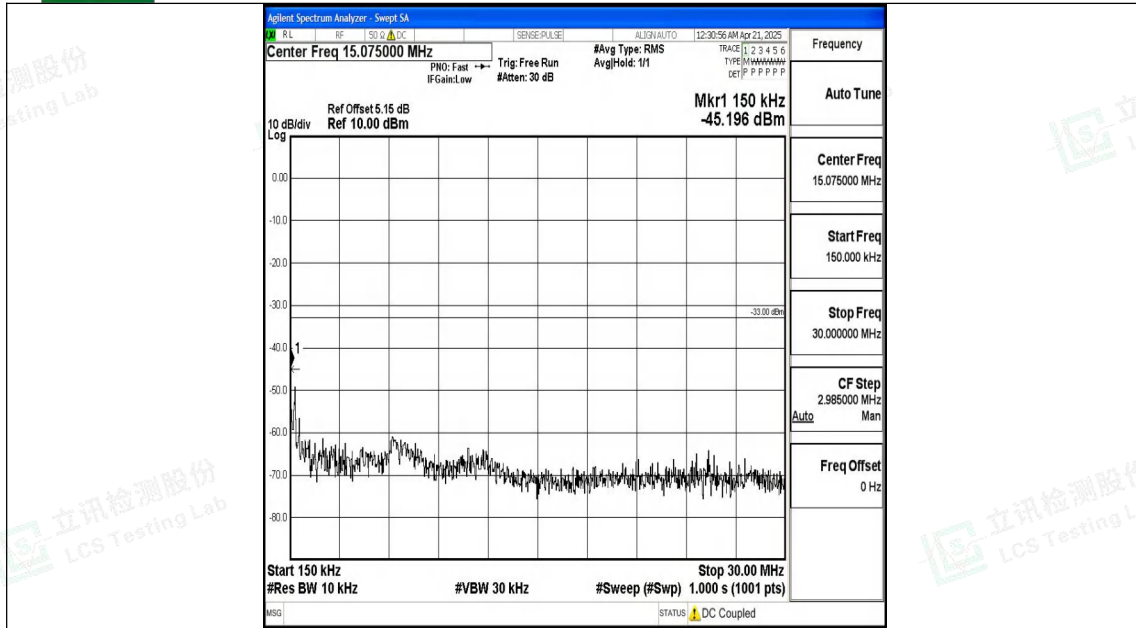

Band4_15MHz_QPSK_20175_1RB#0_30~1000_30~1000

Band4_15MHz_QPSK_20175_1RB#0_1000~3000_1000~3000

Band4_15MHz_QPSK_20175_1RB#0_3000~20000_3000~20000

Band4_15MHz_16QAM_20175_1RB#0_0.009~0.15_0.009~0.15

Band4_15MHz_16QAM_20175_1RB#0_0.15~30_0.15~30