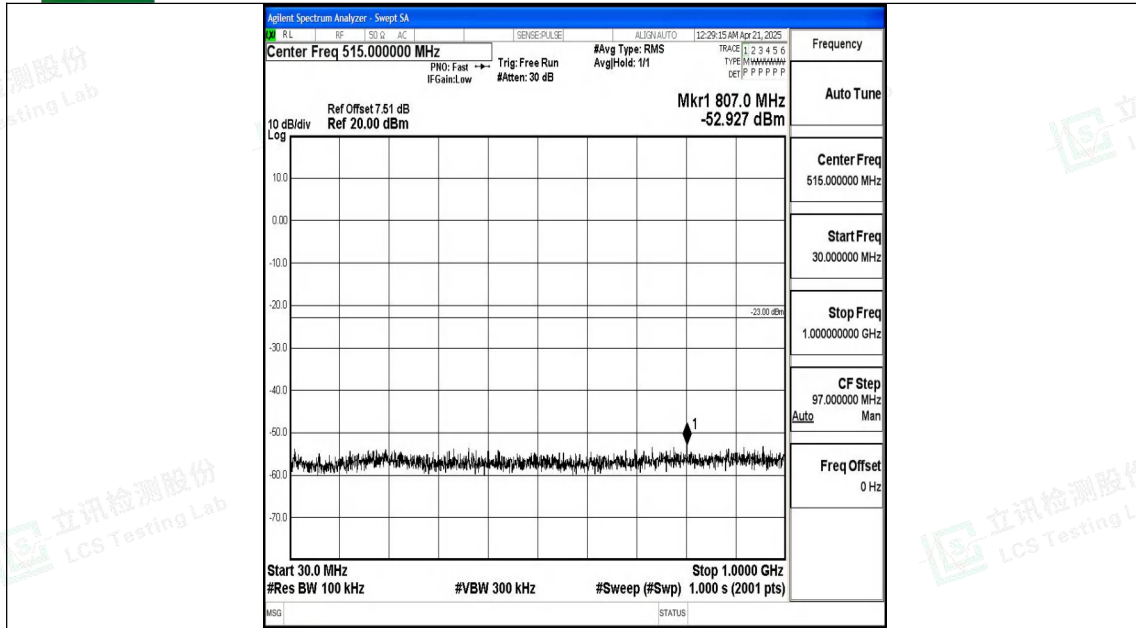

Band4_15MHz_QPSK_2025_1RB#0_0.15~30_0.15~30

Band4_15MHz_QPSK_20025_1RB#0_30~1000_30~1000