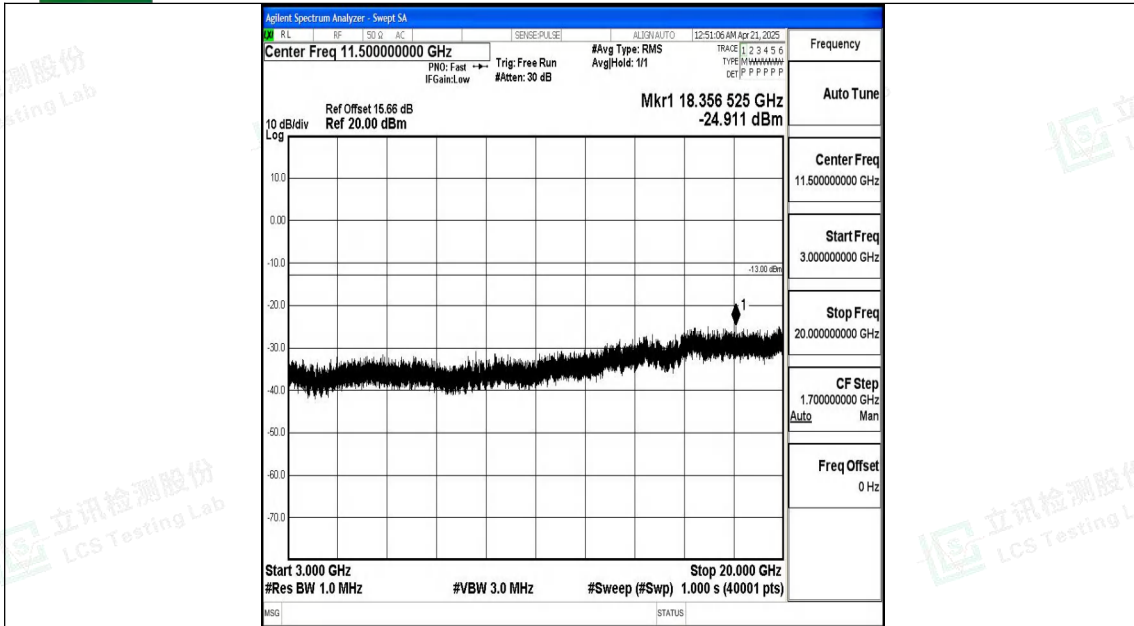

Band4_20MHz_QPSK_20175_1RB#0_1000~3000_1000~3000

Band4_20MHz_QPSK_20175_1RB#0_3000~20000_3000~20000