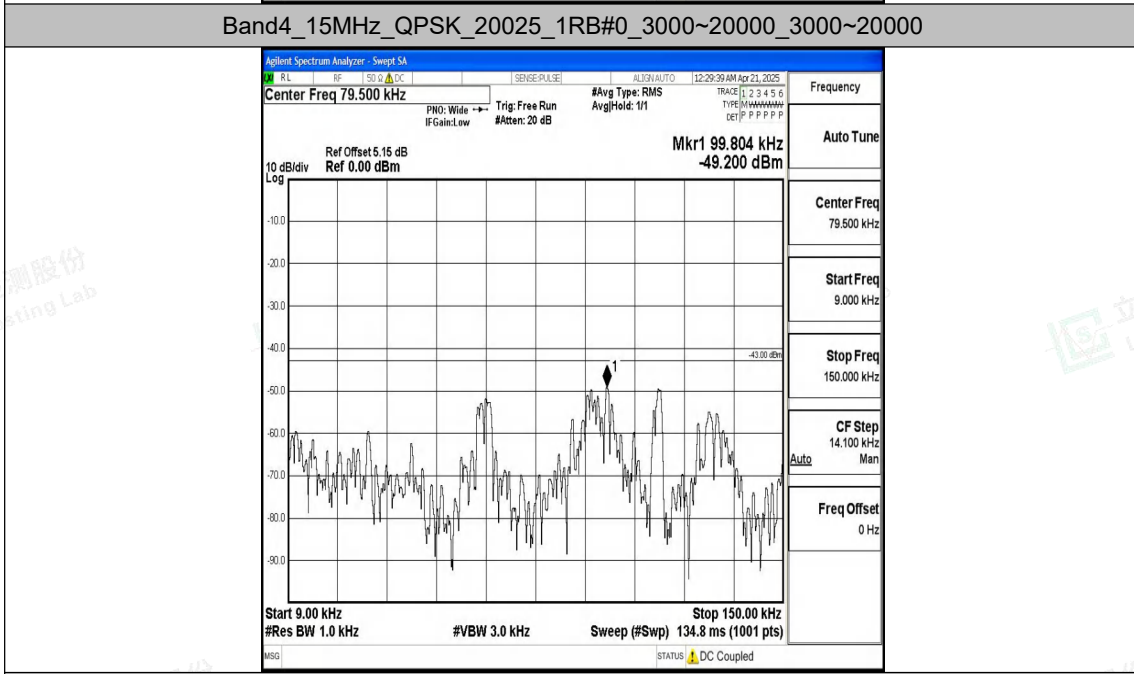

Band4_15MHz_QPSK_2025_1RB#0_0.009~0.15_0.009~0.15

Band4_15MHz_QPSK_2025_1RB#0_0.15~30_0.15~30

Band4_15MHz_QPSK_20025_1RB#0_30~1000_30~1000

Band4_15MHz_QPSK_20025_1RB#0_1000~3000_1000~3000

Band4_15MHz_16QAM_20025_1RB#0_0.15~30_0.15~30