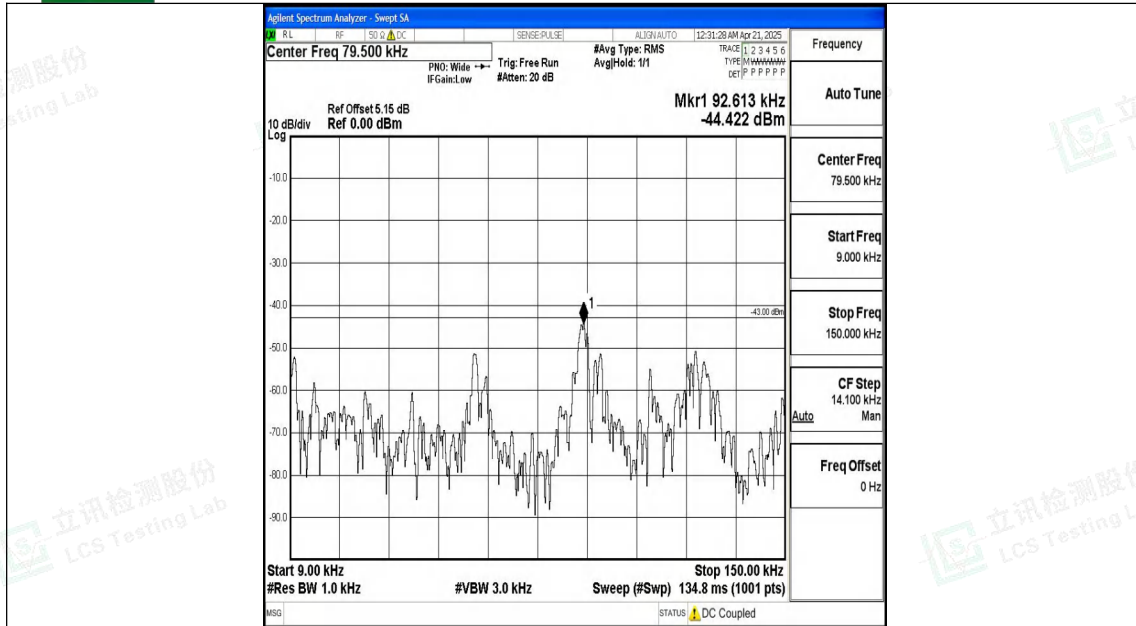

Band4_15MHz_16QAM_20175_1RB#0_30~1000_30~1000

Band4_15MHz_16QAM_20175_1RB#0_1000~3000_1000~3000

Band4_15MHz_16QAM_20175_1RB#0_3000~20000_3000~20000

Band4_15MHz_QPSK_20325_1RB#0_0.009~0.15_0.009~0.15

Band4_15MHz_QPSK_20325_1RB#0_0.15~30_0.15~30