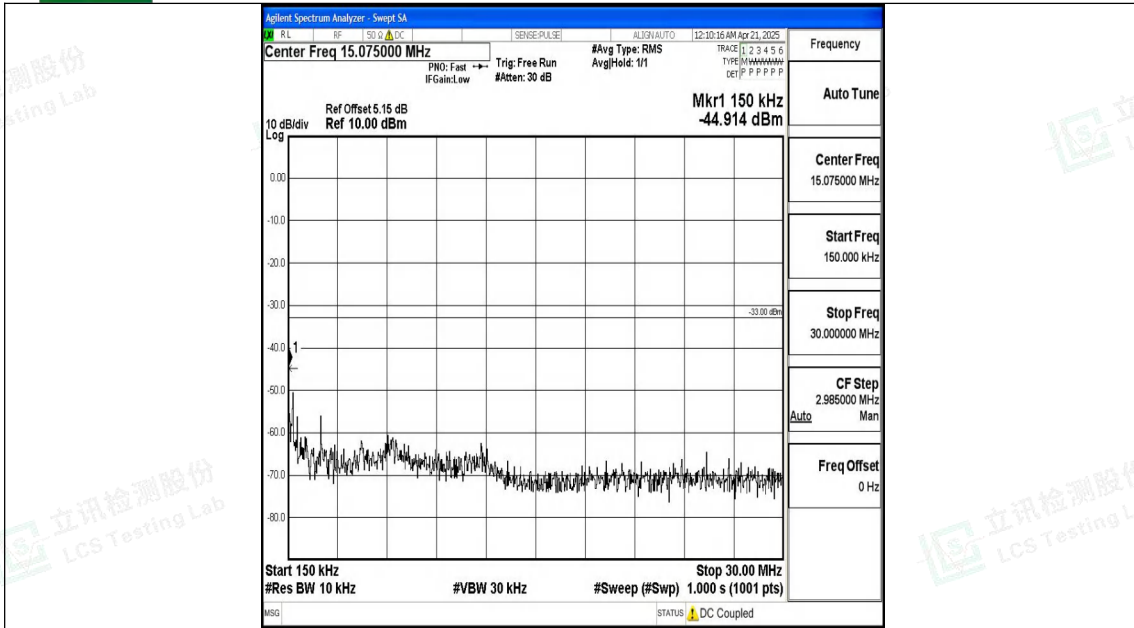

Band4_10MHz_16QAM_20350_1RB#0_0.009~0.15_0.009~0.15

Band4_10MHz_16QAM_20350_1RB#0_0.15~30_0.15~30