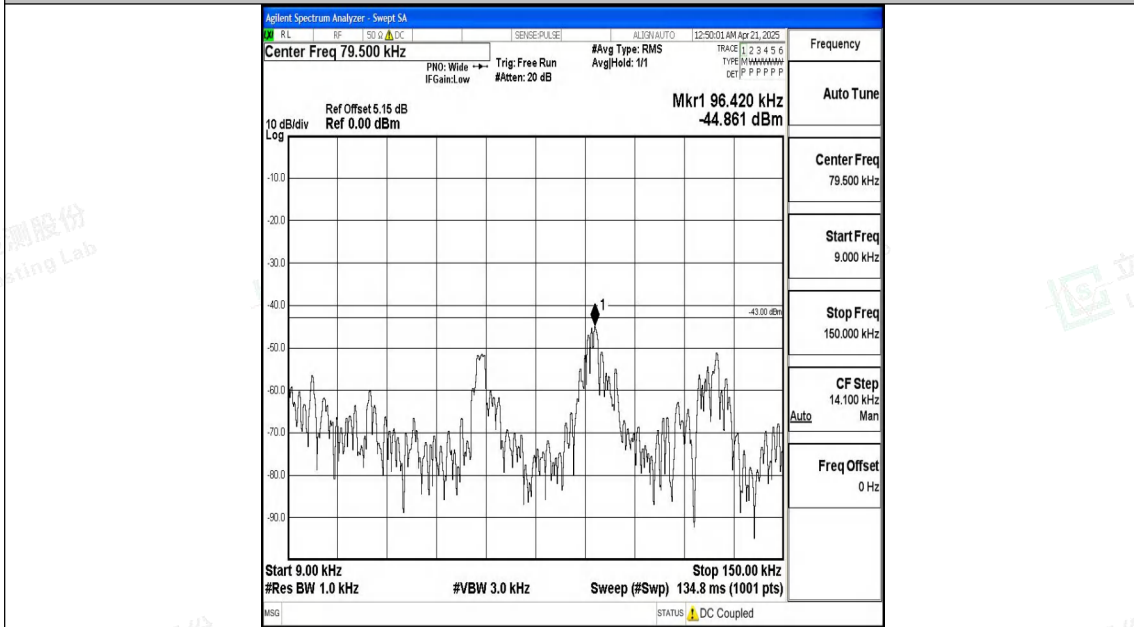

Band4_20MHz_QPSK_20050_1RB#0_30~1000_30~1000

Band4_20MHz_QPSK_20050_1RB#0_1000~3000_1000~3000

Band4_20MHz_QPSK_20050_1RB#0_3000~20000_3000~20000

Band4_20MHz_16QAM_20050_1RB#0_0.009~0.15_0.009~0.15

Band4_20MHz_16QAM_20050_1RB#0_0.15~30_0.15~30