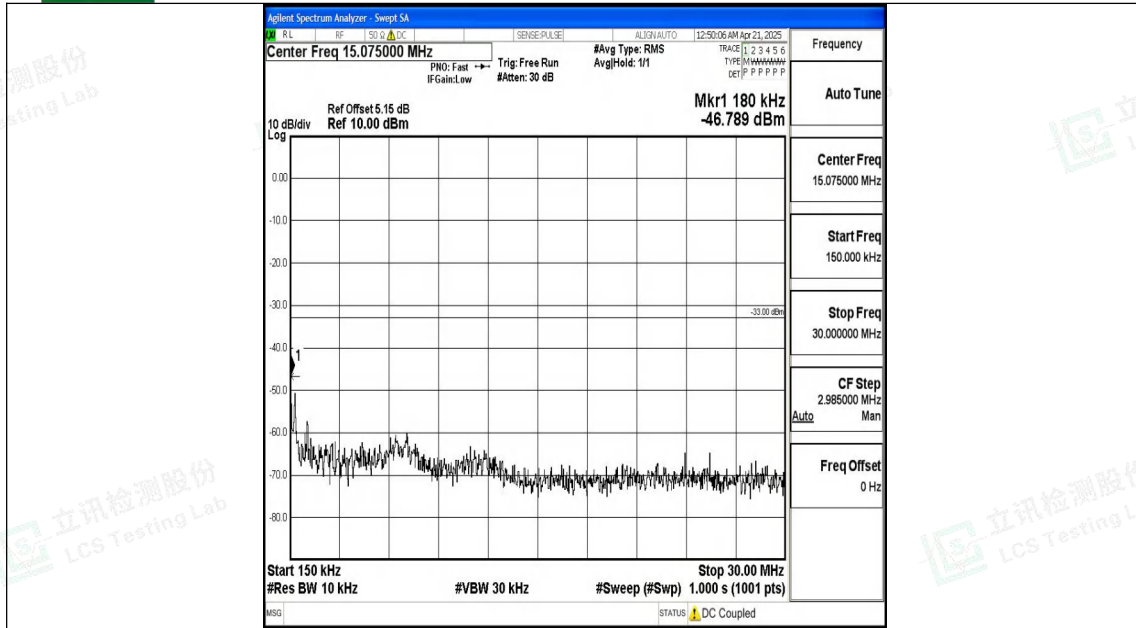

Band4_20MHz_QPSK_20050_1RB#0_30~1000_30~1000

Band4_20MHz_QPSK_20050_1RB#0_1000~3000_1000~3000

Band4_20MHz_QPSK_20050_1RB#0_3000~20000_3000~20000

Band4_20MHz_16QAM_20050_1RB#0_0.009~0.15_0.009~0.15

Band4_20MHz_16QAM_20050_1RB#0_0.15~30_0.15~30