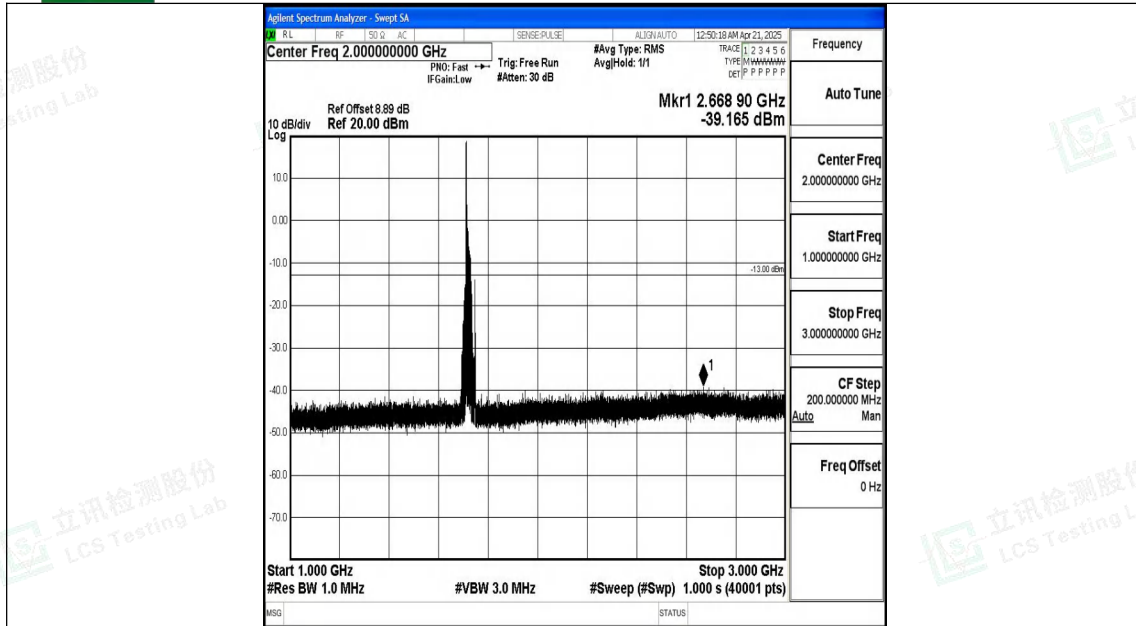

Band4_20MHz_16QAM_20050_1RB#0_30~1000_30~1000

Band4_20MHz_16QAM_20050_1RB#0_1000~3000_1000~3000