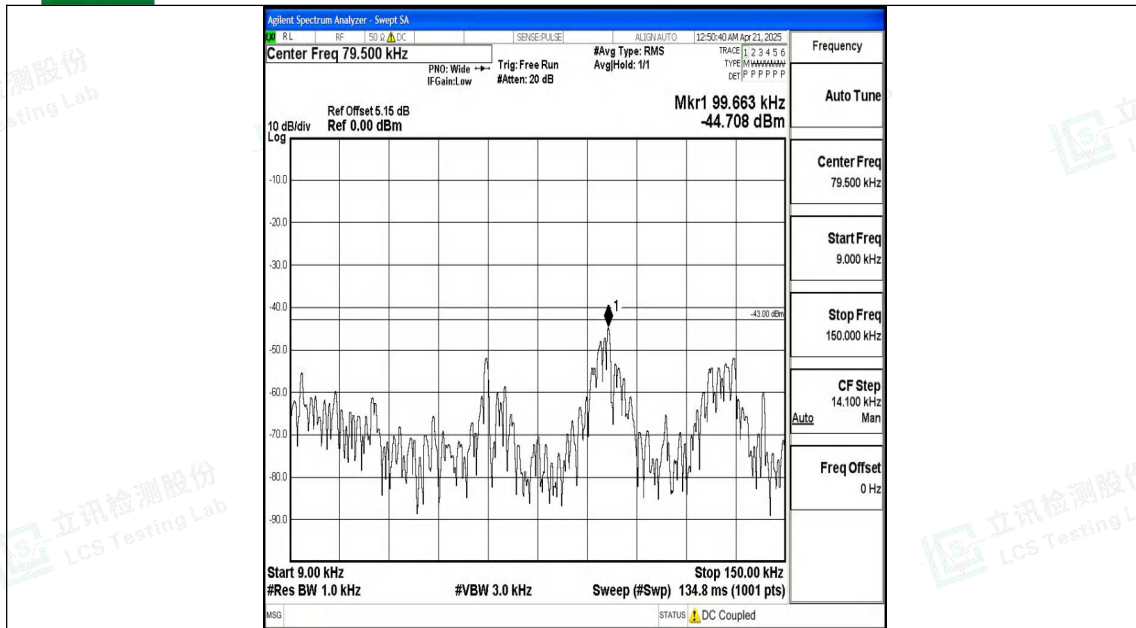

Band4_20MHz_16QAM_20050_1RB#0_30~1000_30~1000

Band4_20MHz_16QAM_20050_1RB#0_1000~3000_1000~3000

Band4_20MHz_16QAM_20050_1RB#0_3000~20000_3000~20000

Band4_20MHz_QPSK_20175_1RB#0_0.009~0.15_0.009~0.15

Band4_20MHz_QPSK_20175_1RB#0_0.15~30_0.15~30