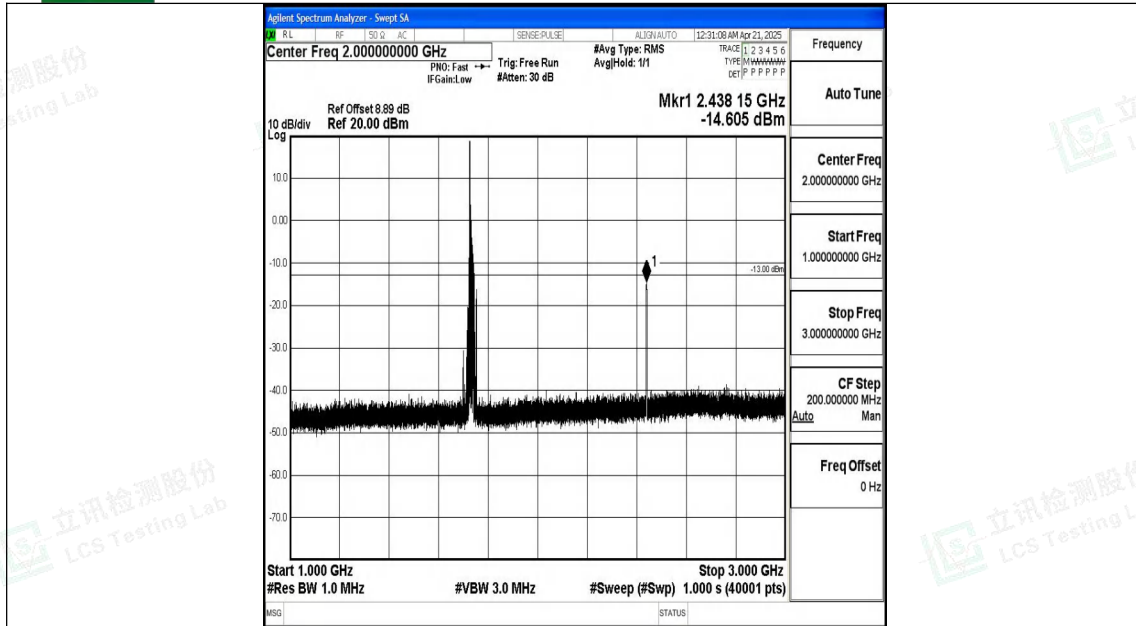

Band4_15MHz_16QAM_20175_1RB#0_30~1000_30~1000

Band4_15MHz_16QAM_20175_1RB#0_1000~3000_1000~3000