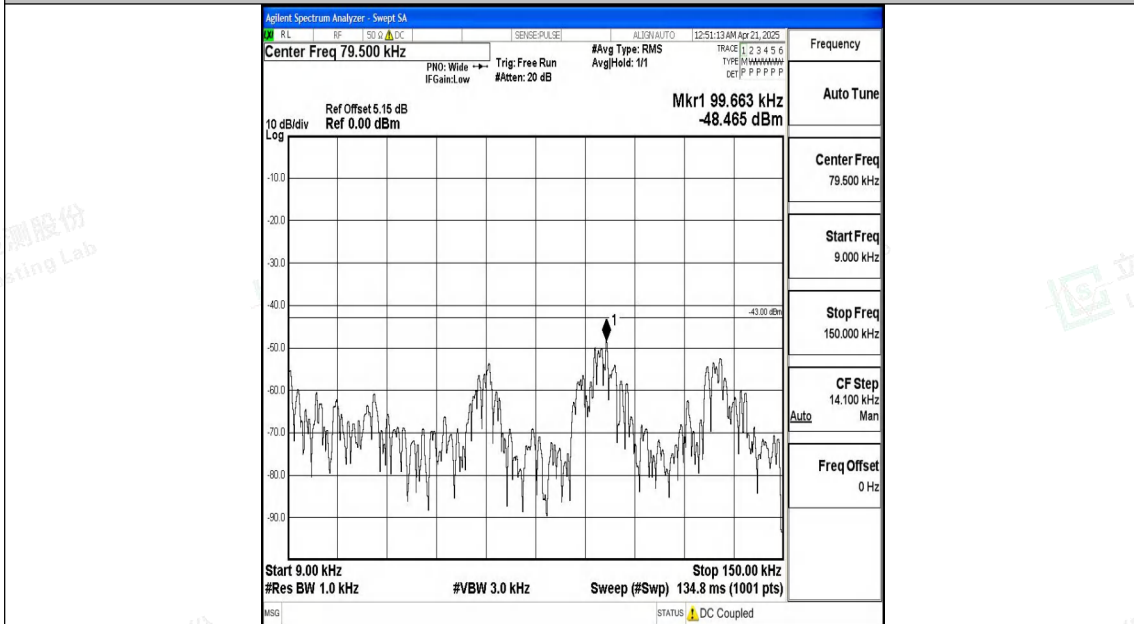

Band4_20MHz_QPSK_20175_1RB#0_30~1000_30~1000

Band4_20MHz_QPSK_20175_1RB#0_1000~3000_1000~3000

Band4_20MHz_QPSK_20175_1RB#0_3000~20000_3000~20000

Band4_20MHz_16QAM_20175_1RB#0_0.009~0.15_0.009~0.15

Band4_20MHz_16QAM_20175_1RB#0_0.15~30_0.15~30