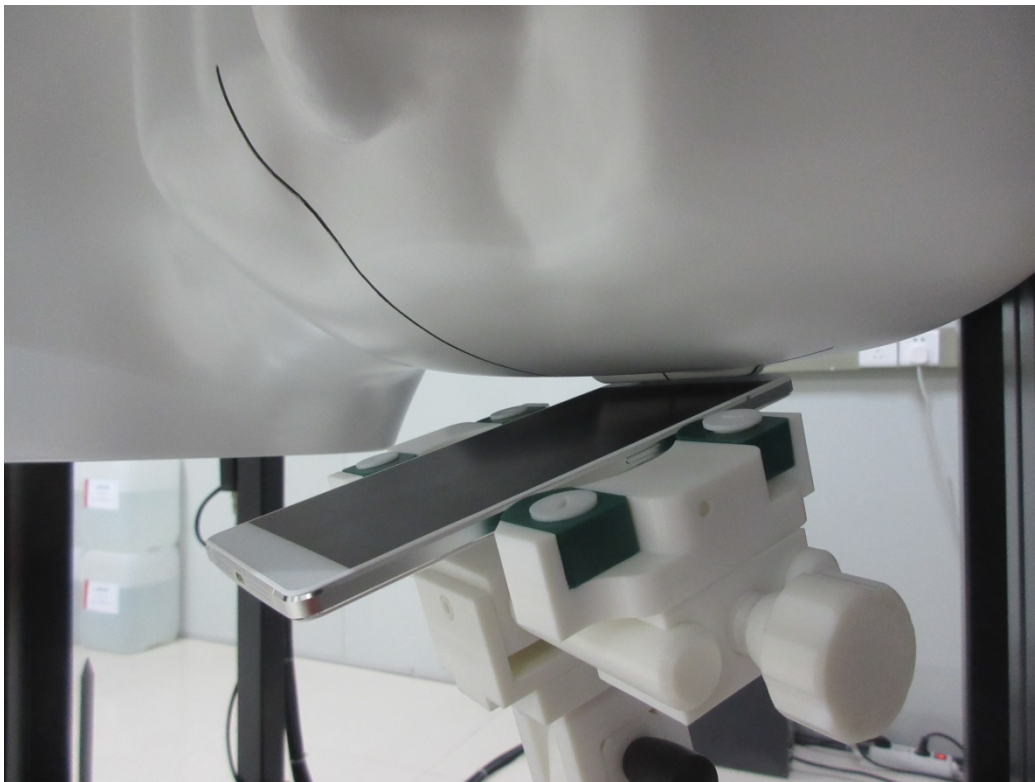

EUT TEST PHOTOGRAPHS

Photograph of the depth in the Head Phantom

Photograph of the depth in the Body Phantom

Head Setup Photo(Left cheek)

Head Setup Photo(Left Tilt)

Head Setup Photo(Right Cheek)

Head Setup Photo(Right Tilt)

10mm body-worn Back Side Setup Photo(hotspot)

10mm body-worn Front Side Setup Photo(hotspot)

10mm body-worn Right Side Setup Photo(hotspot)

10mm body-worn Left Side Setup Photo(hotspot)

10mm body-worn Top Side Setup Photo(hotspot)

10mm body-worn Bottom Side Setup Photo(hotspot)