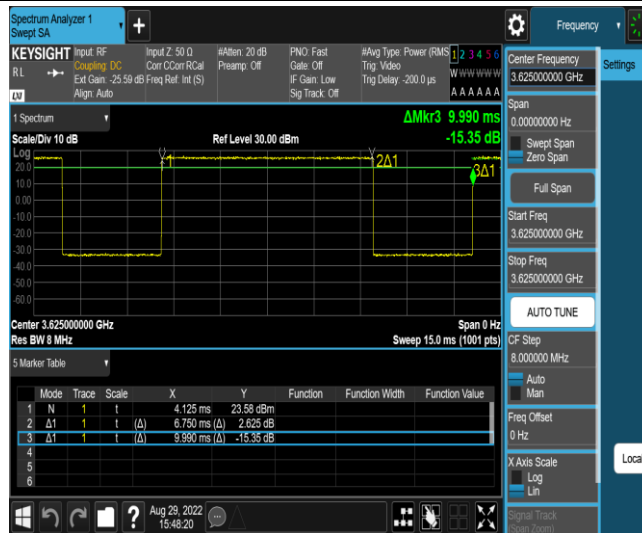

Test Graphs

Band48-10MHz-QPSK-55290-E-TM1.1

Band48-10MHz-64QAM-55290-E-TM3.1

Band48-10MHz-QPSK-55990-E-TM1.1

Band48-10MHz-64QAM-55990-E-TM3.1

Band48-10MHz-QPSK-56690-E-TM1.1

Band48-10MHz-64QAM-56690-E-TM3.1

Band48-20MHz-QPSK-55340-E-TM1.1

Band48-20MHz-64QAM-55340-E-TM3.1

Band48-20MHz-QPSK-55990-E-TM1.1

Band48-20MHz-64QAM-55990-E-TM3.1

Band48-20MHz-QPSK-56640-E-TM1.1

Appendix B: Conducted Power Output Data

Test Result