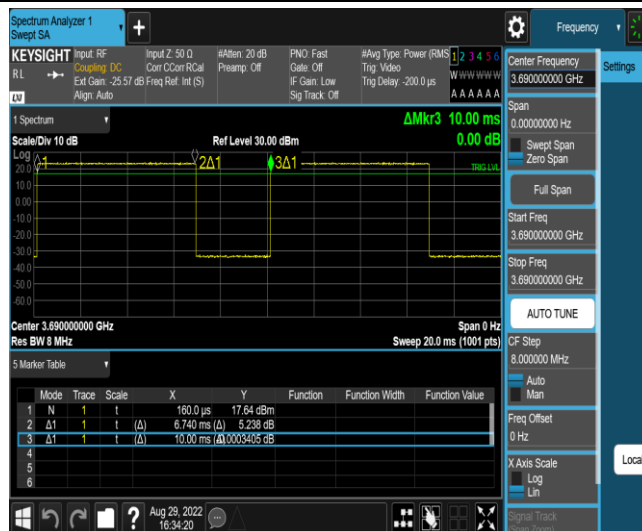

Band48-20MHz-QPSK-55340-E-TM1.1

Band48-20MHz-64QAM-55340-E-TM3.1

Band48-20MHz-QPSK-55990-E-TM1.1

Band48-20MHz-64QAM-55990-E-TM3.1

Band48-20MHz-QPSK-56640-E-TM1.1

Appendix B: Conducted Power Output Data

Test Result