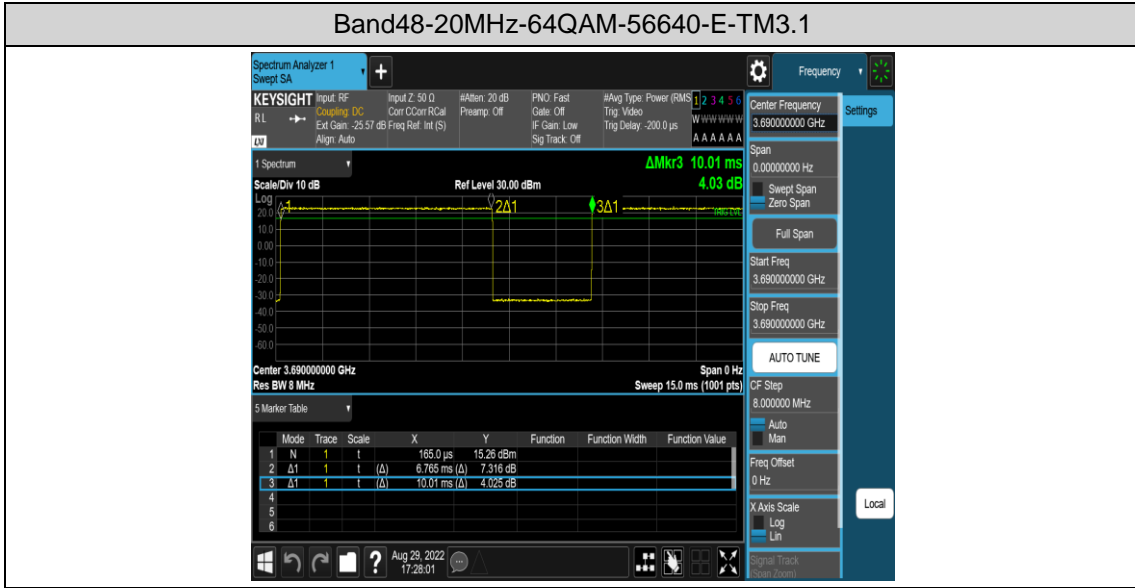

Band48-20MHz-QPSK-55340-E-TM1.1

Band48-20MHz-64QAM-55340-E-TM3.1

Band48-20MHz-QPSK-55990-E-TM1.1

Band48-20MHz-64QAM-55990-E-TM3.1

Band48-20MHz-QPSK-56640-E-TM1.1

Appendix B: Conducted Power Output Data

Test Result