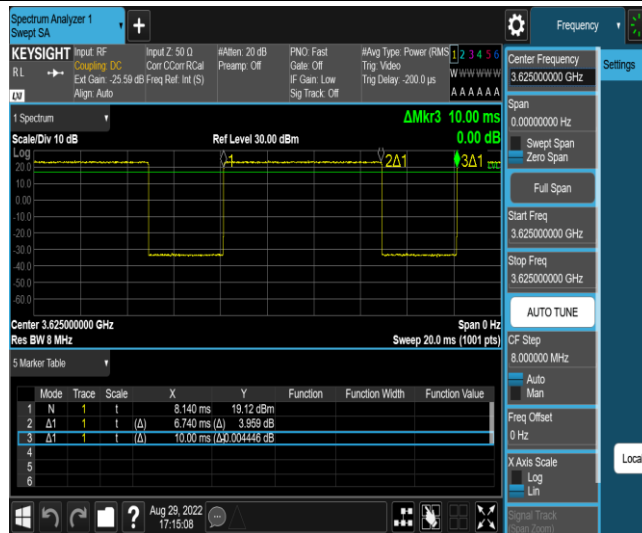

Band48-20MHz-QPSK-55340-E-TM1.1

Band48-20MHz-64QAM-55340-E-TM3.1

Band48-20MHz-QPSK-55990-E-TM1.1

Band48-20MHz-64QAM-55990-E-TM3.1

Band48-20MHz-QPSK-56640-E-TM1.1

Appendix B: Conducted Power Output Data

Test Result