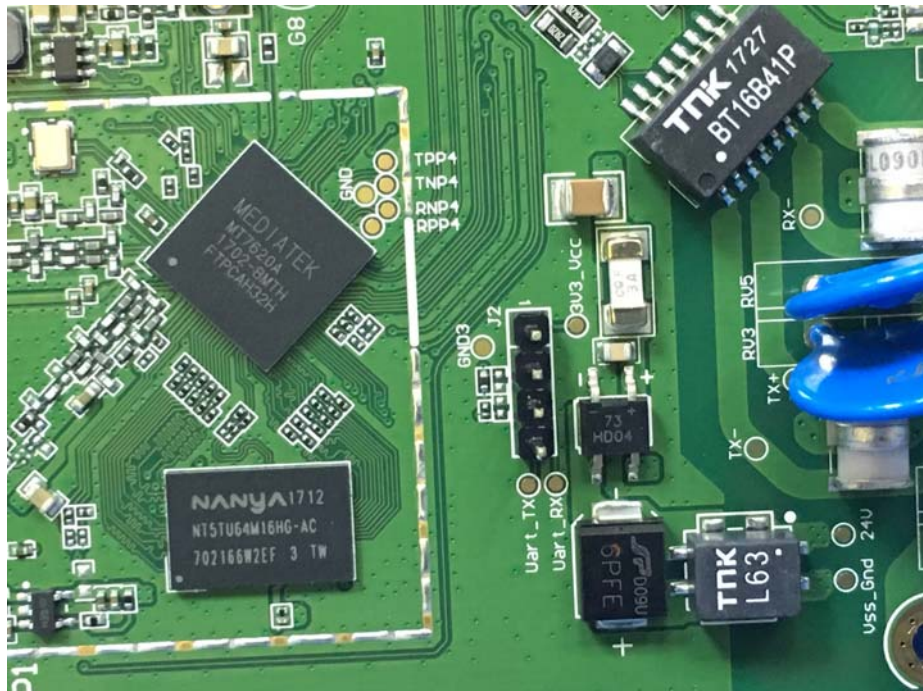

EUT – Internal View Model EG7035LM11

ANT

====End=====