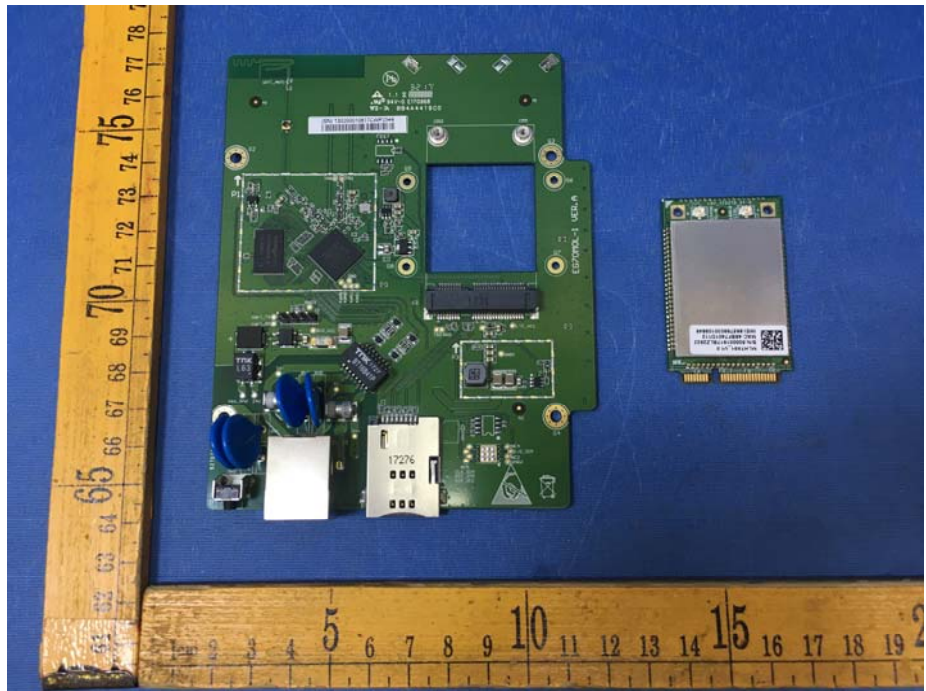

EUT – Internal View Model EG7035LM11

ANT

====End=====