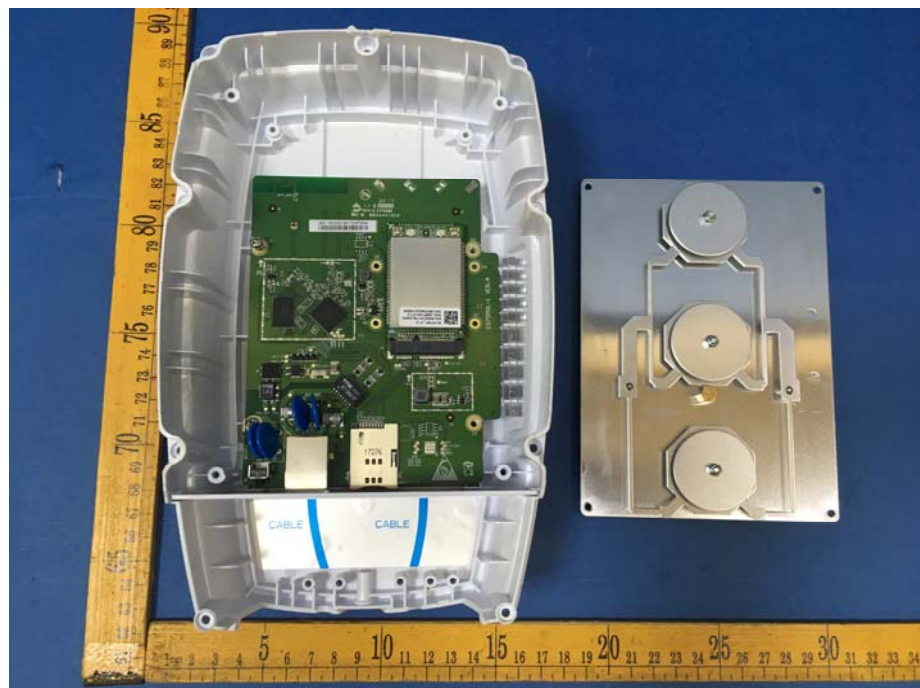

EUT – Internal View Model EG7035LM11

ANT

====End=====