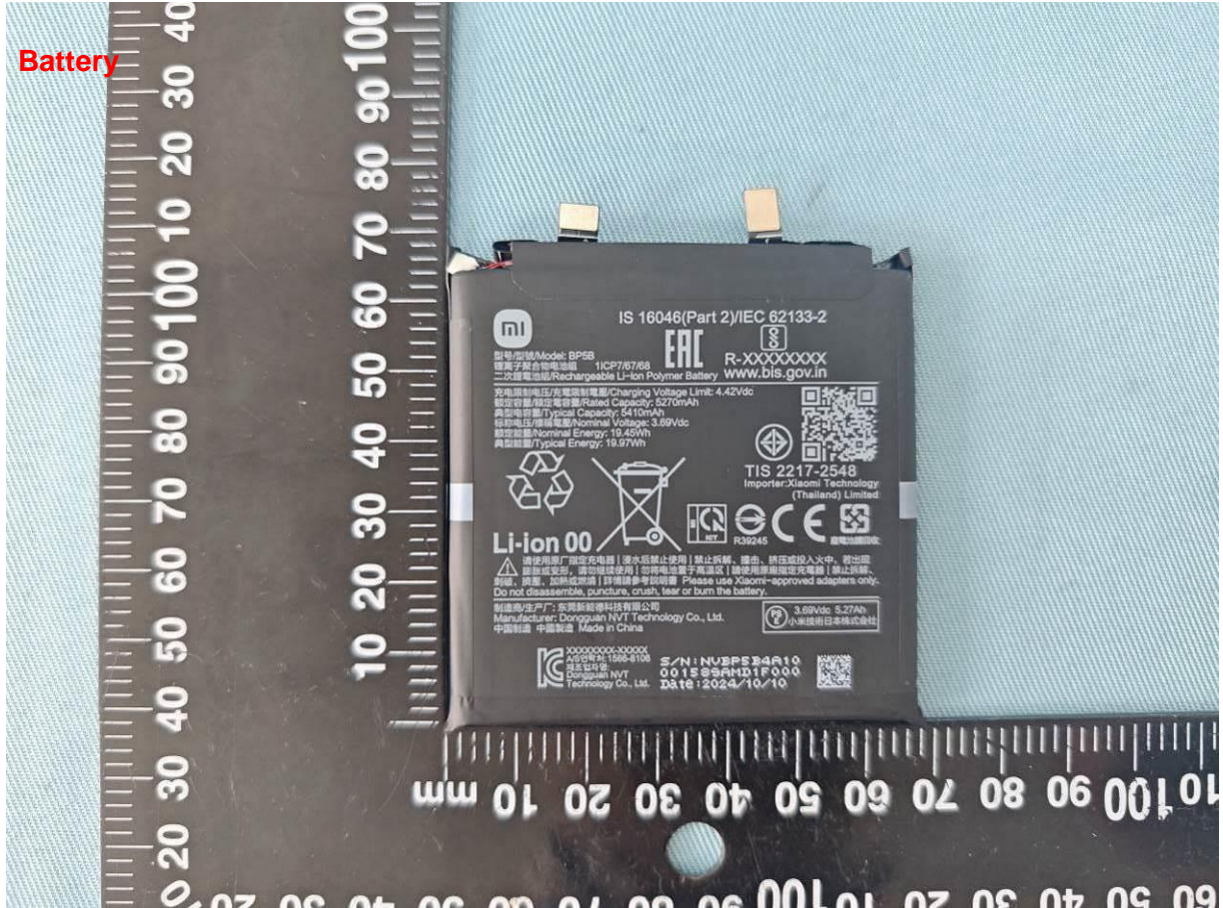

Brand Name: Xiaomi; Model Name: 25010PN30G

Brand Name: Xiaomi; Model Name: 25010PN30G

AC Adapter

Brand Name: Xiaomi; Model Name: 25010PN30G

Brand Name: Xiaomi; Model Name: 25010PN30G

Brand Name: Xiaomi; Model Name: 25010PN30G