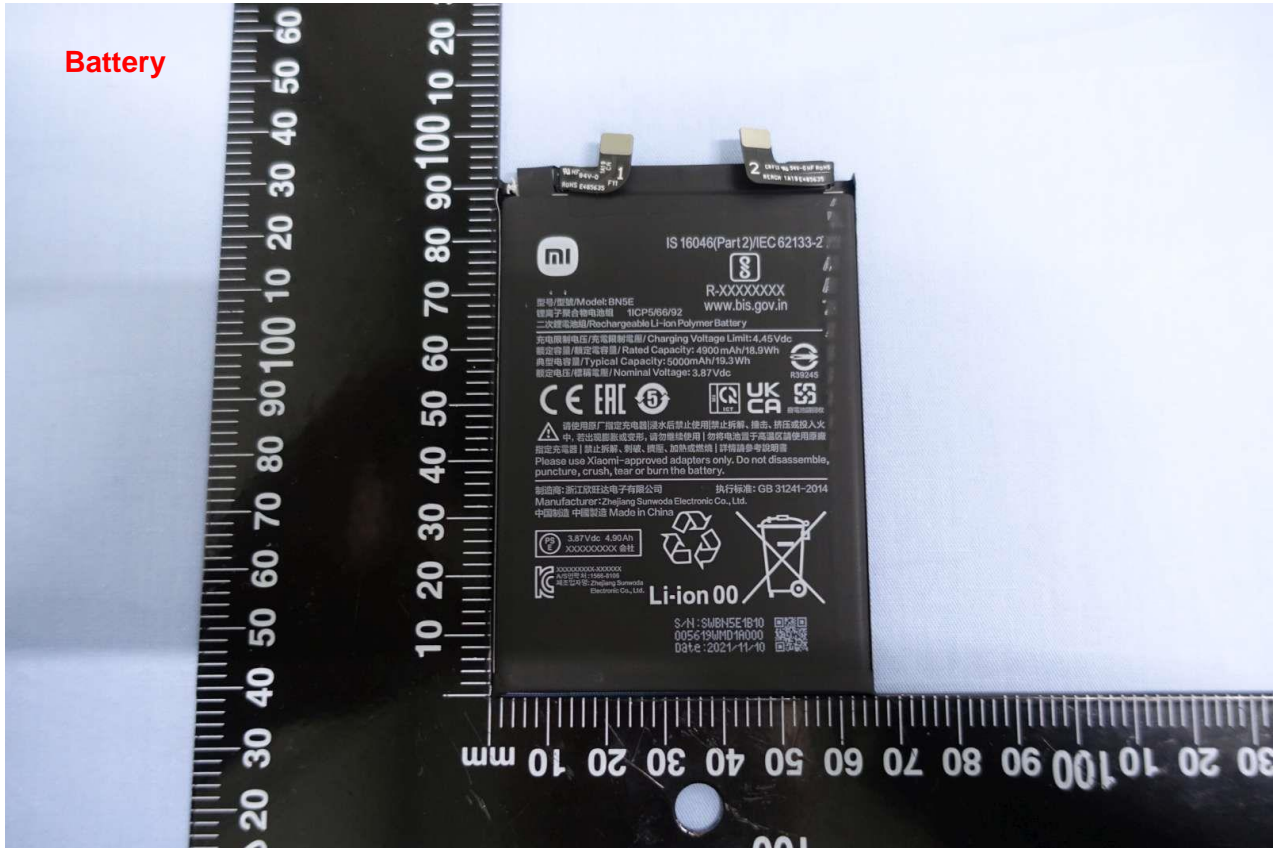

Remark: For accessories equipped with this EUT, please refer to the following photos.

Brand Name: Redmi / Model Name: 2201116SR

Brand Name: Redmi / Model Name: 2201116SR

AC Adapter

Brand Name: Redmi / Model Name: 2201116SR