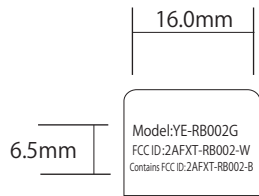

●BODY Sticker / Left side of the front body part

Molding color : Gray

Molding color : Orange

There are same shape of Body