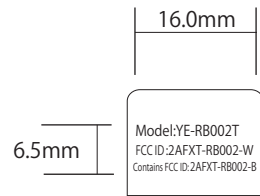

●BODY Sticker / Left side of the front body part

Molding color : Gray

Molding color : Orange

There are same shape of Body