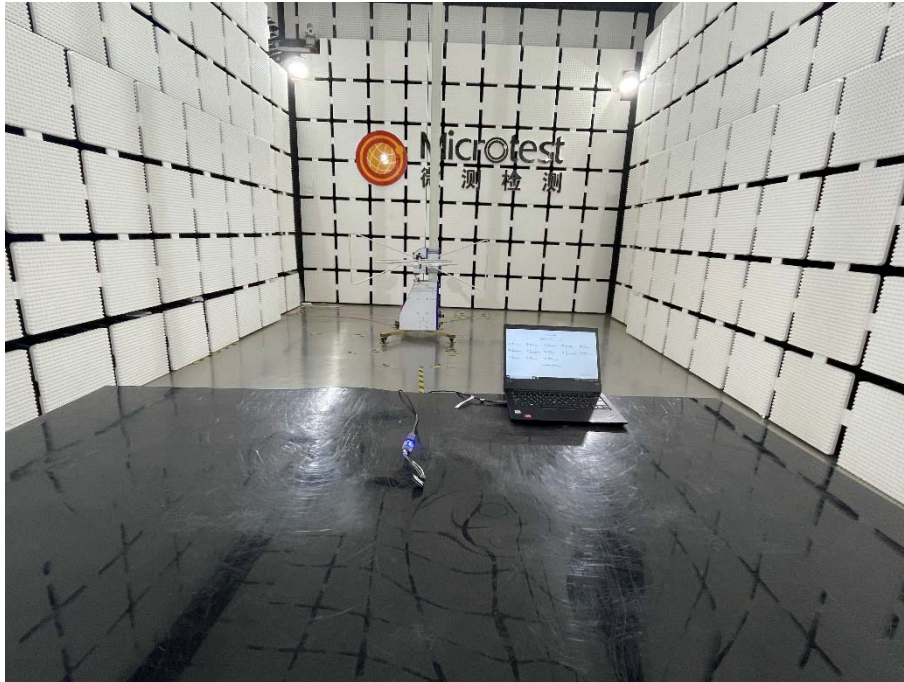

Appendix - Test Setup Photos

Model: WT8089-SF1

Radiated emissions –Below 1 GHz

Radiated emissions –Above 1 GHz

Conducted emissions

----End of Report----