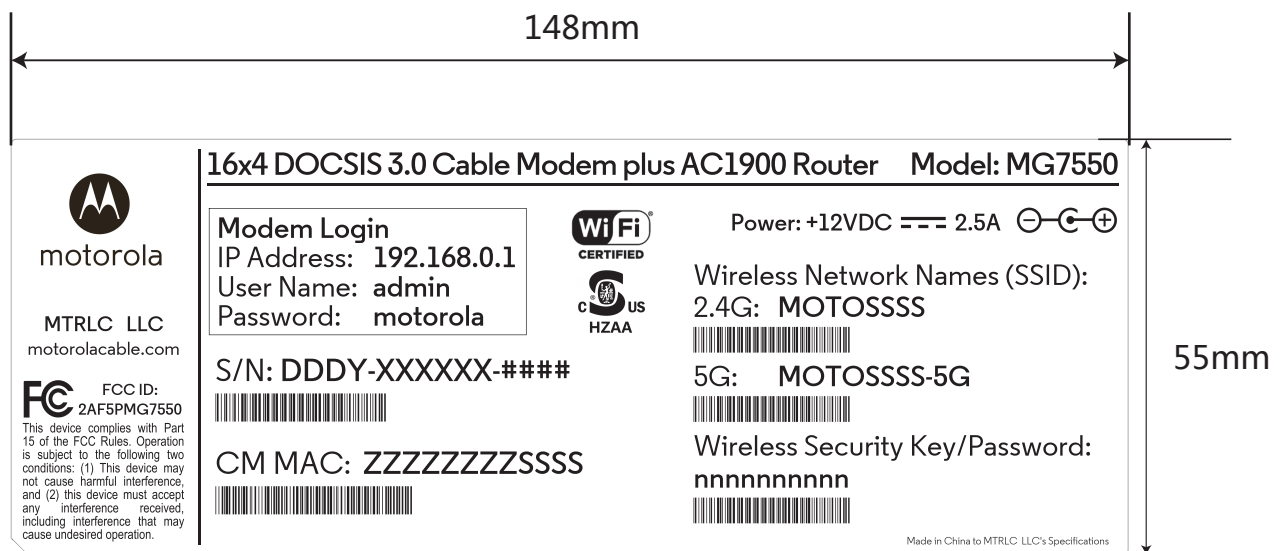

Notes:

- 1) Material : Black Text on White Polyester or equivalent with Permanent adhesive
- 2) All dimensions are in mm
- 3) The serial number will be of the Format DDDY-XXXXXX-NNNN where:
 DDD = the Julian date of the day manufacture. Example January 1 is 001, Feb 1 is 032, December 31 = 365. Tolerance = +/- 3 days
 Y = the significant digit of the Year of manufacture. Example 2010 = 0, 2011=1, 2017=7.
 XXXXXX = the exact Model Number of the Product. (MG7550)
 ##### = a sequential number from 0001 to 9999 that indicates the number of the unit produced of that type, on that day.
- 4) Printing and material must meet UL Rub Test requirements
- 5) Sheet 2 of 2 is artwork in EPS format, for all static elements.
- 6) SSID to be MOTOSSSS where SSSS is the last 4 digits of the CM MAC.
- 7) Wireless Security Key/Password "nnnnnnnnnn" is 10 random numbers and lower case letters excluding b,g,i,j,l,o,q
- 8) All barcodes are code 128 and minimum height is 4 mm
- 9) Label Size is 148 mm x 55 mm, three 1mm radiused corners and one wedge-cut corner as shown
- 10) FFFF is to be 4-letter Factory ID for the product as specified by Bureau Veritas

 motorola	16x4 DOCSIS 3.0 Cable Modem plus AC1900 Router Model: MG7550	
	Modem Login IP Address: 192.168.0.1 User Name: admin Password: motorola	 Power: +12VDC  2.5A 
MTRLC LLC motorolacable.com	 FCC ID: 2AF5PMG7550 <small>This device complies with Part 15 of the FCC Rules. Operation is subject to the following two conditions: (1) This device may not cause harmful interference, and (2) this device must accept any interference received, including interference that may cause undesired operation.</small>	Wireless Network Names (SSID): 2.4G: MOTOSSSS 5G: MOTOSSSS-5G
	S/N: DDDY-XXXXXX-#### 	Wireless Security Key/Password: nnnnnnnnnn 
	CM MAC: ZZZZZZZZSSSS 	<small>Made in China to MTRLC LLC's Specifications</small>