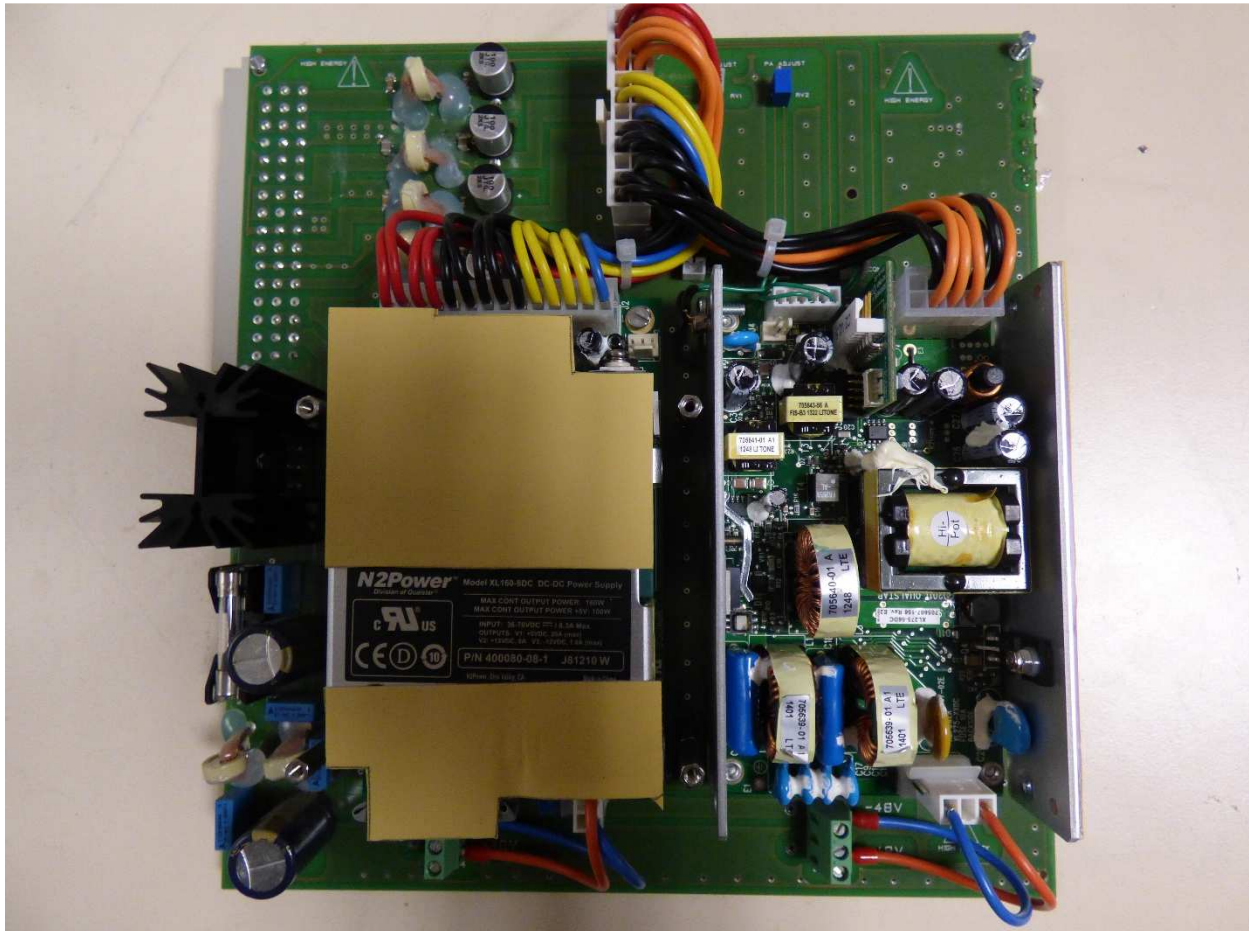

Model : NeTISB25

FCC ID : 2AF31-BSTETRA460

IC ID : 20543-BSTETRA460

Date : 29/01/2016

INTERNAL PHOTOGRAPHS - Alim 48-56v

View 1

View 2

INTERNAL PHOTOGRAPHS – CPUBDT2

View 1

View 2

INTERNAL PHOTOGRAPHS – UCM3

View 1

View 2

INTERNAL PHOTOGRAPHS – DCTR

View 1

View 2