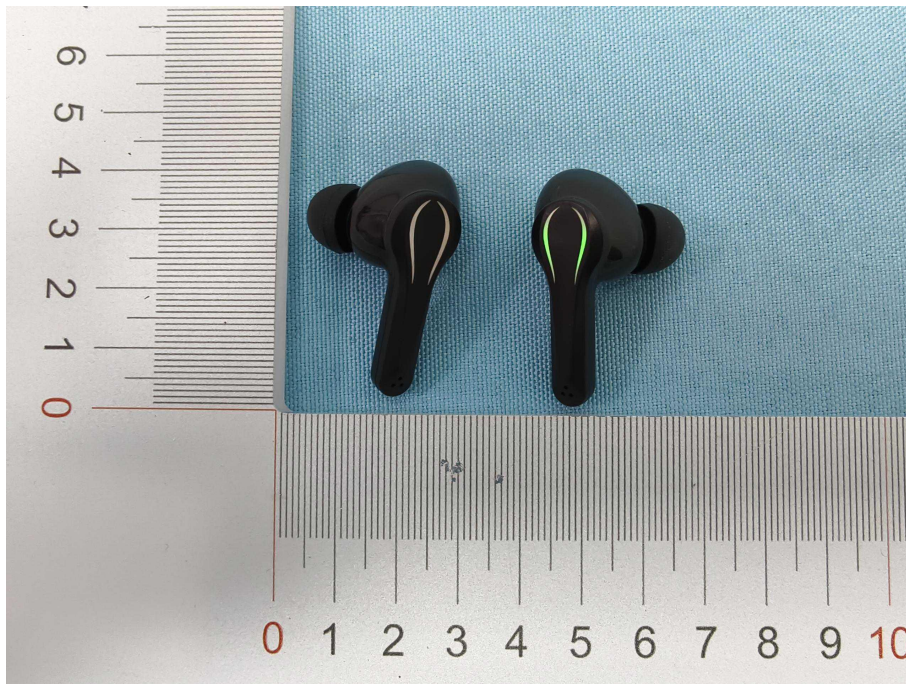

Appendix II -- External Photograph

Shenzhen Anbotek Compliance Laboratory Limited

Address: Sogood Industrial Zone Laboratory & 1/F. of Building D, Sogood Science and Technology Park, Sanwei Community, Hangcheng Subdistrict, Bao'an District, Shenzhen, Guangdong, China
Tel: (86)0755-26066440 Email: service@anbotek.com