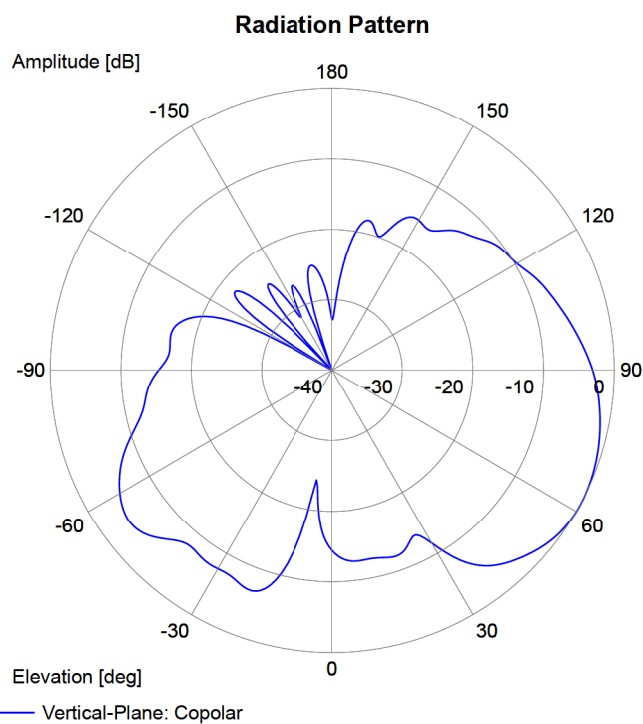

1399.35.0002

Object: SWA 2456/360/6/0/MIMO_2

Article-No.: 84123697

Lot-No.: 5013

Port: Port 1

Frequency: 5975 MHz