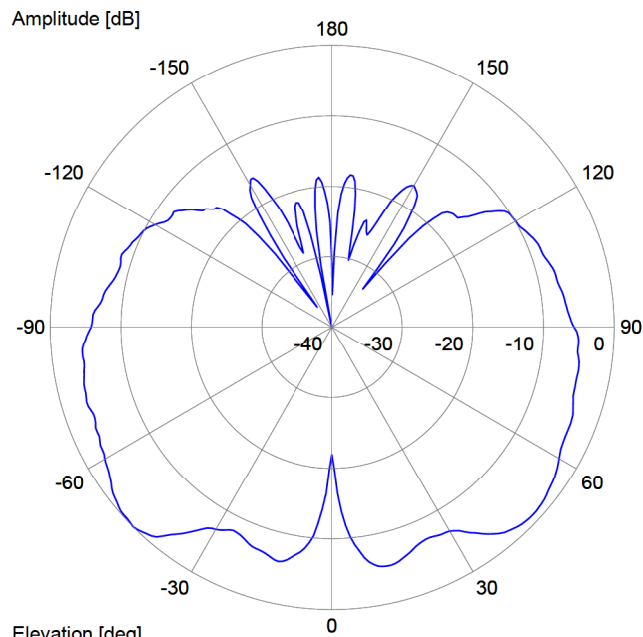

Radiation Pattern

— Vertical-Plane: Copolar