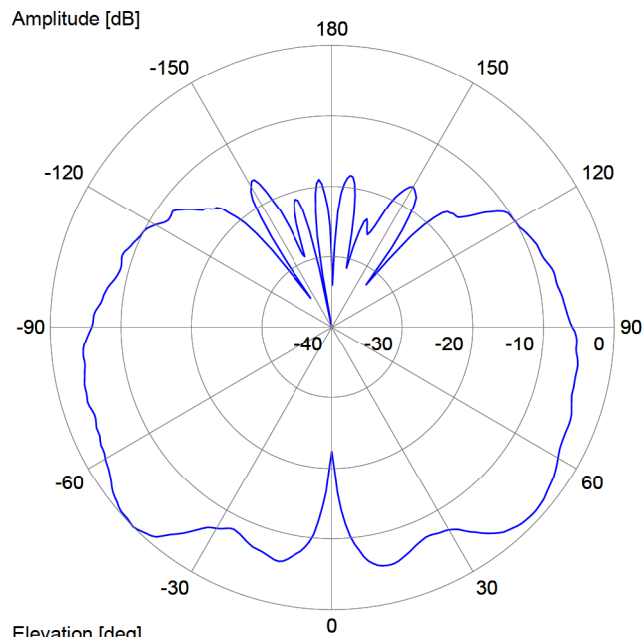

Radiation Pattern

— Vertical-Plane: Copolar

1399.35.0002

Object: SWA 2456/360/6/0/MIMO_2

Article-No.: 84123697

Lot-No.: 4133

Port: Port 3

Frequency: 5925 MHz