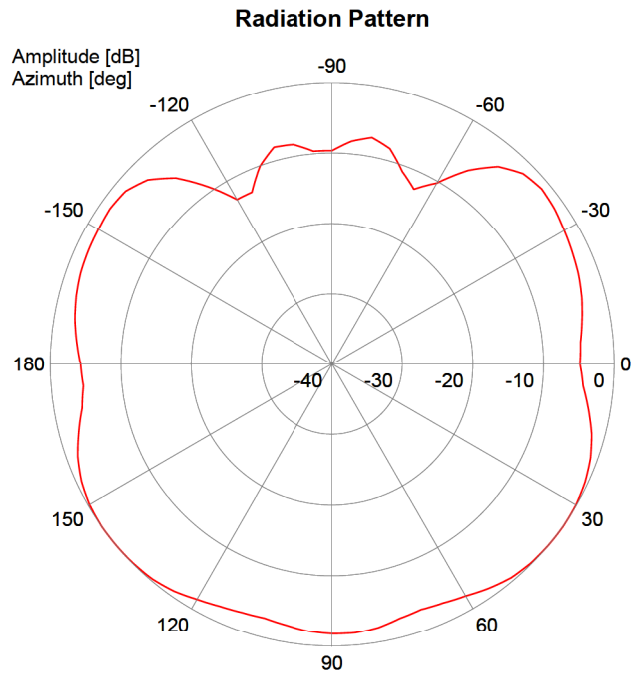

1399.35.0002

Object: SWA 2456/360/6/0/MIMO_2

Article-No.: 84123697

Lot-No.: 5013

Port: Port 2

Frequency: 6300 MHz