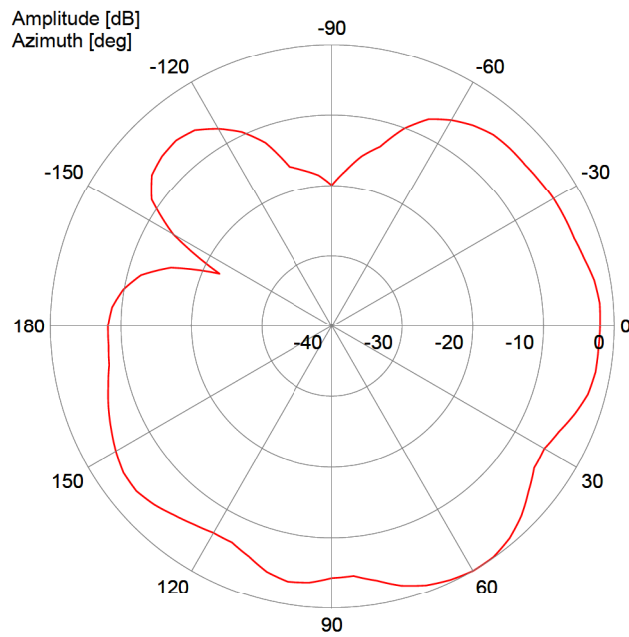

Port: Port 1

Frequency: 6425 MHz

Radiation Pattern

— Horizontal-Plane: Copolar

Radiation Pattern

— Vertical-Plane: Copolar

1399.35.0002

Object: SWA 2456/360/6/0/MIMO_2