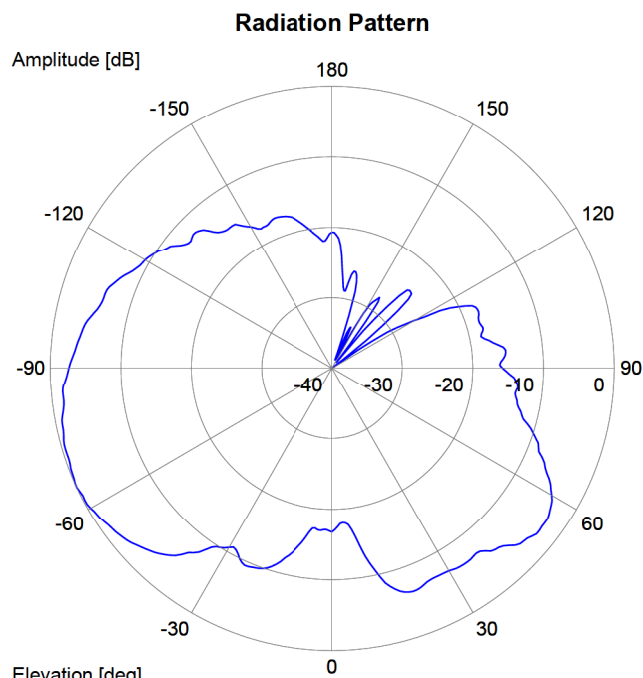

1399.35.0002

Object: SWA 2456/360/6/0/MIMO_2

Article-No.: 84123697

Lot-No.: 4133

Port: Port 3

Frequency: 5825 MHz

— Horizontal-Plane: Copolar

— Vertical-Plane: Copolar