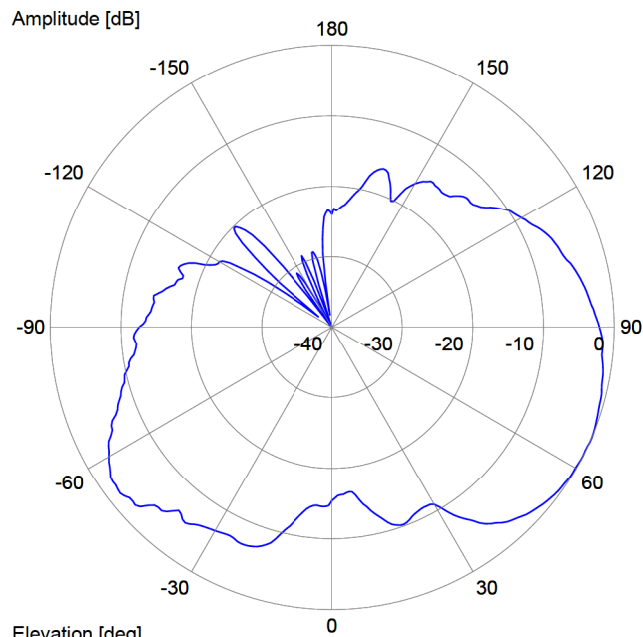

Radiation Pattern

— Vertical-Plane: Copolar

1399.35.0002

Object: SWA 2456/360/6/0/MIMO_2

Article-No.: 84123697

Lot-No.: 4133

Port: Port 2

Frequency: 5935 MHz