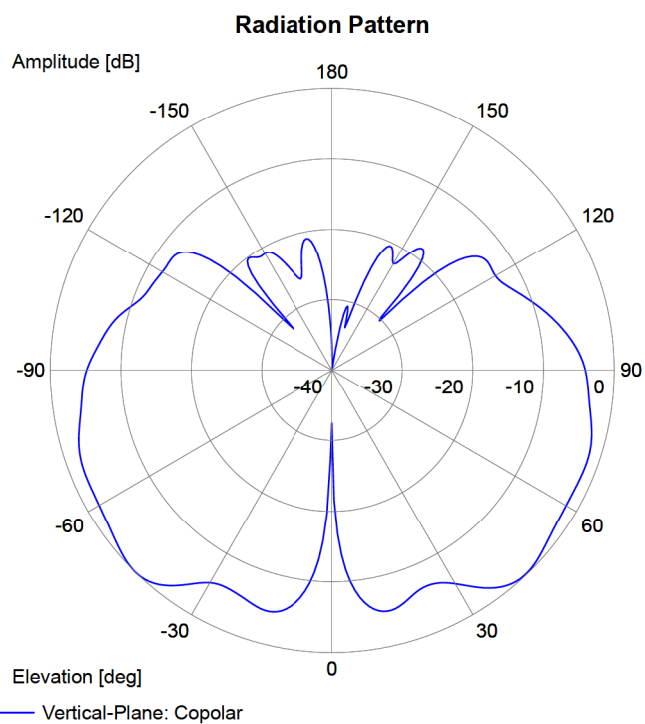

1399.35.0002

Object: SWA 2456/360/6/0/MIMO_2

Article-No.: 84123697

Lot-No.: 5013

Port: Port 2

Frequency: 6100 MHz

1399.35.0002

Object: SWA 2456/360/6/0/MIMO_2