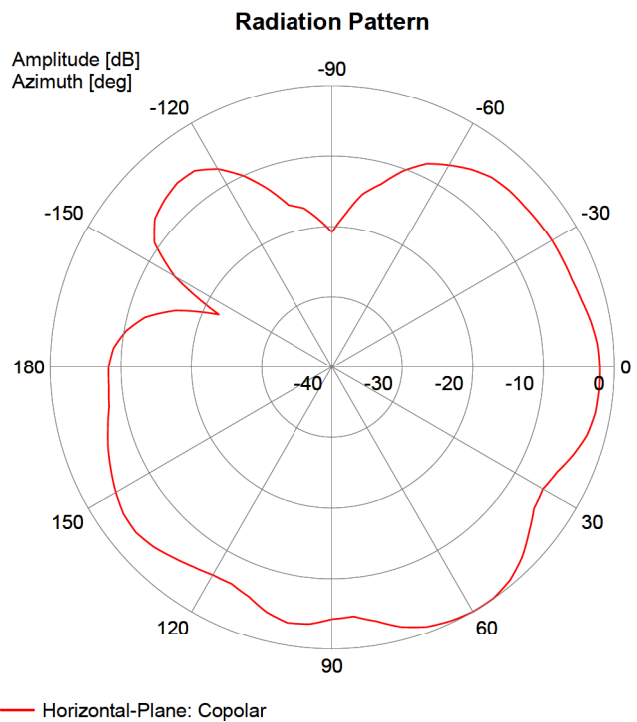

Port: Port 3

Frequency: 6300 MHz

1399.35.0002

Object: SWA 2456/360/6/0/MIMO_2

Article-No.: 84123697

Lot-No.: 5013

Port: Port 1

Frequency: 6400 MHz