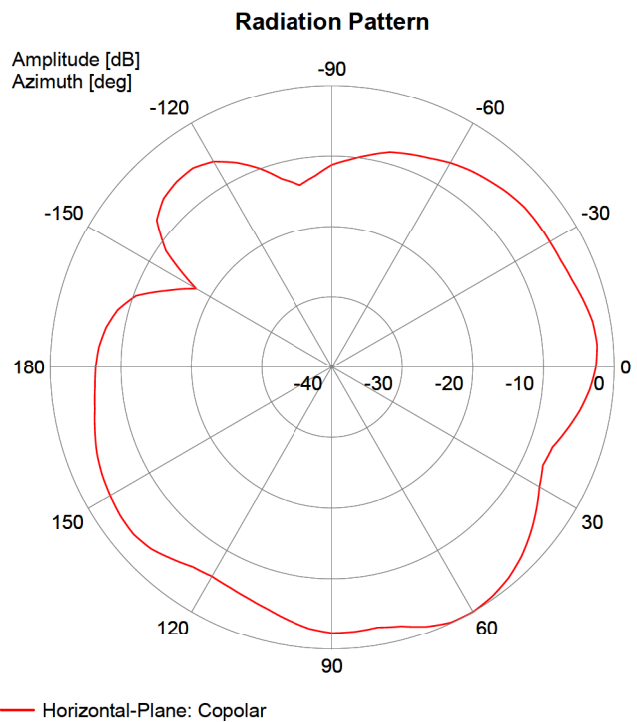

1399.35.0002

Object: SWA 2456/360/6/0/MIMO_2

Article-No.: 84123697

Lot-No.: 5013

Port: Port 1

Frequency: 6000 MHz