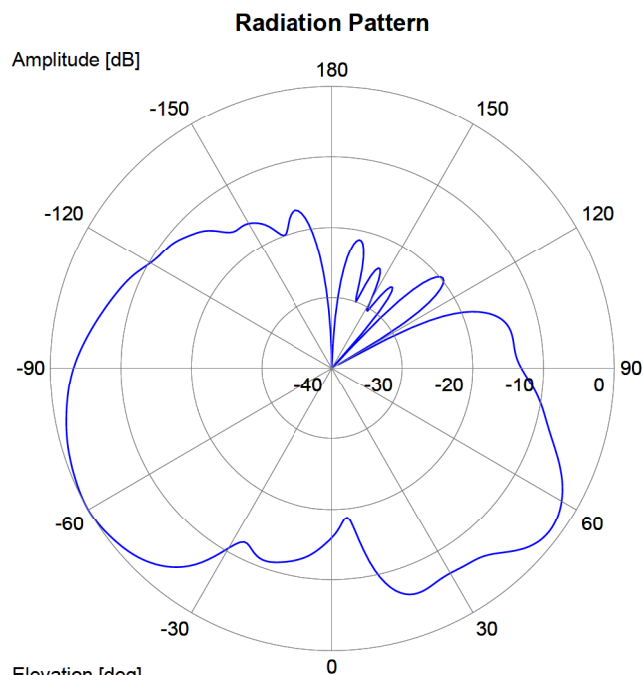

— Vertical-Plane: Copolar