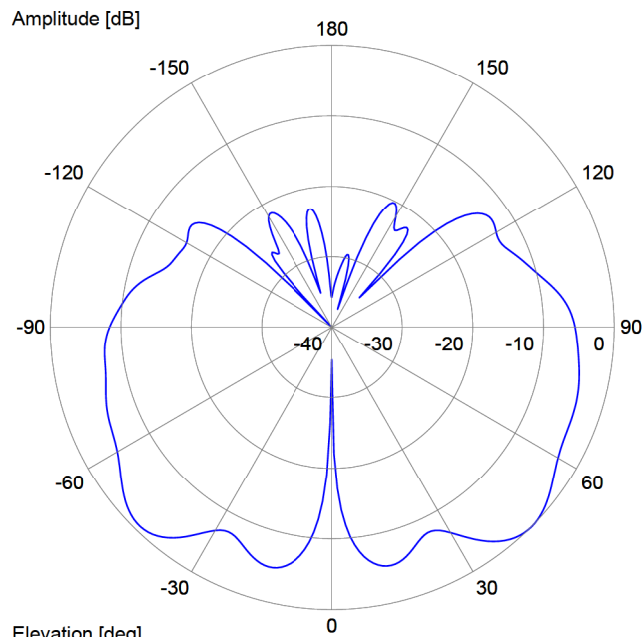

Radiation Pattern

— Horizontal-Plane: Copolar

Radiation Pattern

— Vertical-Plane: Copolar

1399.35.0002

Object: SWA 2456/360/6/0/MIMO_2

Article-No.: 84123697

Lot-No.: 5013