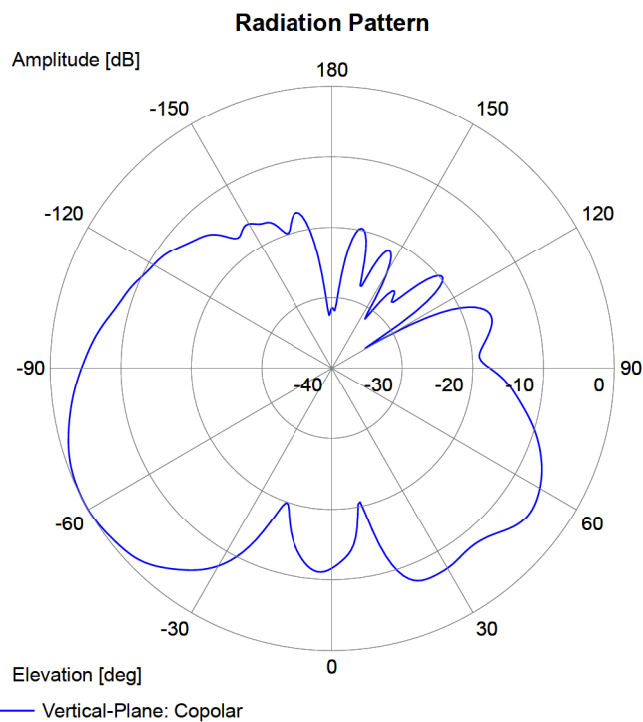

1399.35.0002

Object: SWA 2456/360/6/0/MIMO_2

Article-No.: 84123697

Lot-No.: 5013

Port: Port 3

Frequency: 6400 MHz