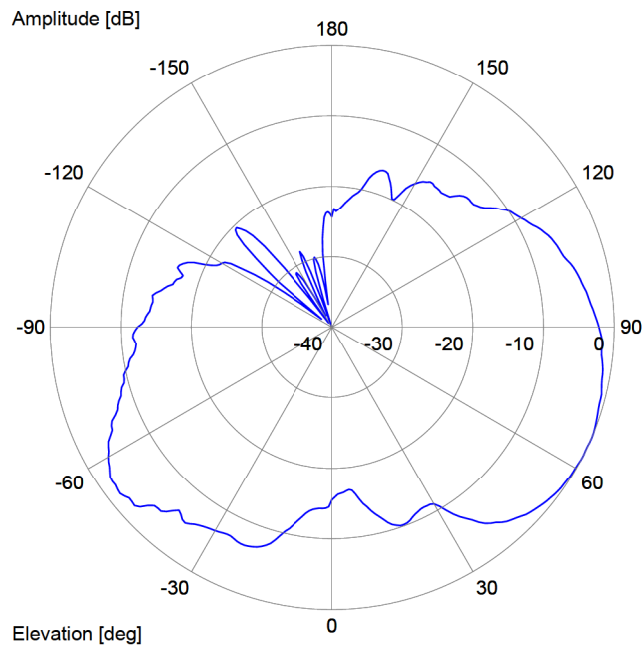

Article-No.: 84123697

Lot-No.: 4133

Port: Port 1

Frequency: 5925 MHz

Radiation Pattern

— Horizontal-Plane: Copolar

Radiation Pattern

— Vertical-Plane: Copolar