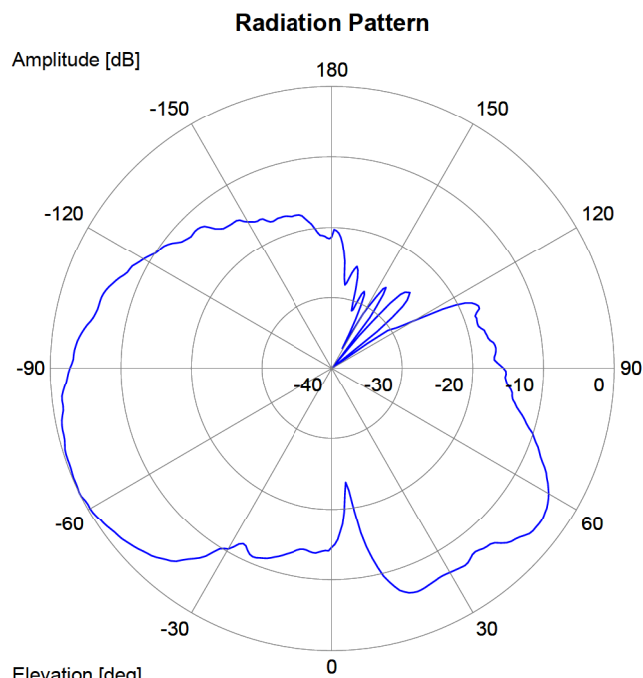

Radiation Pattern

— Horizontal-Plane: Copolar

Radiation Pattern

— Vertical-Plane: Copolar

1399.35.0002

Object: SWA 2456/360/6/0/MIMO_2

Article-No.: 84123697

Lot-No.: 4133

Port: Port 3

Frequency: 5935 MHz

— Horizontal-Plane: Copolar

Elevation [deg]
— Vertical-Plane: Copolar

1399.35.0002

Object: SWA 2456/360/6/0/MIMO_2

Article-No.: 84123697

Lot-No.: 5013