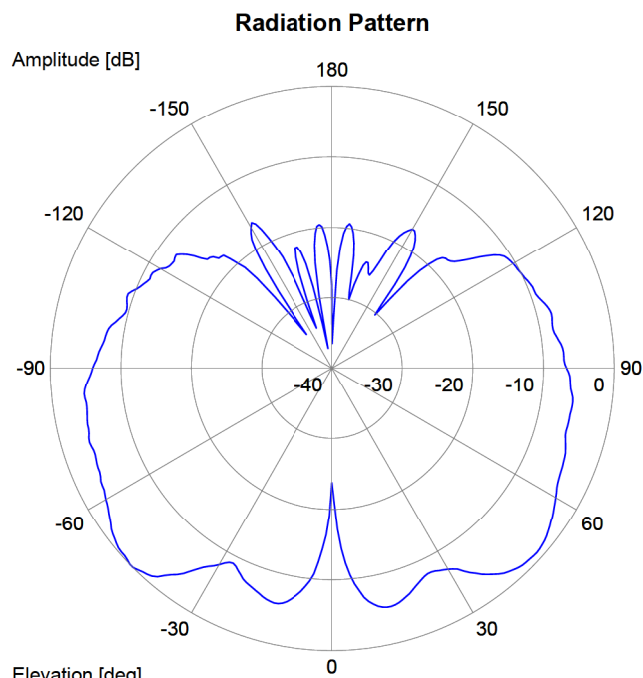

— Vertical-Plane: Copolar