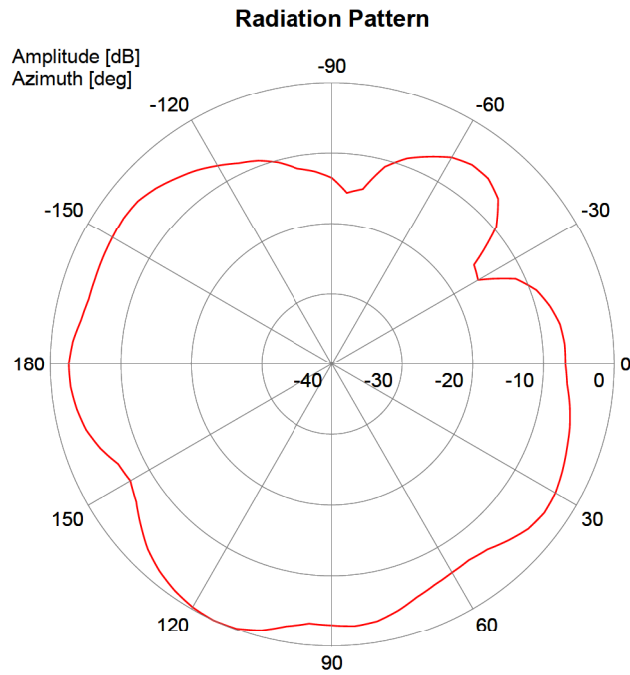

1399.35.0002

Object: SWA 2456/360/6/0/MIMO_2

Article-No.: 84123697

Lot-No.: 5013

Port: Port 3

Frequency: 6100 MHz