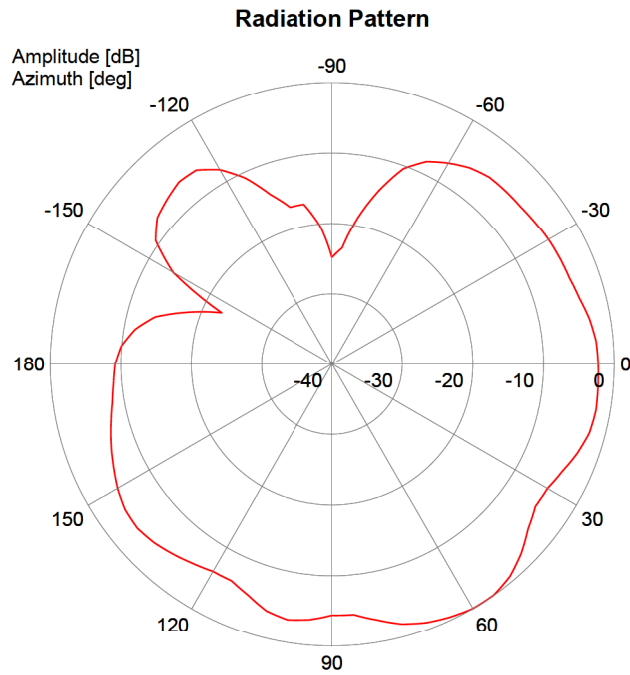

1399.35.0002

Object: SWA 2456/360/6/0/MIMO_2

Article-No.: 84123697

Lot-No.: 5013

Port: Port 1

Frequency: 6500 MHz

— Horizontal-Plane: Copolar