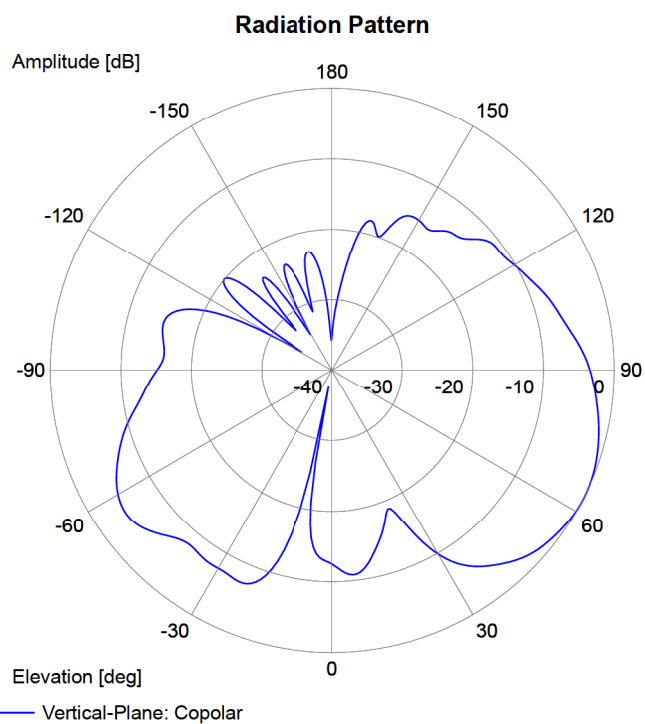

Port: Port 1

Frequency: 6200 MHz

1399.35.0002

Object: SWA 2456/360/6/0/MIMO_2

Article-No.: 84123697

Lot-No.: 5013

Port: Port 2

Frequency: 6200 MHz