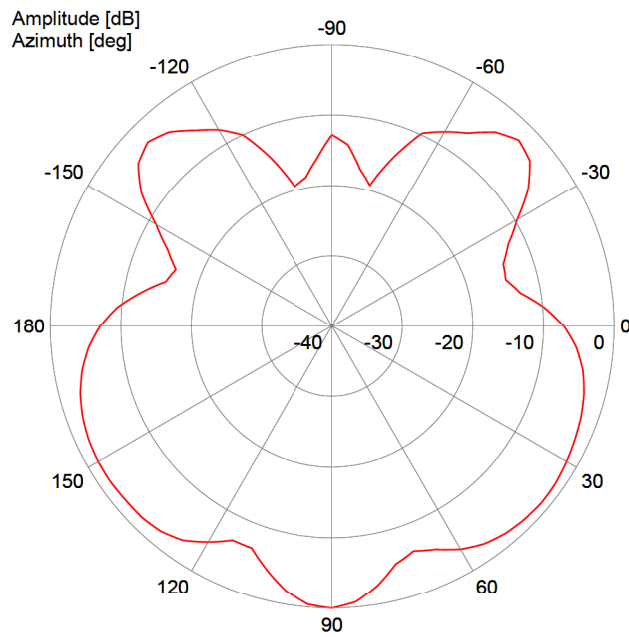

1399.35.0002

Object: SWA 2456/360/6/0/MIMO_2

Article-No.: 84123697

Lot-No.: 4133

Port: Port 2

Frequency: 5925 MHz

Radiation Pattern

— Horizontal-Plane: Copolar