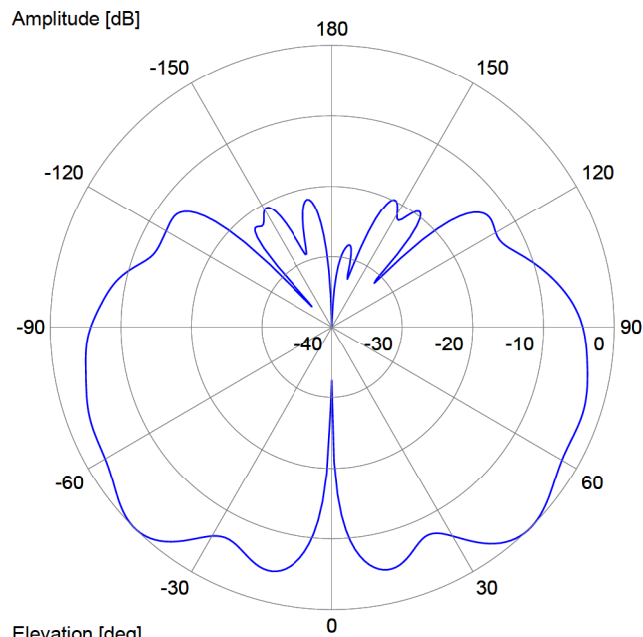

Article-No.: 84123697

Lot-No.: 5013

Port: Port 2

Frequency: 6000 MHz

Radiation Pattern

— Horizontal-Plane: Copolar

Radiation Pattern

— Vertical-Plane: Copolar