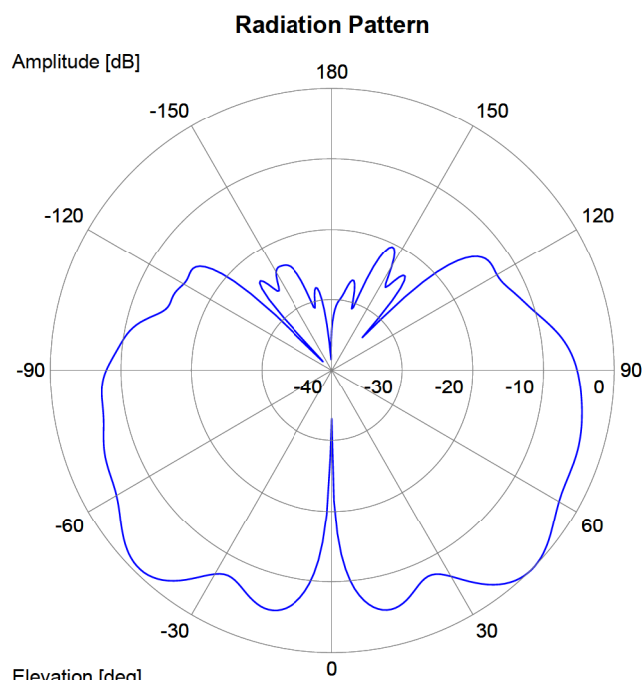

— Vertical-Plane: Copolar