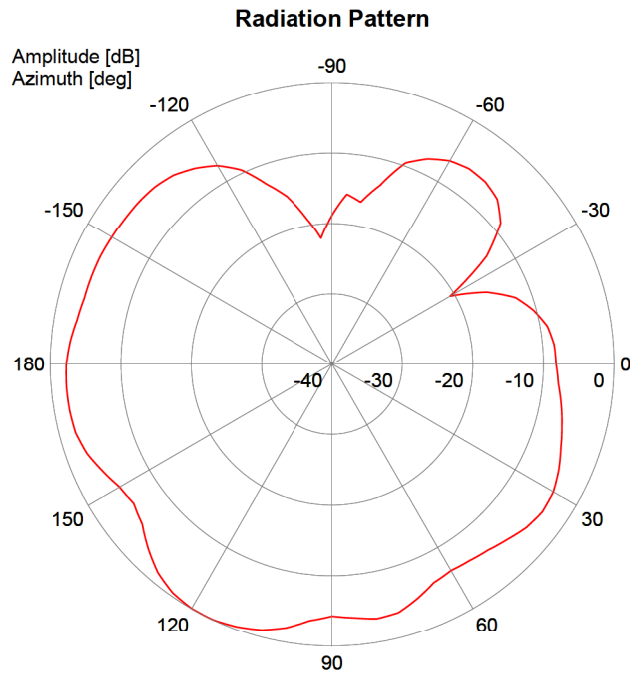

1399.35.0002

Object: SWA 2456/360/6/0/MIMO_2

Article-No.: 84123697

Lot-No.: 5013

Port: Port 3

Frequency: 6400 MHz