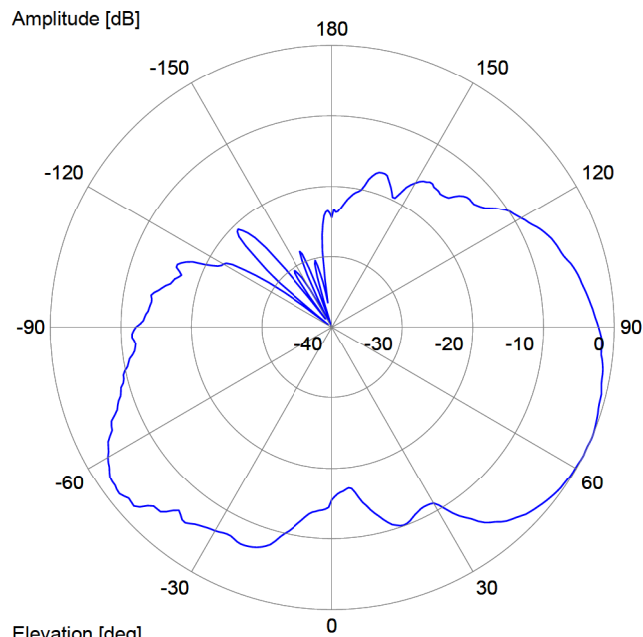

Port: Port 1

Frequency: 5915 MHz

Radiation Pattern

— Horizontal-Plane: Copolar

Radiation Pattern

— Vertical-Plane: Copolar

1399.35.0002

Object: SWA 2456/360/6/0/MIMO_2