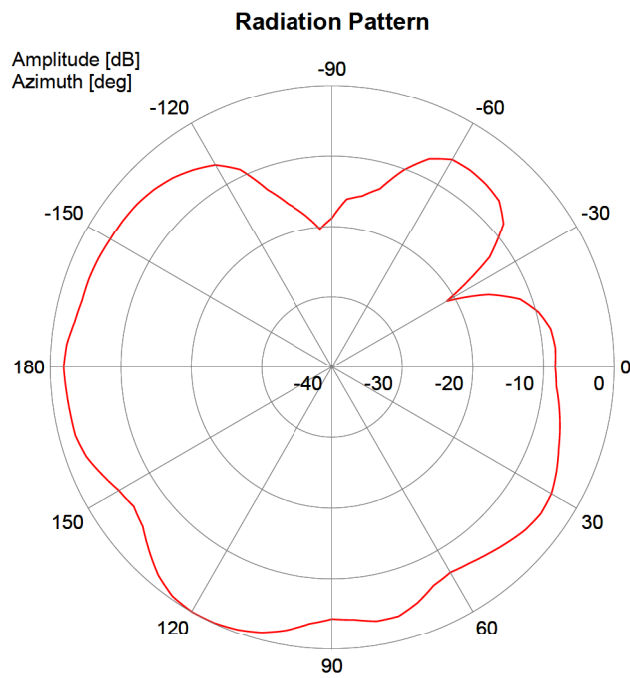

1399.35.0002

Object: SWA 2456/360/6/0/MIMO_2

Article-No.: 84123697

Lot-No.: 5013

Port: Port 3

Frequency: 6425 MHz