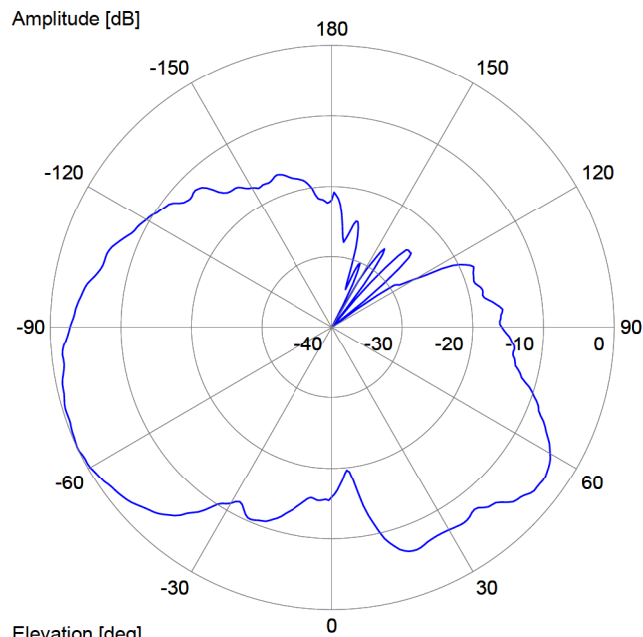

Radiation Pattern

— Vertical-Plane: Copolar