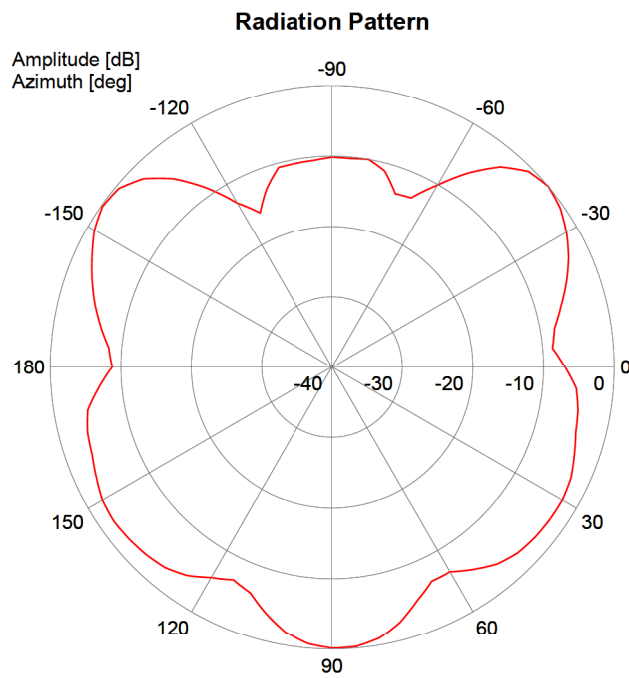

Port: Port 1

Frequency: 5975 MHz

1399.35.0002

Object: SWA 2456/360/6/0/MIMO_2

Article-No.: 84123697

Lot-No.: 5013

Port: Port 2

Frequency: 5975 MHz