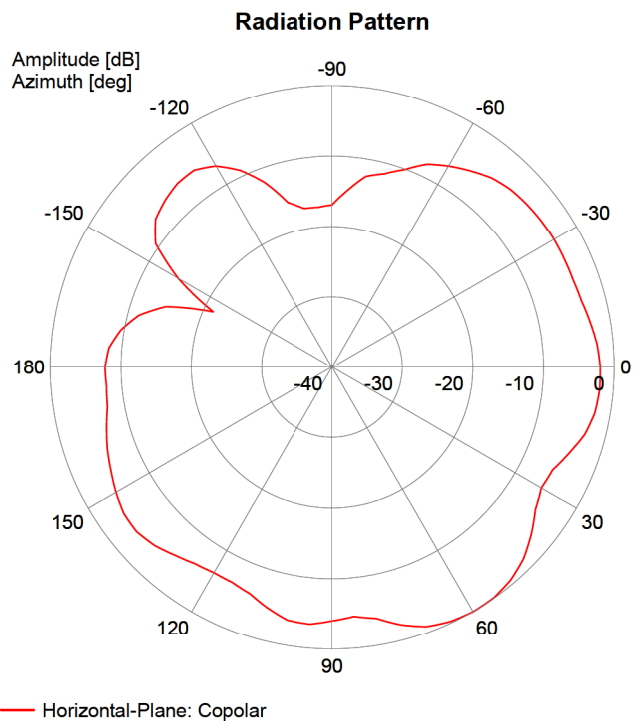

1399.35.0002

Object: SWA 2456/360/6/0/MIMO_2

Article-No.: 84123697

Lot-No.: 5013

Port: Port 1

Frequency: 6300 MHz