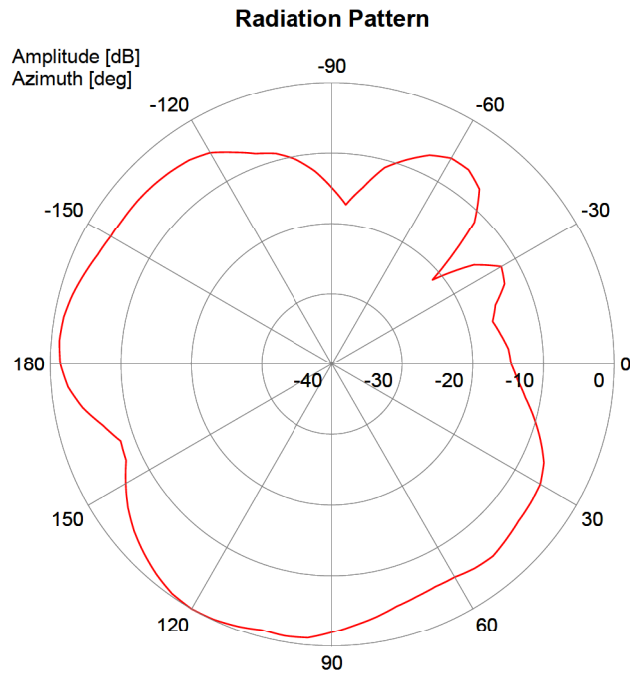

1399.35.0002

Object: SWA 2456/360/6/0/MIMO_2

Article-No.: 84123697

Lot-No.: 4133

Port: Port 3

Frequency: 5825 MHz

— Horizontal-Plane: Copolar

— Vertical-Plane: Copolar