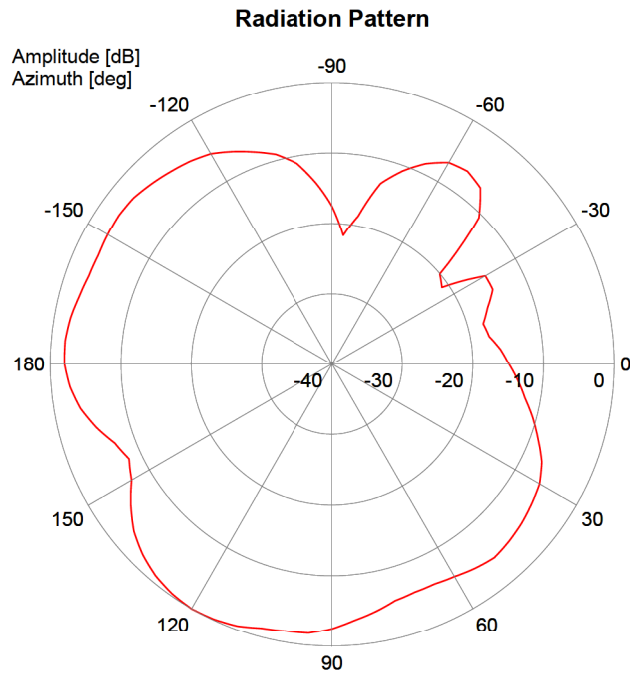

1399.35.0002

Object: SWA 2456/360/6/0/MIMO_2

Article-No.: 84123697

Lot-No.: 4133

Port: Port 3

Frequency: 5935 MHz

— Horizontal-Plane: Copolar