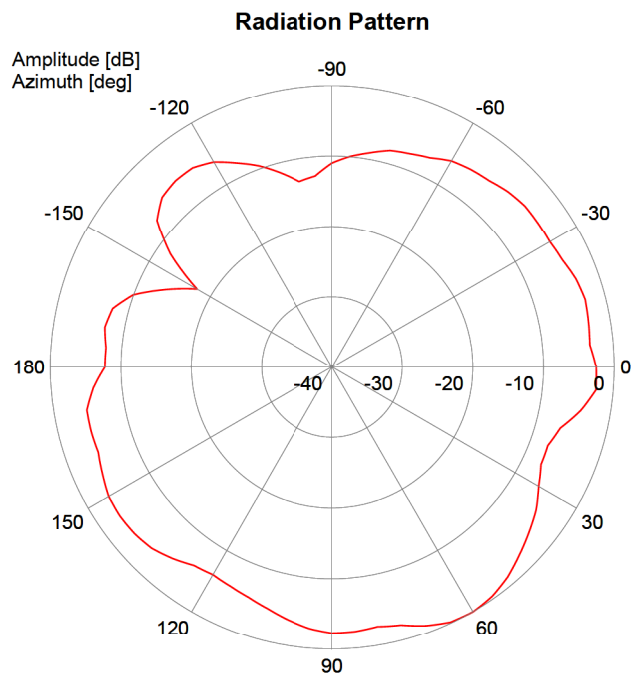

1399.35.0002

Object: SWA 2456/360/6/0/MIMO_2

Article-No.: 84123697

Lot-No.: 5013

Port: Port 1

Frequency: 5975 MHz