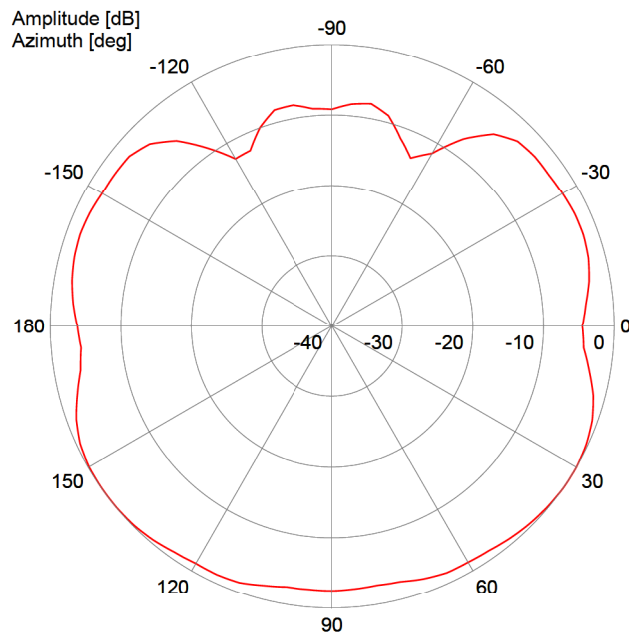

1399.35.0002

Object: SWA 2456/360/6/0/MIMO_2

Article-No.: 84123697

Lot-No.: 5013

Port: Port 2

Frequency: 6425 MHz

Radiation Pattern

— Horizontal-Plane: Copolar