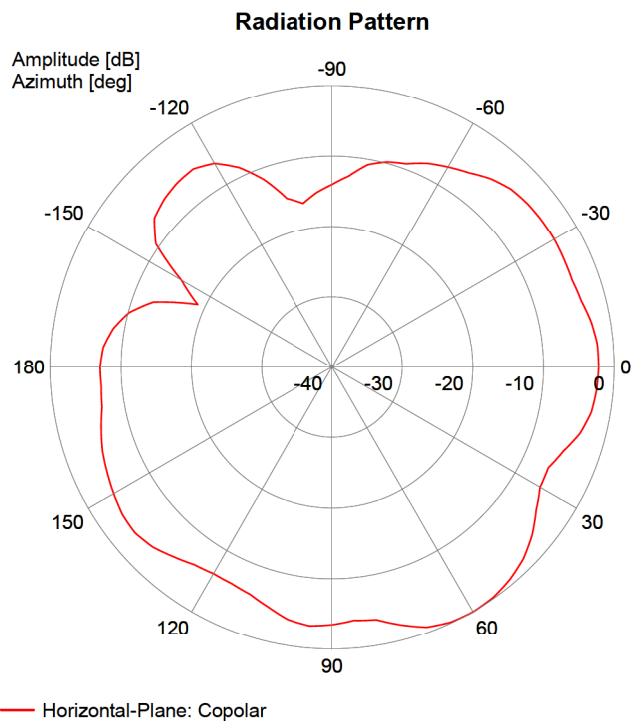

1399.35.0002

Object: SWA 2456/360/6/0/MIMO_2

Article-No.: 84123697

Lot-No.: 5013

Port: Port 1

Frequency: 6200 MHz