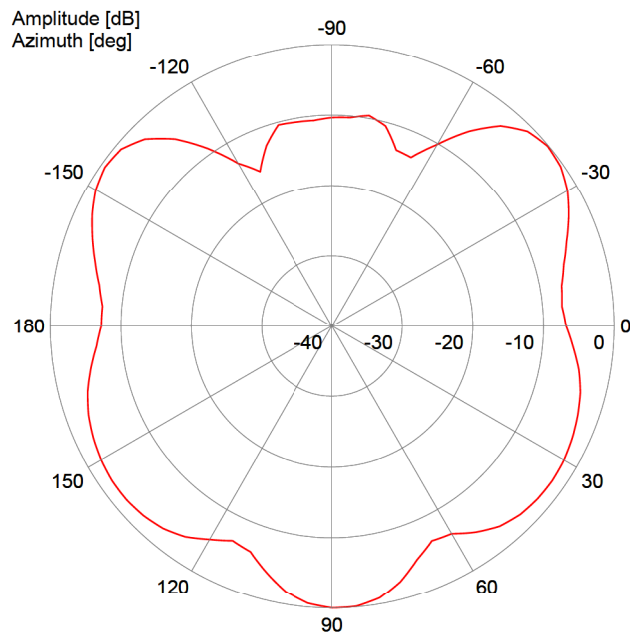

Article-No.: 84123697

Lot-No.: 5013

Port: Port 2

Frequency: 6000 MHz

Radiation Pattern

— Horizontal-Plane: Copolar

Radiation Pattern

— Vertical-Plane: Copolar