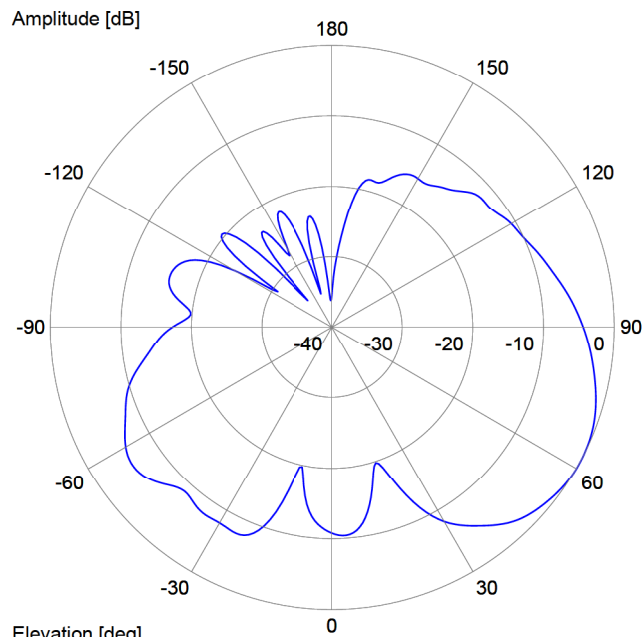

Port: Port 1

Frequency: 6425 MHz

Radiation Pattern

— Horizontal-Plane: Copolar

Radiation Pattern

— Vertical-Plane: Copolar

1399.35.0002

Object: SWA 2456/360/6/0/MIMO_2

Article-No.: 84123697

Lot-No.: 5013

Port: Port 2

Frequency: 6425 MHz

Radiation Pattern

— Horizontal-Plane: Copolar

Radiation Pattern

— Vertical-Plane: Copolar