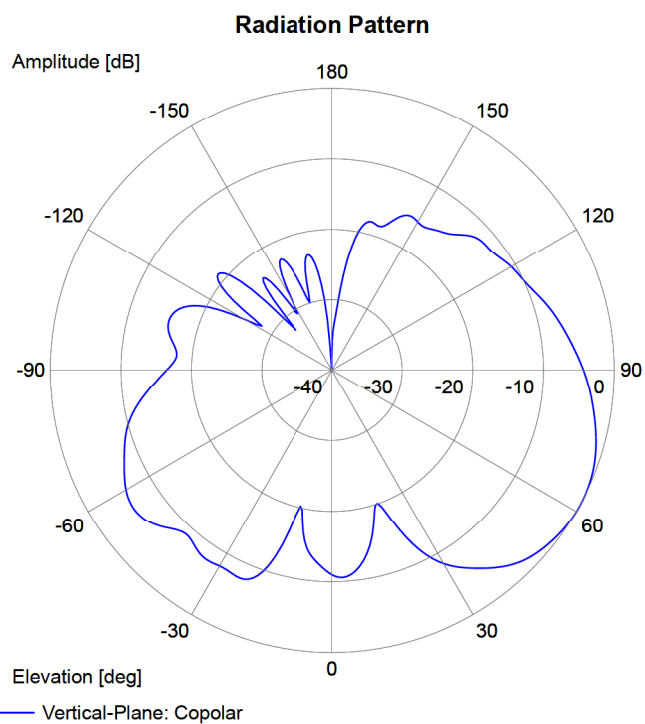

Port: Port 3

Frequency: 6300 MHz

1399.35.0002

Object: SWA 2456/360/6/0/MIMO_2

Article-No.: 84123697

Lot-No.: 5013

Port: Port 1

Frequency: 6400 MHz