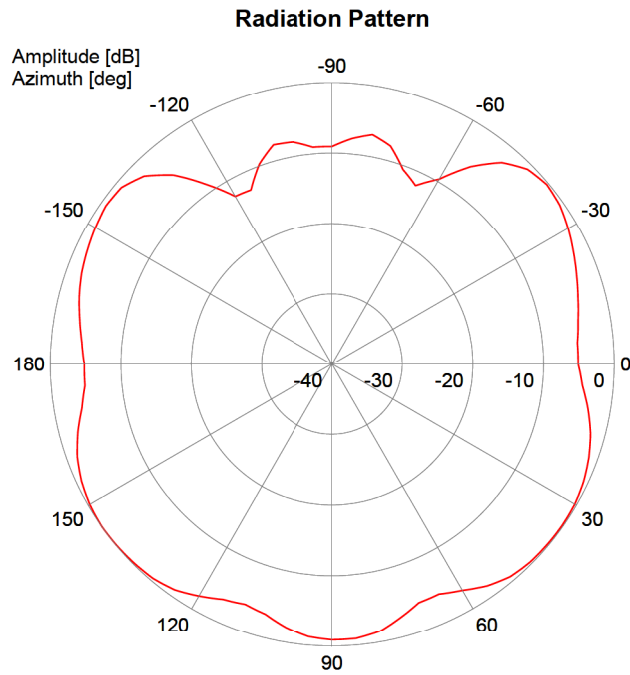

Port: Port 1

Frequency: 6200 MHz

1399.35.0002

Object: SWA 2456/360/6/0/MIMO_2

Article-No.: 84123697

Lot-No.: 5013

Port: Port 2

Frequency: 6200 MHz