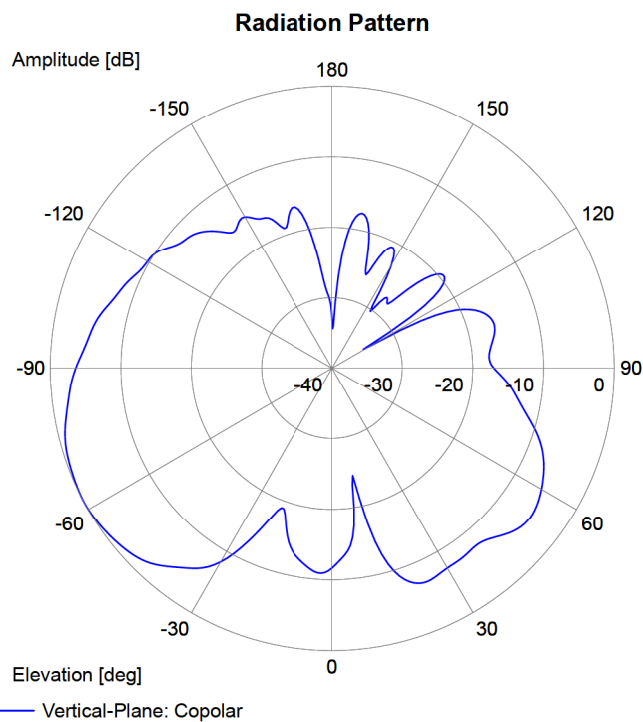

1399.35.0002

Object: SWA 2456/360/6/0/MIMO_2

Article-No.: 84123697

Lot-No.: 5013

Port: Port 3

Frequency: 6300 MHz