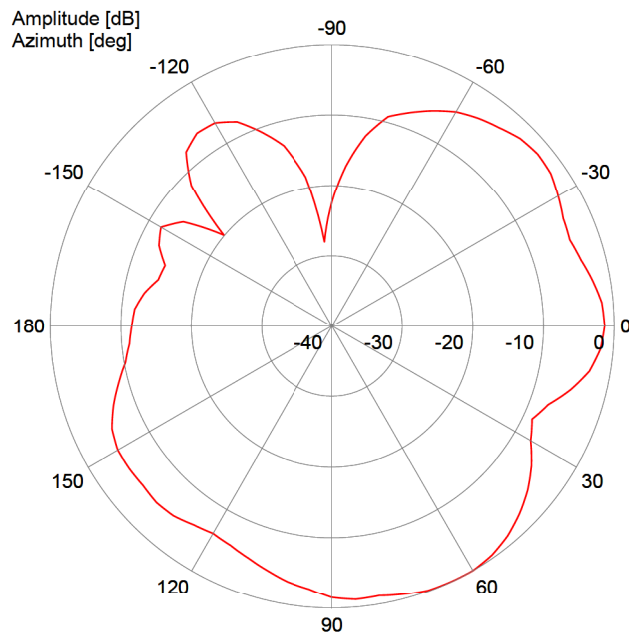

Article-No.: 84123697

Lot-No.: 4133

Port: Port 1

Frequency: 5925 MHz

Radiation Pattern

— Horizontal-Plane: Copolar

Radiation Pattern

— Vertical-Plane: Copolar