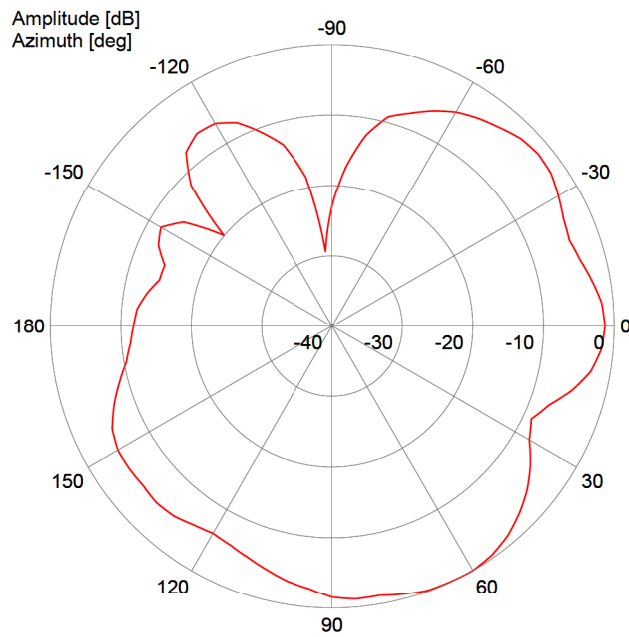

1399.35.0002

Object: SWA 2456/360/6/0/MIMO_2

Article-No.: 84123697

Lot-No.: 4133

Port: Port 1

Frequency: 5935 MHz

Radiation Pattern

— Horizontal-Plane: Copolar