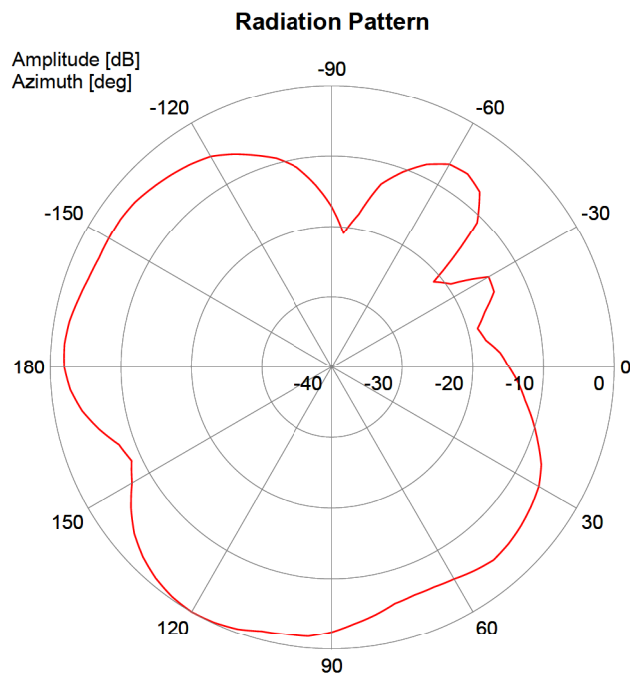

1399.35.0002

Object: SWA 2456/360/6/0/MIMO_2

Article-No.: 84123697

Lot-No.: 4133

Port: Port 3

Frequency: 5915 MHz