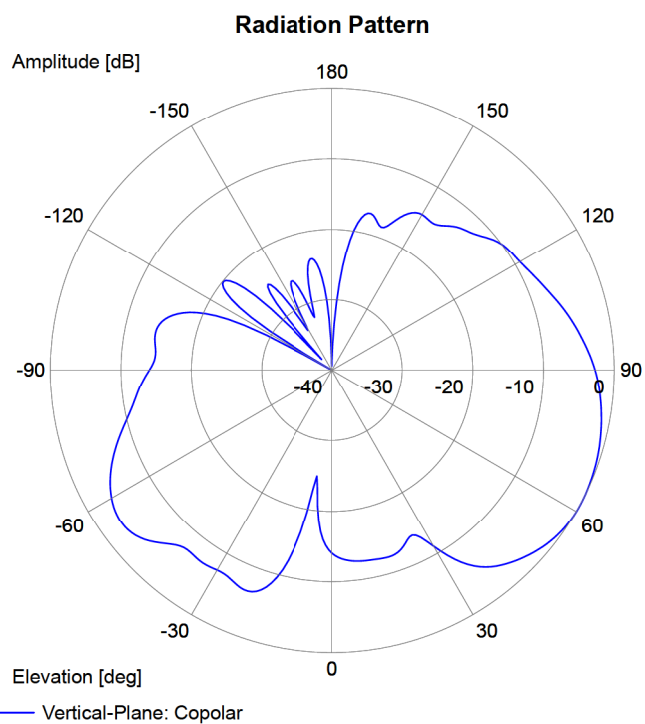

1399.35.0002

Object: SWA 2456/360/6/0/MIMO_2

Article-No.: 84123697

Lot-No.: 5013

Port: Port 1

Frequency: 6000 MHz