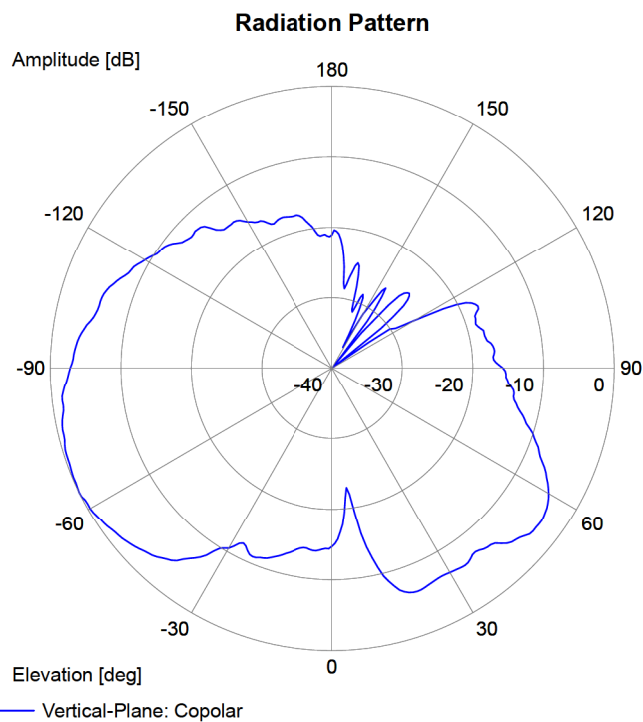

Radiation Pattern

— Vertical-Plane: Copolar

1399.35.0002

Object: SWA 2456/360/6/0/MIMO_2

Article-No.: 84123697

Lot-No.: 4133

Port: Port 3

Frequency: 5925 MHz