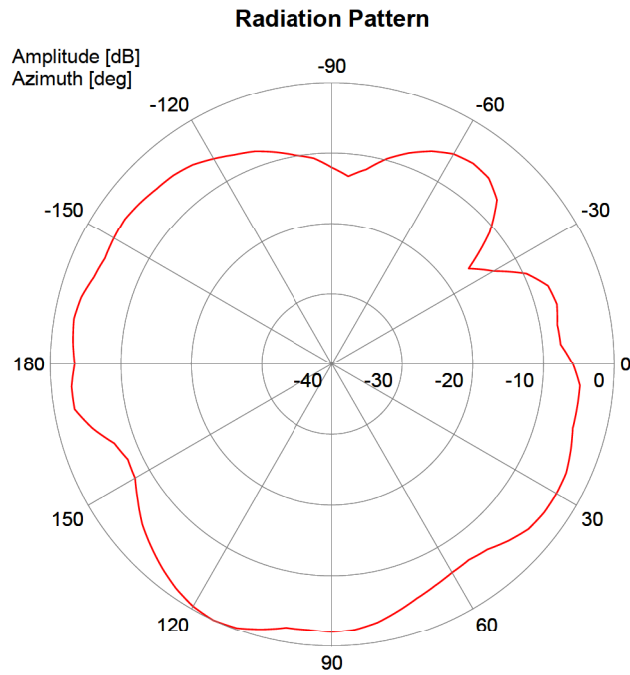

1399.35.0002

Object: SWA 2456/360/6/0/MIMO_2

Article-No.: 84123697

Lot-No.: 5013

Port: Port 3

Frequency: 5950 MHz

— Horizontal-Plane: Copolar