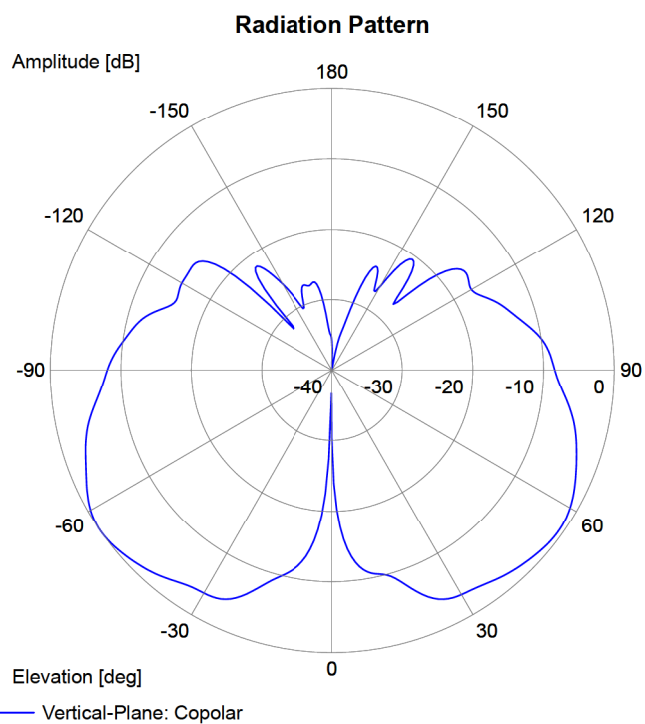

1399.35.0002

Object: SWA 2456/360/6/0/MIMO_2

Article-No.: 84123697

Lot-No.: 5013

Port: Port 2

Frequency: 6400 MHz

1399.35.0002

Object: SWA 2456/360/6/0/MIMO_2