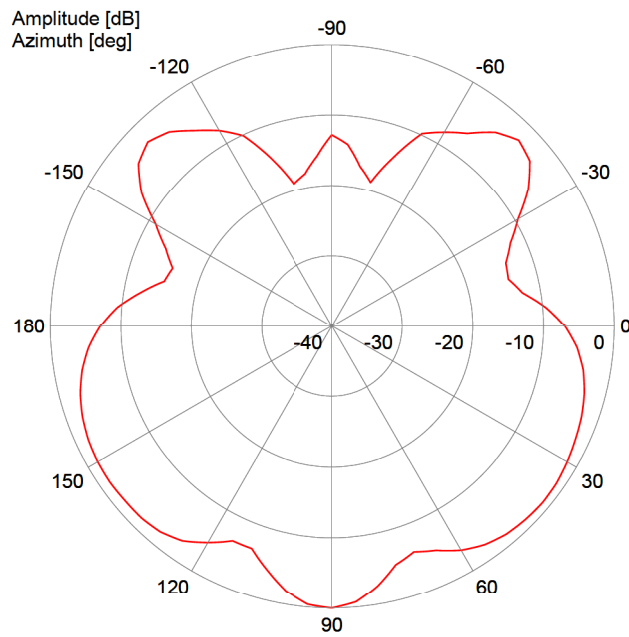

1399.35.0002

Object: SWA 2456/360/6/0/MIMO_2

Article-No.: 84123697

Lot-No.: 4133

Port: Port 2

Frequency: 5935 MHz

Radiation Pattern

— Horizontal-Plane: Copolar