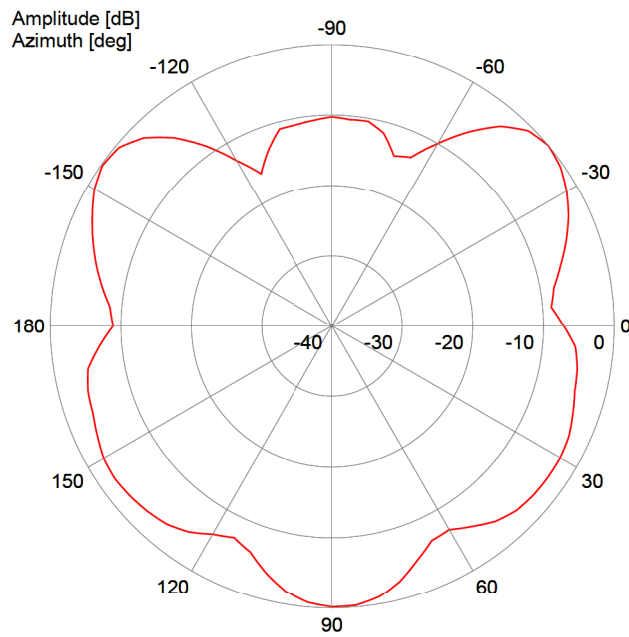

1399.35.0002

Object: SWA 2456/360/6/0/MIMO_2

Article-No.: 84123697

Lot-No.: 5013

Port: Port 2

Frequency: 5950 MHz

Radiation Pattern

— Horizontal-Plane: Copolar