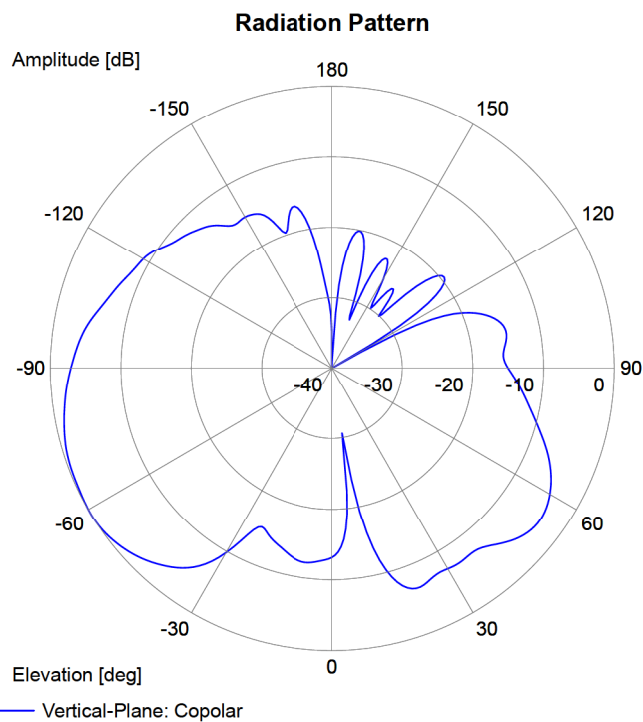

1399.35.0002

Object: SWA 2456/360/6/0/MIMO_2

Article-No.: 84123697

Lot-No.: 5013

Port: Port 3

Frequency: 6100 MHz