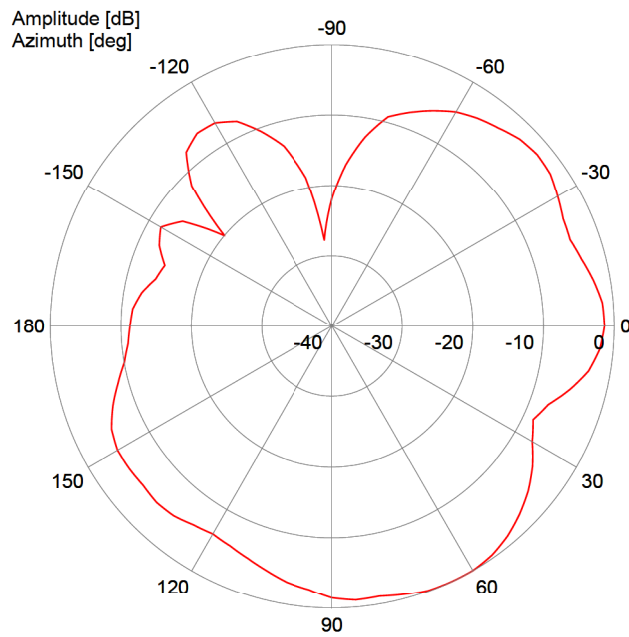

1399.35.0002

Object: SWA 2456/360/6/0/MIMO_2

Article-No.: 84123697

Lot-No.: 4133

Port: Port 1

Frequency: 5915 MHz

Radiation Pattern

— Horizontal-Plane: Copolar