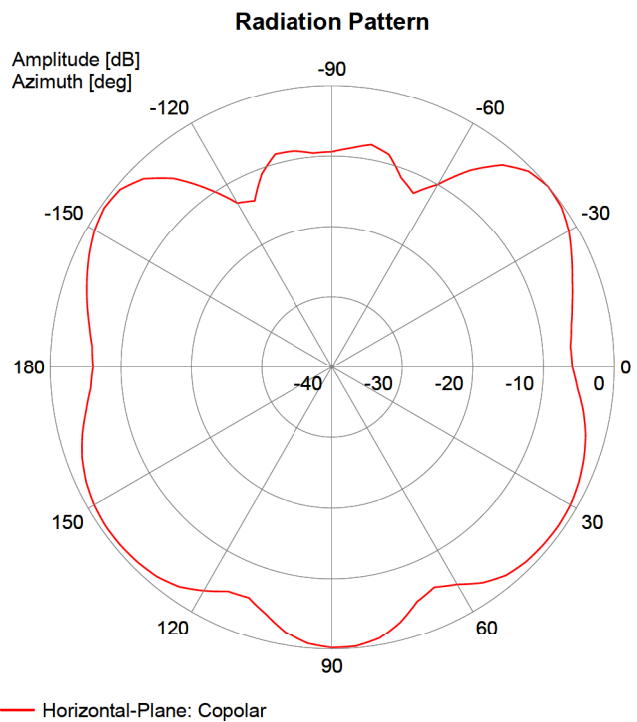

1399.35.0002

Object: SWA 2456/360/6/0/MIMO_2

Article-No.: 84123697

Lot-No.: 5013

Port: Port 2

Frequency: 6100 MHz

1399.35.0002

Object: SWA 2456/360/6/0/MIMO_2