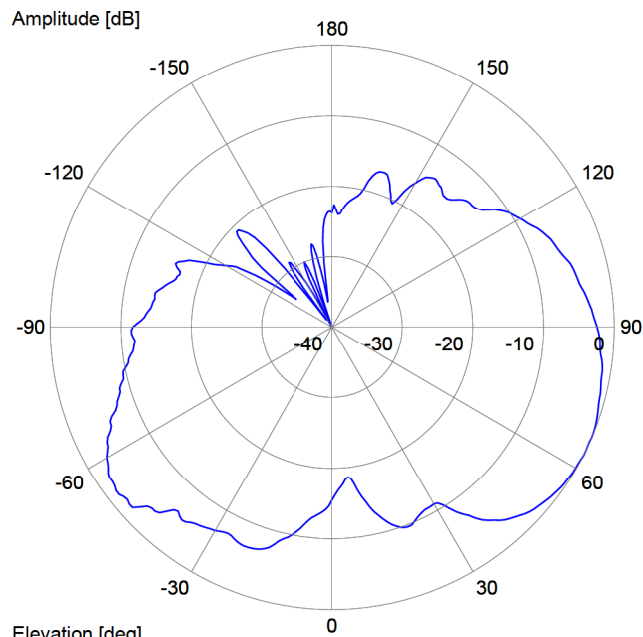

Radiation Pattern

— Vertical-Plane: Copolar

1399.35.0002

Object: SWA 2456/360/6/0/MIMO_2

Article-No.: 84123697

Lot-No.: 4133

Port: Port 2

Frequency: 5875 MHz