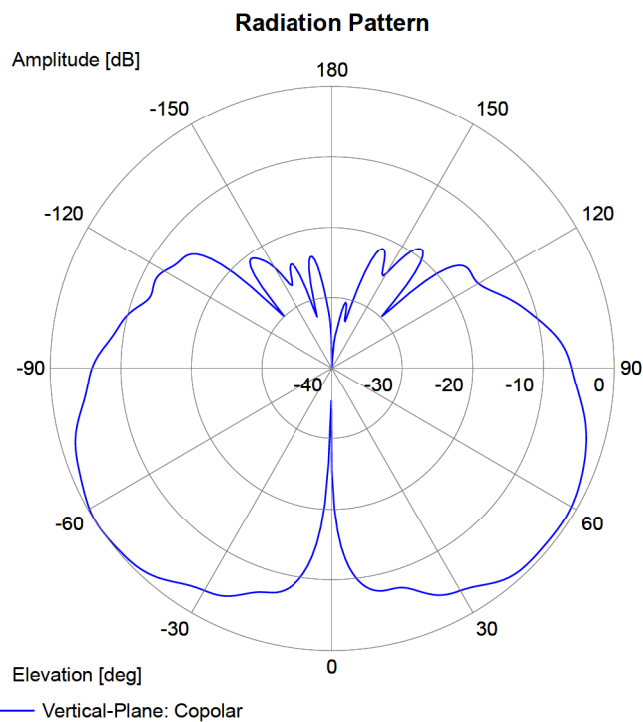

1399.35.0002

Object: SWA 2456/360/6/0/MIMO_2

Article-No.: 84123697

Lot-No.: 5013

Port: Port 2

Frequency: 6300 MHz