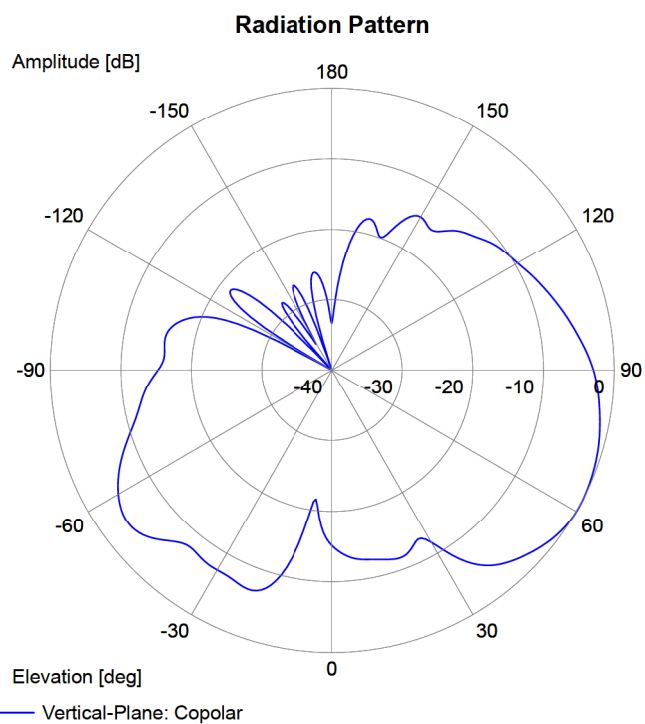

1399.35.0002

Object: SWA 2456/360/6/0/MIMO_2

Article-No.: 84123697

Lot-No.: 5013

Port: Port 1

Frequency: 5950 MHz