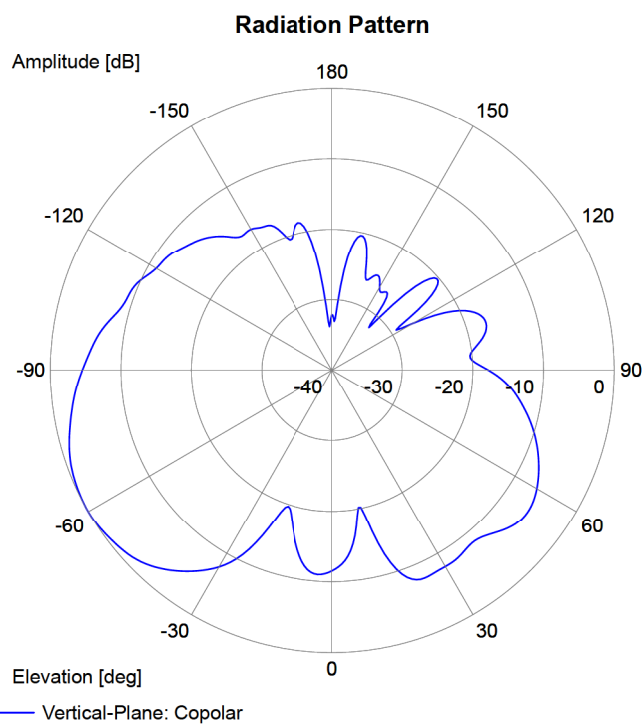

1399.35.0002

Object: SWA 2456/360/6/0/MIMO_2

Article-No.: 84123697

Lot-No.: 5013

Port: Port 3

Frequency: 6425 MHz