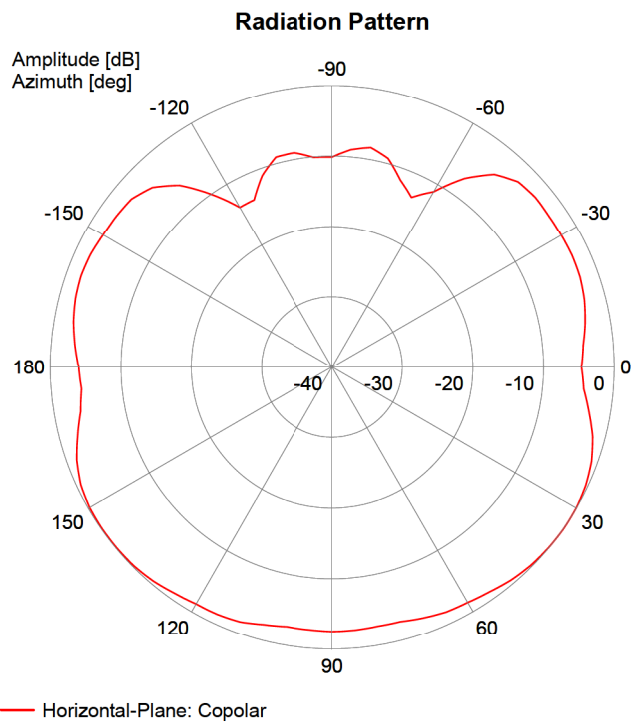

1399.35.0002

Object: SWA 2456/360/6/0/MIMO_2

Article-No.: 84123697

Lot-No.: 5013

Port: Port 2

Frequency: 6400 MHz