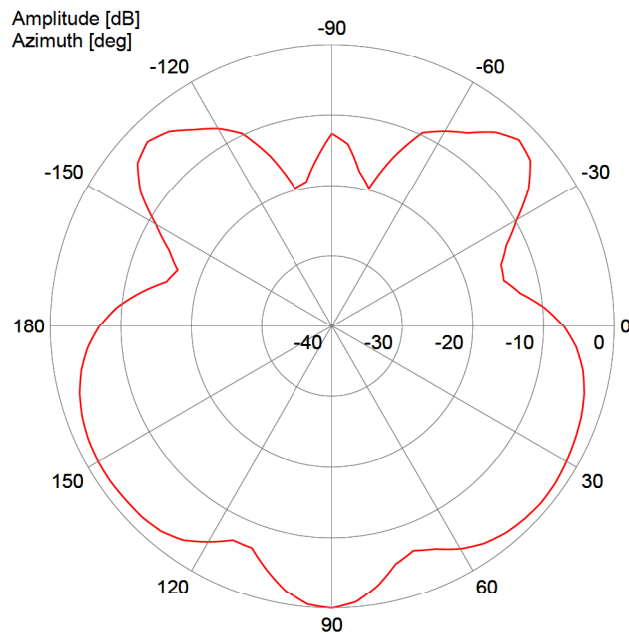

1399.35.0002

Object: SWA 2456/360/6/0/MIMO_2

Article-No.: 84123697

Lot-No.: 4133

Port: Port 2

Frequency: 5915 MHz

Radiation Pattern

— Horizontal-Plane: Copolar