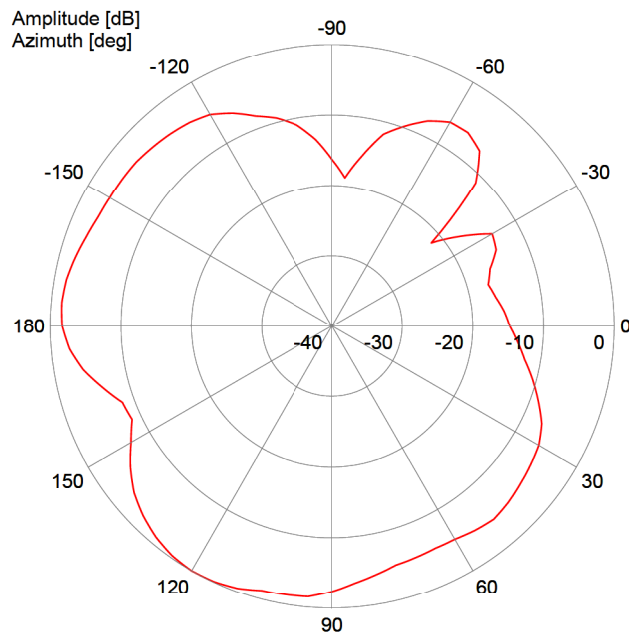

1399.35.0002

Object: SWA 2456/360/6/0/MIMO_2

Article-No.: 84123697

Lot-No.: 4133

Port: Port 3

Frequency: 5875 MHz

Radiation Pattern

— Horizontal-Plane: Copolar