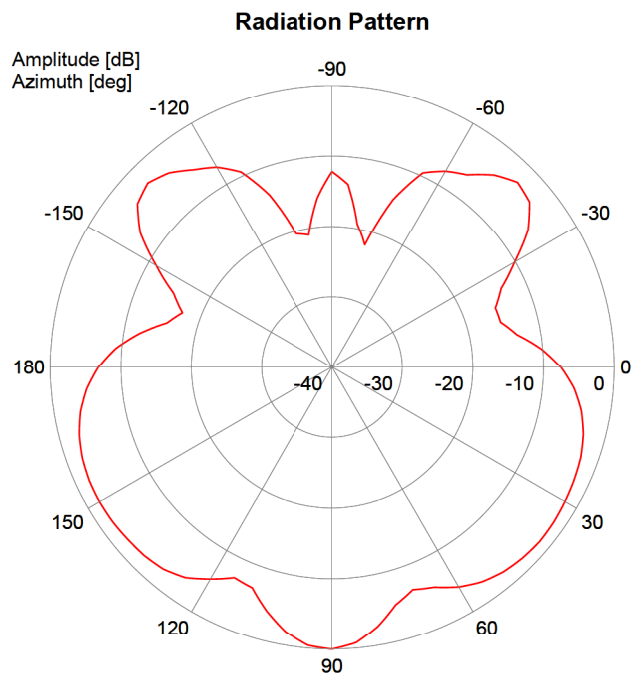

Radiation Pattern

— Vertical-Plane: Copolar

1399.35.0002

Object: SWA 2456/360/6/0/MIMO_2

Article-No.: 84123697

Lot-No.: 4133

Port: Port 2

Frequency: 5875 MHz