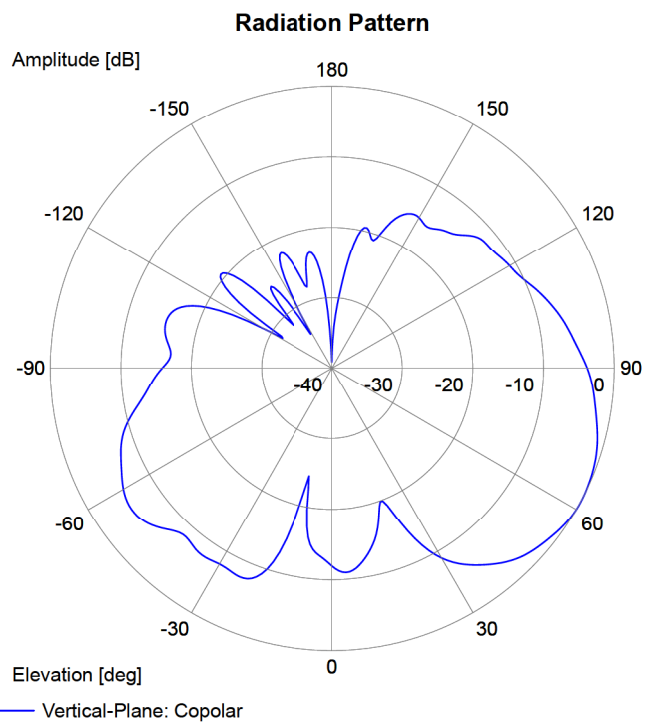

1399.35.0002

Object: SWA 2456/360/6/0/MIMO_2

Article-No.: 84123697

Lot-No.: 5013

Port: Port 1

Frequency: 6300 MHz