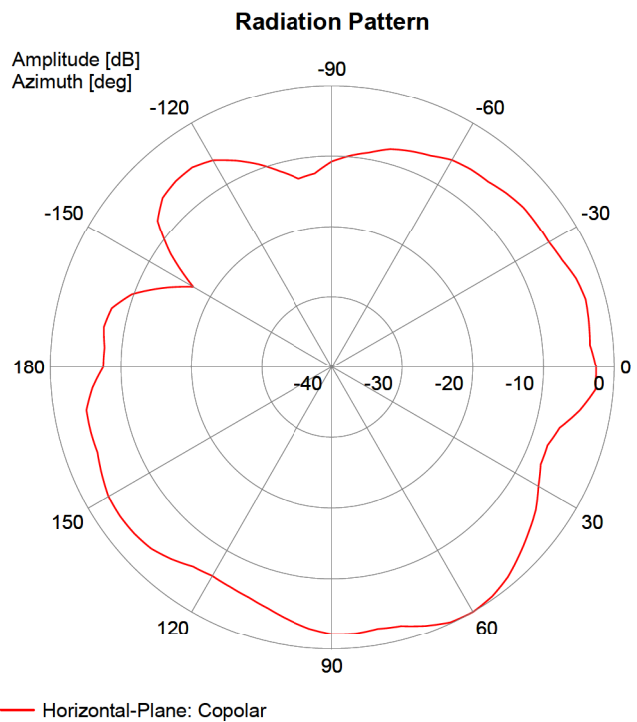

1399.35.0002

Object: SWA 2456/360/6/0/MIMO_2

Article-No.: 84123697

Lot-No.: 5013

Port: Port 1

Frequency: 5950 MHz