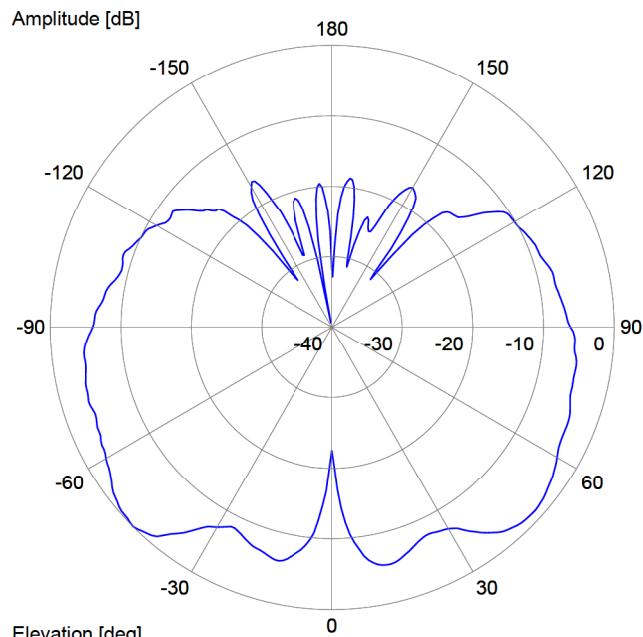

Article-No.: 84123697

Lot-No.: 4133

Port: Port 2

Frequency: 5915 MHz

Radiation Pattern

— Horizontal-Plane: Copolar

Radiation Pattern

— Vertical-Plane: Copolar