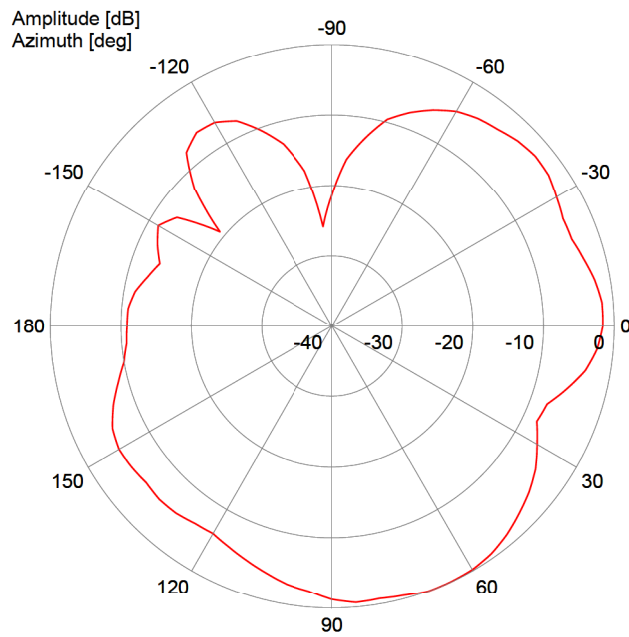

1399.35.0002

Object: SWA 2456/360/6/0/MIMO_2

Article-No.: 84123697

Lot-No.: 4133

Port: Port 1

Frequency: 5875 MHz

Radiation Pattern

— Horizontal-Plane: Copolar