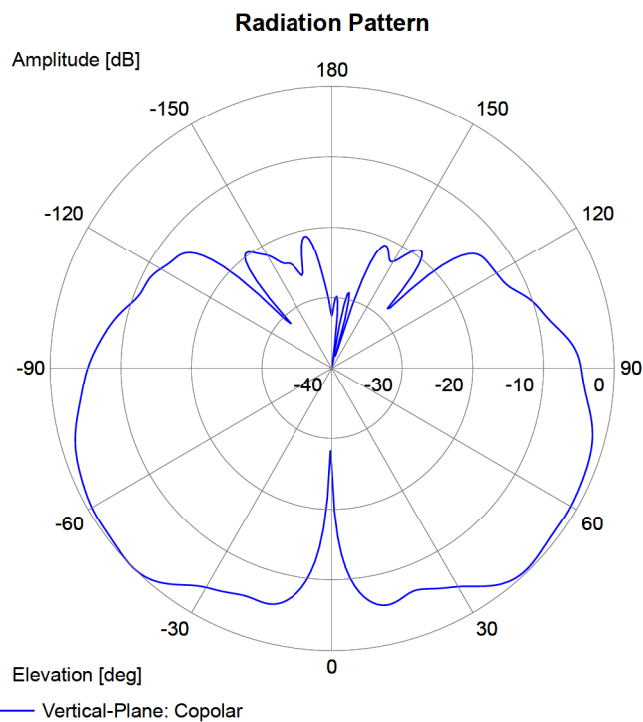

Port: Port 1

Frequency: 6200 MHz

1399.35.0002

Object: SWA 2456/360/6/0/MIMO_2

Article-No.: 84123697

Lot-No.: 5013

Port: Port 2

Frequency: 6200 MHz