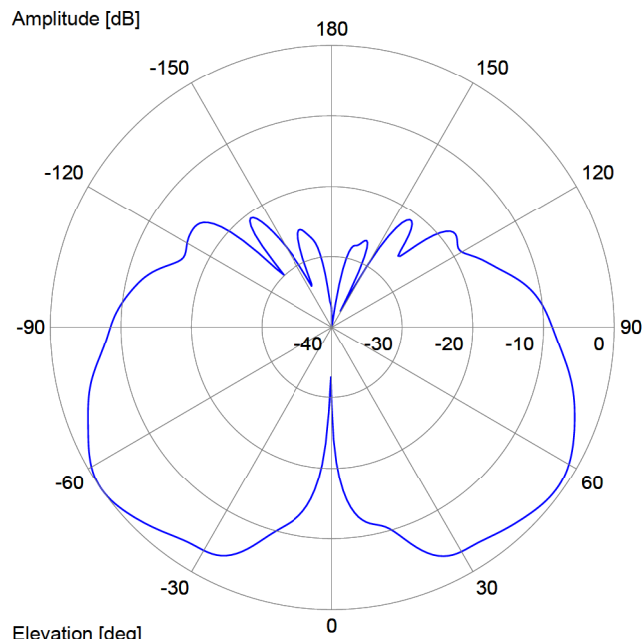

Port: Port 1

Frequency: 6425 MHz

Radiation Pattern

— Horizontal-Plane: Copolar

Radiation Pattern

— Vertical-Plane: Copolar

1399.35.0002

Object: SWA 2456/360/6/0/MIMO_2

Article-No.: 84123697

Lot-No.: 5013

Port: Port 2

Frequency: 6425 MHz

Radiation Pattern

— Horizontal-Plane: Copolar

Radiation Pattern

— Vertical-Plane: Copolar