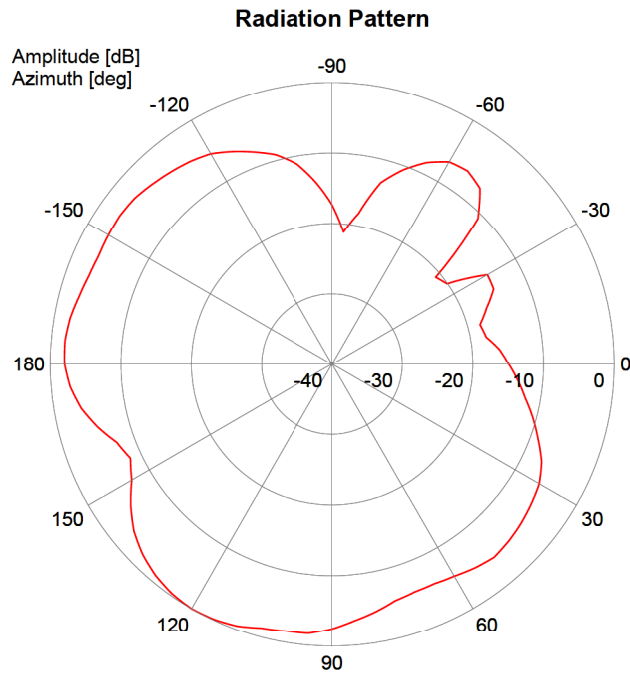

Radiation Pattern

— Vertical-Plane: Copolar

1399.35.0002

Object: SWA 2456/360/6/0/MIMO_2

Article-No.: 84123697

Lot-No.: 4133

Port: Port 3

Frequency: 5925 MHz