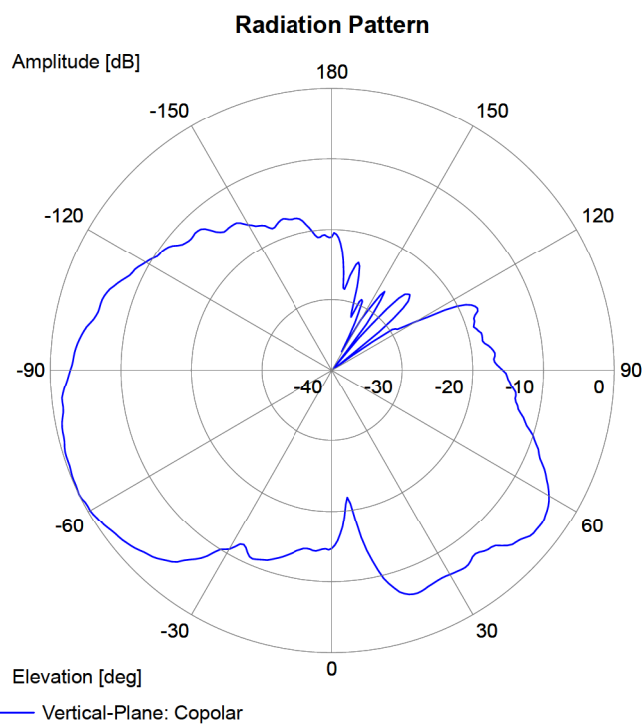

1399.35.0002

Object: SWA 2456/360/6/0/MIMO_2

Article-No.: 84123697

Lot-No.: 4133

Port: Port 3

Frequency: 5915 MHz