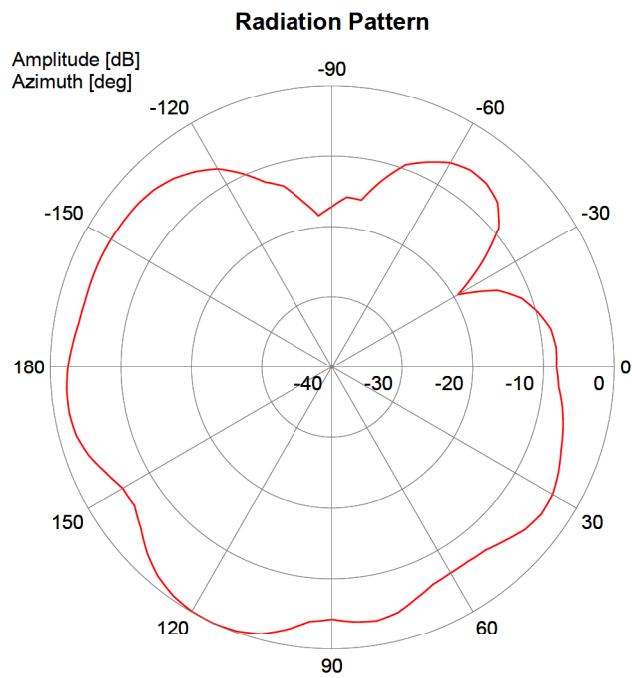

1399.35.0002

Object: SWA 2456/360/6/0/MIMO_2

Article-No.: 84123697

Lot-No.: 5013

Port: Port 3

Frequency: 6300 MHz