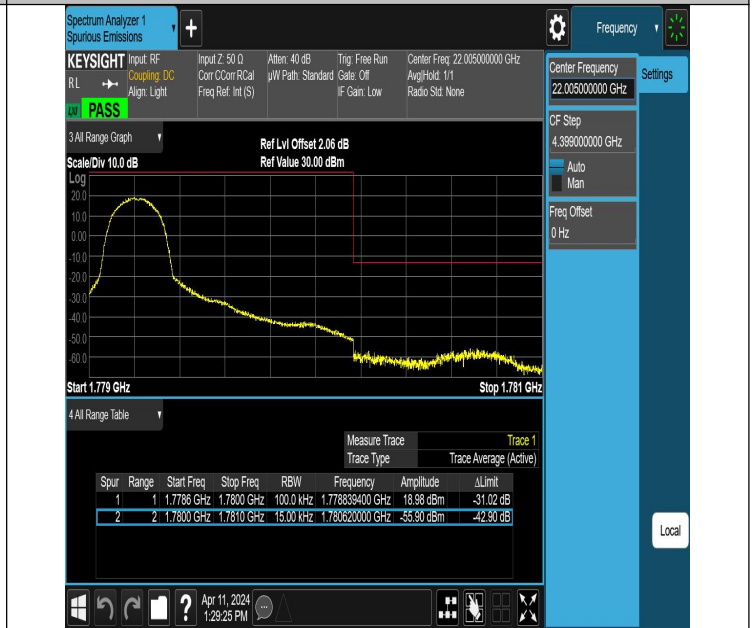

Band66_1.4MHz_QPSK_132665_1RB#0