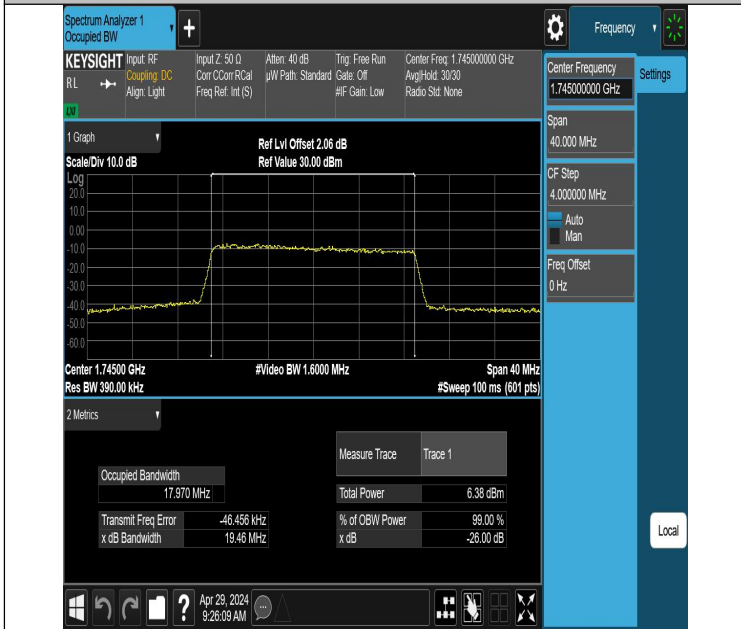

Band66-20MHz-QPSK-132322-100RB#0-PASS

Band66-20MHz-64QAM-132322-100RB#0-PASS

Band66-20MHz-256QAM-132322-100RB#0-PASS

Band66-20MHz-16QAM-132322-100RB#0-PASS

Band Edge

Test Graphs

Band66_1.4MHz_QPSK_131979_1RB#0