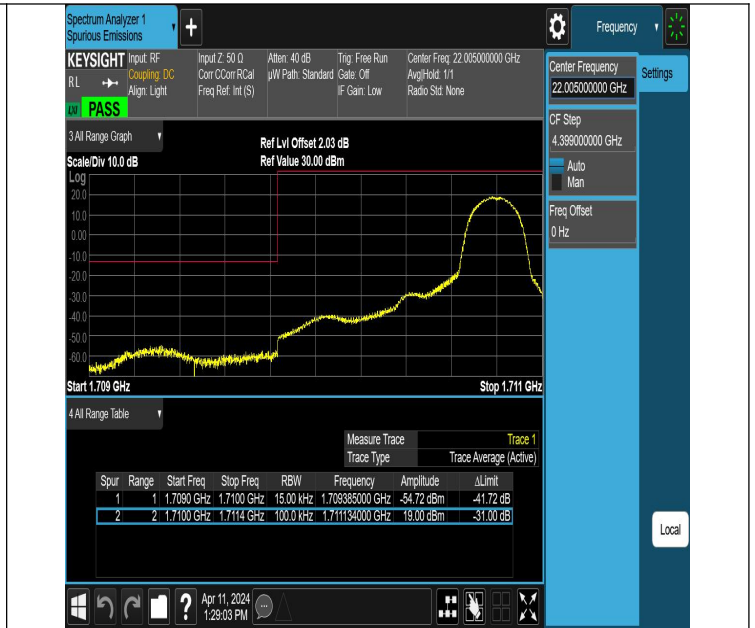

Band66-20MHz-QPSK-132322-100RB#0-PASS

Band66-20MHz-64QAM-132322-100RB#0-PASS

Band66-20MHz-256QAM-132322-100RB#0-PASS

Band66-20MHz-16QAM-132322-100RB#0-PASS

Band Edge

Test Graphs

Band66_1.4MHz_QPSK_131979_1RB#0