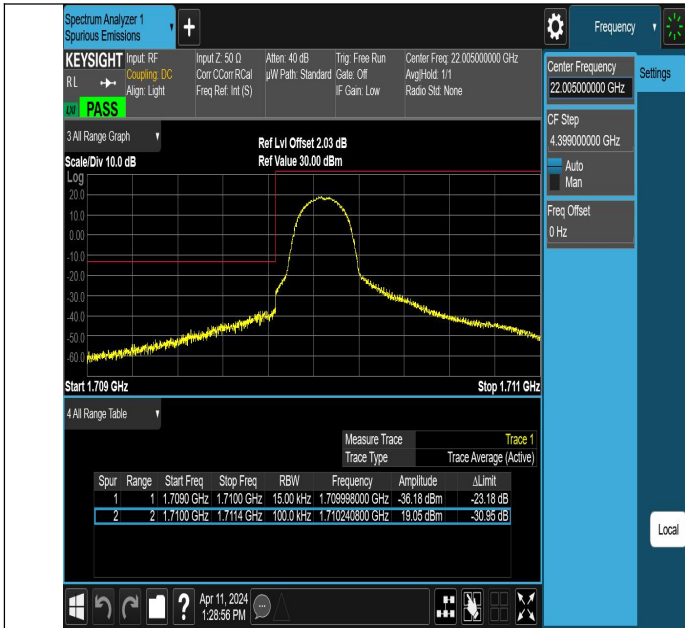

Band66-20MHz-QPSK-132322-100RB#0-PASS

Band66-20MHz-64QAM-132322-100RB#0-PASS

Band66-20MHz-256QAM-132322-100RB#0-PASS

Band66-20MHz-16QAM-132322-100RB#0-PASS

Band Edge

Test Graphs

Band66_1.4MHz_QPSK_131979_1RB#0