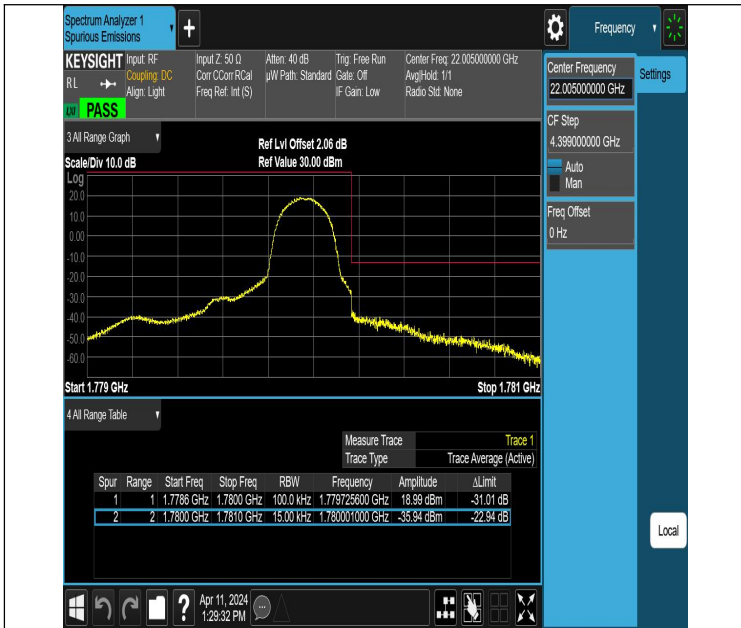

Band66_1.4MHz_QPSK_132665_1RB#5