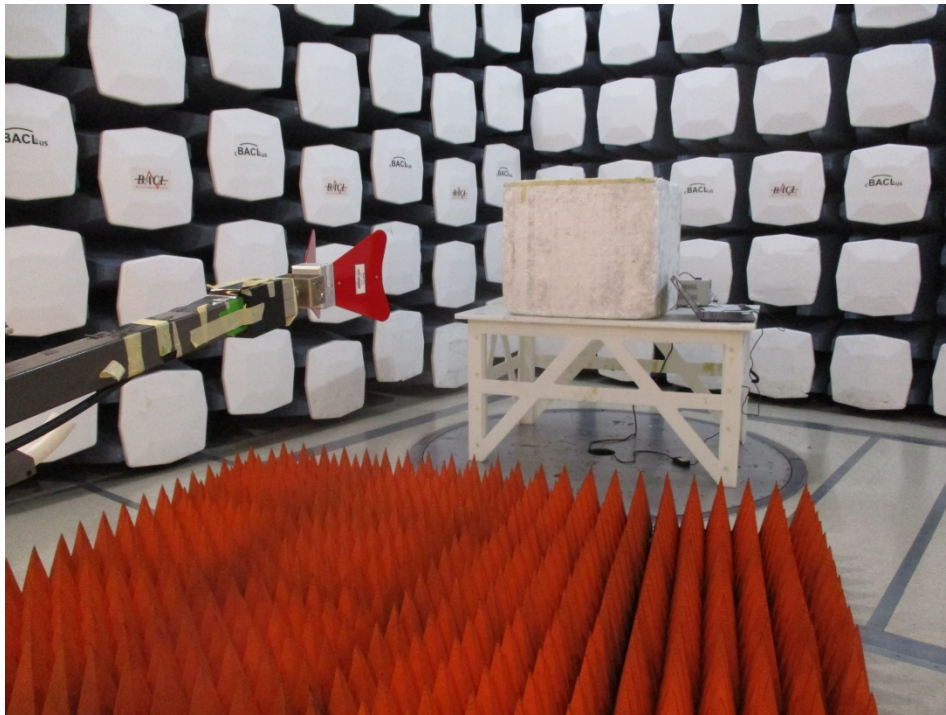

EUT Test Setup Photographs

1.1 Front View EUT Test Setup at 3 Meters (Above 1GHz)

1.2 Rear View EUT Test Setup at 3 Meters (Above 1GHz)

1.3 Front View EUT Test Setup at 3 Meters (Below 1GHz)

1.4 Rear View EUT Test Setup at 3 Meters (Below 1GHz)

1.5 Front View EUT Test Setup at 1 Meter (1-18GHz)

1.6 Rear View EUT Test Setup at 1 Meter (1-18GHz)

1.7 Front View EUT Test Setup at 1 Meter (18-26.5GHz)

1.8 Rear View EUT Test Setup at 1 Meter (18-26.5GHz)

1.9 Front View EUT Test Setup at 1 Meter (26.5-40GHz)

1.10 Rear View EUT Test Setup at 1 Meter (26.5-40GHz)