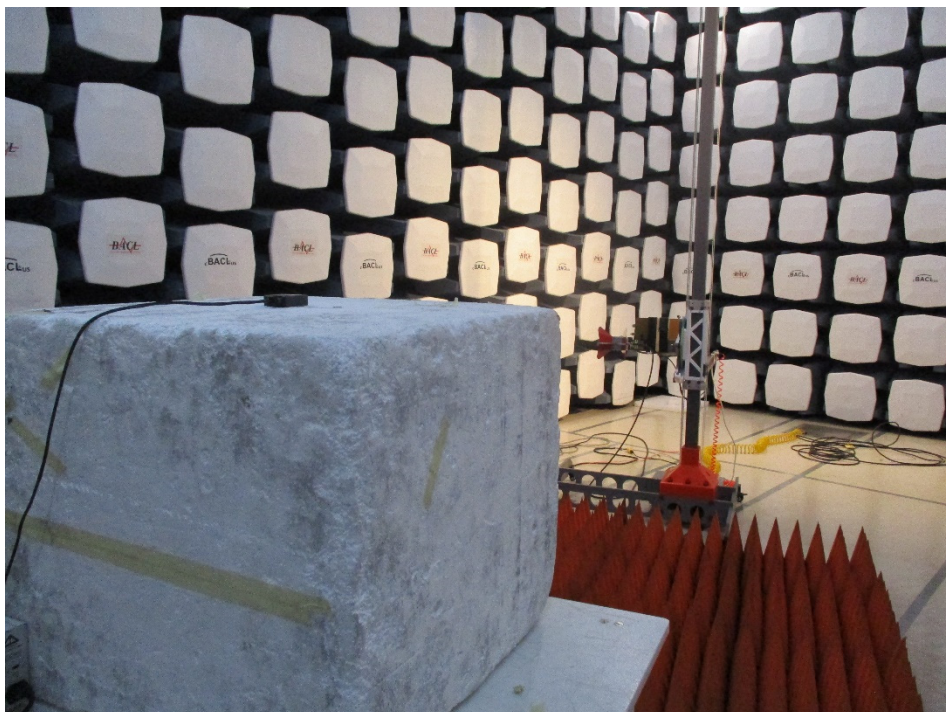

EUT Test Setup Photographs

1.1 Front View EUT Test Setup at 3 Meters (Above 1GHz)

1.2 Rear View EUT Test Setup at 3 Meters (Above 1GHz)

1.3 Front View EUT Test Setup at 3 Meters (Below 1GHz)

1.4 Rear View EUT Test Setup at 3 Meters (Below 1GHz)

1.5 Front View EUT Test Setup at 1 Meter (1-18GHz)

1.6 Rear View EUT Test Setup at 1 Meter (1-18GHz)

1.7 Front View EUT Test Setup at 1 Meter (18-26.5GHz)

1.8 Rear View EUT Test Setup at 1 Meter (18-26.5GHz)

1.9 Front View EUT Test Setup at 1 Meter (26.5-40GHz)

1.10 Rear View EUT Test Setup at 1 Meter (26.5-40GHz)