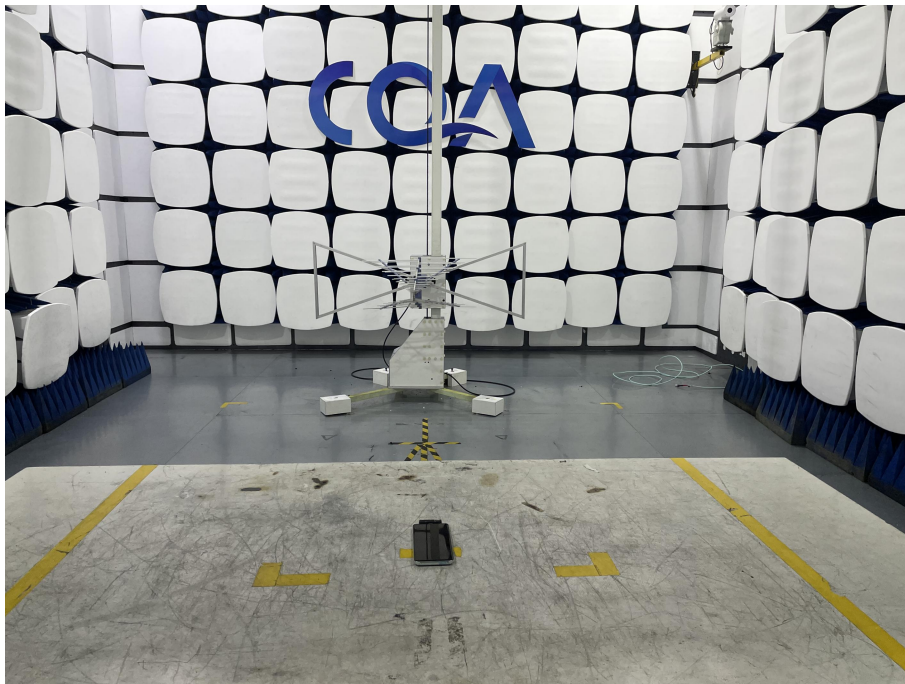

# 1 Photographs

## 1.1 Radiated Emission Test Setup

9kHz~30MHz

30MHz~1GHz:

Above 1GHz: