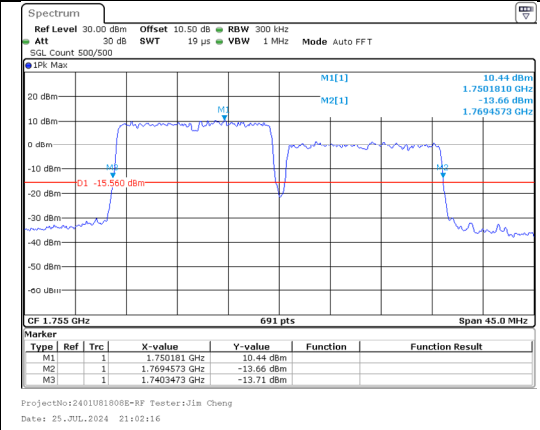

26%OBW
Band 66 15MHz/1747.5/Mid 64QAM 75@0
Band 66 15MHz/1762.5/Mid 64QAM 75@0

26%OBW
Band 66 15MHz/1747.5/Mid 256QAM 75@0
Band 66 15MHz/1762.5/Mid 256QAM 75@0