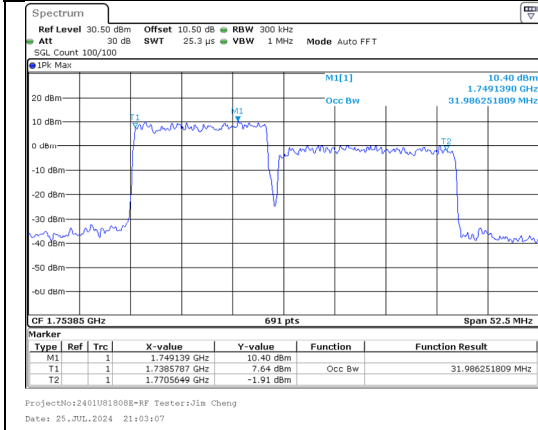

99%OBW
Band 66 15MHz/1747.5/Mid 256QAM 75@0
Band 66 15MHz/1762.5/Mid 256QAM 75@0

99%OBW
Band 66 15MHz/1745.3/Mid QPSK 75@0
Band 66 20MHz/1762.4/Mid QPSK 100@0