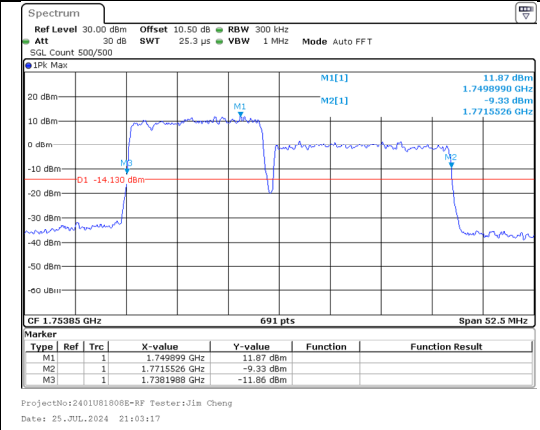

26%OBW
Band 66 15MHz/1747.5/Mid 256QAM 75@0
Band 66 15MHz/1762.5/Mid 256QAM 75@0

26%OBW
Band 66 15MHz/1745.3/Mid QPSK 75@0
Band 66 20MHz/1762.4/Mid QPSK 100@0