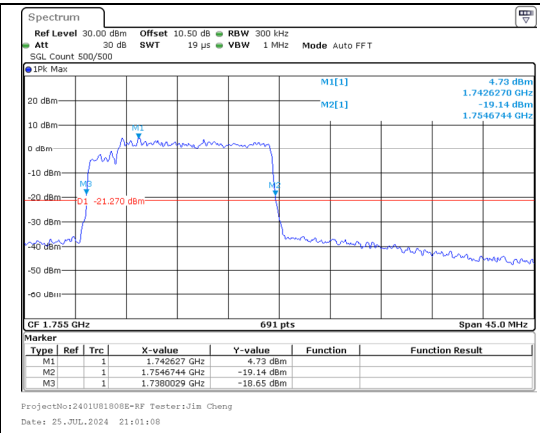

26%OBW
Band 66 15MHz/1747.5/Mid 64QAM 75@0
Band 66 15MHz/1762.5/Mid 64QAM 75@0