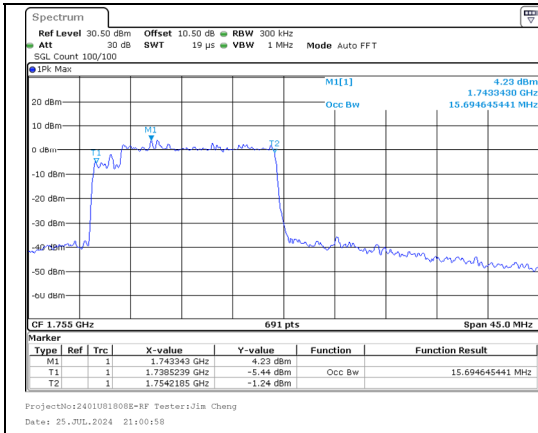

99%OBW
Band 66 15MHz/1747.5/Mid 64QAM 75@0
Band 66 15MHz/1762.5/Mid 64QAM 75@0