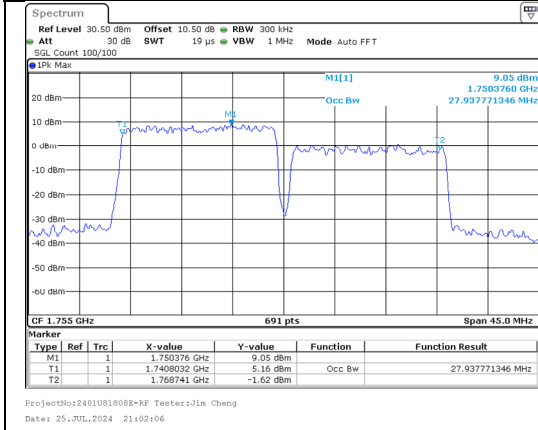

99%OBW
Band 66 15MHz/1747.5/Mid 64QAM 75@0
Band 66 15MHz/1762.5/Mid 64QAM 75@0

99%OBW
Band 66 15MHz/1747.5/Mid 256QAM 75@0
Band 66 15MHz/1762.5/Mid 256QAM 75@0