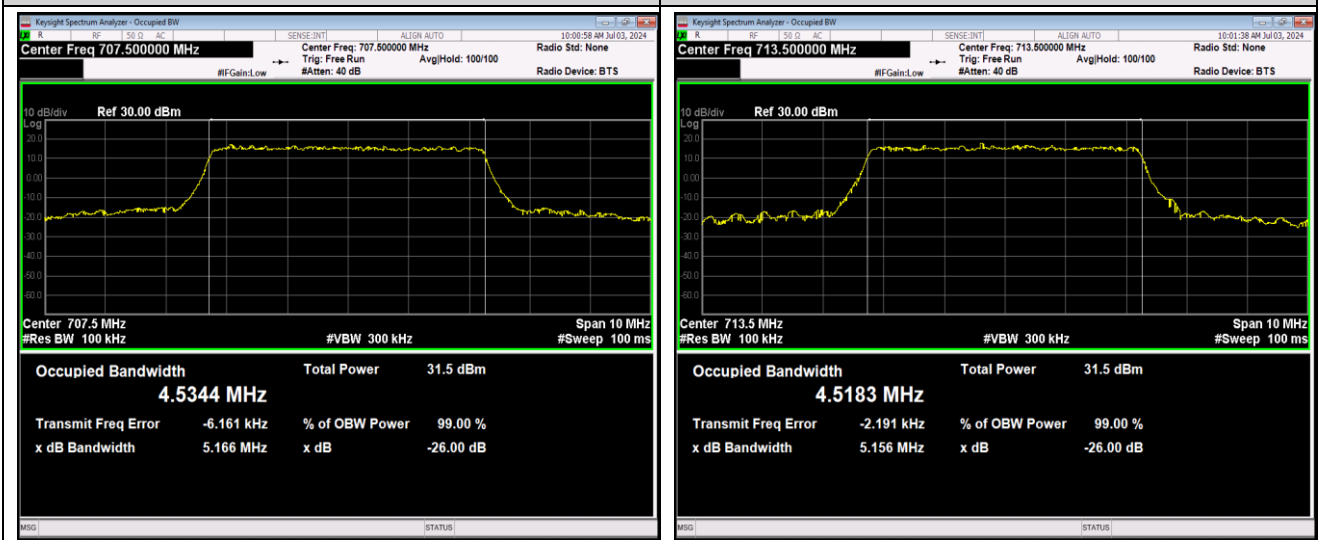

Band12-5MHz-QPSK-23155-25RB#0

Band12-5MHz-16QAM-23035-25RB#0

Band12-5MHz-16QAM-23095-25RB#0

Band12-5MHz-16QAM-23155-25RB#0

Band12-5MHz-64QAM-23035-25RB#0

Band12-5MHz-64QAM-23095-25RB#0

Band12-5MHz-64QAM-23155-25RB#0