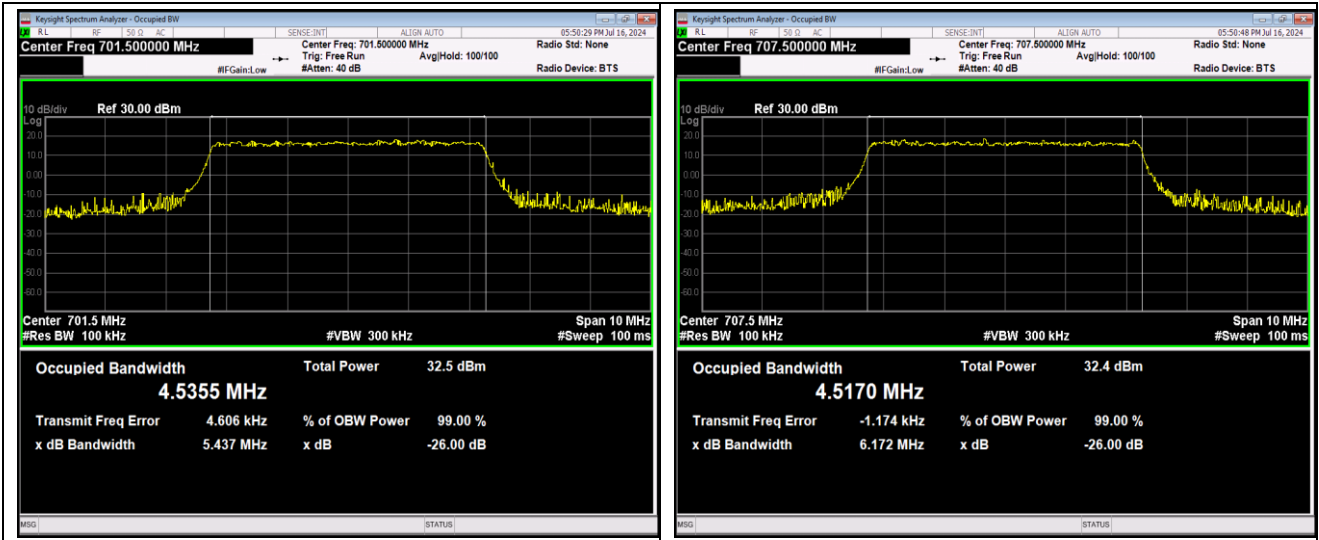

Band12-5MHz-QPSK-23155-25RB#0

Band12-5MHz-16QAM-23035-25RB#0

Band12-5MHz-16QAM-23095-25RB#0

Band12-5MHz-16QAM-23155-25RB#0

Band12-5MHz-64QAM-23035-25RB#0

Band12-5MHz-64QAM-23095-25RB#0

Band12-5MHz-64QAM-23155-25RB#0