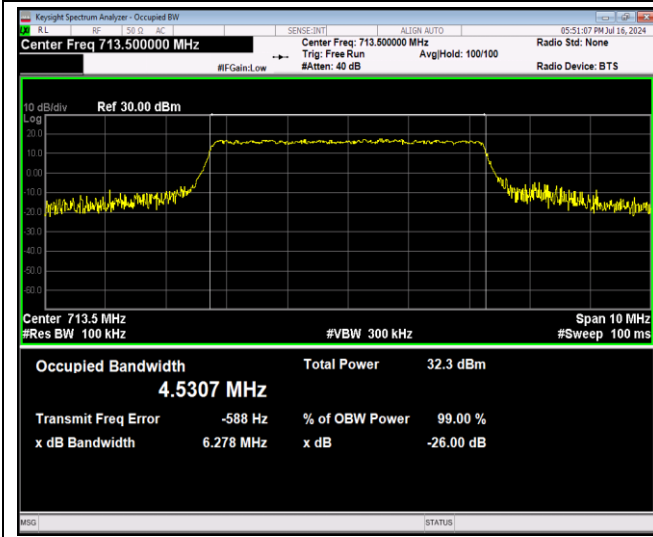

Band12-5MHz-64QAM-23155-25RB#0

Band12-10MHz-QPSK-23095-50RB#0