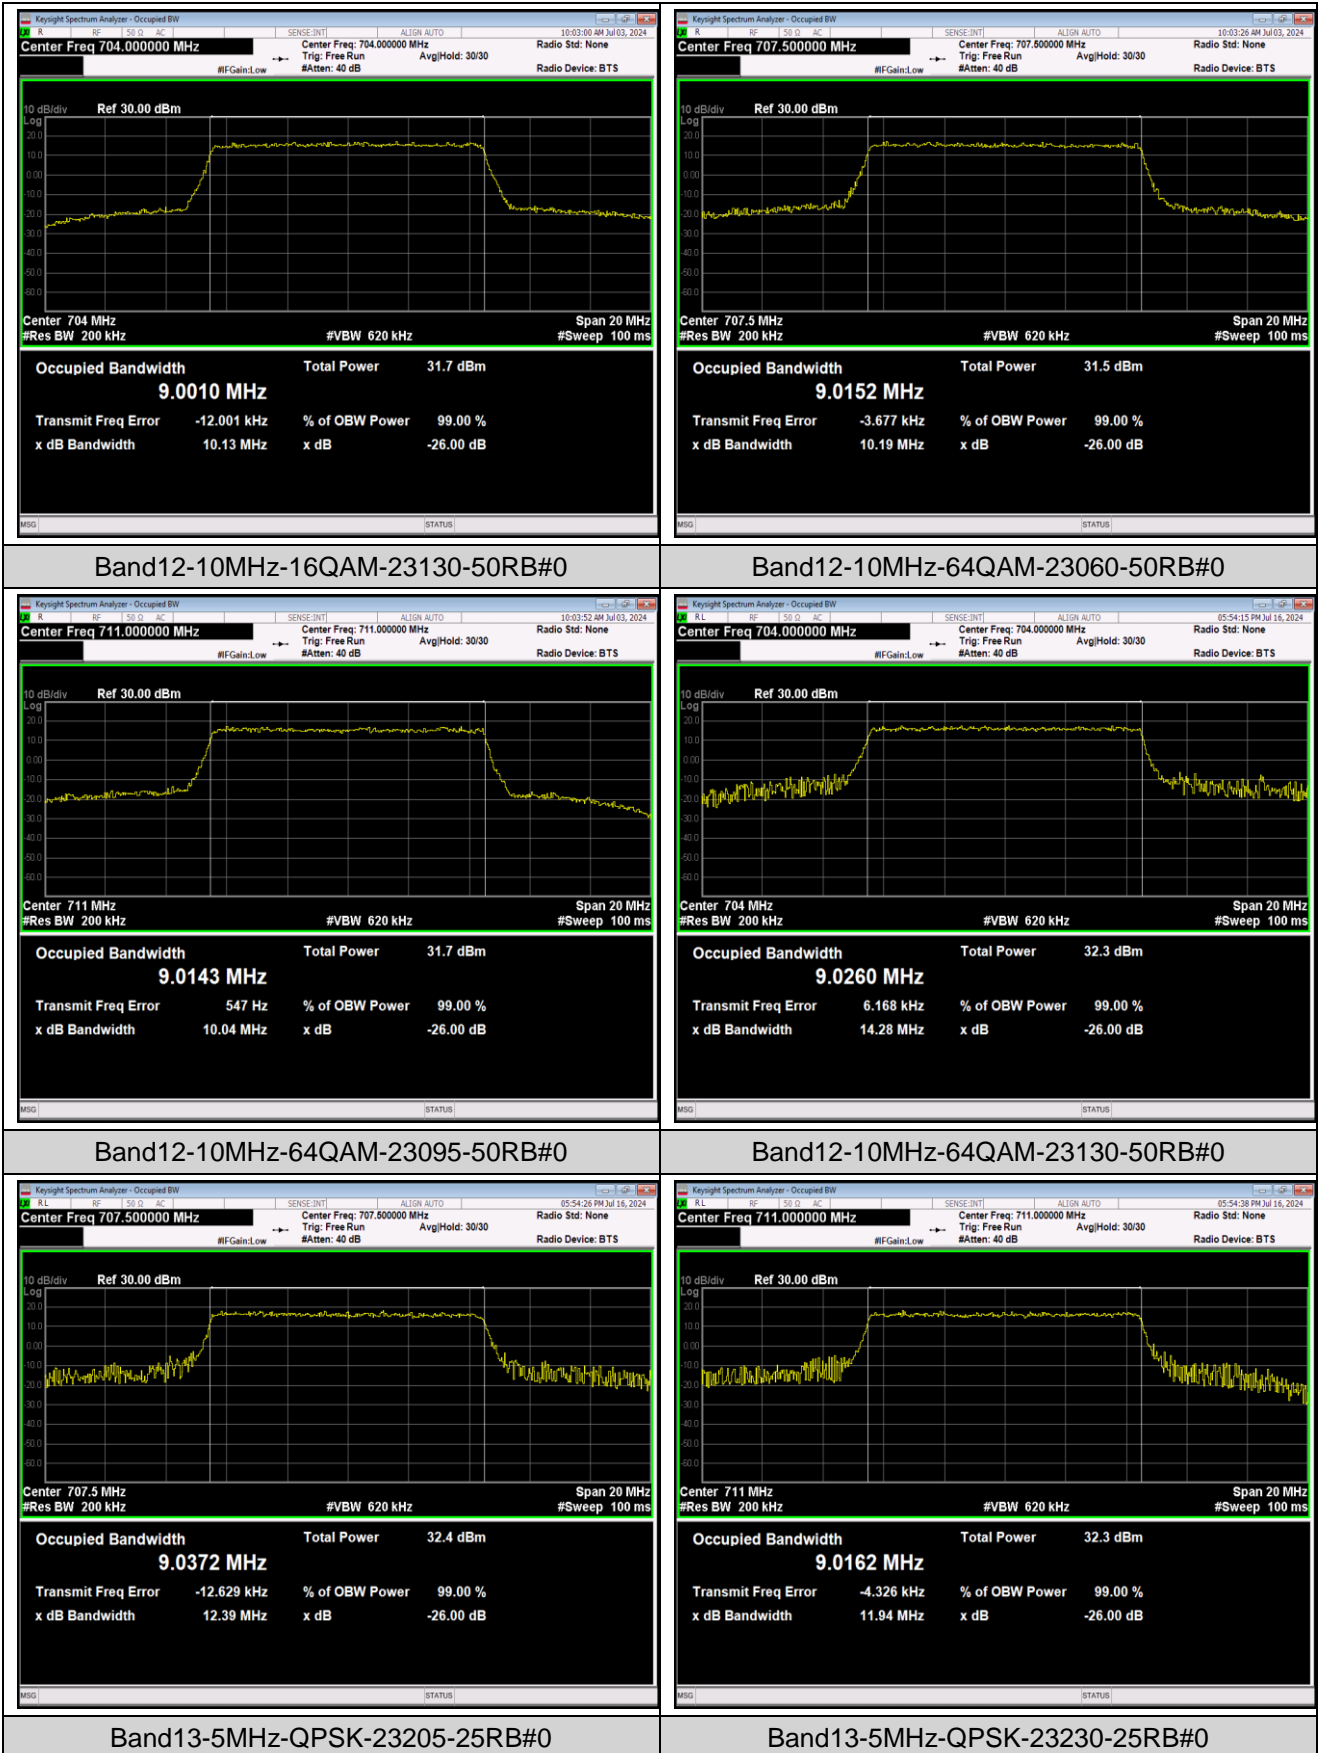

Band12-10MHz-QPSK-23060-50RB#0

Band12-10MHz-QPSK-23095-50RB#0

Band12-10MHz-QPSK-23130-50RB#0

Band12-10MHz-16QAM-23060-50RB#0

Band12-10MHz-16QAM-23095-50RB#0

Band13-5MHz-QPSK-23255-25RB#0

Band13-5MHz-16QAM-23205-25RB#0