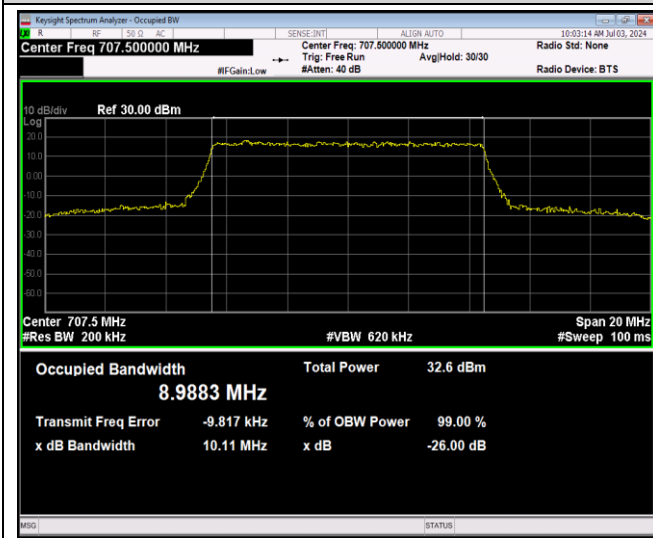

Band12-10MHz-QPSK-23095-50RB#0

Band12-10MHz-16QAM-23060-50RB#0