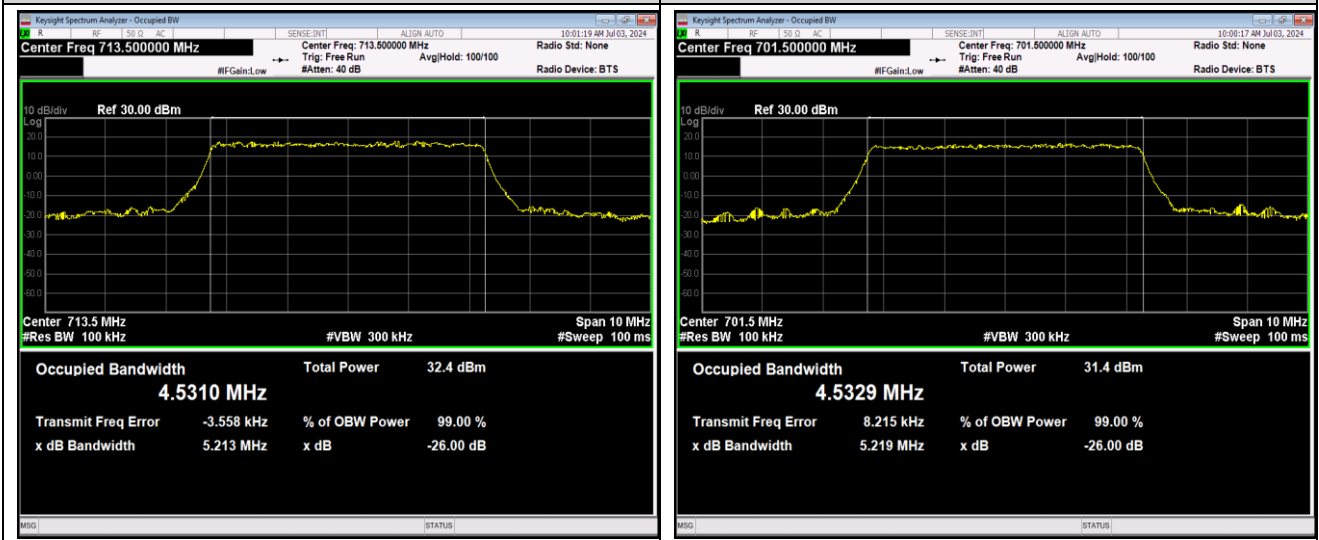

Band12-5MHz-QPSK-23155-25RB#0

Band12-5MHz-16QAM-23035-25RB#0

Band12-5MHz-16QAM-23095-25RB#0

Band12-5MHz-16QAM-23155-25RB#0

Band12-5MHz-64QAM-23035-25RB#0

Band12-5MHz-64QAM-23095-25RB#0

Band12-5MHz-64QAM-23155-25RB#0