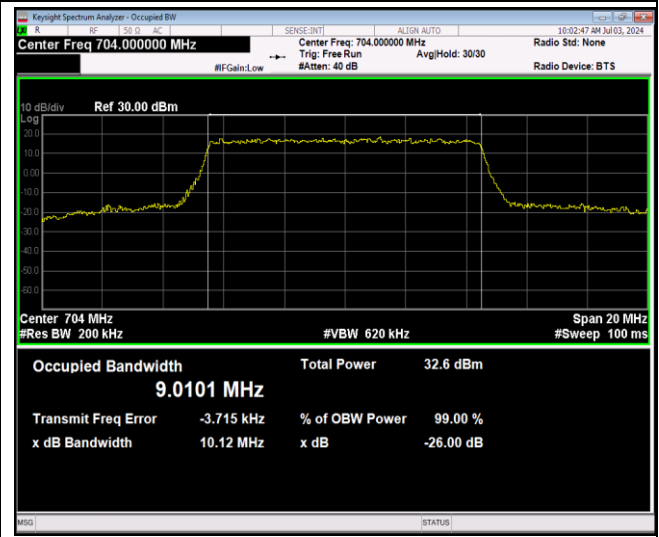

Band12-10MHz-QPSK-23060-50RB#0

Band12-10MHz-QPSK-23130-50RB#0