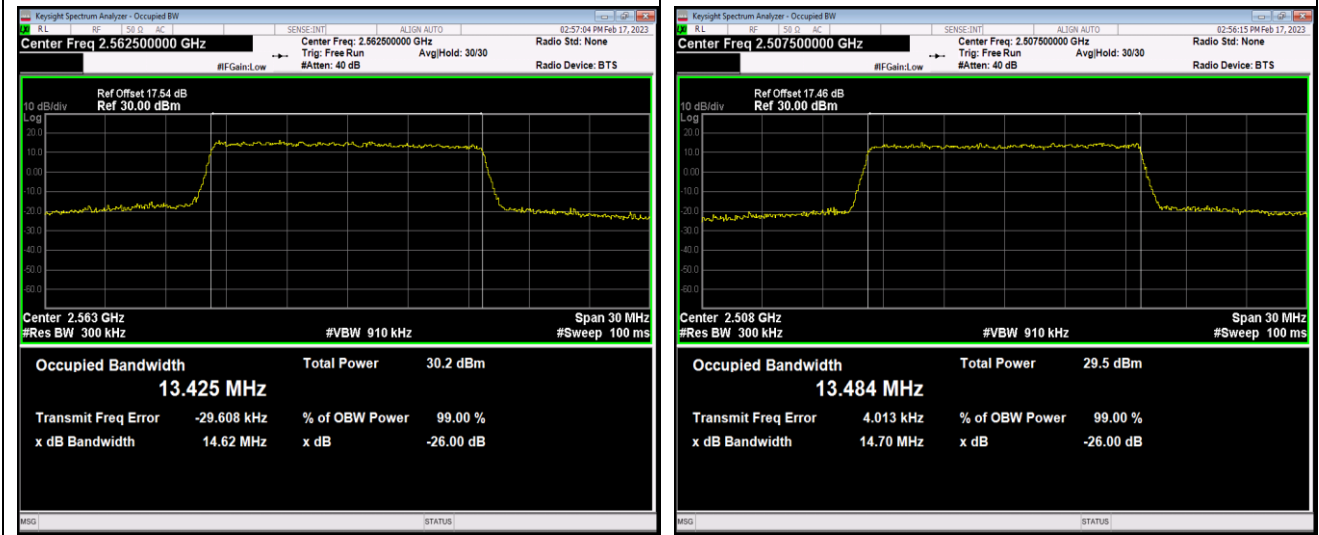

Test Graphs

Band7-15MHz-QPSK-21375-75RB#0

Band7-15MHz-16QAM-20825-75RB#0

Band7-15MHz-16QAM-21100-75RB#0

Band7-15MHz-16QAM-21375-75RB#0

Band7-15MHz-64QAM-20825-75RB#0

Band7-15MHz-64QAM-21100-75RB#0