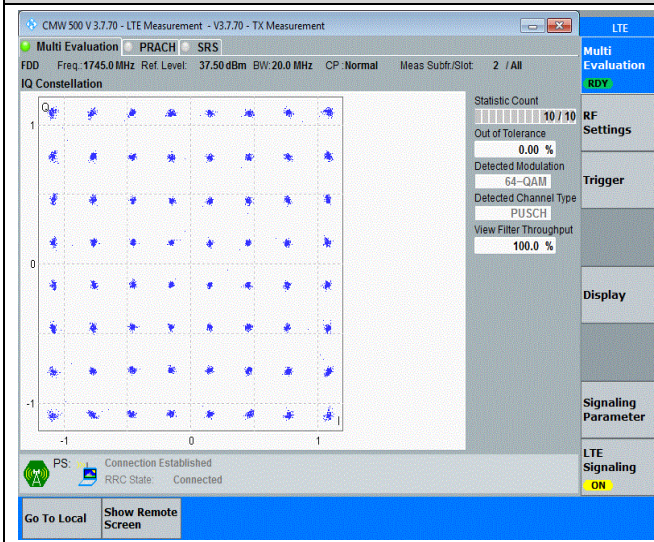

**Antenna 5 (LTE Band 7 & Band 41 TX ANT in ENDC mode)**

**Appendix A: Effective (Isotropic) Radiated Power Output Data**

**Test Result**

Band	Bandwidth	Modulation	Channel	RB Configuration	Conducted Power (dBm)	ERP/EIRP (dBm)	ERP/EIRP Limit (dBm)	Verdict
Band7	5MHz	QPSK	20775	1RB#0	21.38	20.08	38.45	PASS
Band7	5MHz	QPSK	20775	1RB#12	21.33	20.03	38.45	PASS
Band7	5MHz	QPSK	20775	1RB#24	21.34	20.04	38.45	PASS
Band7	5MHz	QPSK	20775	12RB#0	20.24	18.94	38.45	PASS
Band7	5MHz	QPSK	20775	12RB#6	20.26	18.96	38.45	PASS
Band7	5MHz	QPSK	20775	12RB#11	20.27	18.97	38.45	PASS
Band7	5MHz	QPSK	20775	25RB#0	20.23	18.93	38.45	PASS
Band7	5MHz	QPSK	21100	1RB#0	21.29	19.99	38.45	PASS
Band7	5MHz	QPSK	21100	1RB#12	21.30	20.00	38.45	PASS
Band7	5MHz	QPSK	21100	1RB#24	21.31	20.01	38.45	PASS
Band7	5MHz	QPSK	21100	12RB#0	20.21	18.91	38.45	PASS
Band7	5MHz	QPSK	21100	12RB#6	20.21	18.91	38.45	PASS
Band7	5MHz	QPSK	21100	12RB#11	20.20	18.90	38.45	PASS
Band7	5MHz	QPSK	21100	25RB#0	20.13	18.83	38.45	PASS
Band7	5MHz	QPSK	21425	1RB#0	21.17	19.87	38.45	PASS
Band7	5MHz	QPSK	21425	1RB#12	21.23	19.93	38.45	PASS
Band7	5MHz	QPSK	21425	1RB#24	21.23	19.93	38.45	PASS
Band7	5MHz	QPSK	21425	12RB#0	20.16	18.86	38.45	PASS
Band7	5MHz	QPSK	21425	12RB#6	20.19	18.89	38.45	PASS
Band7	5MHz	QPSK	21425	12RB#11	20.19	18.89	38.45	PASS
Band7	5MHz	QPSK	21425	25RB#0	20.13	18.83	38.45	PASS
Band7	5MHz	16QAM	20775	1RB#0	20.24	18.94	38.45	PASS
Band7	5MHz	16QAM	20775	1RB#12	20.19	18.89	38.45	PASS
Band7	5MHz	16QAM	20775	1RB#24	20.20	18.90	38.45	PASS
Band7	5MHz	16QAM	20775	12RB#0	19.31	18.01	38.45	PASS
Band7	5MHz	16QAM	20775	12RB#6	19.29	17.99	38.45	PASS
Band7	5MHz	16QAM	20775	12RB#11	19.29	17.99	38.45	PASS
Band7	5MHz	16QAM	20775	25RB#0	19.25	17.95	38.45	PASS
Band7	5MHz	16QAM	21100	1RB#0	20.38	19.08	38.45	PASS
Band7	5MHz	16QAM	21100	1RB#12	20.40	19.10	38.45	PASS
Band7	5MHz	16QAM	21100	1RB#24	20.41	19.11	38.45	PASS
Band7	5MHz	16QAM	21100	12RB#0	19.26	17.96	38.45	PASS
Band7	5MHz	16QAM	21100	12RB#6	19.25	17.95	38.45	PASS