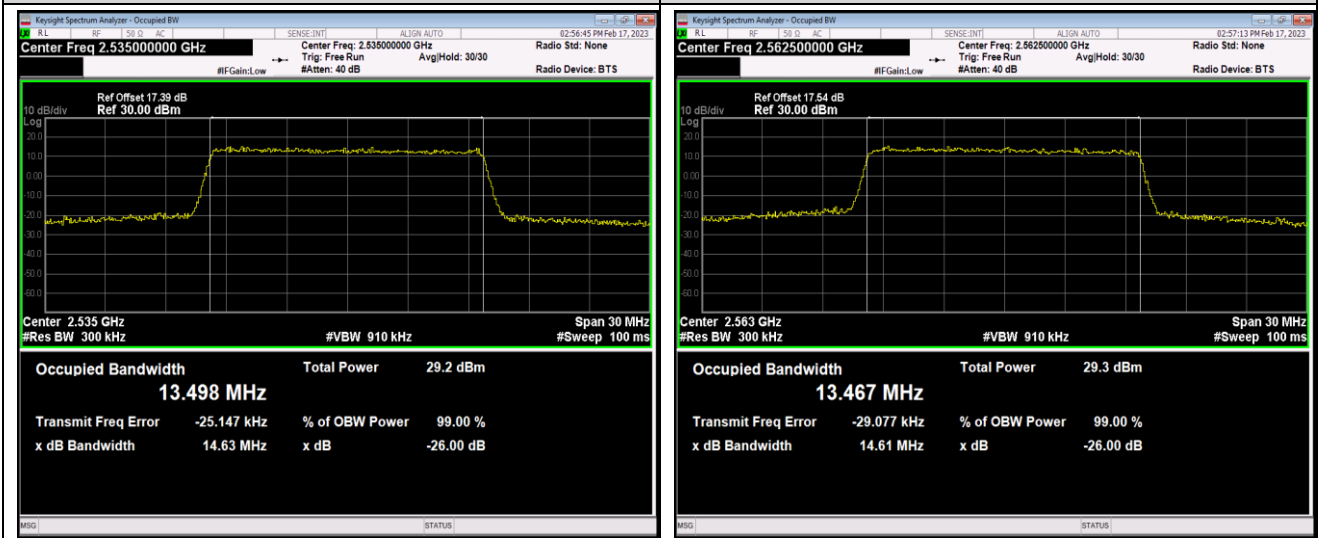

Test Graphs

Band7-15MHz-QPSK-21375-75RB#0

Band7-15MHz-16QAM-20825-75RB#0

Band7-15MHz-16QAM-21100-75RB#0

Band7-15MHz-16QAM-21375-75RB#0

Band7-15MHz-64QAM-20825-75RB#0

Band7-15MHz-64QAM-21100-75RB#0