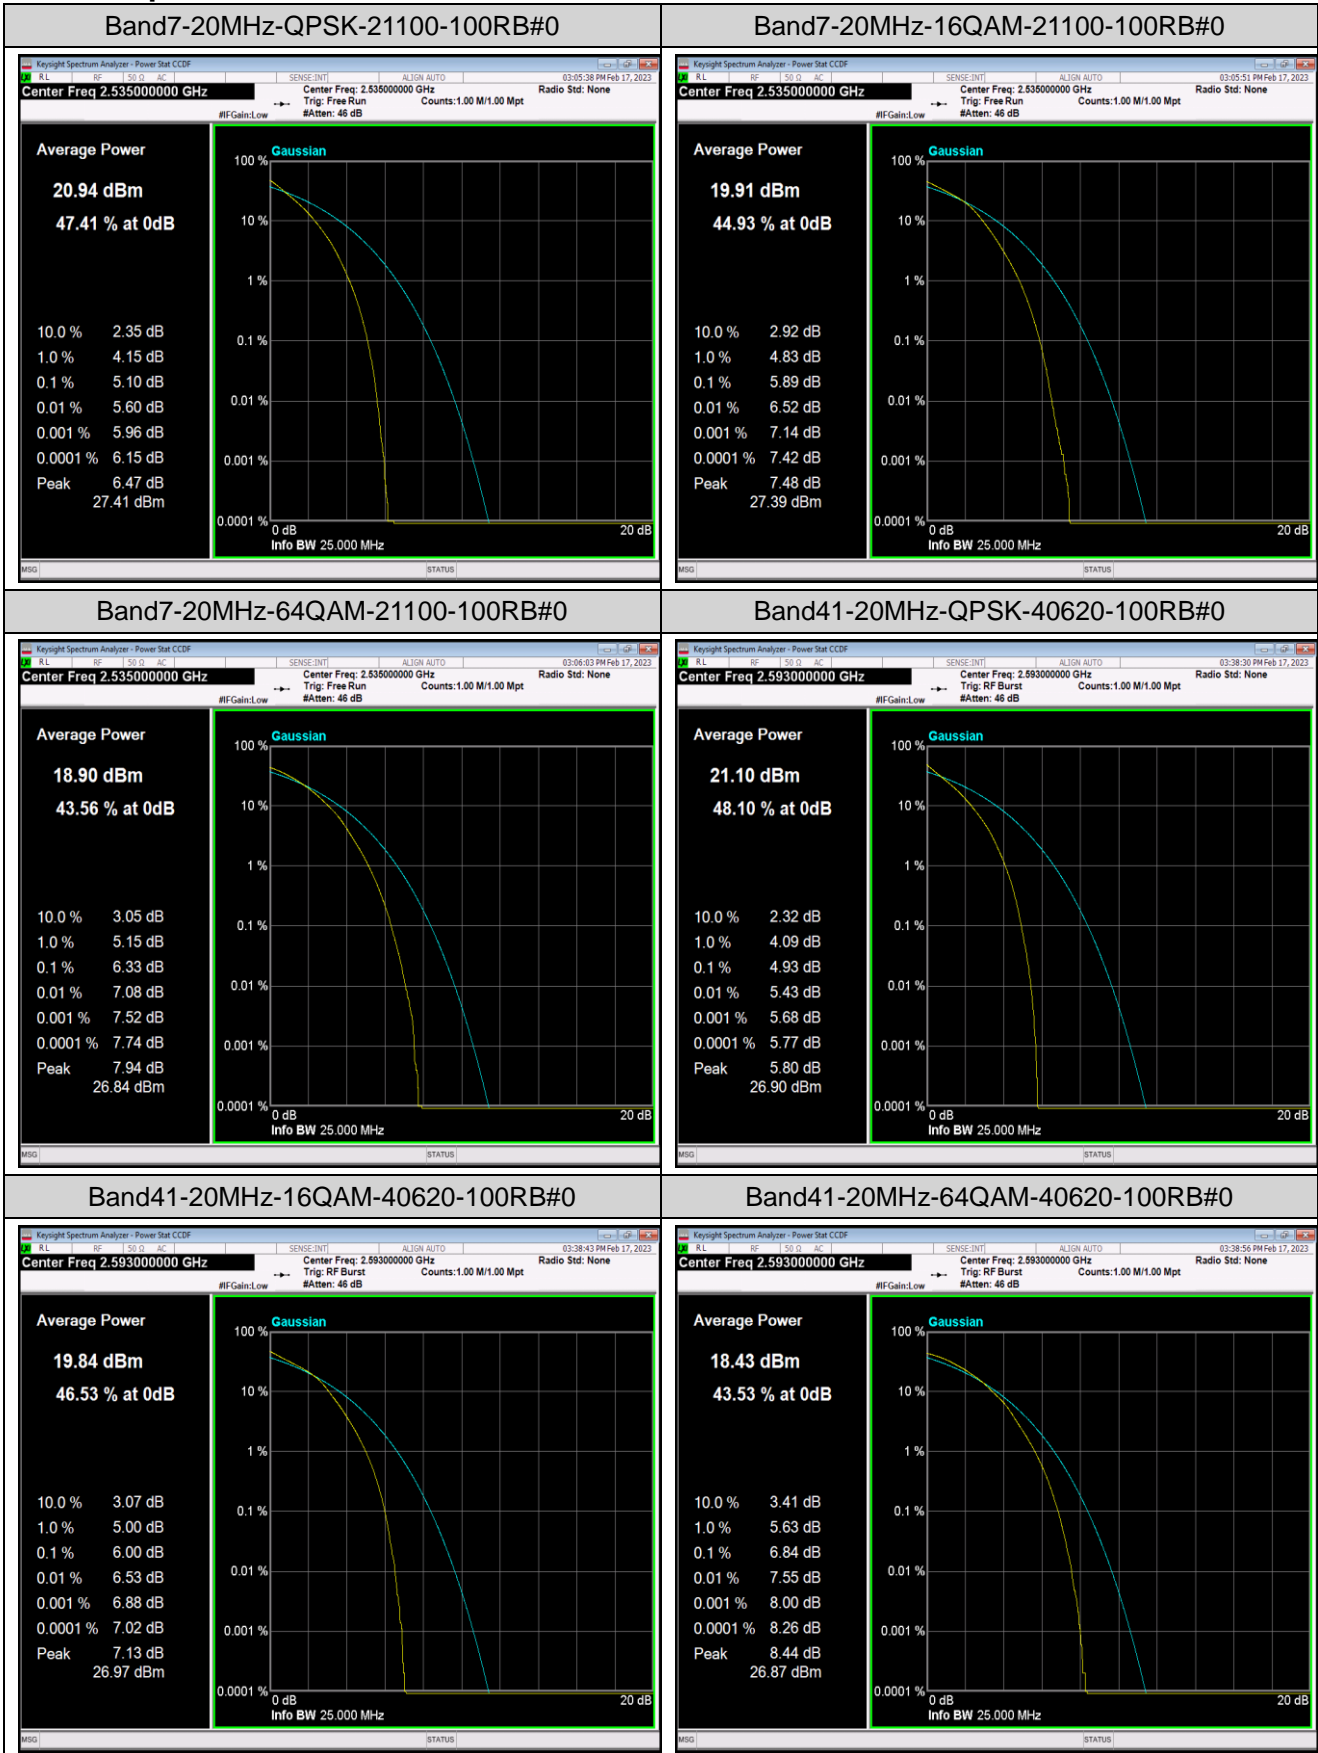

Test Graphs