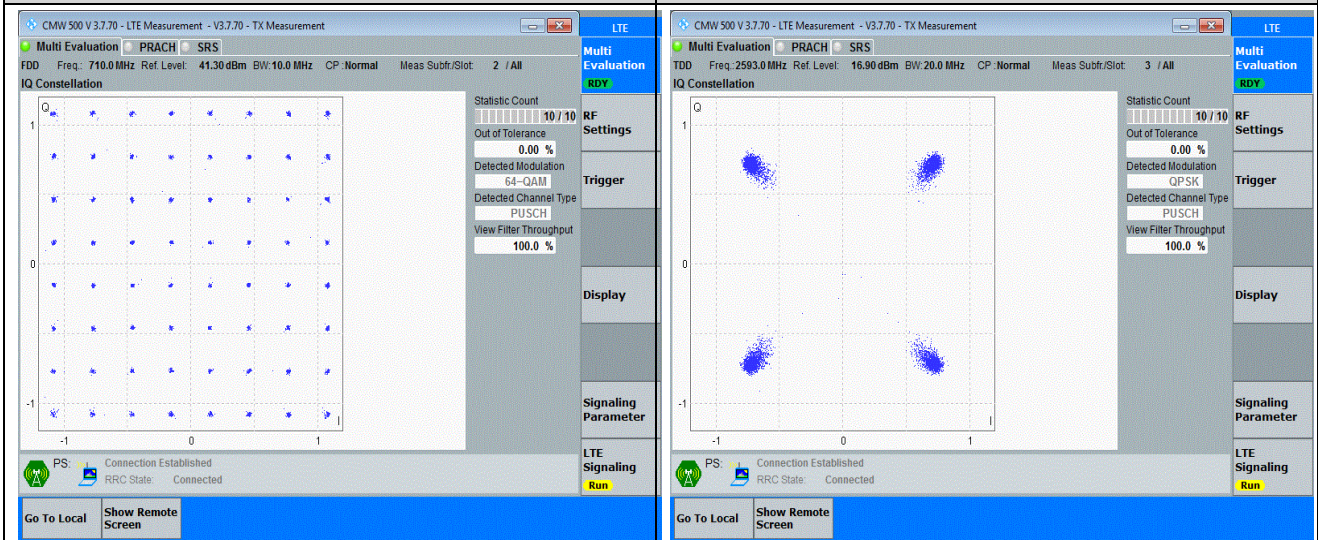

Band17-10MHz-64QAM-23790-50RB#0

Band41-20MHz-QPSK-40620-100RB#0