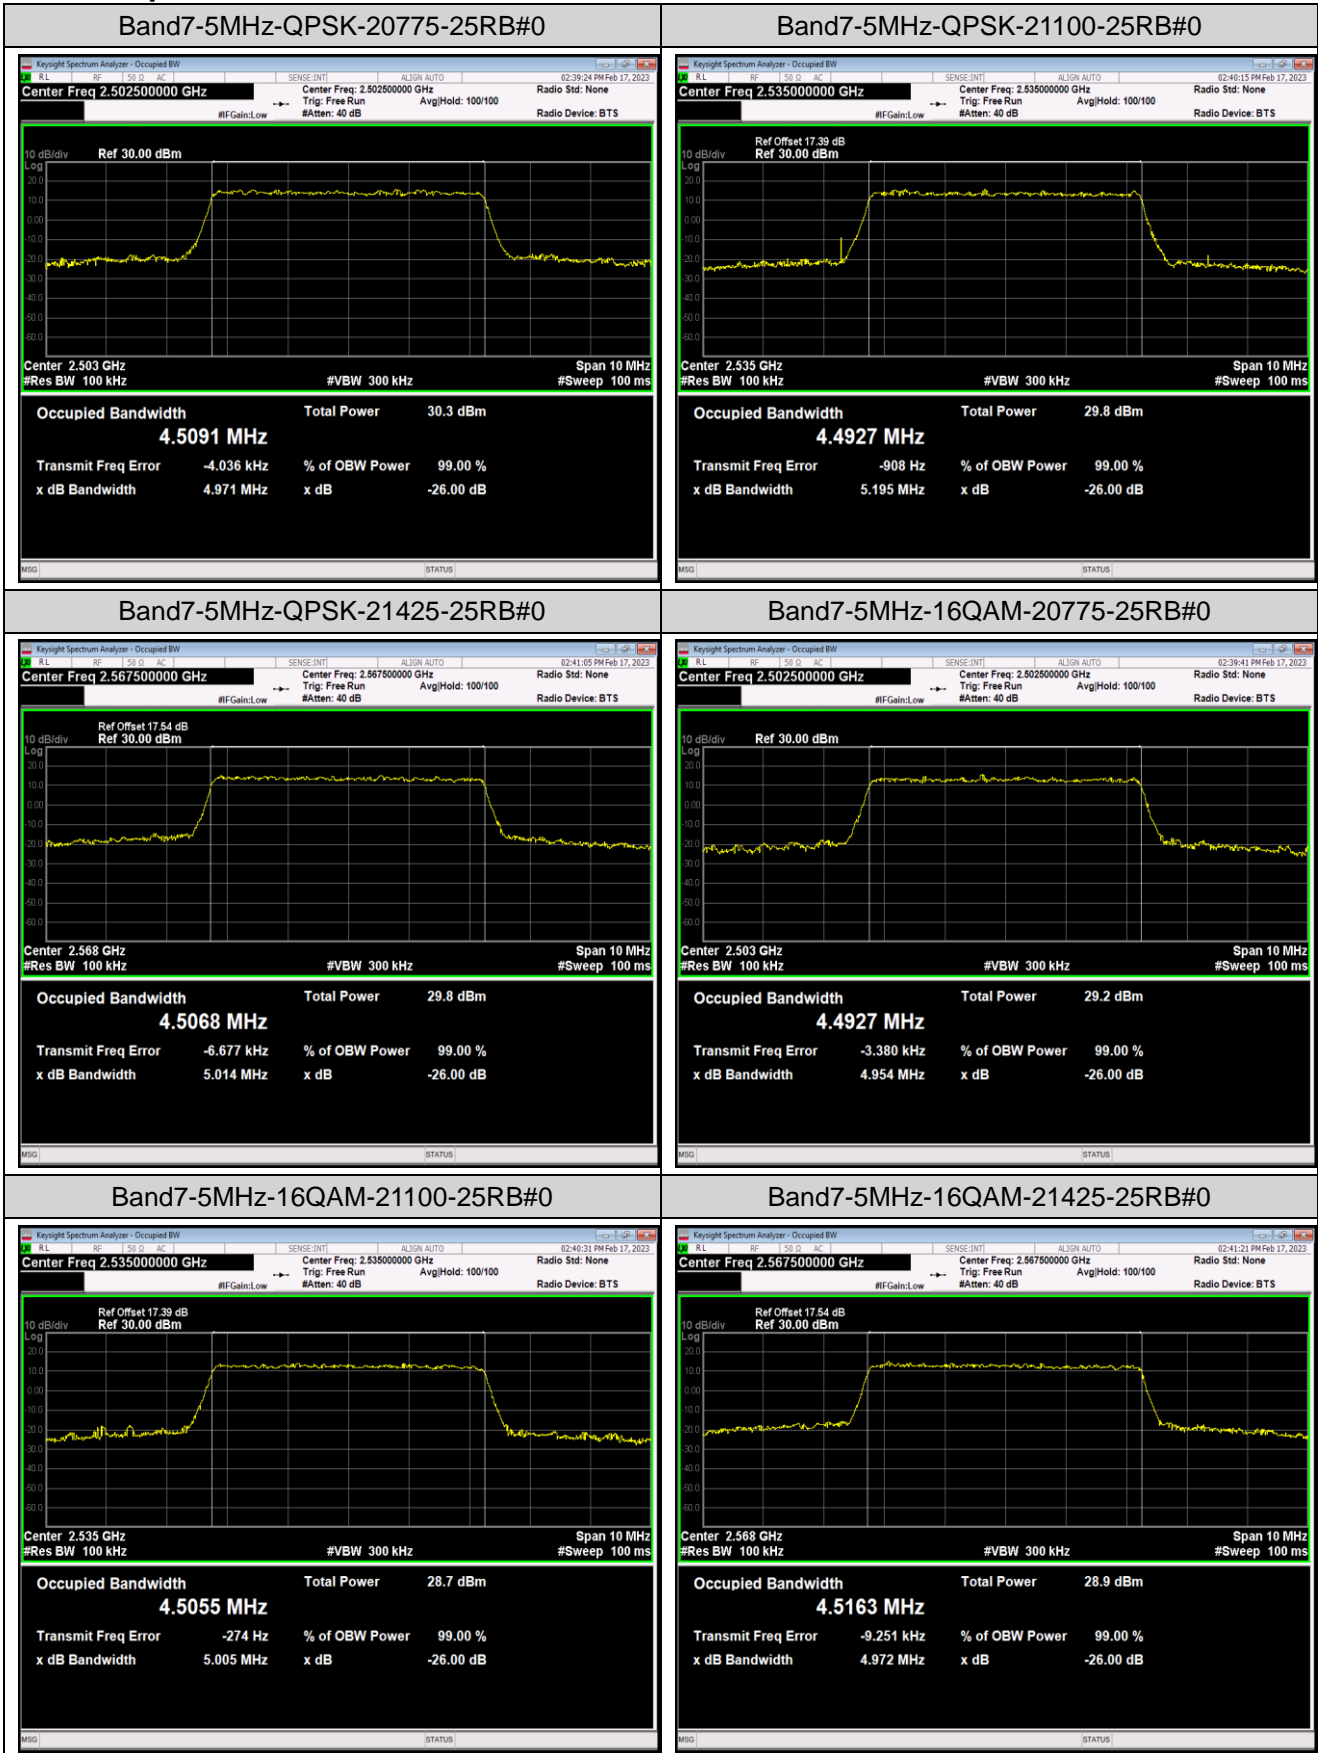

Test Graphs