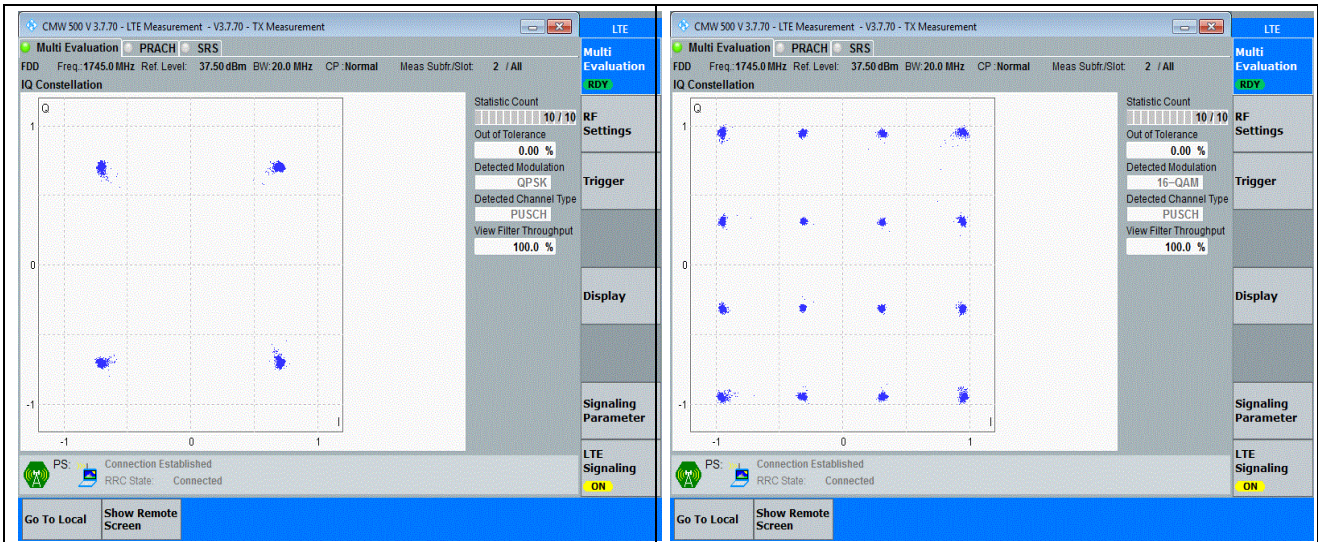

Band66-20MHz-QPSK-132322-100RB#0

Band66-20MHz-16QAM-132322-100RB#0