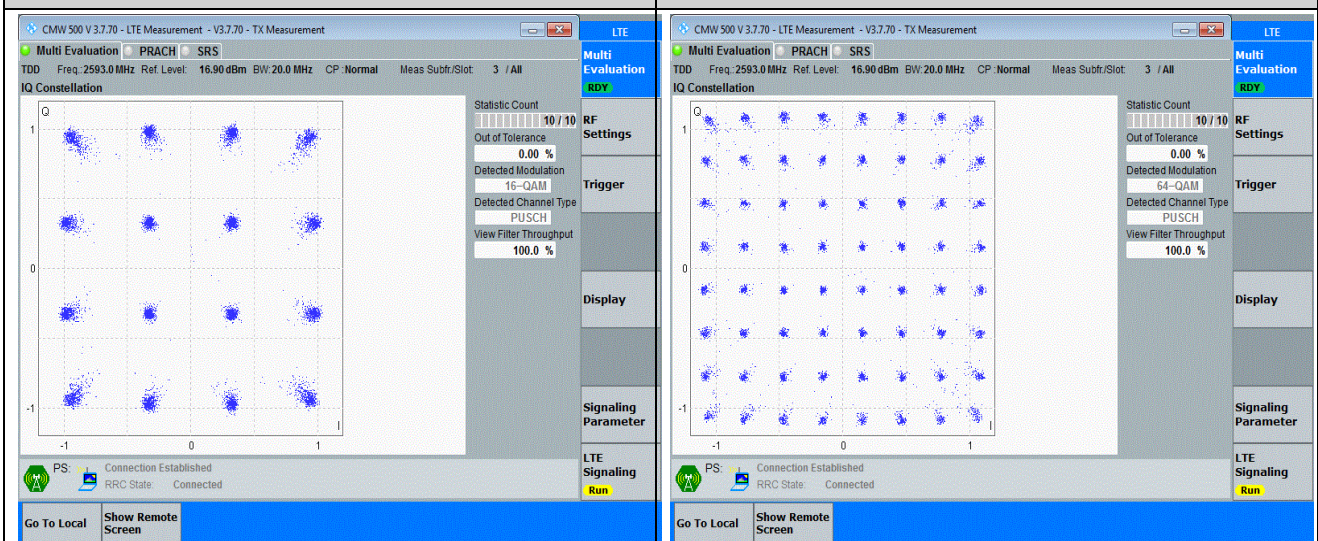

Band41-20MHz-16QAM-40620-100RB#0

Band41-20MHz-64QAM-40620-100RB#0