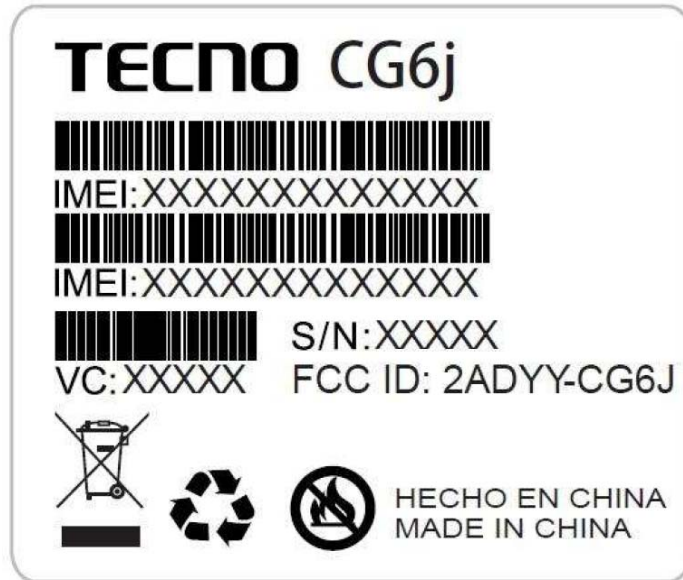

EXHIBIT A - FCC ID LABEL AND LOCATION

FCC ID Label

FCC ID Label Location Information

The label shown shall be permanently affixed at a conspicuous location on the device and be readily visible to the user at the time purchase (Labeling requirements per 2.925)