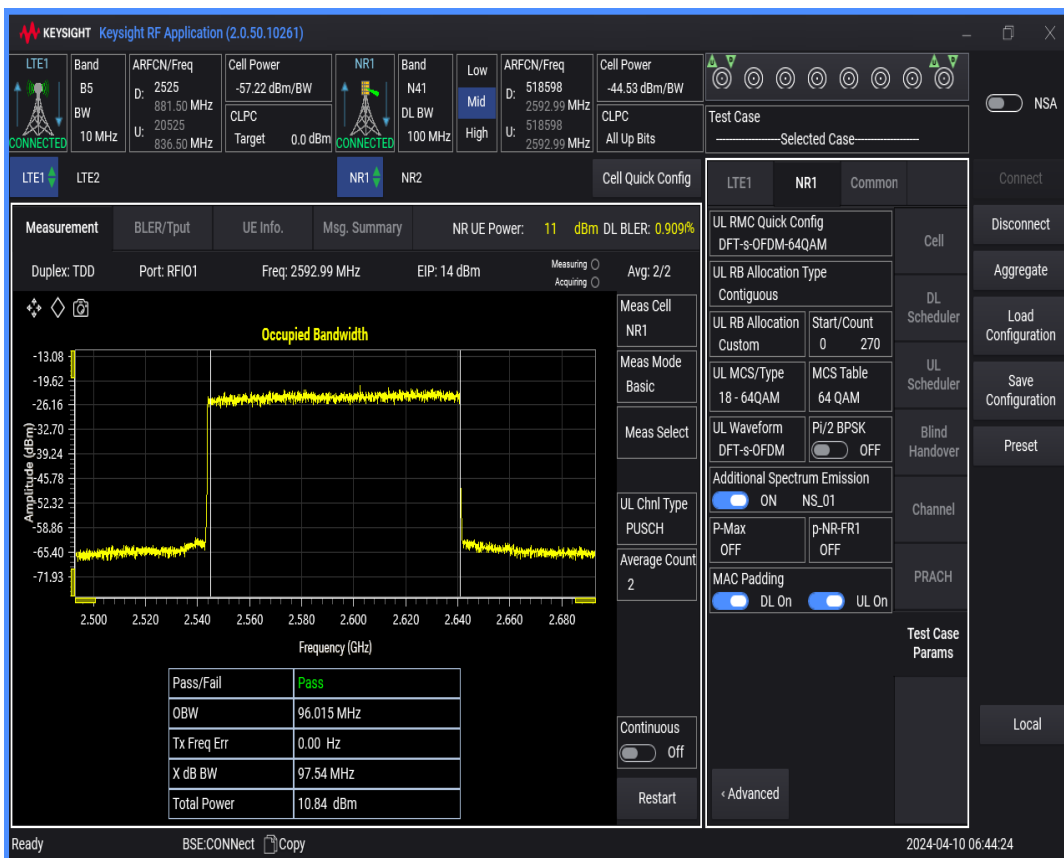

n41 SCS=30kHz DFT_QAM64 BW=100MHz Channel=518598 RB=270@0