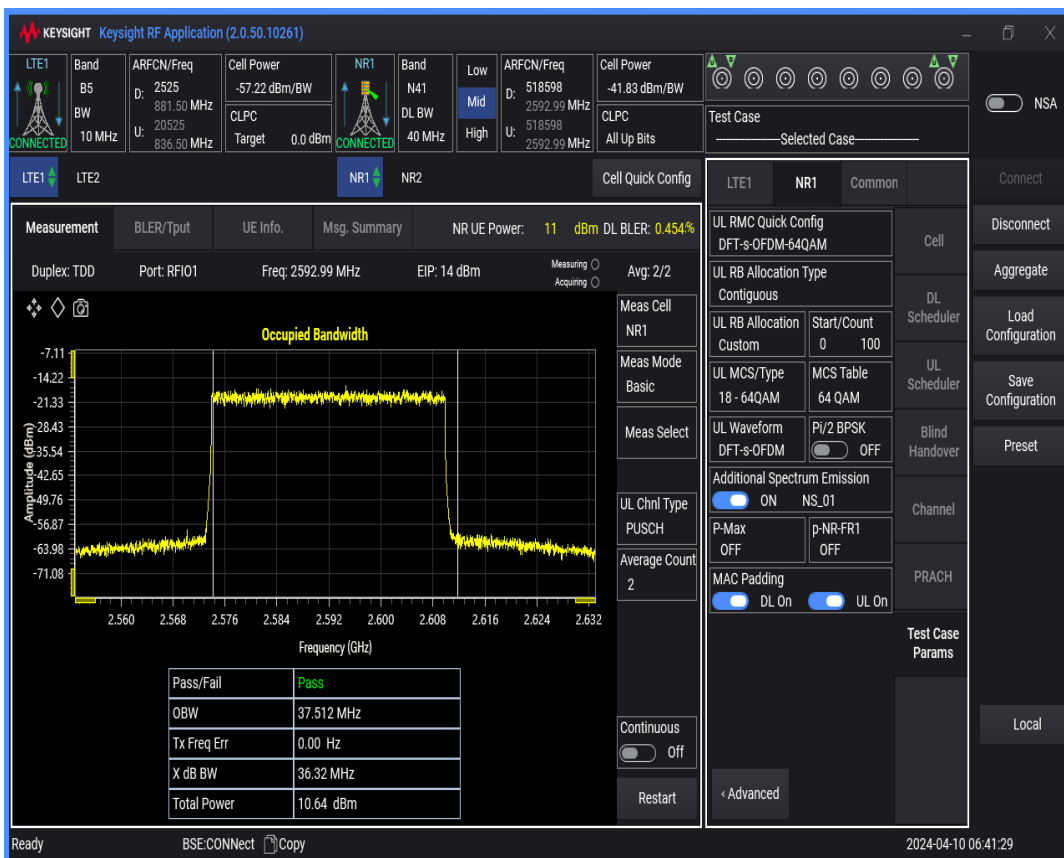

n41 SCS=30kHz DFT_QAM64 BW=40MHz Channel=518598 RB=100@0