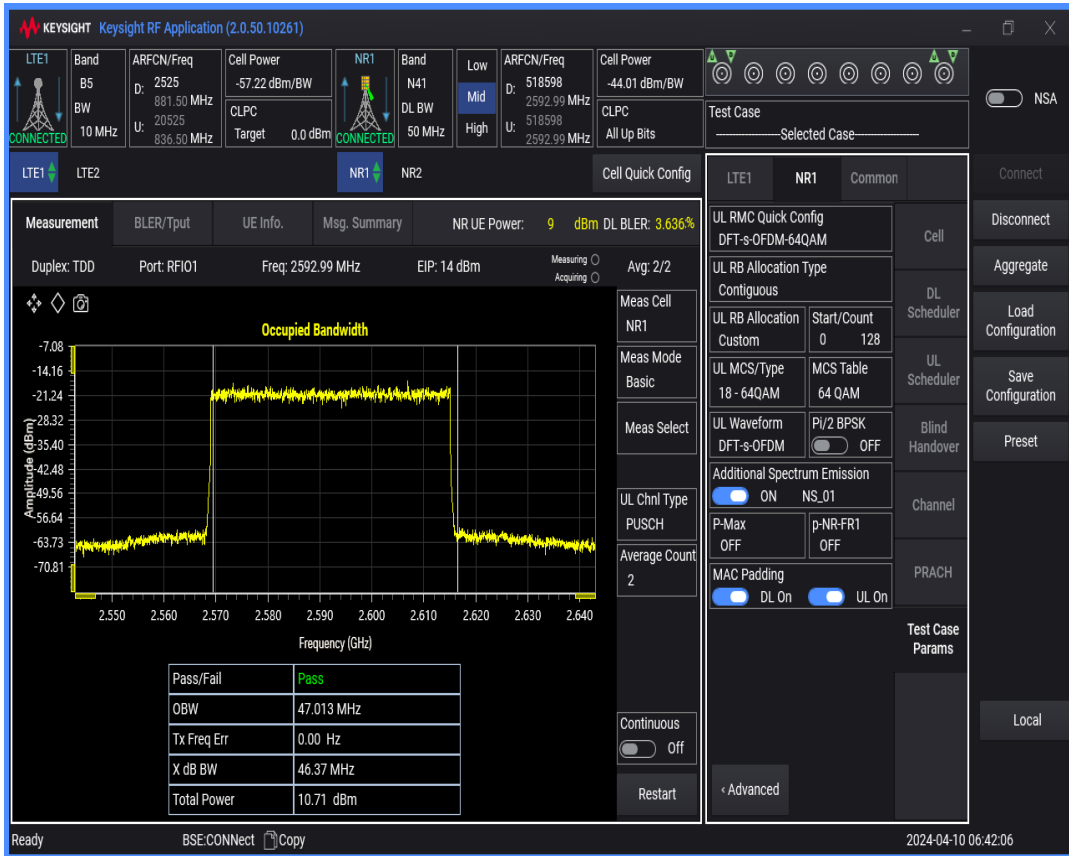

n41 SCS=30kHz DFT_QAM64 BW=50MHz Channel=518598 RB=128@0