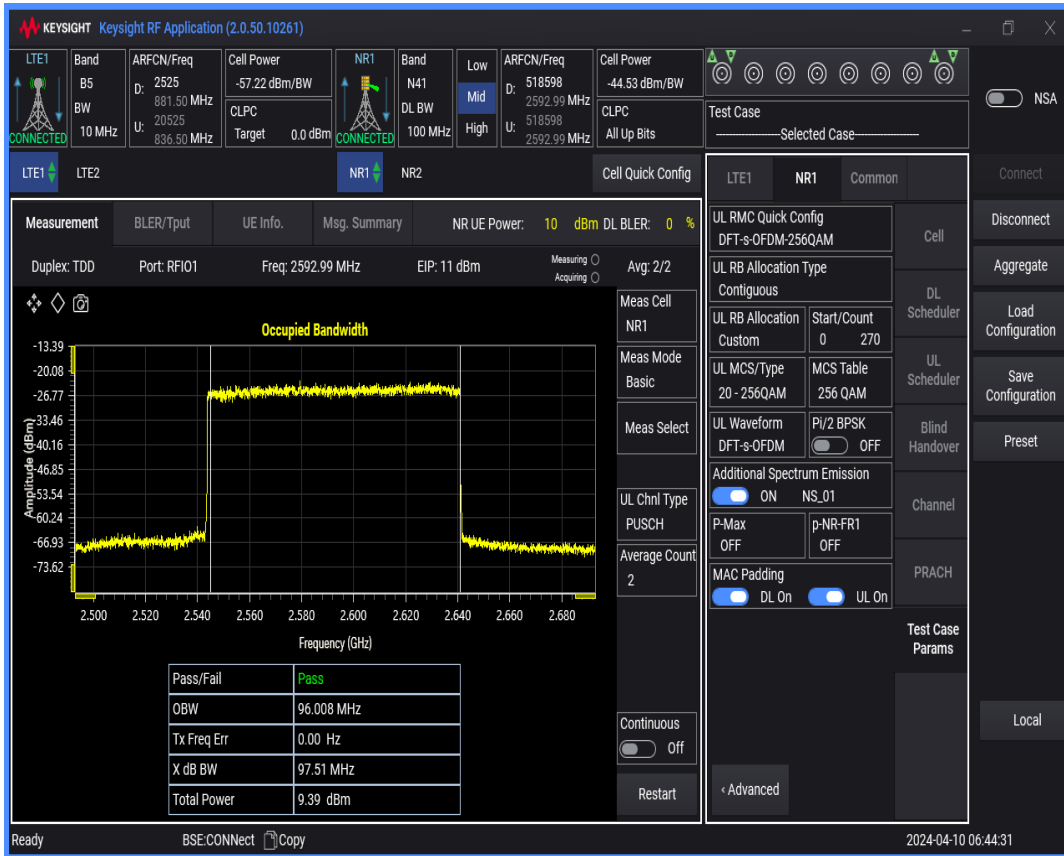

n41 SCS=30kHz DFT_QAM16 BW=60MHz Channel=518598 RB=162@0

n41 SCS=30kHz DFT_QAM16 BW=80MHz Channel=518598 RB=216@0

n41 SCS=30kHz DFT_QAM16 BW=90MHz Channel=518598 RB=240@0

n41 SCS=30kHz DFT_QAM256 BW=100MHz Channel=518598 RB=270@0