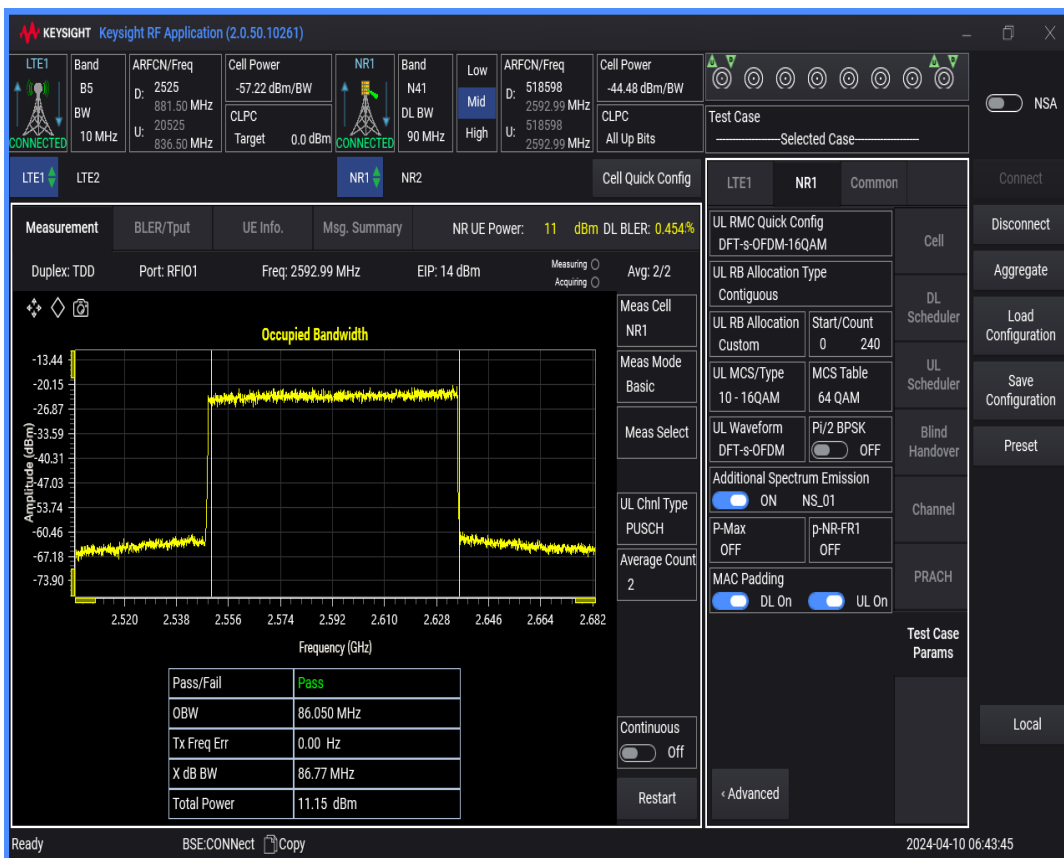

n41 SCS=30kHz DFT_QAM16 BW=60MHz Channel=518598 RB=162@0

n41 SCS=30kHz DFT_QAM16 BW=80MHz Channel=518598 RB=216@0

n41 SCS=30kHz DFT_QAM16 BW=90MHz Channel=518598 RB=240@0

n41 SCS=30kHz DFT_QAM256 BW=100MHz Channel=518598 RB=270@0