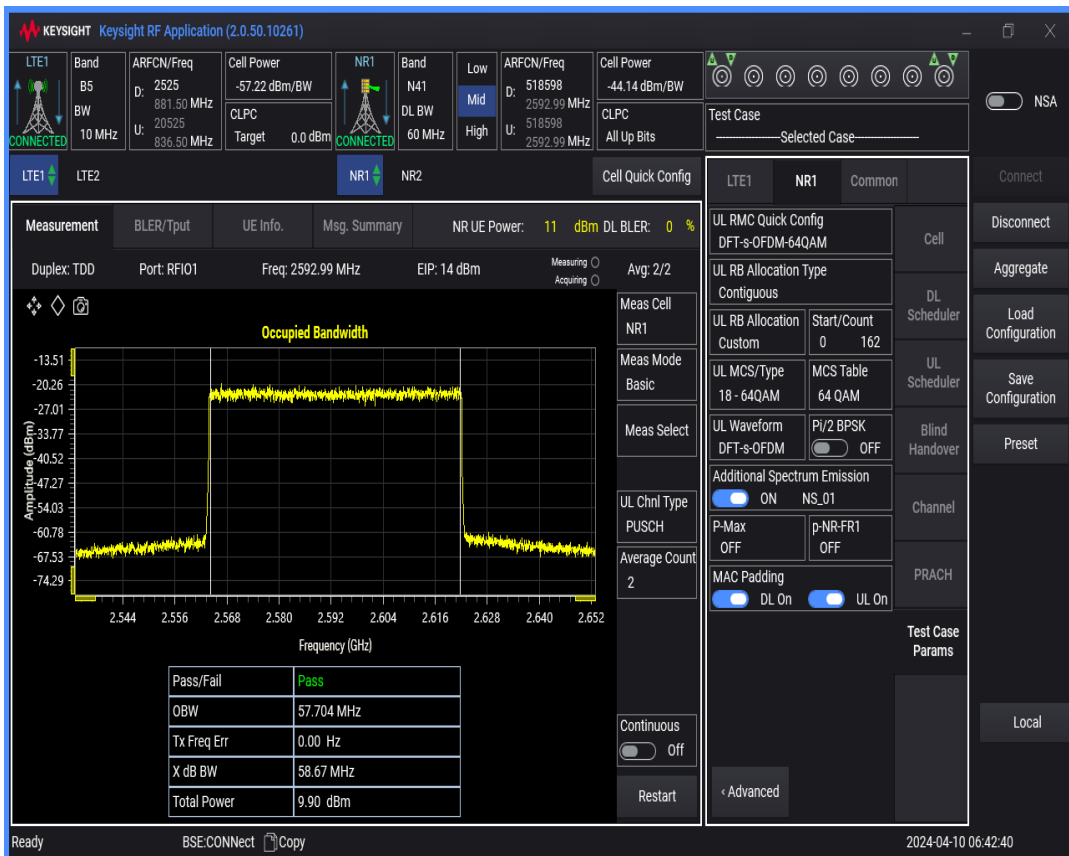

n41 SCS=30kHz DFT_QAM64 BW=60MHz Channel=518598 RB=162@0