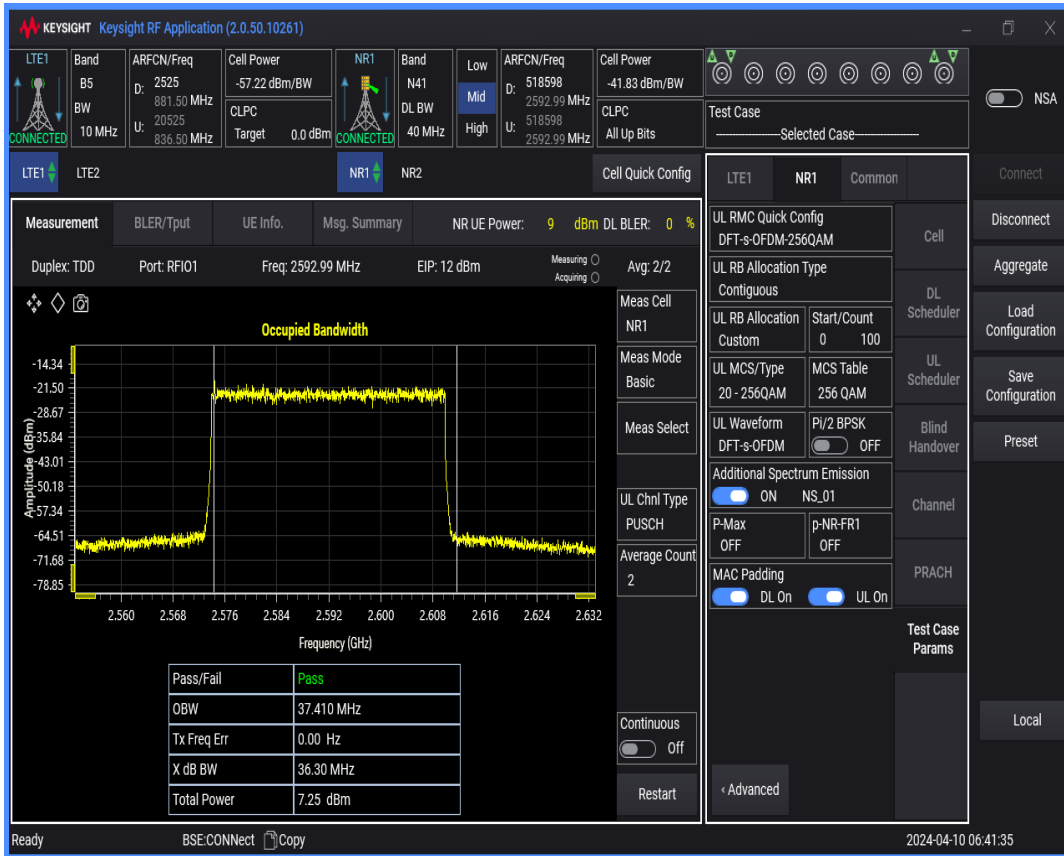

n41 SCS=30kHz DFT_QAM256 BW=40MHz Channel=518598 RB=100@0