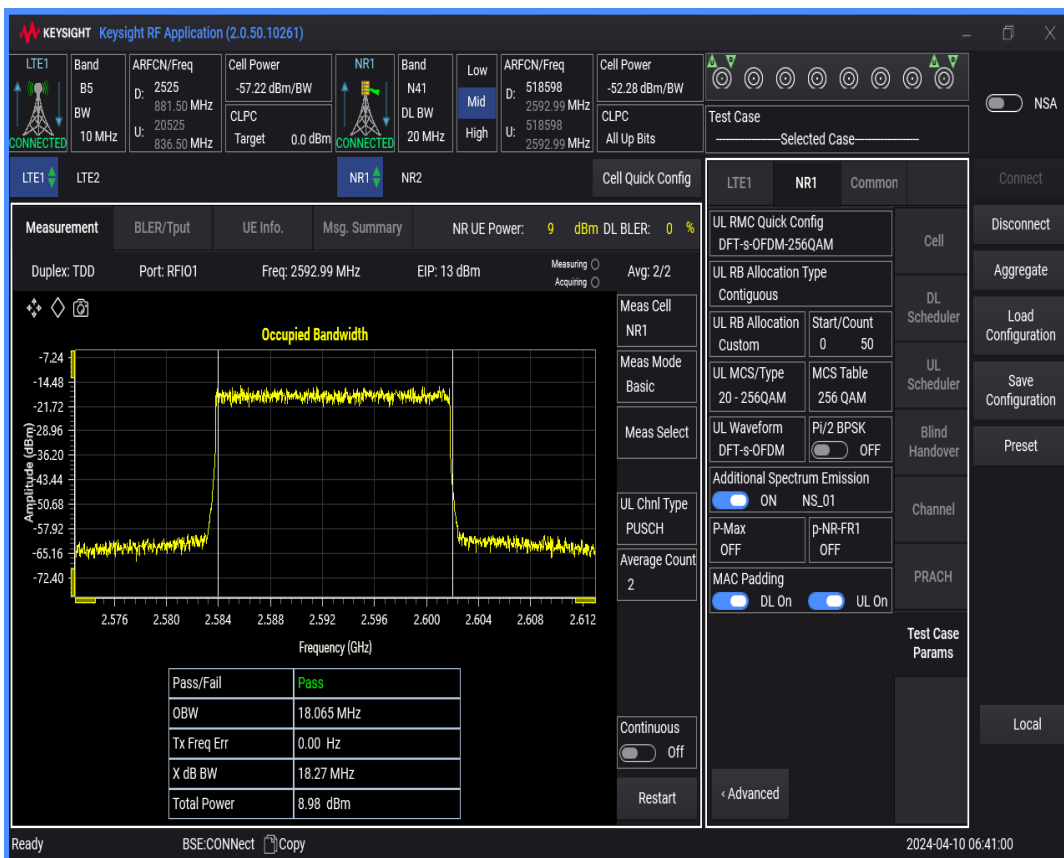

n41 SCS=30kHz DFT_QAM256 BW=20MHz Channel=518598 RB=50@0