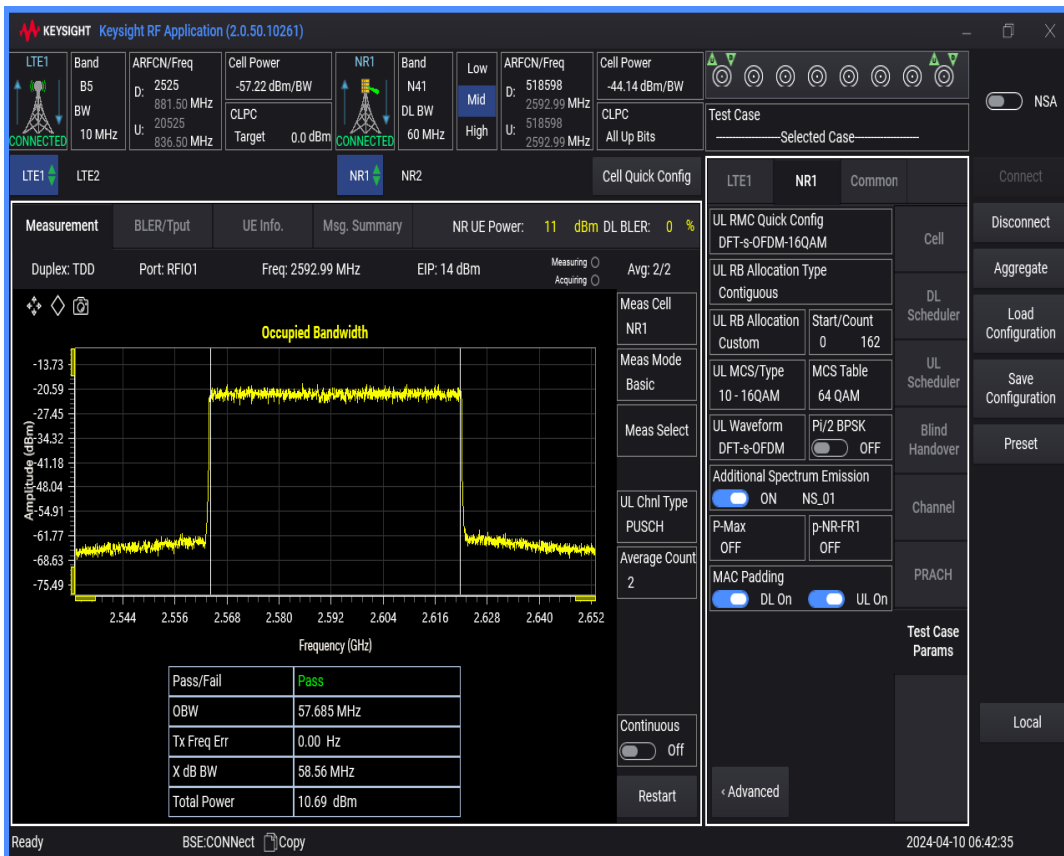

n41 SCS=30kHz DFT_QAM16 BW=60MHz Channel=518598 RB=162@0

n41 SCS=30kHz DFT_QAM16 BW=80MHz Channel=518598 RB=216@0

n41 SCS=30kHz DFT_QAM16 BW=90MHz Channel=518598 RB=240@0

n41 SCS=30kHz DFT_QAM256 BW=100MHz Channel=518598 RB=270@0