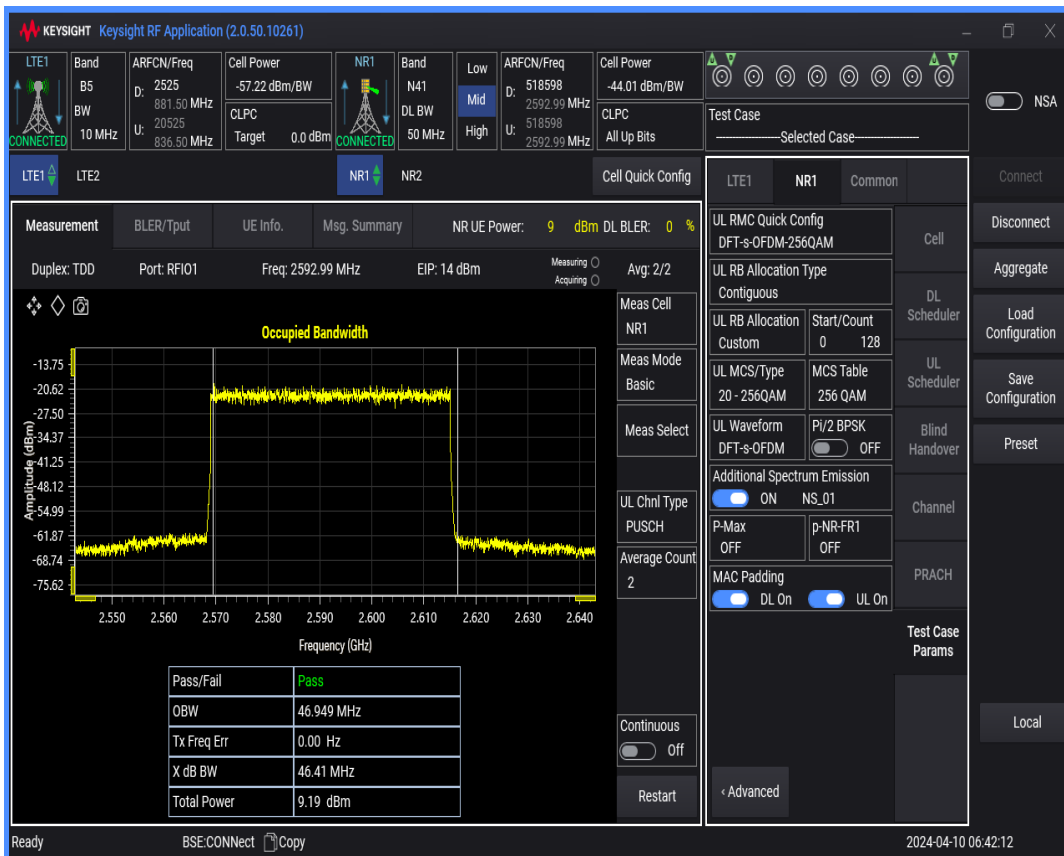

n41 SCS=30kHz DFT_QAM256 BW=50MHz Channel=518598 RB=128@0