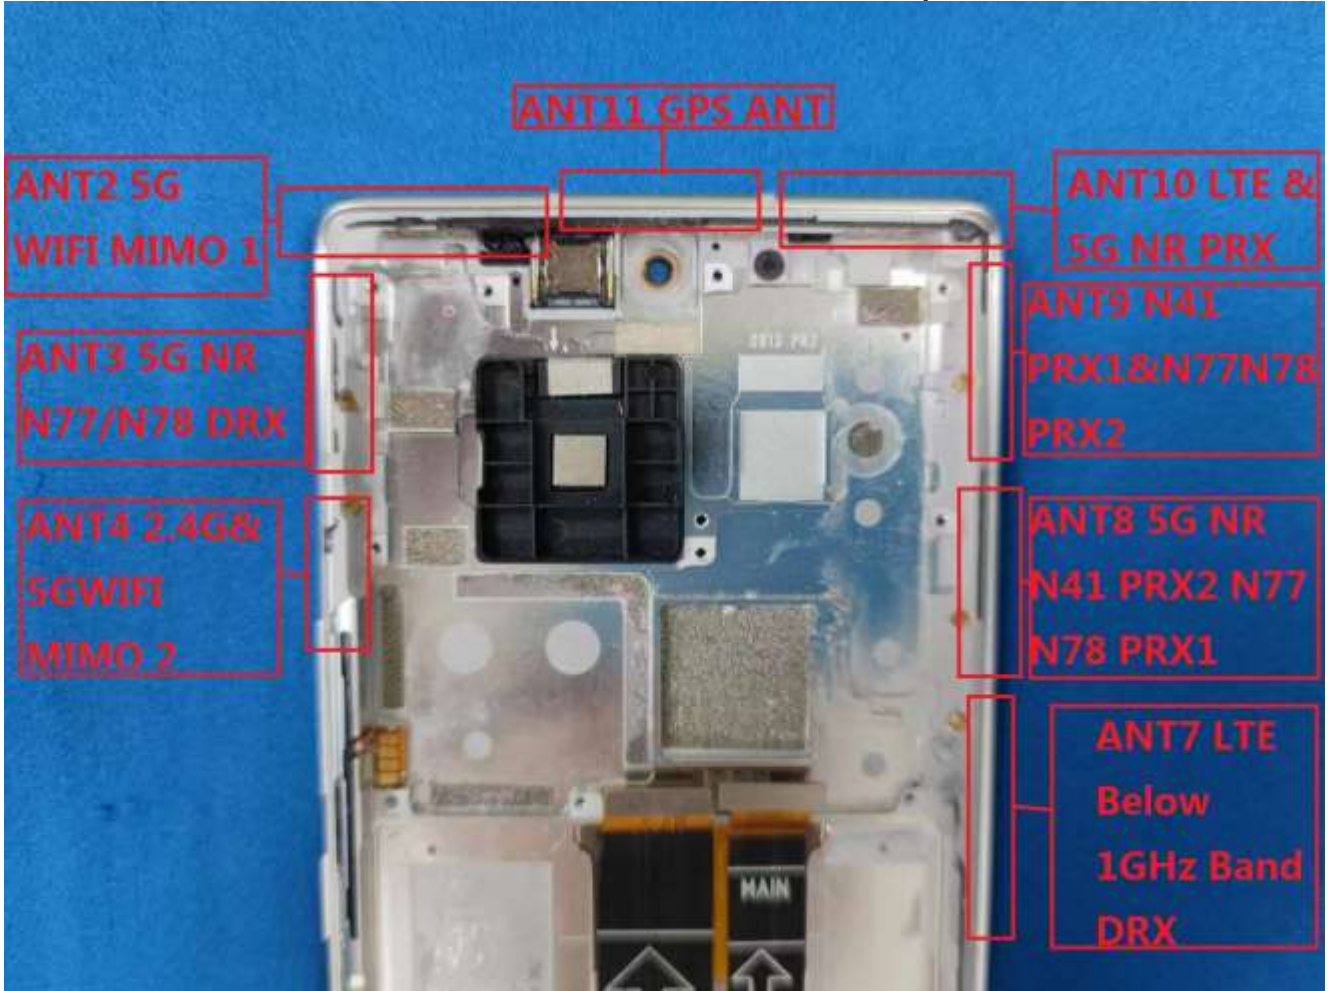

EUT Photos (Model: AD8)

EUT Antenna Locations

SAR Test Setup Photos

Head

Right Cheek

Right Tilted

Left Cheek

Left Tilted

Body

Front side (10mm)

Back side(10mm)

Left side(10mm)

Right side(10mm)

Top side(10mm)

Bottom side(10mm)