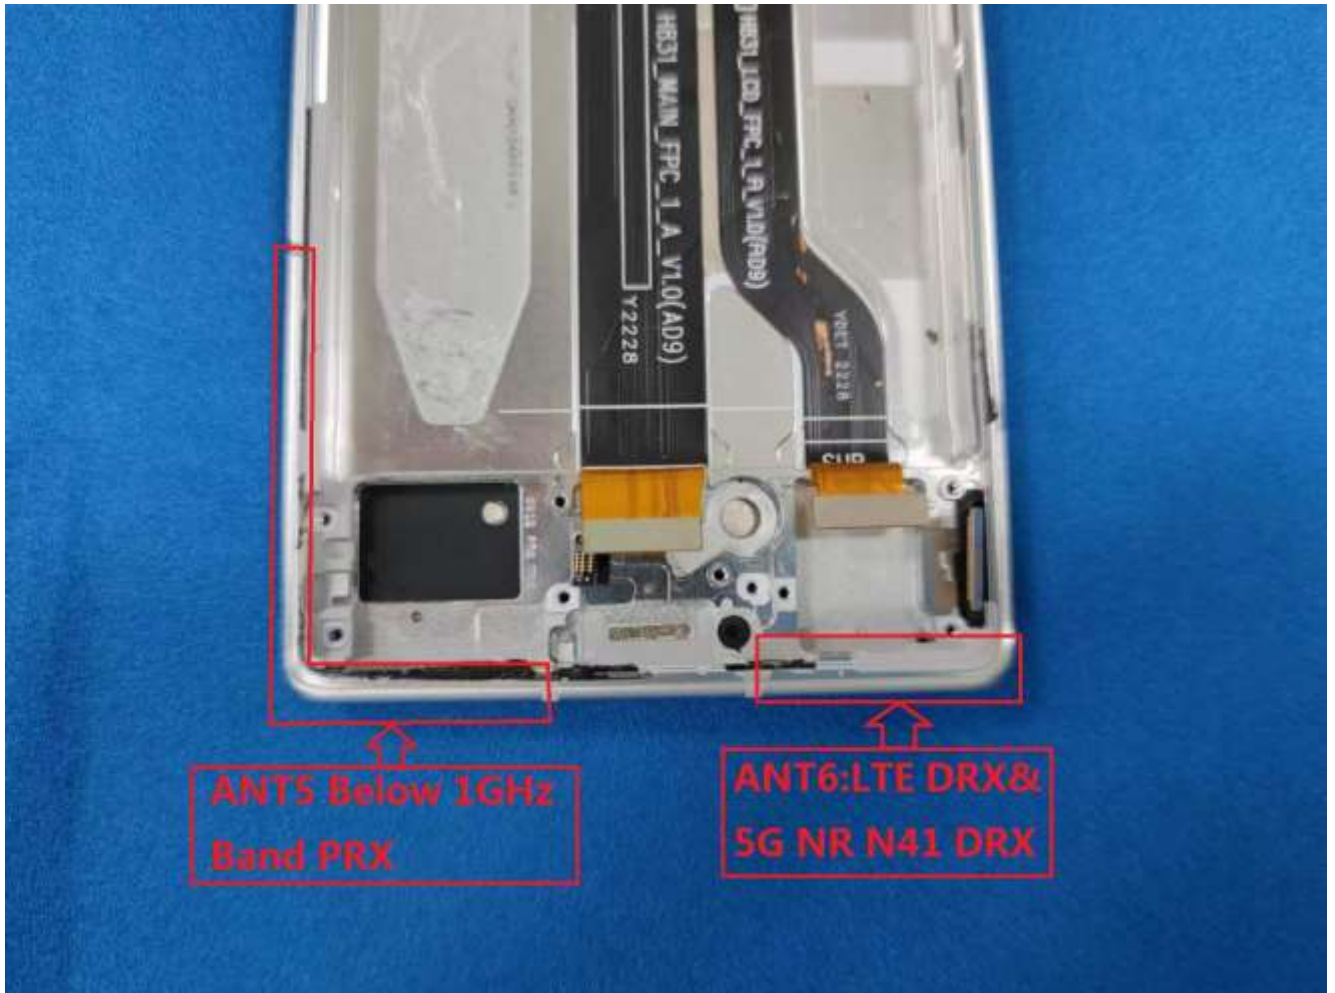

EUT Photos (Model: AD8)

EUT Antenna Locations

SAR Test Setup Photos

Head

Right Cheek

Right Tilted

Left Cheek

Left Tilted

Body

Front side (10mm)

Back side(10mm)

Left side(10mm)

Right side(10mm)

Top side(10mm)

Bottom side(10mm)