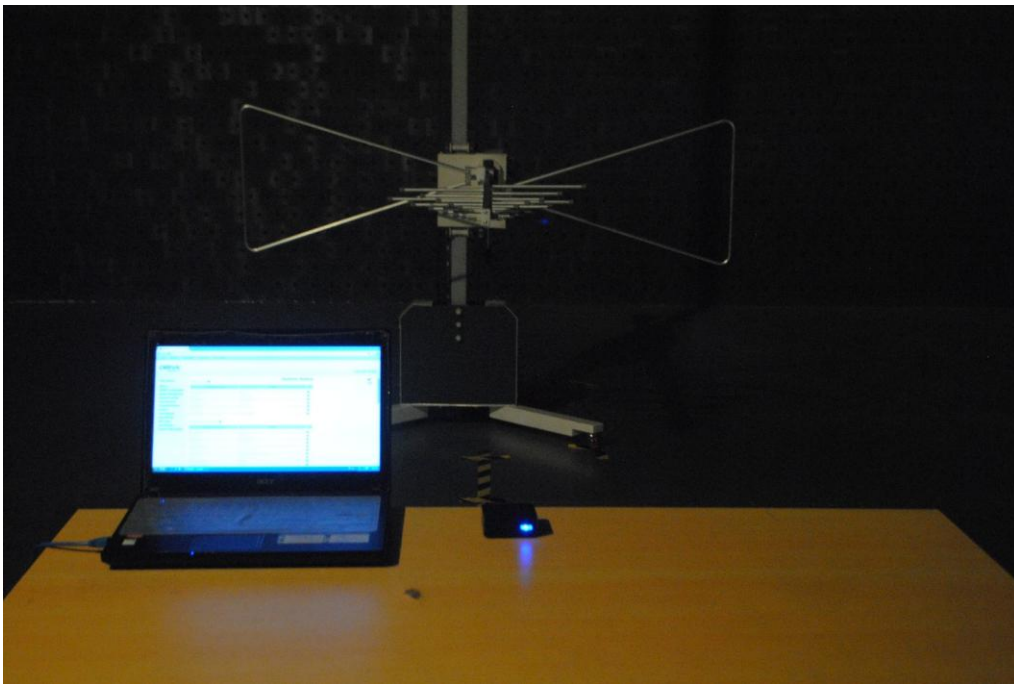

Test Setup Photos 2ADXF-GFPB100
Conducted emission test view –Power Port

Radiated emission test view (30MHz~1GHz)

Test Setup Photos 2ADXF-GFPB100
Radiated emission test view (1GHz Above)