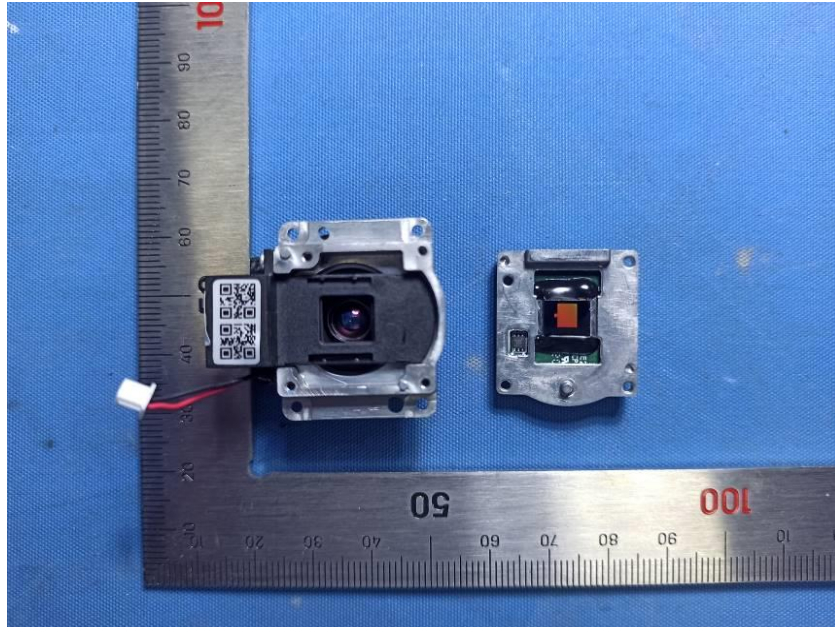

Internal Photos

Applicant:	Hangzhou Hikvision Digital Technology Co., Ltd.
Address of Applicant:	No.555 Qianmo Road,Binjiang District Hangzhou 310052,China
Equipment Under Test (EUT):	
Product Name:	Face Recognition Terminal
Model No.:	DS-K1T341BMI-T