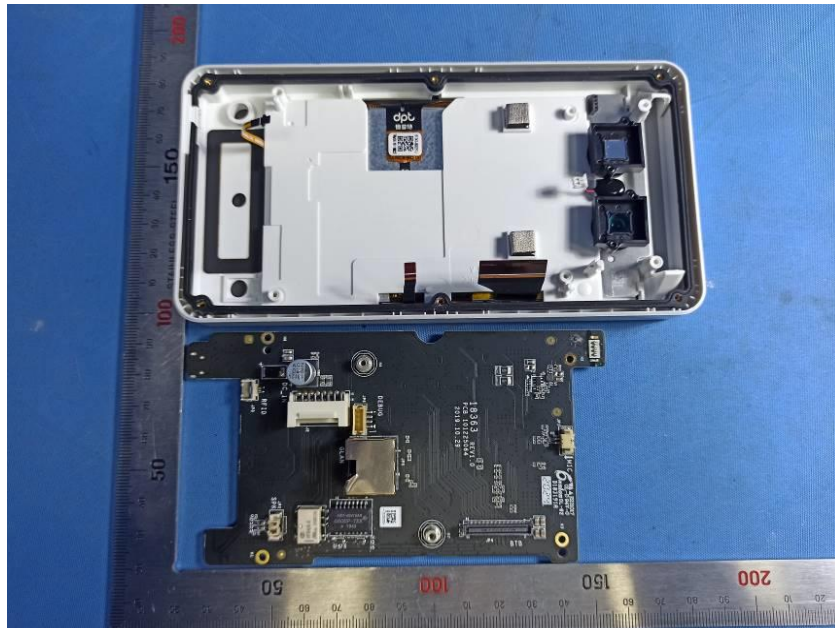

Internal Photos

Applicant:	Hangzhou Hikvision Digital Technology Co., Ltd.
Address of Applicant:	No.555 Qianmo Road,Binjiang District Hangzhou 310052,China
Equipment Under Test (EUT):	
Product Name:	Face Recognition Terminal
Model No.:	DS-K1T341BMI-T