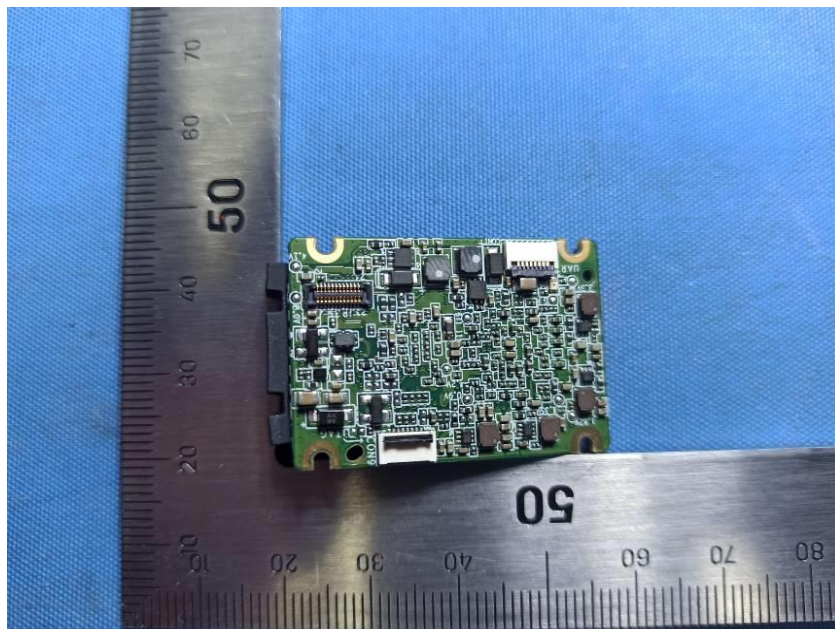

Internal Photos

Applicant:	Hangzhou Hikvision Digital Technology Co., Ltd.
Address of Applicant:	No.555 Qianmo Road,Binjiang District Hangzhou 310052,China
Equipment Under Test (EUT):	
Product Name:	Face Recognition Terminal
Model No.:	DS-K1T341BMI-T