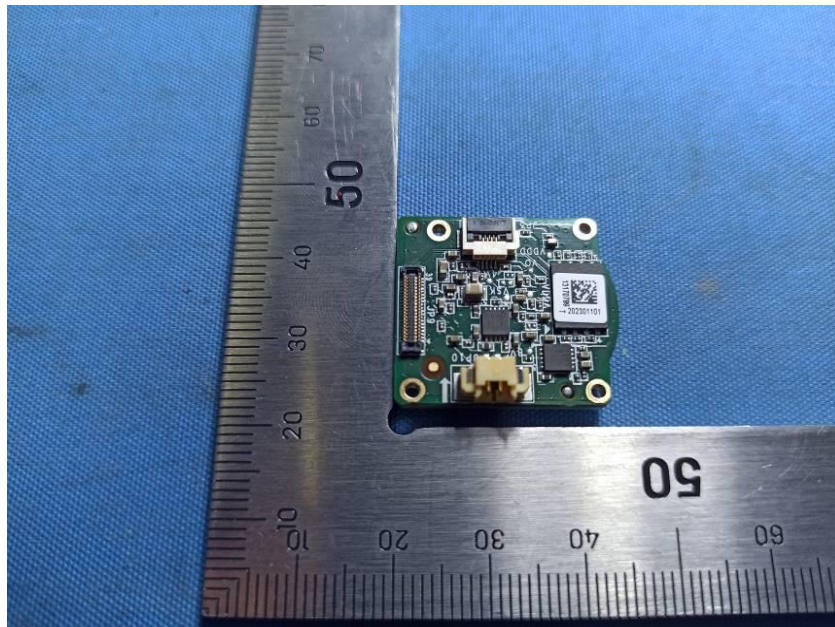

Internal Photos

Applicant:	Hangzhou Hikvision Digital Technology Co., Ltd.
Address of Applicant:	No.555 Qianmo Road,Binjiang District Hangzhou 310052,China
Equipment Under Test (EUT):	
Product Name:	Face Recognition Terminal
Model No.:	DS-K1T341BMI-T