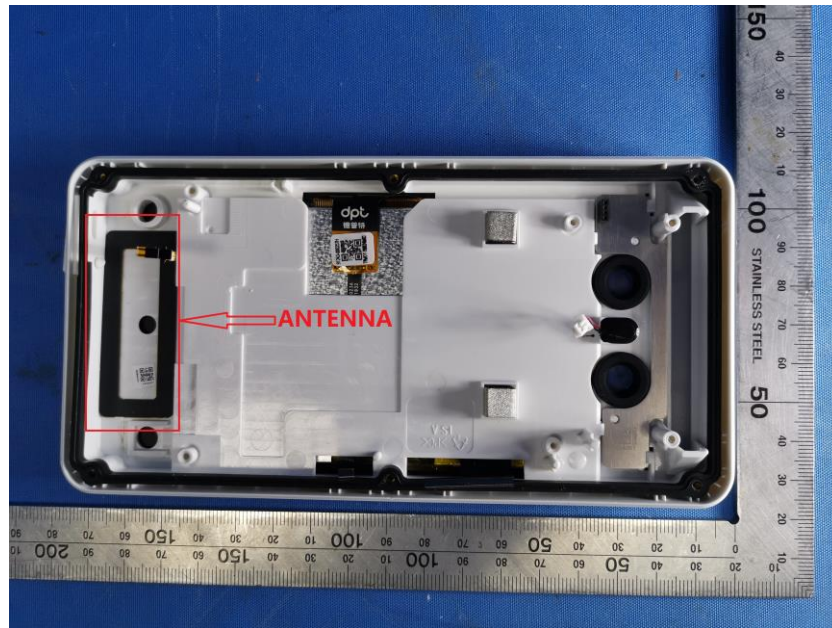

Internal Photos

Applicant:	Hangzhou Hikvision Digital Technology Co., Ltd.
Address of Applicant:	No.555 Qianmo Road,Binjiang District Hangzhou 310052,China
Equipment Under Test (EUT):	
Product Name:	Face Recognition Terminal
Model No.:	DS-K1T341BMI-T