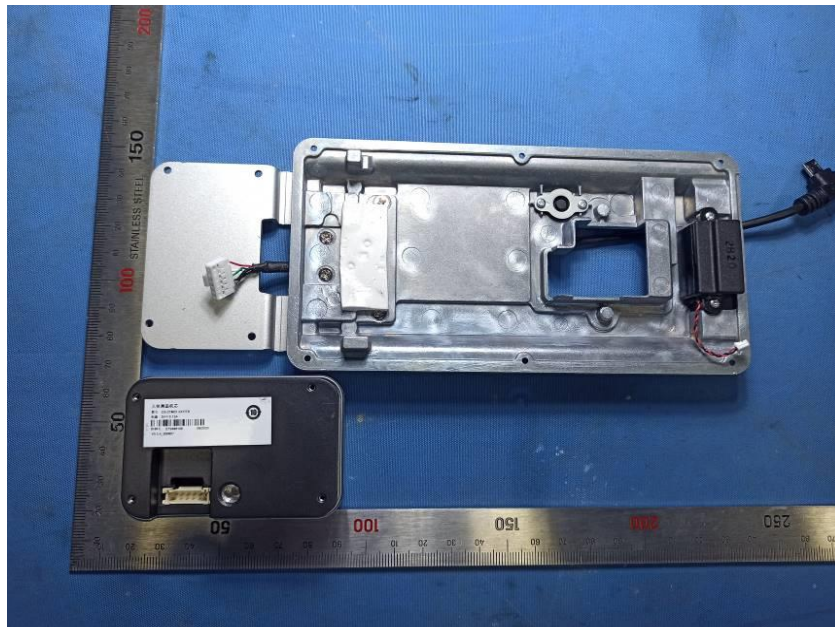

Internal Photos

Applicant:	Hangzhou Hikvision Digital Technology Co., Ltd.
Address of Applicant:	No.555 Qianmo Road,Binjiang District Hangzhou 310052,China
Equipment Under Test (EUT):	
Product Name:	Face Recognition Terminal
Model No.:	DS-K1T341BMI-T