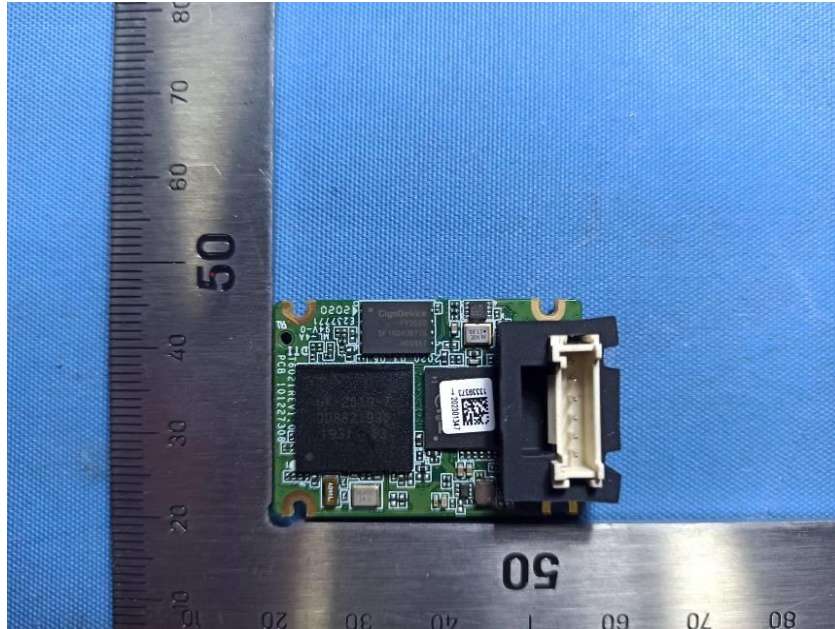

Internal Photos

Applicant:	Hangzhou Hikvision Digital Technology Co., Ltd.
Address of Applicant:	No.555 Qianmo Road,Binjiang District Hangzhou 310052,China
Equipment Under Test (EUT):	
Product Name:	Face Recognition Terminal
Model No.:	DS-K1T341BMI-T