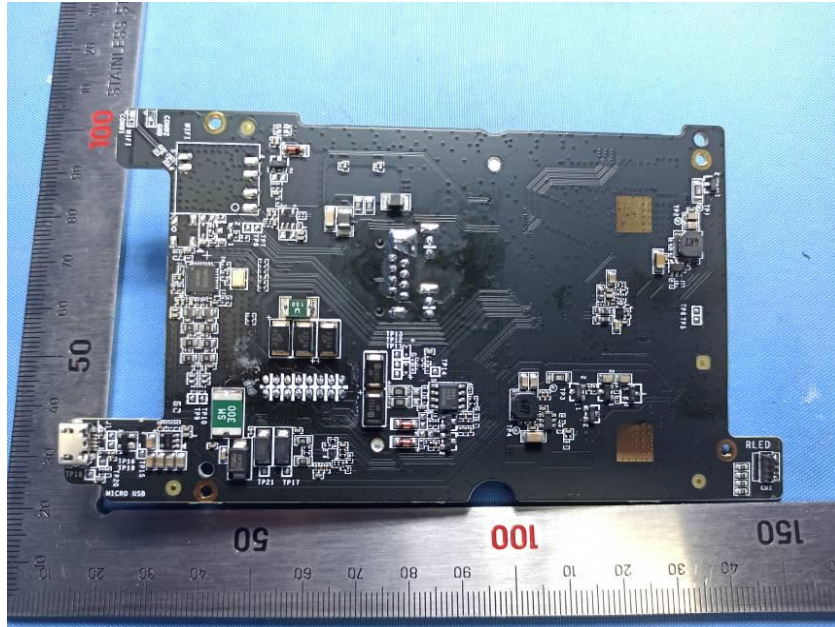

Internal Photos

Applicant:	Hangzhou Hikvision Digital Technology Co., Ltd.
Address of Applicant:	No.555 Qianmo Road,Binjiang District Hangzhou 310052,China
Equipment Under Test (EUT):	
Product Name:	Face Recognition Terminal
Model No.:	DS-K1T341BMI-T