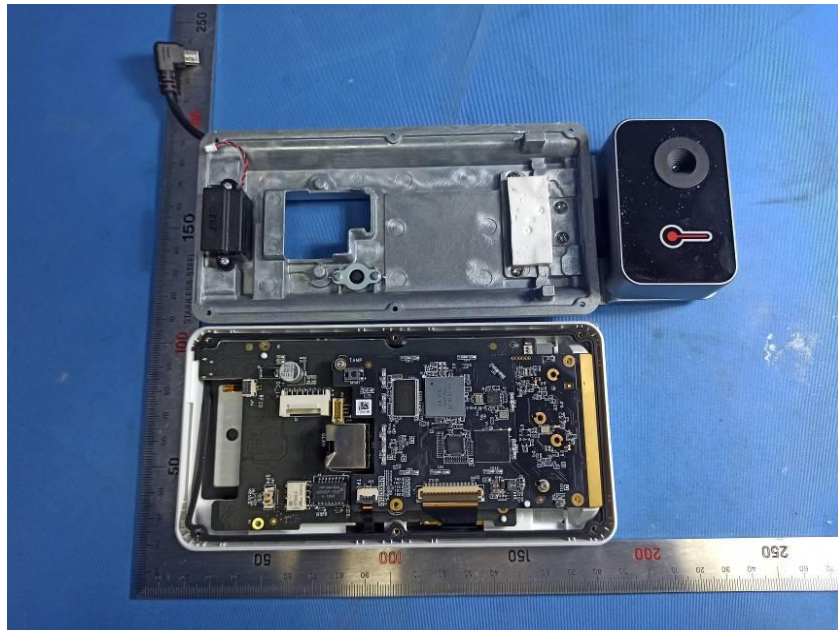

Internal Photos

Applicant:	Hangzhou Hikvision Digital Technology Co., Ltd.
Address of Applicant:	No.555 Qianmo Road,Binjiang District Hangzhou 310052,China
Equipment Under Test (EUT):	
Product Name:	Face Recognition Terminal
Model No.:	DS-K1T341BMI-T