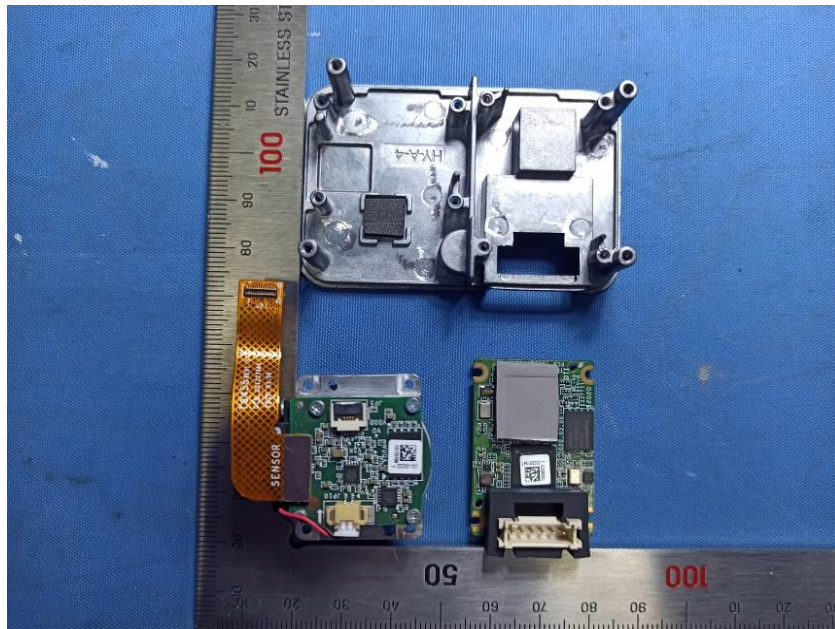

Internal Photos

Applicant:	Hangzhou Hikvision Digital Technology Co., Ltd.
Address of Applicant:	No.555 Qianmo Road,Binjiang District Hangzhou 310052,China
Equipment Under Test (EUT):	
Product Name:	Face Recognition Terminal
Model No.:	DS-K1T341BMI-T