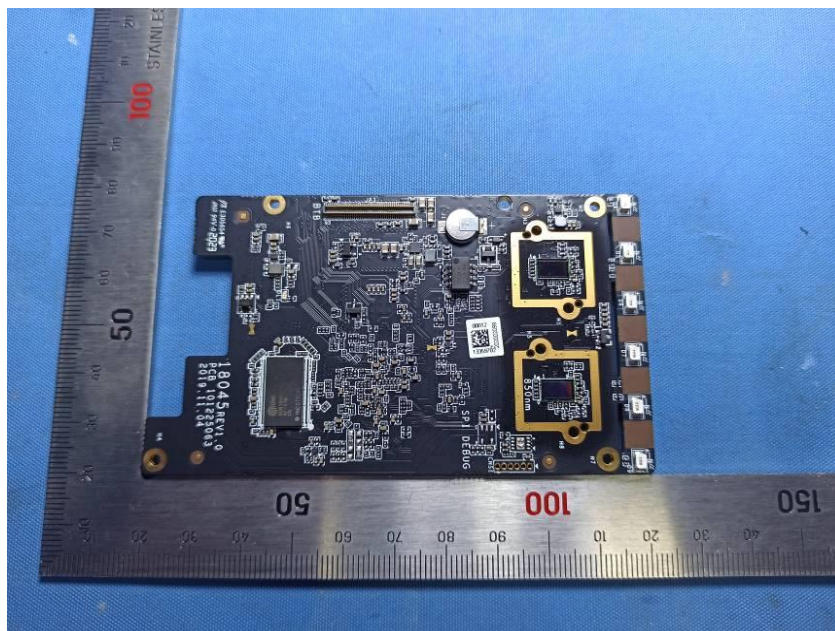

Internal Photos

Applicant:	Hangzhou Hikvision Digital Technology Co., Ltd.
Address of Applicant:	No.555 Qianmo Road,Binjiang District Hangzhou 310052,China
Equipment Under Test (EUT):	
Product Name:	Face Recognition Terminal
Model No.:	DS-K1T341BMI-T