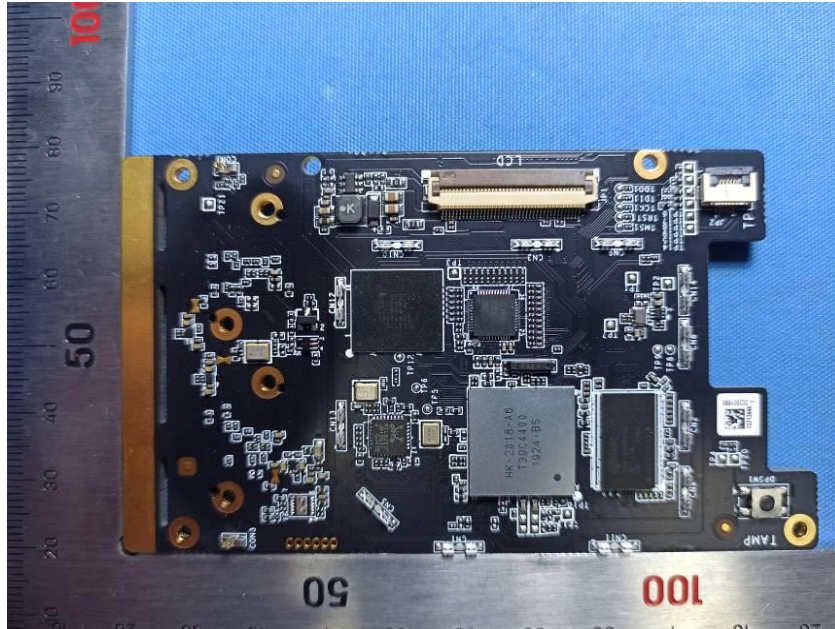

Internal Photos

Applicant:	Hangzhou Hikvision Digital Technology Co., Ltd.
Address of Applicant:	No.555 Qianmo Road,Binjiang District Hangzhou 310052,China
Equipment Under Test (EUT):	
Product Name:	Face Recognition Terminal
Model No.:	DS-K1T341BMI-T