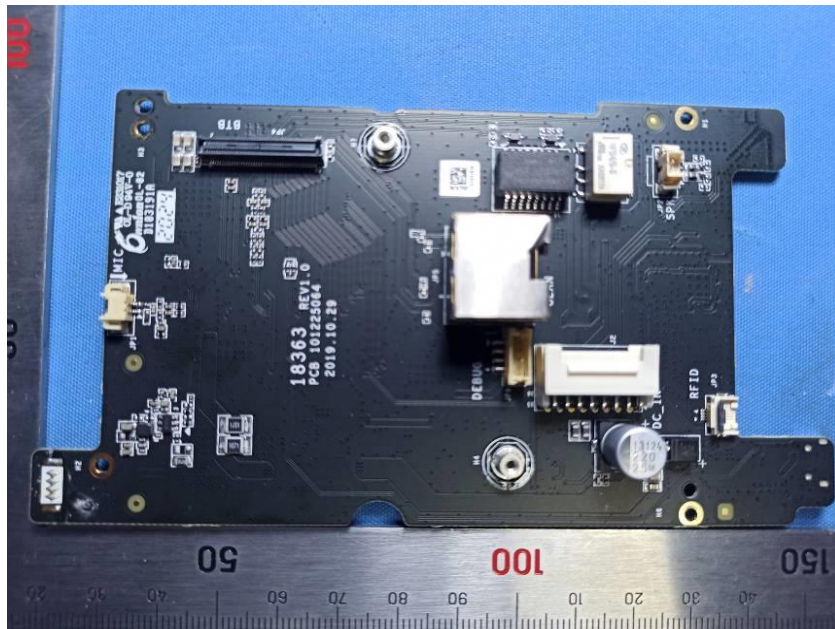

Internal Photos

Applicant:	Hangzhou Hikvision Digital Technology Co., Ltd.
Address of Applicant:	No.555 Qianmo Road,Binjiang District Hangzhou 310052,China
Equipment Under Test (EUT):	
Product Name:	Face Recognition Terminal
Model No.:	DS-K1T341BMI-T