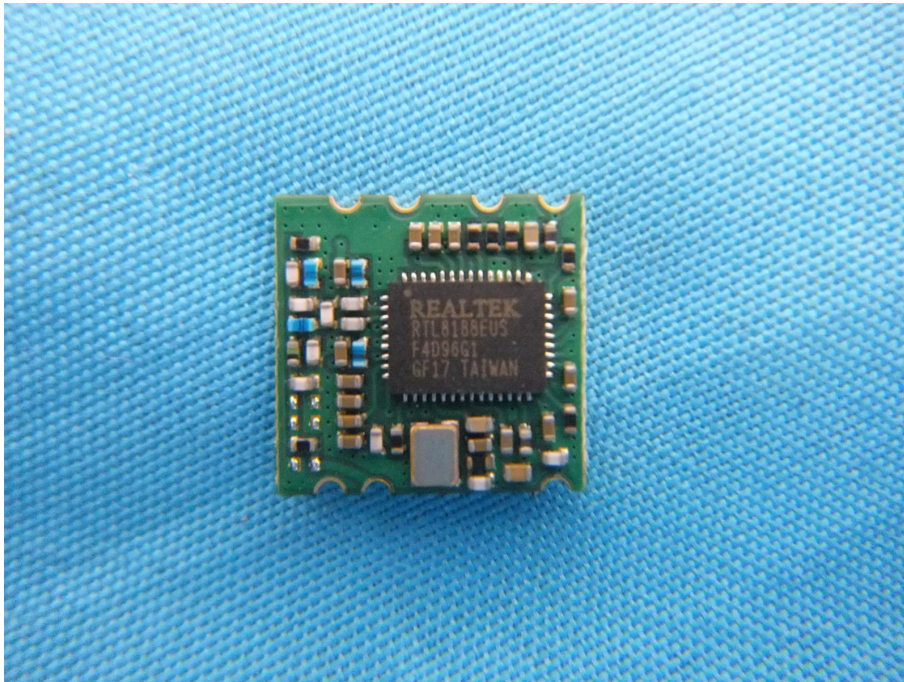

DS-K1T200MF-C_ Internal Photos

| | |
|------------------------------------|--|
| Applicant: | Hangzhou Hikvision Digital Technology Co., Ltd. |
| Address of Applicant: | 700 Dongliu Road, Binjiang, Hangzhou, 310052 Zhejiang, China |
| Equipment Under Test (EUT): | |
| Product Name: | Fingerprint Access Control Terminal |
| Brand Name: | HIKVISION |
| Model No.: | DS-K1T200MF-C |