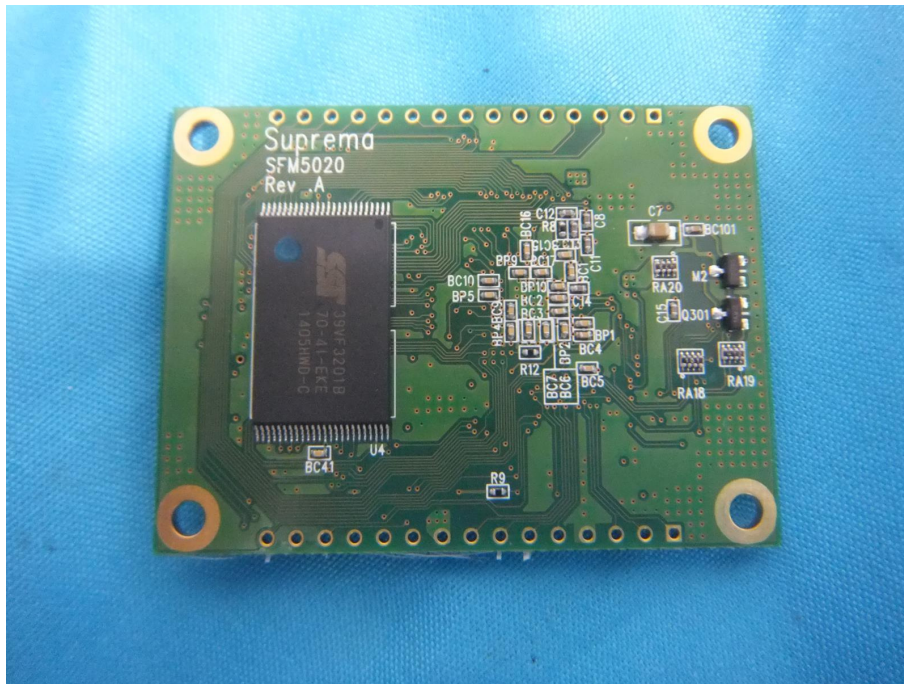

DS-K1T200MF-C_ Internal Photos

| | |
|------------------------------------|--|
| Applicant: | Hangzhou Hikvision Digital Technology Co., Ltd. |
| Address of Applicant: | 700 Dongliu Road, Binjiang, Hangzhou, 310052 Zhejiang, China |
| Equipment Under Test (EUT): | |
| Product Name: | Fingerprint Access Control Terminal |
| Brand Name: | HIKVISION |
| Model No.: | DS-K1T200MF-C |