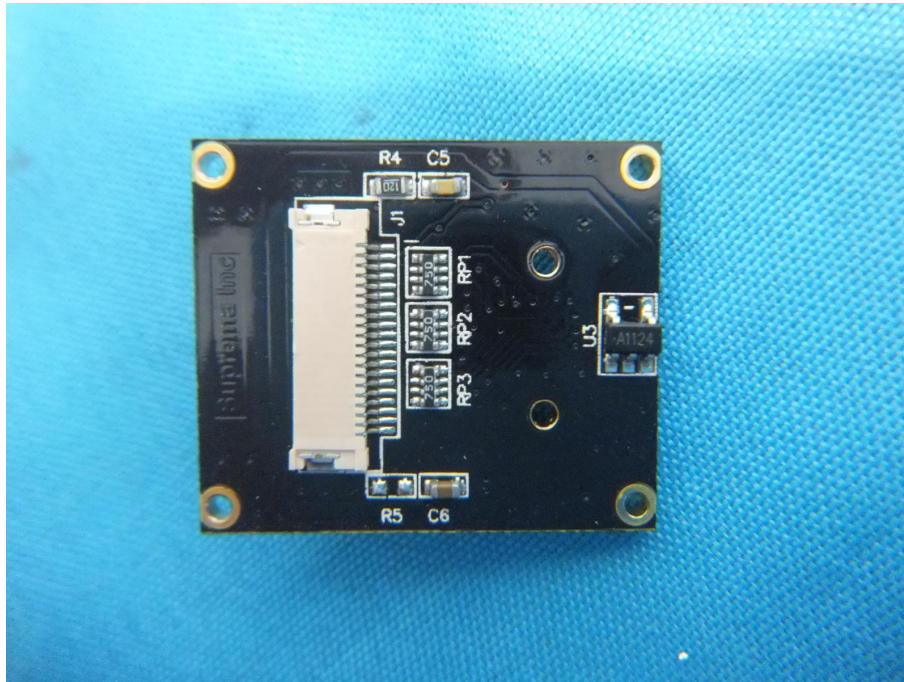

DS-K1T200MF-C_ Internal Photos

| | |
|------------------------------------|--|
| Applicant: | Hangzhou Hikvision Digital Technology Co., Ltd. |
| Address of Applicant: | 700 Dongliu Road, Binjiang, Hangzhou, 310052 Zhejiang, China |
| Equipment Under Test (EUT): | |
| Product Name: | Fingerprint Access Control Terminal |
| Brand Name: | HIKVISION |
| Model No.: | DS-K1T200MF-C |