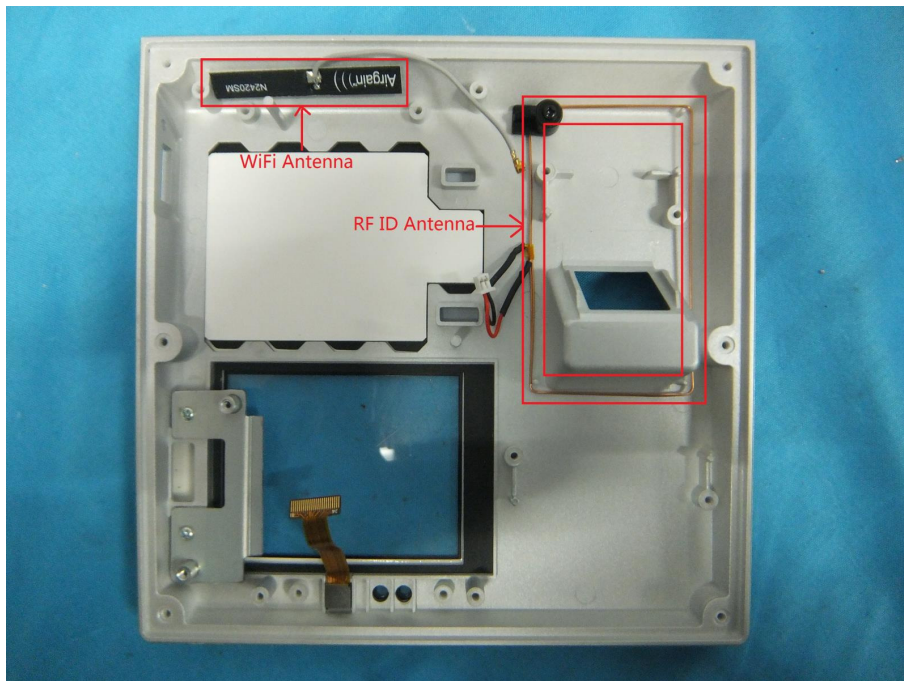

DS-K1T200MF-C_ Internal Photos

| | |
|------------------------------------|--|
| Applicant: | Hangzhou Hikvision Digital Technology Co., Ltd. |
| Address of Applicant: | 700 Dongliu Road, Binjiang, Hangzhou, 310052 Zhejiang, China |
| Equipment Under Test (EUT): | |
| Product Name: | Fingerprint Access Control Terminal |
| Brand Name: | HIKVISION |
| Model No.: | DS-K1T200MF-C |