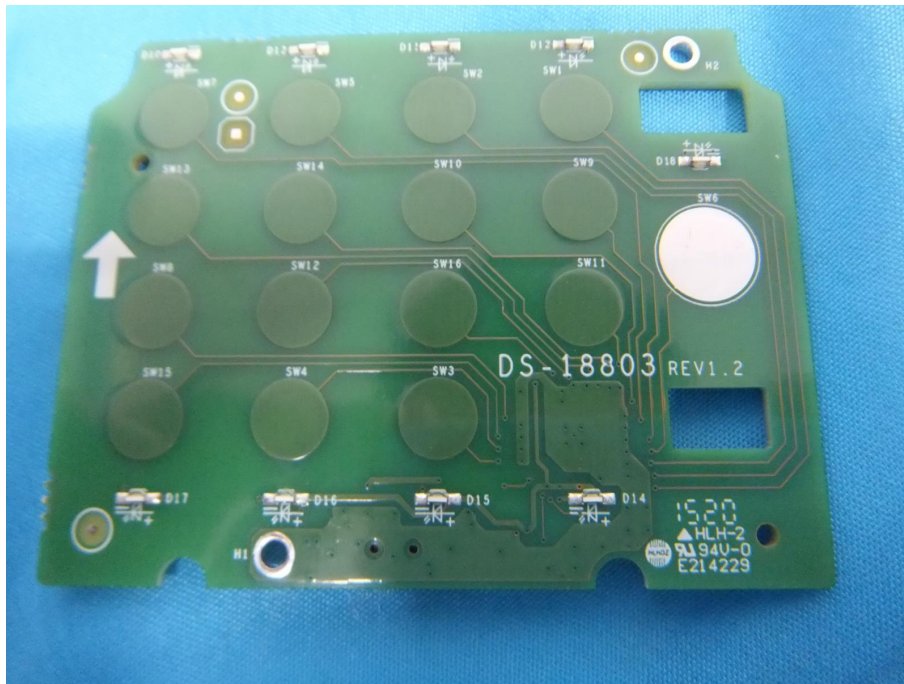

DS-K1T200MF-C_ Internal Photos

| | |
|------------------------------------|--|
| Applicant: | Hangzhou Hikvision Digital Technology Co., Ltd. |
| Address of Applicant: | 700 Dongliu Road, Binjiang, Hangzhou, 310052 Zhejiang, China |
| Equipment Under Test (EUT): | |
| Product Name: | Fingerprint Access Control Terminal |
| Brand Name: | HIKVISION |
| Model No.: | DS-K1T200MF-C |