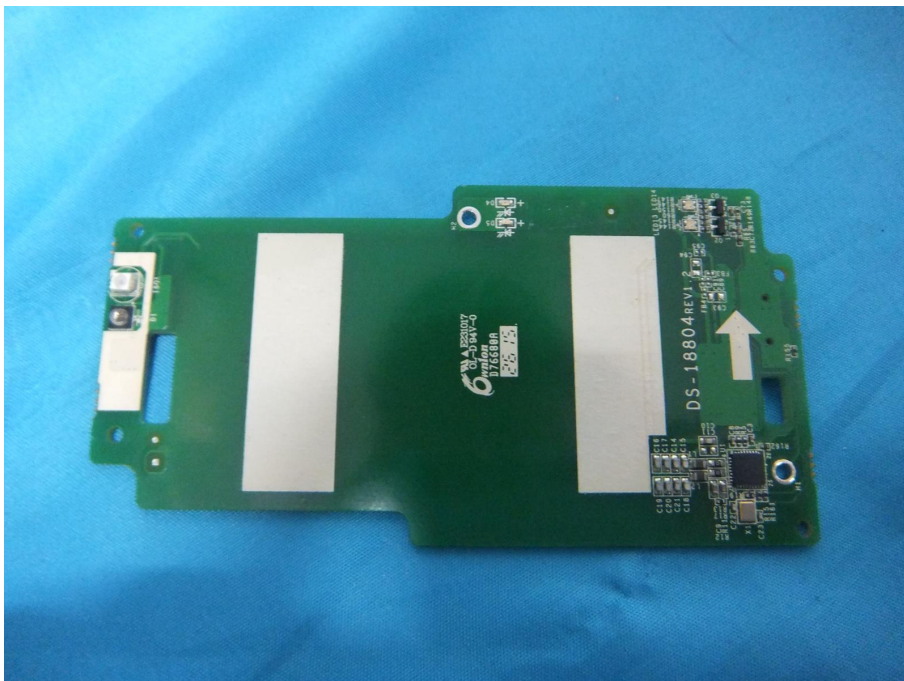

DS-K1T200MF-C_ Internal Photos

| | |
|------------------------------------|--|
| Applicant: | Hangzhou Hikvision Digital Technology Co., Ltd. |
| Address of Applicant: | 700 Dongliu Road, Binjiang, Hangzhou, 310052 Zhejiang, China |
| Equipment Under Test (EUT): | |
| Product Name: | Fingerprint Access Control Terminal |
| Brand Name: | HIKVISION |
| Model No.: | DS-K1T200MF-C |