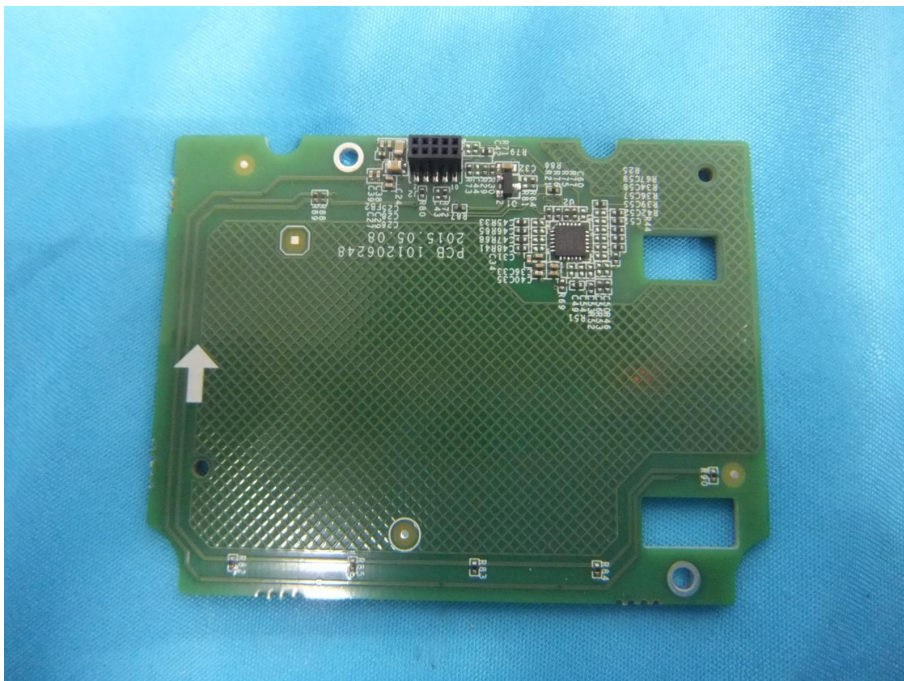

DS-K1T200MF-C_ Internal Photos

| | |
|------------------------------------|--|
| Applicant: | Hangzhou Hikvision Digital Technology Co., Ltd. |
| Address of Applicant: | 700 Dongliu Road, Binjiang, Hangzhou, 310052 Zhejiang, China |
| Equipment Under Test (EUT): | |
| Product Name: | Fingerprint Access Control Terminal |
| Brand Name: | HIKVISION |
| Model No.: | DS-K1T200MF-C |