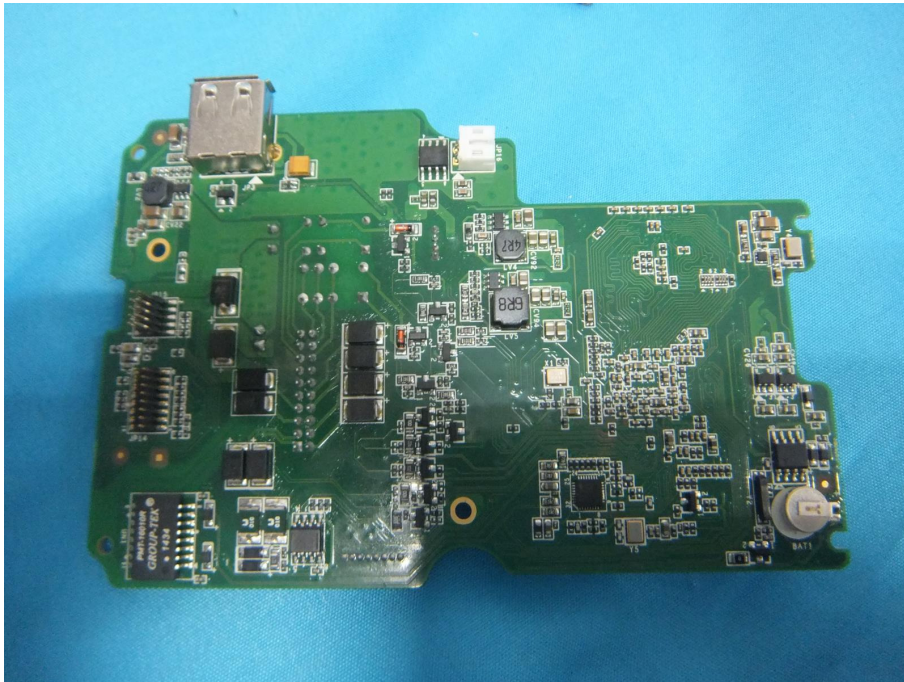

DS-K1T200MF-C_ Internal Photos

| | |
|------------------------------------|--|
| Applicant: | Hangzhou Hikvision Digital Technology Co., Ltd. |
| Address of Applicant: | 700 Dongliu Road, Binjiang, Hangzhou, 310052 Zhejiang, China |
| Equipment Under Test (EUT): | |
| Product Name: | Fingerprint Access Control Terminal |
| Brand Name: | HIKVISION |
| Model No.: | DS-K1T200MF-C |