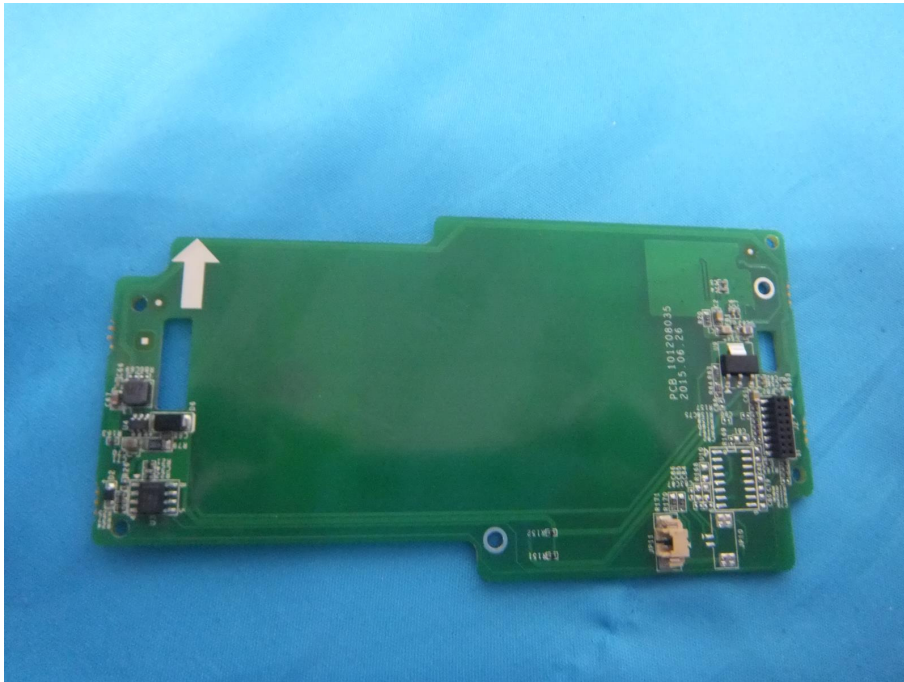

DS-K1T200MF-C_ Internal Photos

| | |
|------------------------------------|--|
| Applicant: | Hangzhou Hikvision Digital Technology Co., Ltd. |
| Address of Applicant: | 700 Dongliu Road, Binjiang, Hangzhou, 310052 Zhejiang, China |
| Equipment Under Test (EUT): | |
| Product Name: | Fingerprint Access Control Terminal |
| Brand Name: | HIKVISION |
| Model No.: | DS-K1T200MF-C |