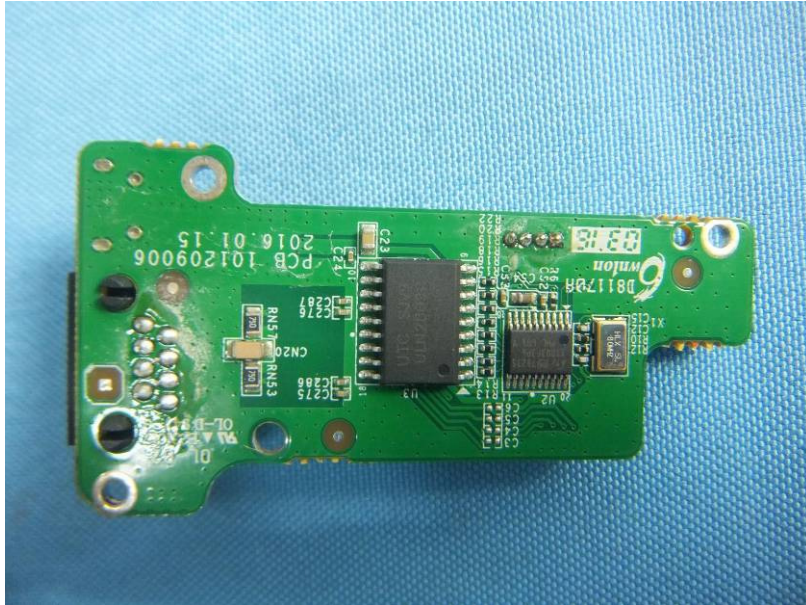

Internal Photos

Applicant:	Hangzhou Hikvision Digital Technology Co., Ltd
Address of Applicant:	No. 555 Qianmo Road, Binjiang District, Hangzhou 310052, China
Equipment Under Test (EUT):	
Product Name:	Network Camera
Model No.:	DS-2CV2Q01FD-IW