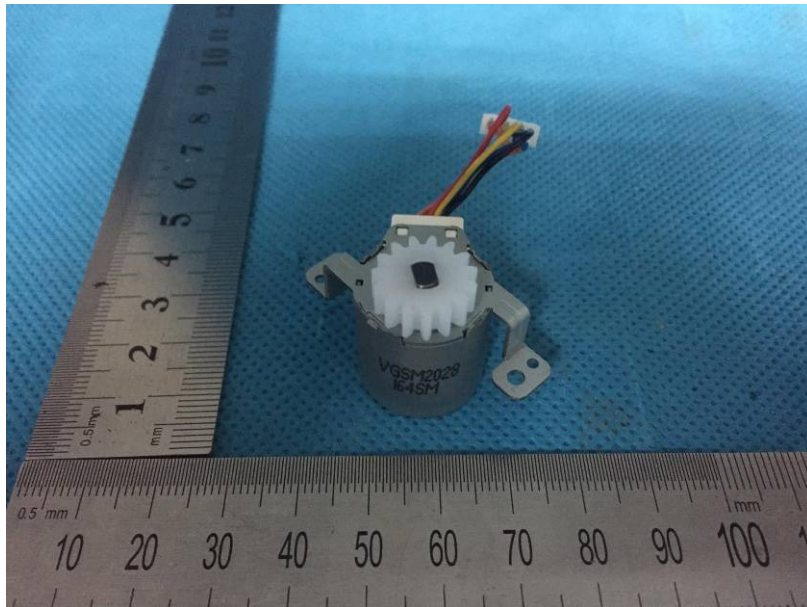

Internal Photos

Applicant:	Hangzhou Hikvision Digital Technology Co., Ltd
Address of Applicant:	No. 555 Qianmo Road, Binjiang District, Hangzhou 310052, China
Equipment Under Test (EUT):	
Product Name:	Network Camera
Model No.:	DS-2CV2Q01FD-IW