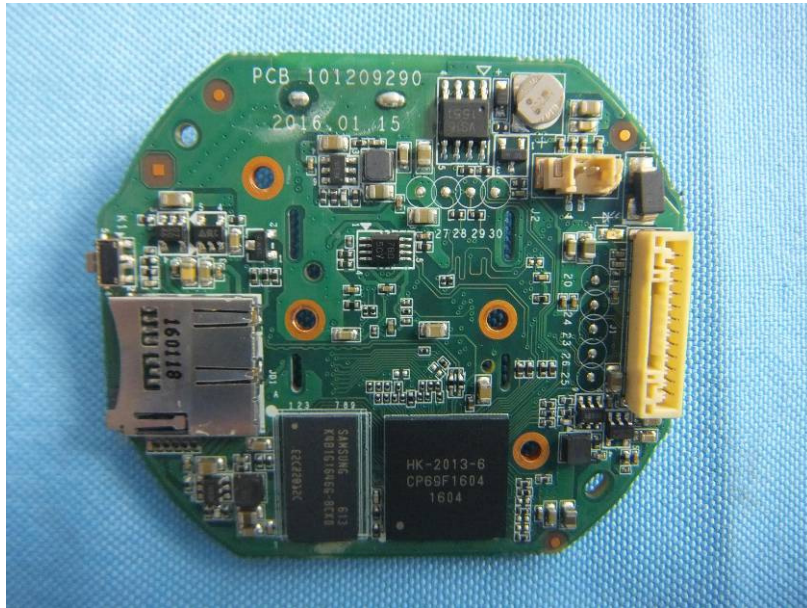

Internal Photos

Applicant:	Hangzhou Hikvision Digital Technology Co., Ltd
Address of Applicant:	No. 555 Qianmo Road, Binjiang District, Hangzhou 310052, China
Equipment Under Test (EUT):	
Product Name:	Network Camera
Model No.:	DS-2CV2Q01FD-IW