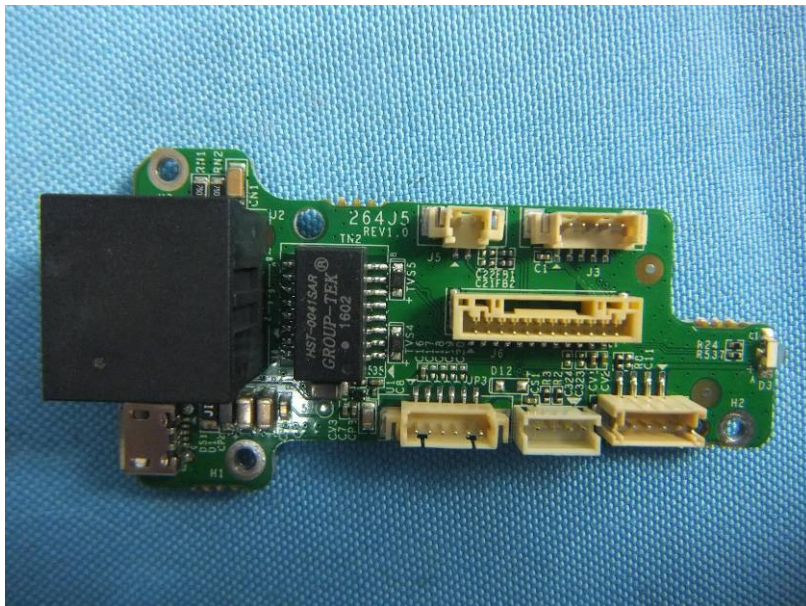

Internal Photos

Applicant:	Hangzhou Hikvision Digital Technology Co., Ltd
Address of Applicant:	No. 555 Qianmo Road, Binjiang District, Hangzhou 310052, China
Equipment Under Test (EUT):	
Product Name:	Network Camera
Model No.:	DS-2CV2Q01FD-IW