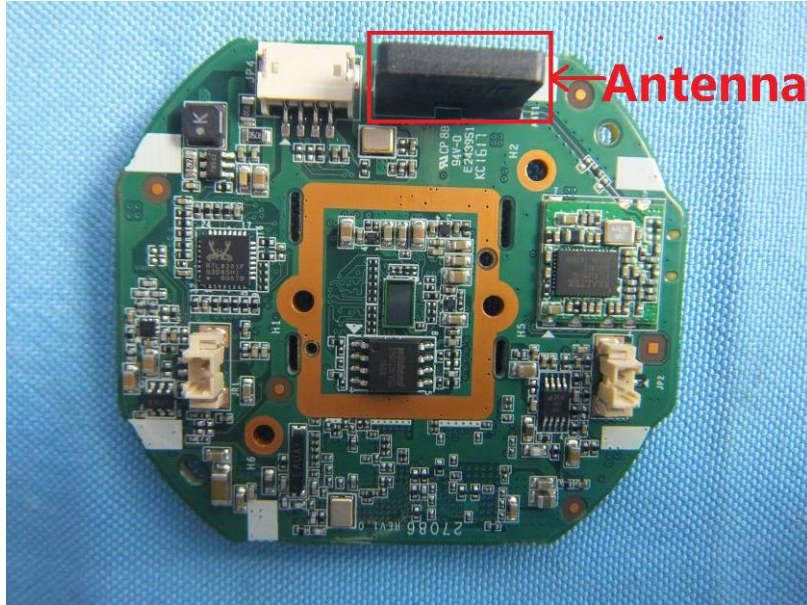

Internal Photos

Applicant:	Hangzhou Hikvision Digital Technology Co., Ltd
Address of Applicant:	No. 555 Qianmo Road, Binjiang District, Hangzhou 310052, China
Equipment Under Test (EUT):	
Product Name:	Network Camera
Model No.:	DS-2CV2Q01FD-IW