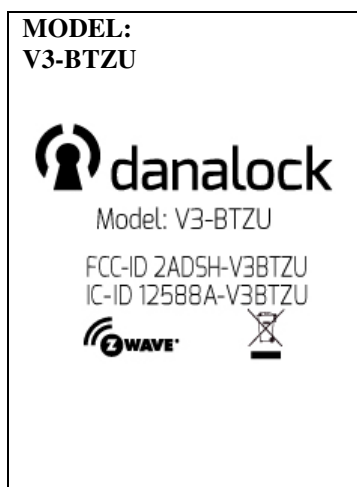

## US Labels

Product labels are placed on the inside of the battery lid.

The model of the product family.