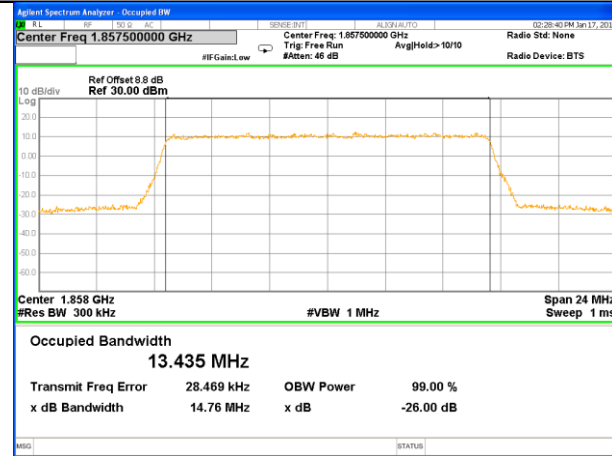

Highest Channel / 3MHz / 16QAM

LTE band 2

LTE band 2

LTE band 2 (99% and -26 Bandwidth)

Lowest Channel / 10MHz / QPSK

Lowest Channel / 10MHz / 16QAM

Middle Channel / 10MHz / QPSK

Middle Channel / 10MHz / 16QAM

Highest Channel / 10MHz / QPSK

Highest Channel / 10MHz / 16QAM

LTE band 2

LTE band 2 (99% and -26 Bandwidth)

Lowest Channel / 15MHz / QPSK

Lowest Channel / 15MHz / 16QAM

Middle Channel / 15MHz / QPSK

Middle Channel / 15MHz / 16QAM

Highest Channel / 15MHz / QPSK

Highest Channel / 15MHz / 16QAM

LTE band 2

LTE band 4

LTE band 4 (99% and -26 Bandwidth)

Lowest Channel / 1.4MHz / QPSK

Lowest Channel / 1.4MHz / 16QAM

Middle Channel / 1.4MHz / QPSK

Middle Channel / 1.4MHz / 16QAM

Highest Channel / 1.4MHz / QPSK

Highest Channel / 1.4MHz / 16QAM

LTE band 4

LTE band 4 (99% and -26 Bandwidth)

Lowest Channel / 3MHz / QPSK

Lowest Channel / 3MHz / 16QAM

Middle Channel / 3MHz / QPSK