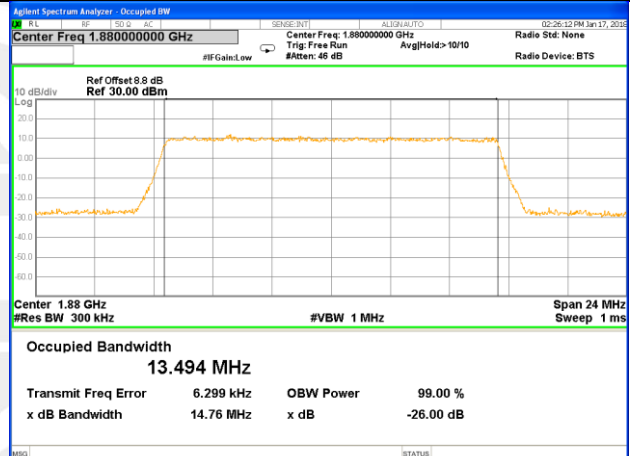

Highest Channel / 3MHz / 16QAM

LTE band 2

LTE band 2

LTE band 2 (99% and -26 Bandwidth)

Lowest Channel / 10MHz / QPSK

Lowest Channel / 10MHz / 16QAM

Middle Channel / 10MHz / QPSK

Middle Channel / 10MHz / 16QAM

Highest Channel / 10MHz / QPSK

Highest Channel / 10MHz / 16QAM

LTE band 2

LTE band 2 (99% and -26 Bandwidth)

Lowest Channel / 15MHz / QPSK

Lowest Channel / 15MHz / 16QAM

Middle Channel / 15MHz / QPSK

Middle Channel / 15MHz / 16QAM

Highest Channel / 15MHz / QPSK

Highest Channel / 15MHz / 16QAM

LTE band 2

LTE band 4

LTE band 4 (99% and -26 Bandwidth)

Lowest Channel / 1.4MHz / QPSK

Lowest Channel / 1.4MHz / 16QAM

Middle Channel / 1.4MHz / QPSK