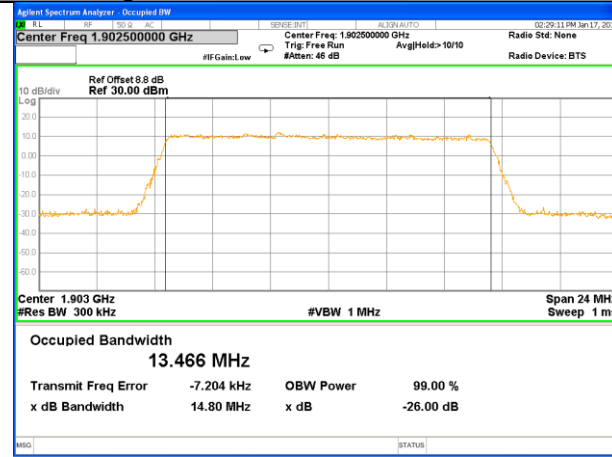

Highest Channel / 3MHz / 16QAM

LTE band 2

LTE band 2

LTE band 2 (99% and -26 Bandwidth)

Lowest Channel / 10MHz / QPSK

Lowest Channel / 10MHz / 16QAM

Middle Channel / 10MHz / QPSK

Middle Channel / 10MHz / 16QAM

Highest Channel / 10MHz / QPSK

Highest Channel / 10MHz / 16QAM

LTE band 2

LTE band 2 (99% and -26 Bandwidth)

Lowest Channel / 15MHz / QPSK

Lowest Channel / 15MHz / 16QAM

Middle Channel / 15MHz / QPSK

Middle Channel / 15MHz / 16QAM

Highest Channel / 15MHz / QPSK

Highest Channel / 15MHz / 16QAM

LTE band 2

LTE band 4

LTE band 4 (99% and -26 Bandwidth)

Lowest Channel / 1.4MHz / QPSK

Lowest Channel / 1.4MHz / 16QAM

Middle Channel / 1.4MHz / QPSK