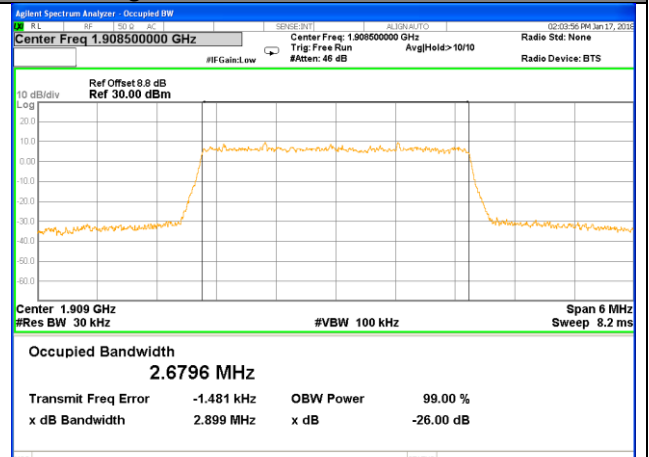

### LTE band 2 (99% and -26 Bandwidth)

LTE band 2

LTE band 2 (99% and -26 Bandwidth)

Lowest Channel / 3MHz / QPSK

Lowest Channel / 3MHz / 16QAM

Middle Channel / 3MHz / QPSK

Middle Channel / 3MHz / 16QAM

Highest Channel / 3MHz / QPSK

Highest Channel / 3MHz / 16QAM

LTE band 2

LTE band 2

LTE band 2 (99% and -26 Bandwidth)

Lowest Channel / 10MHz / QPSK

Lowest Channel / 10MHz / 16QAM

Middle Channel / 10MHz / QPSK

Middle Channel / 10MHz / 16QAM