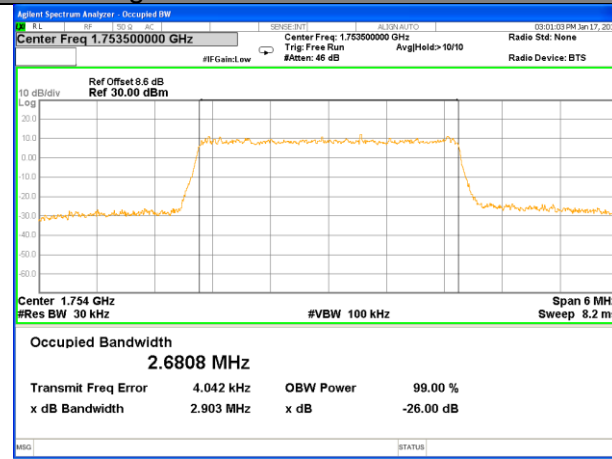

Highest Channel / 15MHz / QPSK

Highest Channel / 15MHz / 16QAM

LTE band 2

LTE band 4

LTE band 4 (99% and -26 Bandwidth)

Lowest Channel / 1.4MHz / QPSK

Lowest Channel / 1.4MHz / 16QAM

Middle Channel / 1.4MHz / QPSK

Middle Channel / 1.4MHz / 16QAM

Highest Channel / 1.4MHz / QPSK

Highest Channel / 1.4MHz / 16QAM

LTE band 4

LTE band 4 (99% and -26 Bandwidth)

Lowest Channel / 3MHz / QPSK

Lowest Channel / 3MHz / 16QAM

Middle Channel / 3MHz / QPSK

Middle Channel / 3MHz / 16QAM

Highest Channel / 3MHz / QPSK

Highest Channel / 3MHz / 16QAM

LTE band 4

LTE band 4 (99% and -26 Bandwidth)

Lowest Channel / 5MHz / QPSK

Lowest Channel / 5MHz / 16QAM

Middle Channel / 5MHz / QPSK