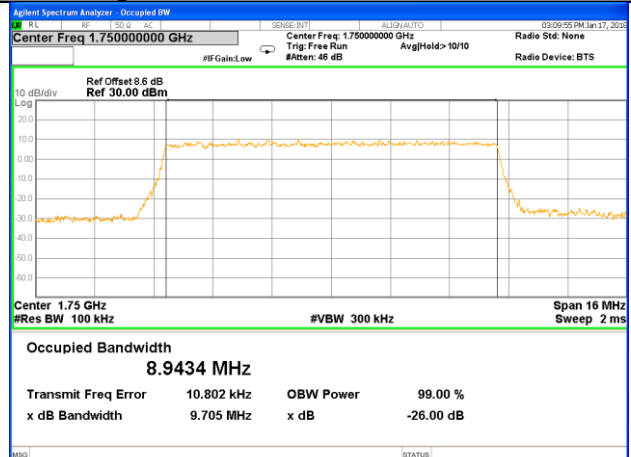

Middle Channel / 3MHz / 16QAM

Highest Channel / 3MHz / QPSK

Highest Channel / 3MHz / 16QAM

LTE band 4

LTE band 4 (99% and -26 Bandwidth)

Lowest Channel / 5MHz / QPSK

Lowest Channel / 5MHz / 16QAM

Middle Channel / 5MHz / QPSK

Middle Channel / 5MHz / 16QAM

Highest Channel / 5MHz / QPSK

Highest Channel / 5MHz / 16QAM

LTE band 4

LTE band 4 (99% and -26 Bandwidth)

Lowest Channel / 10MHz / QPSK

Lowest Channel / 10MHz / 16QAM

Middle Channel / 10MHz / QPSK

Middle Channel / 10MHz / 16QAM

Highest Channel / 10MHz / QPSK

Highest Channel / 10MHz / 16QAM

LTE band 4

LTE band 4 (99% and -26 Bandwidth)

LTE band 4

LTE band 4 (99% and -26 Bandwidth)

Lowest Channel / 20MHz / QPSK