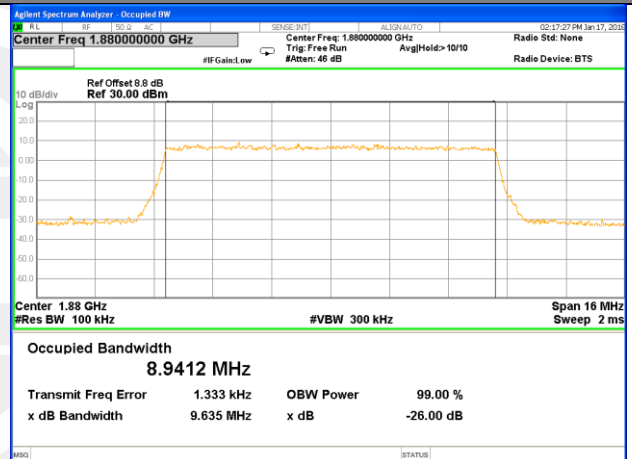

### LTE band 2 (99% and -26 Bandwidth)

LTE band 2

LTE band 2 (99% and -26 Bandwidth)

Lowest Channel / 3MHz / QPSK

Lowest Channel / 3MHz / 16QAM

Middle Channel / 3MHz / QPSK

Middle Channel / 3MHz / 16QAM

Highest Channel / 3MHz / QPSK

Highest Channel / 3MHz / 16QAM

LTE band 2

LTE band 2

LTE band 2 (99% and -26 Bandwidth)

Lowest Channel / 10MHz / QPSK

Lowest Channel / 10MHz / 16QAM

Middle Channel / 10MHz / QPSK

Middle Channel / 10MHz / 16QAM

Highest Channel / 10MHz / QPSK

Highest Channel / 10MHz / 16QAM

LTE band 2

LTE band 2 (99% and -26 Bandwidth)

Lowest Channel / 15MHz / QPSK

Lowest Channel / 15MHz / 16QAM

Middle Channel / 15MHz / QPSK

Middle Channel / 15MHz / 16QAM

Highest Channel / 15MHz / QPSK

Highest Channel / 15MHz / 16QAM

LTE band 2

LTE band 4

LTE band 4 (99% and -26 Bandwidth)

Lowest Channel / 1.4MHz / QPSK

Lowest Channel / 1.4MHz / 16QAM

Middle Channel / 1.4MHz / QPSK