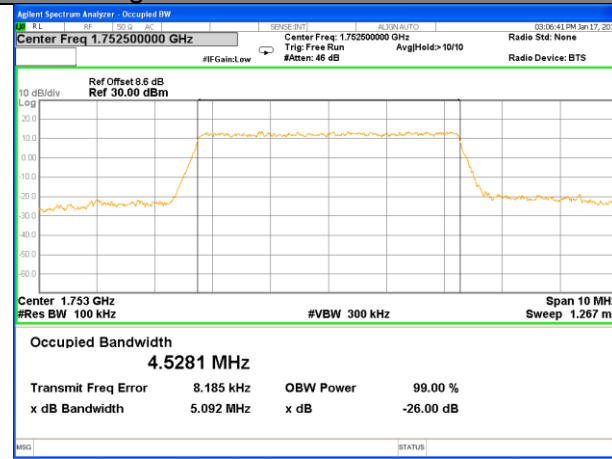

Middle Channel / 3MHz / 16QAM

Highest Channel / 3MHz / QPSK

Highest Channel / 3MHz / 16QAM

LTE band 4

LTE band 4 (99% and -26 Bandwidth)

Lowest Channel / 5MHz / QPSK

Lowest Channel / 5MHz / 16QAM

Middle Channel / 5MHz / QPSK

Middle Channel / 5MHz / 16QAM

Highest Channel / 5MHz / QPSK

Highest Channel / 5MHz / 16QAM

LTE band 4

LTE band 4 (99% and -26 Bandwidth)

Lowest Channel / 10MHz / QPSK

Lowest Channel / 10MHz / 16QAM

Middle Channel / 10MHz / QPSK