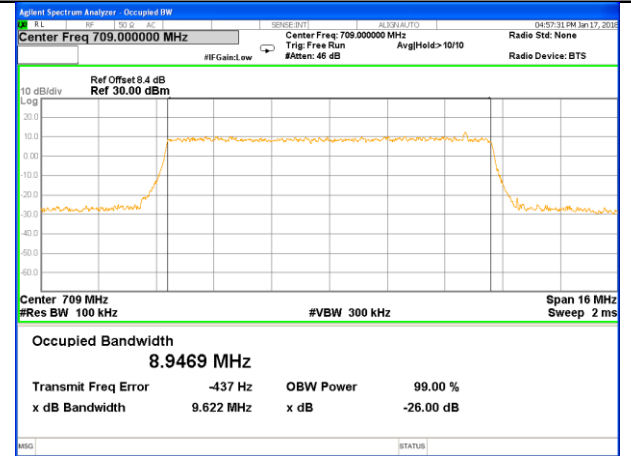

LTE band 12 (99% and -26 Bandwidth)

LTE band 12

LTE band 12 (99% and -26 Bandwidth)

Lowest Channel / 5MHz / QPSK

Lowest Channel / 5MHz / 16QAM

Middle Channel / 5MHz / QPSK

Middle Channel / 5MHz / 16QAM

Highest Channel / 5MHz / QPSK

Highest Channel / 5MHz / 16QAM

LTE band 12

LTE band 12 (99% and -26 Bandwidth)

LTE band 17

LTE band 17

LTE band 17 (99% and -26 Bandwidth)

Lowest Channel / 10MHz / QPSK

Lowest Channel / 10MHz / 16QAM