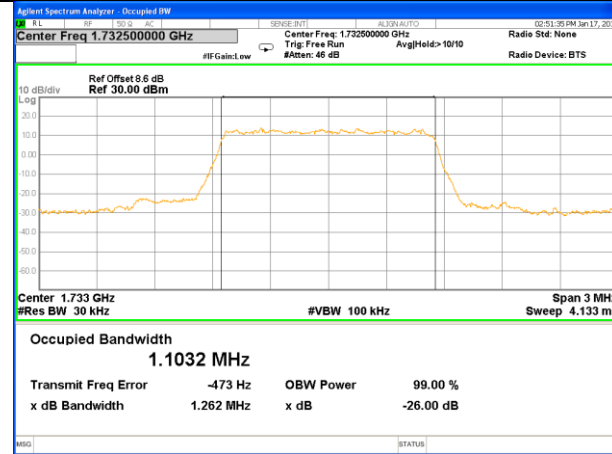

Highest Channel / 10MHz / QPSK

Highest Channel / 10MHz / 16QAM

LTE band 2

LTE band 2 (99% and -26 Bandwidth)

Lowest Channel / 15MHz / QPSK

Lowest Channel / 15MHz / 16QAM

Middle Channel / 15MHz / QPSK

Middle Channel / 15MHz / 16QAM

Highest Channel / 15MHz / QPSK

Highest Channel / 15MHz / 16QAM

LTE band 2

LTE band 4

LTE band 4 (99% and -26 Bandwidth)

Lowest Channel / 1.4MHz / QPSK

Lowest Channel / 1.4MHz / 16QAM

Middle Channel / 1.4MHz / QPSK

Middle Channel / 1.4MHz / 16QAM

Highest Channel / 1.4MHz / QPSK

Highest Channel / 1.4MHz / 16QAM

LTE band 4

LTE band 4 (99% and -26 Bandwidth)

Lowest Channel / 3MHz / QPSK

Lowest Channel / 3MHz / 16QAM

Middle Channel / 3MHz / QPSK