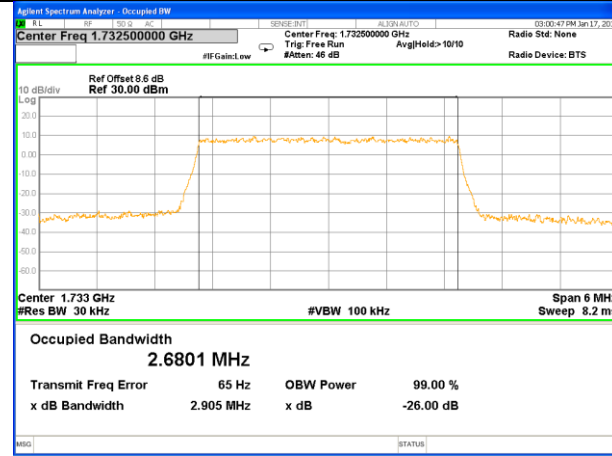

Highest Channel / 15MHz / QPSK

Highest Channel / 15MHz / 16QAM

LTE band 2

LTE band 4

LTE band 4 (99% and -26 Bandwidth)

Lowest Channel / 1.4MHz / QPSK

Lowest Channel / 1.4MHz / 16QAM

Middle Channel / 1.4MHz / QPSK

Middle Channel / 1.4MHz / 16QAM

Highest Channel / 1.4MHz / QPSK

Highest Channel / 1.4MHz / 16QAM

LTE band 4

LTE band 4 (99% and -26 Bandwidth)

Lowest Channel / 3MHz / QPSK

Lowest Channel / 3MHz / 16QAM

Middle Channel / 3MHz / QPSK

Middle Channel / 3MHz / 16QAM

Highest Channel / 3MHz / QPSK

Highest Channel / 3MHz / 16QAM

LTE band 4

LTE band 4 (99% and -26 Bandwidth)

Lowest Channel / 5MHz / QPSK

Lowest Channel / 5MHz / 16QAM

Middle Channel / 5MHz / QPSK