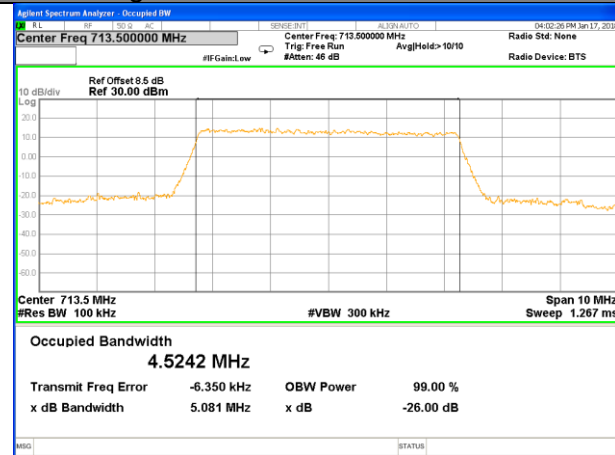

Lowest Channel / 20MHz / 16QAM

Middle Channel / 20MHz / QPSK

Middle Channel / 20MHz / 16QAM

Highest Channel / 20MHz / QPSK

Highest Channel / 20MHz / 16QAM

LTE band 12

LTE band 12 (99% and -26 Bandwidth)

LTE band 12

LTE band 12 (99% and -26 Bandwidth)

LTE band 12

LTE band 12 (99% and -26 Bandwidth)

Lowest Channel / 5MHz / QPSK

Lowest Channel / 5MHz / 16QAM

Middle Channel / 5MHz / QPSK

Middle Channel / 5MHz / 16QAM

Highest Channel / 5MHz / QPSK

Highest Channel / 5MHz / 16QAM

LTE band 12

LTE band 12 (99% and -26 Bandwidth)

LTE band 17

LTE band 17

LTE band 17 (99% and -26 Bandwidth)

Lowest Channel / 10MHz / QPSK

Lowest Channel / 10MHz / 16QAM