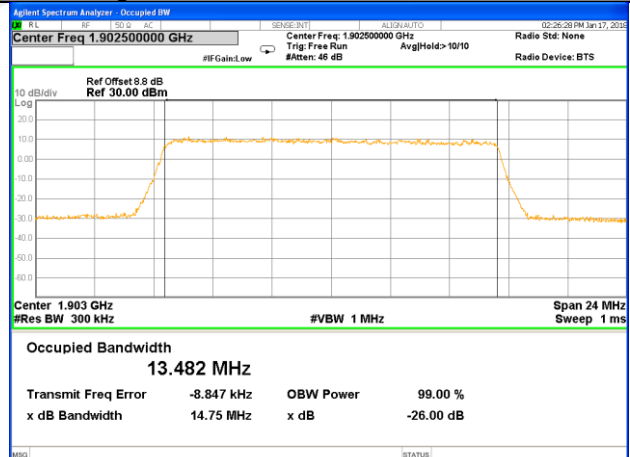

Highest Channel / 3MHz / 16QAM

LTE band 2

LTE band 2

LTE band 2 (99% and -26 Bandwidth)

Lowest Channel / 10MHz / QPSK

Lowest Channel / 10MHz / 16QAM

Middle Channel / 10MHz / QPSK

Middle Channel / 10MHz / 16QAM

Highest Channel / 10MHz / QPSK

Highest Channel / 10MHz / 16QAM

LTE band 2

LTE band 2 (99% and -26 Bandwidth)

Lowest Channel / 15MHz / QPSK

Lowest Channel / 15MHz / 16QAM

Middle Channel / 15MHz / QPSK

Middle Channel / 15MHz / 16QAM

Highest Channel / 15MHz / QPSK

Highest Channel / 15MHz / 16QAM

LTE band 2

LTE band 4

LTE band 4 (99% and -26 Bandwidth)

Lowest Channel / 1.4MHz / QPSK

Lowest Channel / 1.4MHz / 16QAM

Middle Channel / 1.4MHz / QPSK