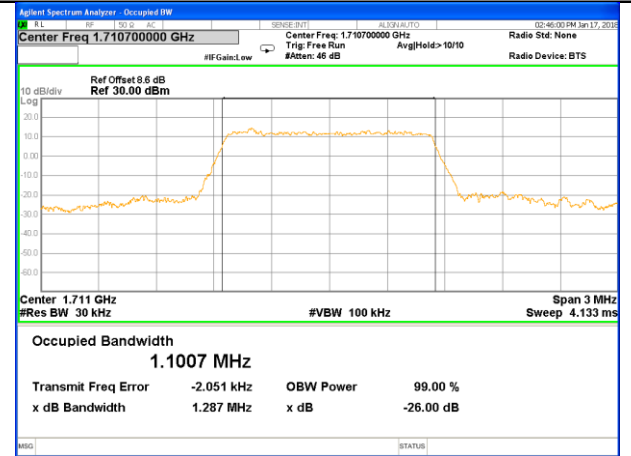

Highest Channel / 10MHz / QPSK

Highest Channel / 10MHz / 16QAM

LTE band 2

LTE band 2 (99% and -26 Bandwidth)

Lowest Channel / 15MHz / QPSK

Lowest Channel / 15MHz / 16QAM

Middle Channel / 15MHz / QPSK

Middle Channel / 15MHz / 16QAM

Highest Channel / 15MHz / QPSK

Highest Channel / 15MHz / 16QAM

LTE band 2

LTE band 4

LTE band 4 (99% and -26 Bandwidth)

Lowest Channel / 1.4MHz / QPSK

Lowest Channel / 1.4MHz / 16QAM

Middle Channel / 1.4MHz / QPSK

Middle Channel / 1.4MHz / 16QAM

Highest Channel / 1.4MHz / QPSK

Highest Channel / 1.4MHz / 16QAM

LTE band 4

LTE band 4 (99% and -26 Bandwidth)

Lowest Channel / 3MHz / QPSK

Lowest Channel / 3MHz / 16QAM

Middle Channel / 3MHz / QPSK