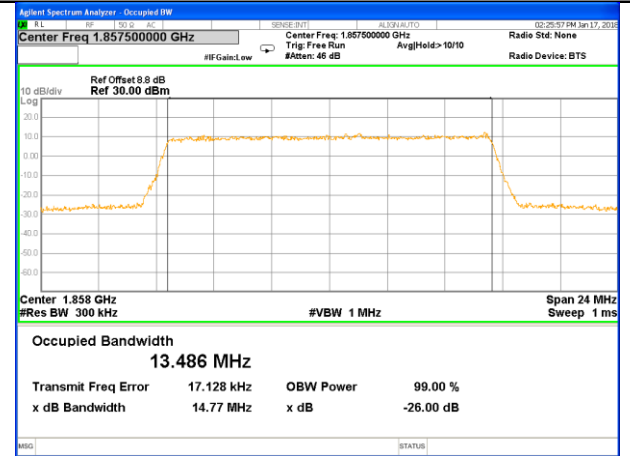

Highest Channel / 3MHz / 16QAM

LTE band 2

LTE band 2

LTE band 2 (99% and -26 Bandwidth)

Lowest Channel / 10MHz / QPSK

Lowest Channel / 10MHz / 16QAM

Middle Channel / 10MHz / QPSK

Middle Channel / 10MHz / 16QAM

Highest Channel / 10MHz / QPSK

Highest Channel / 10MHz / 16QAM

LTE band 2

LTE band 2 (99% and -26 Bandwidth)

Lowest Channel / 15MHz / QPSK

Lowest Channel / 15MHz / 16QAM

Middle Channel / 15MHz / QPSK

Middle Channel / 15MHz / 16QAM

Highest Channel / 15MHz / QPSK

Highest Channel / 15MHz / 16QAM

LTE band 2

LTE band 4

LTE band 4 (99% and -26 Bandwidth)

Lowest Channel / 1.4MHz / QPSK

Lowest Channel / 1.4MHz / 16QAM

Middle Channel / 1.4MHz / QPSK