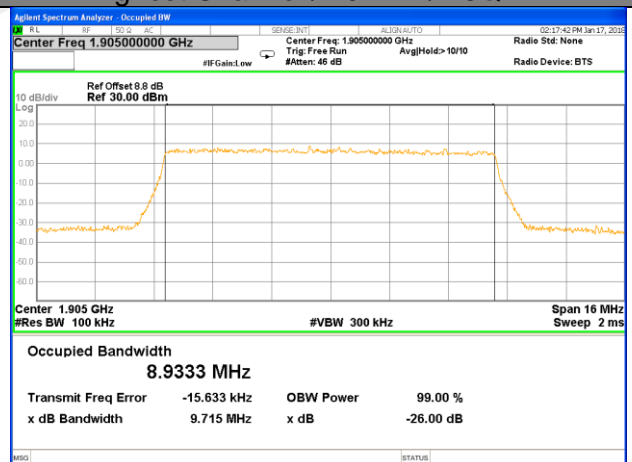

Highest Channel / 3MHz / 16QAM

LTE band 2

LTE band 2

LTE band 2 (99% and -26 Bandwidth)

Lowest Channel / 10MHz / QPSK

Lowest Channel / 10MHz / 16QAM

Middle Channel / 10MHz / QPSK

Middle Channel / 10MHz / 16QAM

Highest Channel / 10MHz / QPSK

Highest Channel / 10MHz / 16QAM

LTE band 2

LTE band 2 (99% and -26 Bandwidth)

Lowest Channel / 15MHz / QPSK

Lowest Channel / 15MHz / 16QAM

Middle Channel / 15MHz / QPSK

Middle Channel / 15MHz / 16QAM