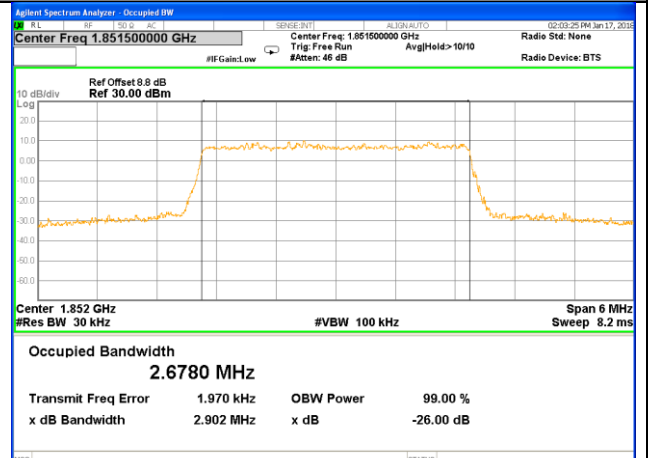

### LTE band 2 (99% and -26 Bandwidth)

LTE band 2

LTE band 2 (99% and -26 Bandwidth)

Lowest Channel / 3MHz / QPSK

Lowest Channel / 3MHz / 16QAM

Middle Channel / 3MHz / QPSK

Middle Channel / 3MHz / 16QAM

Highest Channel / 3MHz / QPSK

Highest Channel / 3MHz / 16QAM

LTE band 2

LTE band 2

LTE band 2 (99% and -26 Bandwidth)

Lowest Channel / 10MHz / QPSK

Lowest Channel / 10MHz / 16QAM

Middle Channel / 10MHz / QPSK

Middle Channel / 10MHz / 16QAM