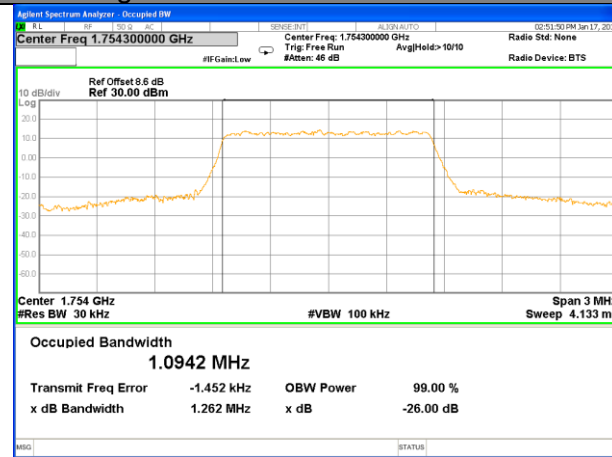

Highest Channel / 10MHz / QPSK

Highest Channel / 10MHz / 16QAM

LTE band 2

LTE band 2 (99% and -26 Bandwidth)

Lowest Channel / 15MHz / QPSK

Lowest Channel / 15MHz / 16QAM

Middle Channel / 15MHz / QPSK

Middle Channel / 15MHz / 16QAM

Highest Channel / 15MHz / QPSK

Highest Channel / 15MHz / 16QAM

LTE band 2

LTE band 4

LTE band 4 (99% and -26 Bandwidth)

Lowest Channel / 1.4MHz / QPSK

Lowest Channel / 1.4MHz / 16QAM

Middle Channel / 1.4MHz / QPSK

Middle Channel / 1.4MHz / 16QAM

Highest Channel / 1.4MHz / QPSK

Highest Channel / 1.4MHz / 16QAM

LTE band 4

LTE band 4 (99% and -26 Bandwidth)

Lowest Channel / 3MHz / QPSK

Lowest Channel / 3MHz / 16QAM

Middle Channel / 3MHz / QPSK