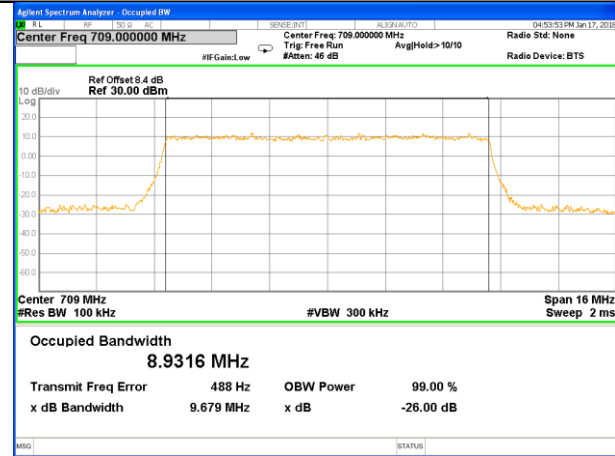

LTE band 12 (99% and -26 Bandwidth)

LTE band 12

LTE band 12 (99% and -26 Bandwidth)

Lowest Channel / 5MHz / QPSK

Lowest Channel / 5MHz / 16QAM

Middle Channel / 5MHz / QPSK

Middle Channel / 5MHz / 16QAM

Highest Channel / 5MHz / QPSK

Highest Channel / 5MHz / 16QAM

LTE band 12

LTE band 12 (99% and -26 Bandwidth)

LTE band 17

LTE band 17

LTE band 17 (99% and -26 Bandwidth)

Lowest Channel / 10MHz / QPSK

Lowest Channel / 10MHz / 16QAM