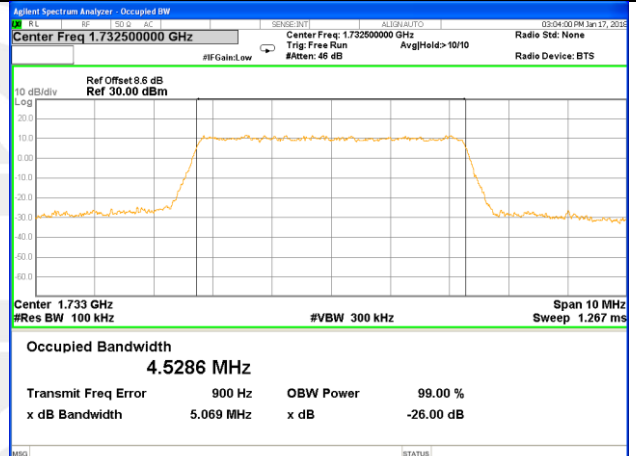

Middle Channel / 1.4MHz / 16QAM

Highest Channel / 1.4MHz / QPSK

Highest Channel / 1.4MHz / 16QAM

LTE band 4

LTE band 4 (99% and -26 Bandwidth)

Lowest Channel / 3MHz / QPSK

Lowest Channel / 3MHz / 16QAM

Middle Channel / 3MHz / QPSK

Middle Channel / 3MHz / 16QAM

Highest Channel / 3MHz / QPSK

Highest Channel / 3MHz / 16QAM

LTE band 4

LTE band 4 (99% and -26 Bandwidth)

Lowest Channel / 5MHz / QPSK

Lowest Channel / 5MHz / 16QAM

Middle Channel / 5MHz / QPSK

Middle Channel / 5MHz / 16QAM

Highest Channel / 5MHz / QPSK

Highest Channel / 5MHz / 16QAM

LTE band 4

LTE band 4 (99% and -26 Bandwidth)

Lowest Channel / 10MHz / QPSK

Lowest Channel / 10MHz / 16QAM

Middle Channel / 10MHz / QPSK