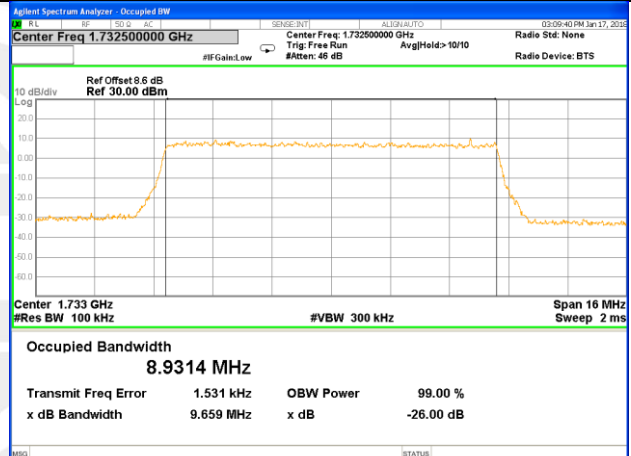

Middle Channel / 3MHz / 16QAM

Highest Channel / 3MHz / QPSK

Highest Channel / 3MHz / 16QAM

LTE band 4

LTE band 4 (99% and -26 Bandwidth)

Lowest Channel / 5MHz / QPSK

Lowest Channel / 5MHz / 16QAM

Middle Channel / 5MHz / QPSK

Middle Channel / 5MHz / 16QAM

Highest Channel / 5MHz / QPSK

Highest Channel / 5MHz / 16QAM

LTE band 4

LTE band 4 (99% and -26 Bandwidth)

Lowest Channel / 10MHz / QPSK

Lowest Channel / 10MHz / 16QAM

Middle Channel / 10MHz / QPSK

Middle Channel / 10MHz / 16QAM

Highest Channel / 10MHz / QPSK

Highest Channel / 10MHz / 16QAM

LTE band 4

LTE band 4 (99% and -26 Bandwidth)

LTE band 4

LTE band 4 (99% and -26 Bandwidth)

Lowest Channel / 20MHz / QPSK