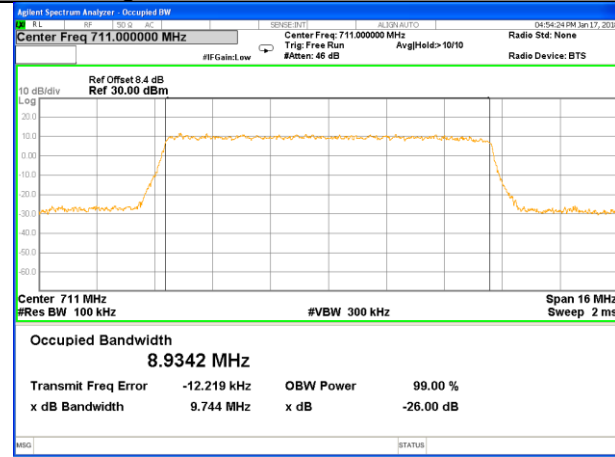

Highest Channel / 10MHz / QPSK