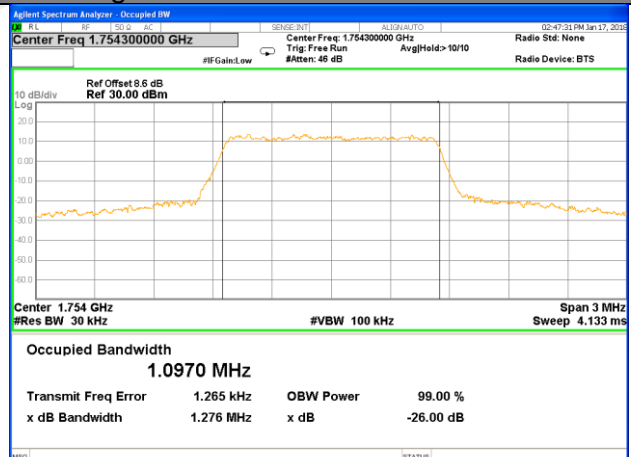

Highest Channel / 10MHz / QPSK

Highest Channel / 10MHz / 16QAM

LTE band 2

LTE band 2 (99% and -26 Bandwidth)

Lowest Channel / 15MHz / QPSK

Lowest Channel / 15MHz / 16QAM

Middle Channel / 15MHz / QPSK

Middle Channel / 15MHz / 16QAM

Highest Channel / 15MHz / QPSK

Highest Channel / 15MHz / 16QAM

LTE band 2

LTE band 4

LTE band 4 (99% and -26 Bandwidth)

Lowest Channel / 1.4MHz / QPSK

Lowest Channel / 1.4MHz / 16QAM

Middle Channel / 1.4MHz / QPSK

Middle Channel / 1.4MHz / 16QAM

Highest Channel / 1.4MHz / QPSK

Highest Channel / 1.4MHz / 16QAM

LTE band 4

LTE band 4 (99% and -26 Bandwidth)

Lowest Channel / 3MHz / QPSK

Lowest Channel / 3MHz / 16QAM

Middle Channel / 3MHz / QPSK