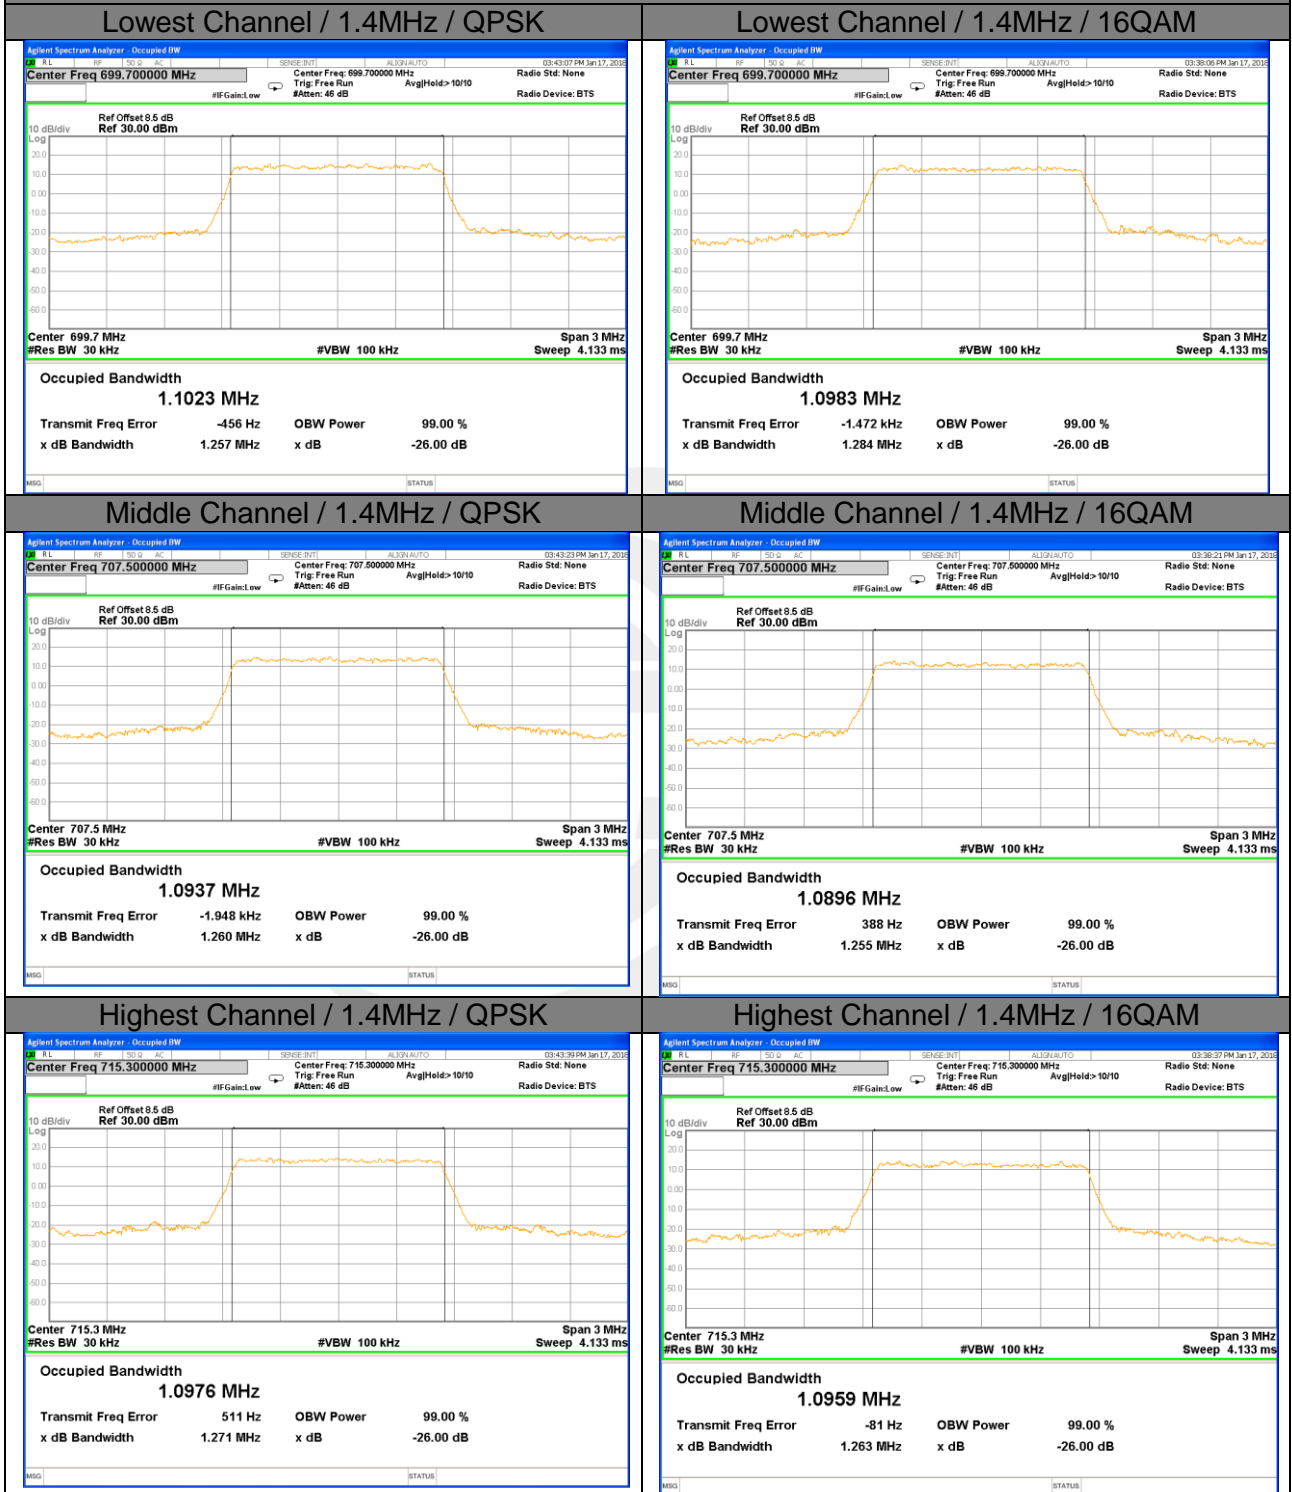

Middle Channel / 5MHz / 16QAM

Highest Channel / 5MHz / QPSK

Highest Channel / 5MHz / 16QAM

LTE band 4

LTE band 4 (99% and -26 Bandwidth)

Lowest Channel / 10MHz / QPSK

Lowest Channel / 10MHz / 16QAM

Middle Channel / 10MHz / QPSK

Middle Channel / 10MHz / 16QAM

Highest Channel / 10MHz / QPSK

Highest Channel / 10MHz / 16QAM

LTE band 4

LTE band 4 (99% and -26 Bandwidth)

LTE band 4

LTE band 4 (99% and -26 Bandwidth)

Lowest Channel / 20MHz / QPSK

Lowest Channel / 20MHz / 16QAM

Middle Channel / 20MHz / QPSK

Middle Channel / 20MHz / 16QAM

Highest Channel / 20MHz / QPSK

Highest Channel / 20MHz / 16QAM

LTE band 12

LTE band 12 (99% and -26 Bandwidth)

LTE band 12

LTE band 12 (99% and -26 Bandwidth)

LTE band 12

LTE band 12 (99% and -26 Bandwidth)

Lowest Channel / 5MHz / QPSK

Lowest Channel / 5MHz / 16QAM

Middle Channel / 5MHz / QPSK

Middle Channel / 5MHz / 16QAM

Highest Channel / 5MHz / QPSK