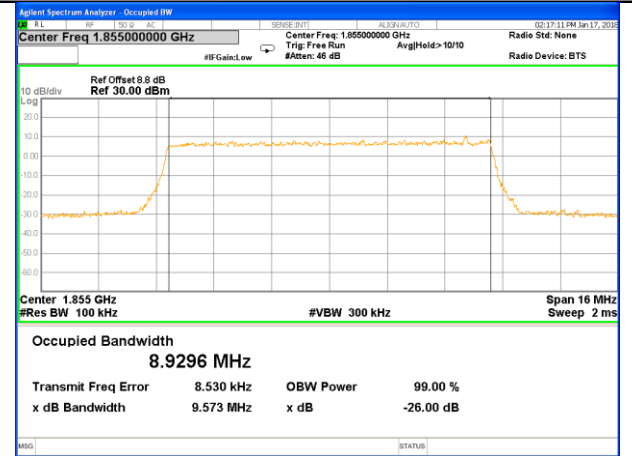

### LTE band 2 (99% and -26 Bandwidth)

LTE band 2

LTE band 2 (99% and -26 Bandwidth)

Lowest Channel / 3MHz / QPSK

Lowest Channel / 3MHz / 16QAM

Middle Channel / 3MHz / QPSK

Middle Channel / 3MHz / 16QAM

Highest Channel / 3MHz / QPSK

Highest Channel / 3MHz / 16QAM

LTE band 2

LTE band 2

LTE band 2 (99% and -26 Bandwidth)

Lowest Channel / 10MHz / QPSK

Lowest Channel / 10MHz / 16QAM

Middle Channel / 10MHz / QPSK

Middle Channel / 10MHz / 16QAM

Highest Channel / 10MHz / QPSK

Highest Channel / 10MHz / 16QAM

LTE band 2

LTE band 2 (99% and -26 Bandwidth)

Lowest Channel / 15MHz / QPSK

Lowest Channel / 15MHz / 16QAM

Middle Channel / 15MHz / QPSK

Middle Channel / 15MHz / 16QAM

Highest Channel / 15MHz / QPSK

Highest Channel / 15MHz / 16QAM

LTE band 2

LTE band 4

LTE band 4 (99% and -26 Bandwidth)

Lowest Channel / 1.4MHz / QPSK

Lowest Channel / 1.4MHz / 16QAM

Middle Channel / 1.4MHz / QPSK