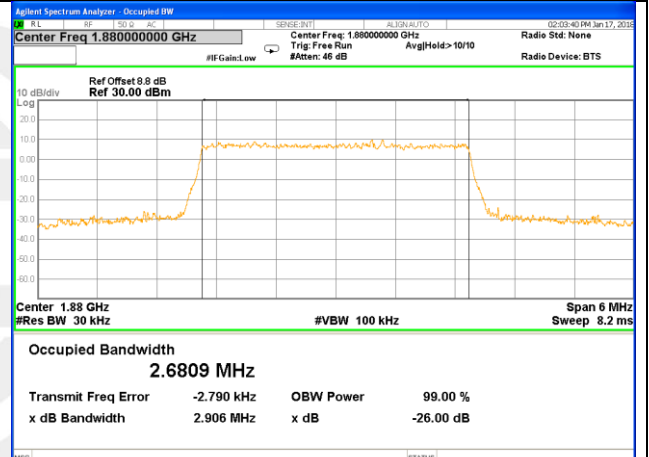

### LTE band 2 (99% and -26 Bandwidth)

LTE band 2

LTE band 2 (99% and -26 Bandwidth)

Lowest Channel / 3MHz / QPSK

Lowest Channel / 3MHz / 16QAM

Middle Channel / 3MHz / QPSK

Middle Channel / 3MHz / 16QAM

Highest Channel / 3MHz / QPSK

Highest Channel / 3MHz / 16QAM

LTE band 2

LTE band 2

LTE band 2 (99% and -26 Bandwidth)

Lowest Channel / 10MHz / QPSK

Lowest Channel / 10MHz / 16QAM

Middle Channel / 10MHz / QPSK

Middle Channel / 10MHz / 16QAM