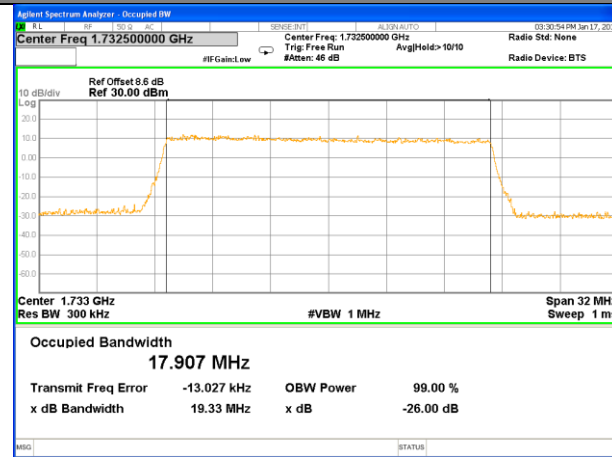

Middle Channel / 5MHz / 16QAM

Highest Channel / 5MHz / QPSK

Highest Channel / 5MHz / 16QAM

LTE band 4

LTE band 4 (99% and -26 Bandwidth)

Lowest Channel / 10MHz / QPSK

Lowest Channel / 10MHz / 16QAM

Middle Channel / 10MHz / QPSK

Middle Channel / 10MHz / 16QAM

Highest Channel / 10MHz / QPSK

Highest Channel / 10MHz / 16QAM

LTE band 4

LTE band 4 (99% and -26 Bandwidth)

LTE band 4

LTE band 4 (99% and -26 Bandwidth)

Lowest Channel / 20MHz / QPSK

Lowest Channel / 20MHz / 16QAM

Middle Channel / 20MHz / QPSK

Middle Channel / 20MHz / 16QAM

Highest Channel / 20MHz / QPSK

Highest Channel / 20MHz / 16QAM

LTE band 12

LTE band 12 (99% and -26 Bandwidth)

LTE band 12