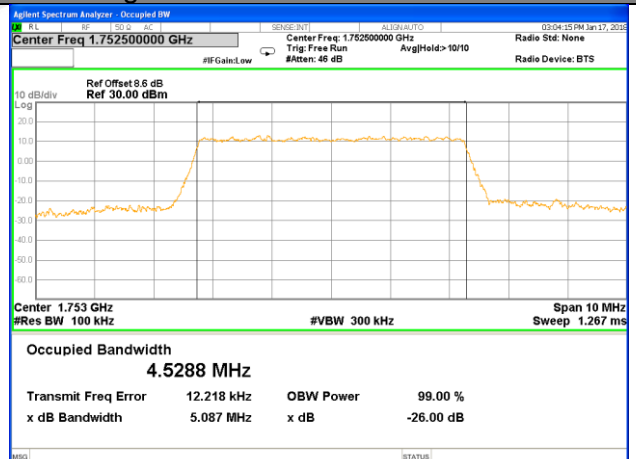

Middle Channel / 1.4MHz / 16QAM

Highest Channel / 1.4MHz / QPSK

Highest Channel / 1.4MHz / 16QAM

LTE band 4

LTE band 4 (99% and -26 Bandwidth)

Lowest Channel / 3MHz / QPSK

Lowest Channel / 3MHz / 16QAM

Middle Channel / 3MHz / QPSK

Middle Channel / 3MHz / 16QAM

Highest Channel / 3MHz / QPSK

Highest Channel / 3MHz / 16QAM

LTE band 4

LTE band 4 (99% and -26 Bandwidth)

Lowest Channel / 5MHz / QPSK

Lowest Channel / 5MHz / 16QAM

Middle Channel / 5MHz / QPSK

Middle Channel / 5MHz / 16QAM

Highest Channel / 5MHz / QPSK

Highest Channel / 5MHz / 16QAM

LTE band 4

LTE band 4 (99% and -26 Bandwidth)

Lowest Channel / 10MHz / QPSK

Lowest Channel / 10MHz / 16QAM

Middle Channel / 10MHz / QPSK