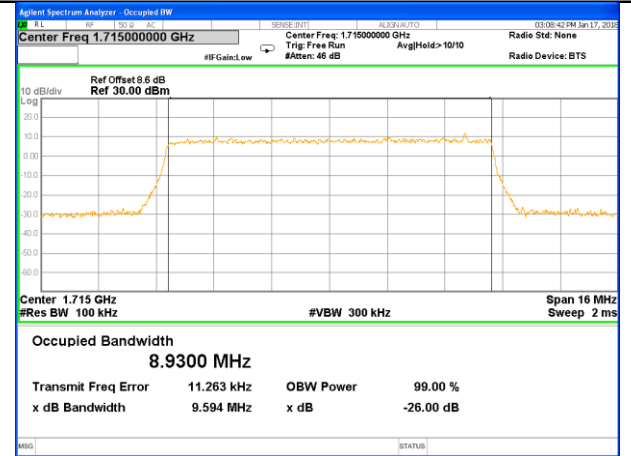

Middle Channel / 3MHz / 16QAM

Highest Channel / 3MHz / QPSK

Highest Channel / 3MHz / 16QAM

LTE band 4

LTE band 4 (99% and -26 Bandwidth)

Lowest Channel / 5MHz / QPSK

Lowest Channel / 5MHz / 16QAM

Middle Channel / 5MHz / QPSK

Middle Channel / 5MHz / 16QAM

Highest Channel / 5MHz / QPSK

Highest Channel / 5MHz / 16QAM

LTE band 4

LTE band 4 (99% and -26 Bandwidth)

Lowest Channel / 10MHz / QPSK

Lowest Channel / 10MHz / 16QAM

Middle Channel / 10MHz / QPSK

Middle Channel / 10MHz / 16QAM

Highest Channel / 10MHz / QPSK

Highest Channel / 10MHz / 16QAM

LTE band 4

LTE band 4 (99% and -26 Bandwidth)

LTE band 4

LTE band 4 (99% and -26 Bandwidth)

Lowest Channel / 20MHz / QPSK