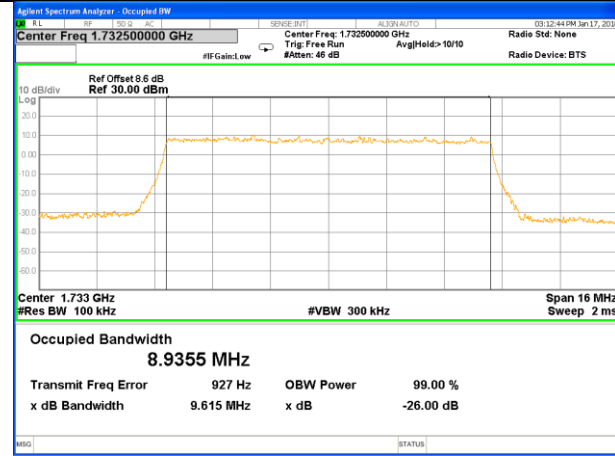

Middle Channel / 3MHz / 16QAM

Highest Channel / 3MHz / QPSK

Highest Channel / 3MHz / 16QAM

LTE band 4

LTE band 4 (99% and -26 Bandwidth)

Lowest Channel / 5MHz / QPSK

Lowest Channel / 5MHz / 16QAM

Middle Channel / 5MHz / QPSK

Middle Channel / 5MHz / 16QAM

Highest Channel / 5MHz / QPSK

Highest Channel / 5MHz / 16QAM

LTE band 4

LTE band 4 (99% and -26 Bandwidth)

Lowest Channel / 10MHz / QPSK

Lowest Channel / 10MHz / 16QAM

Middle Channel / 10MHz / QPSK

Middle Channel / 10MHz / 16QAM

Highest Channel / 10MHz / QPSK

Highest Channel / 10MHz / 16QAM

LTE band 4

LTE band 4 (99% and -26 Bandwidth)

LTE band 4

LTE band 4 (99% and -26 Bandwidth)

Lowest Channel / 20MHz / QPSK