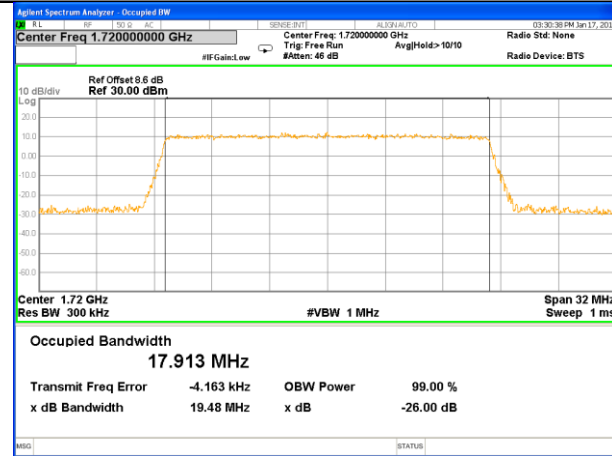

Middle Channel / 5MHz / 16QAM

Highest Channel / 5MHz / QPSK

Highest Channel / 5MHz / 16QAM

LTE band 4

LTE band 4 (99% and -26 Bandwidth)

Lowest Channel / 10MHz / QPSK

Lowest Channel / 10MHz / 16QAM

Middle Channel / 10MHz / QPSK

Middle Channel / 10MHz / 16QAM

Highest Channel / 10MHz / QPSK

Highest Channel / 10MHz / 16QAM

LTE band 4

LTE band 4 (99% and -26 Bandwidth)

LTE band 4

LTE band 4 (99% and -26 Bandwidth)

Lowest Channel / 20MHz / QPSK

Lowest Channel / 20MHz / 16QAM

Middle Channel / 20MHz / QPSK

Middle Channel / 20MHz / 16QAM

Highest Channel / 20MHz / QPSK

Highest Channel / 20MHz / 16QAM

LTE band 12

LTE band 12 (99% and -26 Bandwidth)

LTE band 12