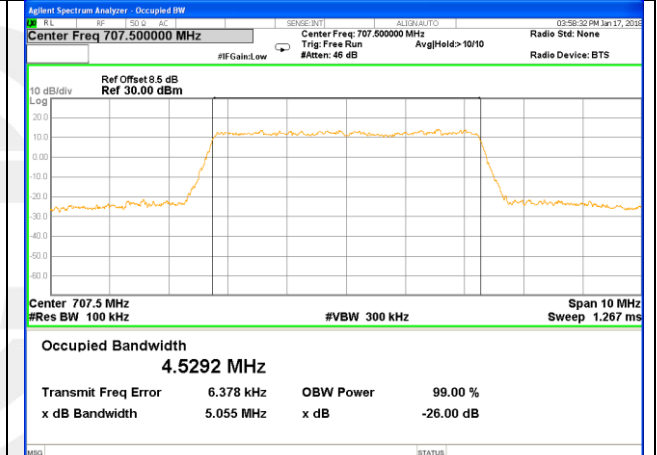

Lowest Channel / 20MHz / 16QAM

Middle Channel / 20MHz / QPSK

Middle Channel / 20MHz / 16QAM

Highest Channel / 20MHz / QPSK

Highest Channel / 20MHz / 16QAM

LTE band 12

LTE band 12 (99% and -26 Bandwidth)

LTE band 12

LTE band 12 (99% and -26 Bandwidth)

LTE band 12

LTE band 12 (99% and -26 Bandwidth)

Lowest Channel / 5MHz / QPSK

Lowest Channel / 5MHz / 16QAM

Middle Channel / 5MHz / QPSK

Middle Channel / 5MHz / 16QAM

Highest Channel / 5MHz / QPSK

Highest Channel / 5MHz / 16QAM

LTE band 12

LTE band 12 (99% and -26 Bandwidth)

LTE band 17

LTE band 17

LTE band 17 (99% and -26 Bandwidth)

Lowest Channel / 10MHz / QPSK

Lowest Channel / 10MHz / 16QAM