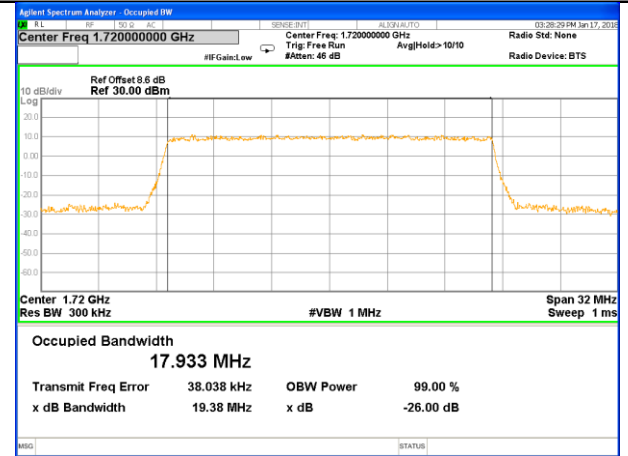

Middle Channel / 5MHz / 16QAM

Highest Channel / 5MHz / QPSK

Highest Channel / 5MHz / 16QAM

LTE band 4

LTE band 4 (99% and -26 Bandwidth)

Lowest Channel / 10MHz / QPSK

Lowest Channel / 10MHz / 16QAM

Middle Channel / 10MHz / QPSK

Middle Channel / 10MHz / 16QAM

Highest Channel / 10MHz / QPSK

Highest Channel / 10MHz / 16QAM

LTE band 4

LTE band 4 (99% and -26 Bandwidth)

LTE band 4

LTE band 4 (99% and -26 Bandwidth)

Lowest Channel / 20MHz / QPSK

Lowest Channel / 20MHz / 16QAM

Middle Channel / 20MHz / QPSK

Middle Channel / 20MHz / 16QAM

Highest Channel / 20MHz / QPSK

Highest Channel / 20MHz / 16QAM

LTE band 12

LTE band 12 (99% and -26 Bandwidth)

LTE band 12