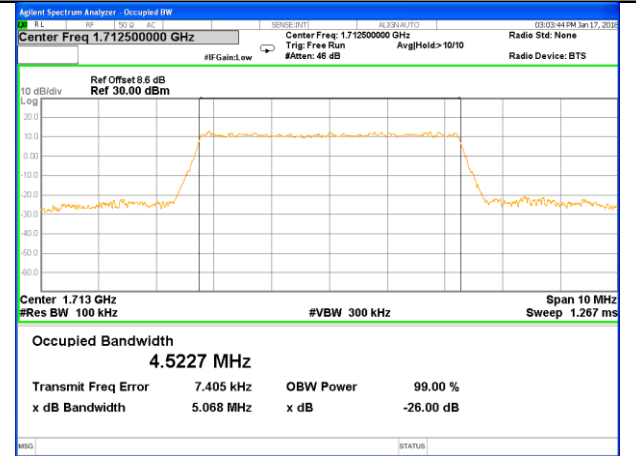

Middle Channel / 1.4MHz / 16QAM

Highest Channel / 1.4MHz / QPSK

Highest Channel / 1.4MHz / 16QAM

LTE band 4

LTE band 4 (99% and -26 Bandwidth)

Lowest Channel / 3MHz / QPSK

Lowest Channel / 3MHz / 16QAM

Middle Channel / 3MHz / QPSK

Middle Channel / 3MHz / 16QAM

Highest Channel / 3MHz / QPSK

Highest Channel / 3MHz / 16QAM

LTE band 4

LTE band 4 (99% and -26 Bandwidth)

Lowest Channel / 5MHz / QPSK

Lowest Channel / 5MHz / 16QAM

Middle Channel / 5MHz / QPSK

Middle Channel / 5MHz / 16QAM

Highest Channel / 5MHz / QPSK

Highest Channel / 5MHz / 16QAM

LTE band 4

LTE band 4 (99% and -26 Bandwidth)

Lowest Channel / 10MHz / QPSK

Lowest Channel / 10MHz / 16QAM

Middle Channel / 10MHz / QPSK