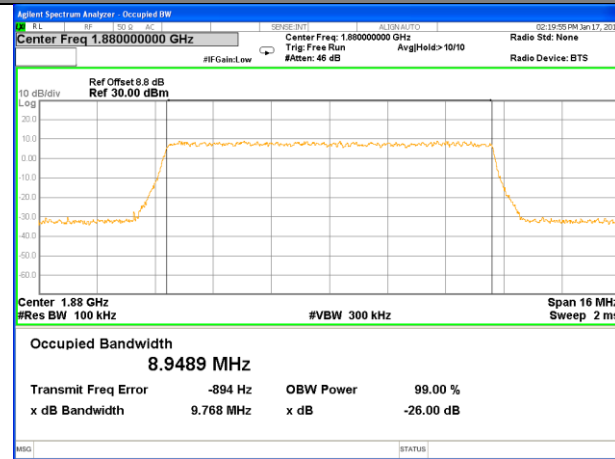

### LTE band 2 (99% and -26 Bandwidth)

LTE band 2

LTE band 2 (99% and -26 Bandwidth)

Lowest Channel / 3MHz / QPSK

Lowest Channel / 3MHz / 16QAM

Middle Channel / 3MHz / QPSK

Middle Channel / 3MHz / 16QAM

Highest Channel / 3MHz / QPSK

Highest Channel / 3MHz / 16QAM

LTE band 2

LTE band 2

LTE band 2 (99% and -26 Bandwidth)

Lowest Channel / 10MHz / QPSK

Lowest Channel / 10MHz / 16QAM

Middle Channel / 10MHz / QPSK

Middle Channel / 10MHz / 16QAM

Highest Channel / 10MHz / QPSK

Highest Channel / 10MHz / 16QAM

LTE band 2

LTE band 2 (99% and -26 Bandwidth)

Lowest Channel / 15MHz / QPSK

Lowest Channel / 15MHz / 16QAM

Middle Channel / 15MHz / QPSK

Middle Channel / 15MHz / 16QAM

Highest Channel / 15MHz / QPSK

Highest Channel / 15MHz / 16QAM

LTE band 2

LTE band 4

LTE band 4 (99% and -26 Bandwidth)

Lowest Channel / 1.4MHz / QPSK

Lowest Channel / 1.4MHz / 16QAM

Middle Channel / 1.4MHz / QPSK