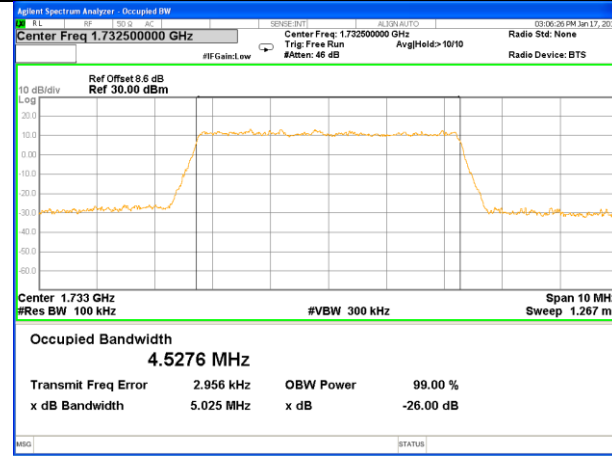

Middle Channel / 1.4MHz / 16QAM

Highest Channel / 1.4MHz / QPSK

Highest Channel / 1.4MHz / 16QAM

LTE band 4

LTE band 4 (99% and -26 Bandwidth)

Lowest Channel / 3MHz / QPSK

Lowest Channel / 3MHz / 16QAM

Middle Channel / 3MHz / QPSK

Middle Channel / 3MHz / 16QAM

Highest Channel / 3MHz / QPSK

Highest Channel / 3MHz / 16QAM

LTE band 4

LTE band 4 (99% and -26 Bandwidth)

Lowest Channel / 5MHz / QPSK

Lowest Channel / 5MHz / 16QAM

Middle Channel / 5MHz / QPSK

Middle Channel / 5MHz / 16QAM

Highest Channel / 5MHz / QPSK

Highest Channel / 5MHz / 16QAM

LTE band 4

LTE band 4 (99% and -26 Bandwidth)

Lowest Channel / 10MHz / QPSK

Lowest Channel / 10MHz / 16QAM

Middle Channel / 10MHz / QPSK