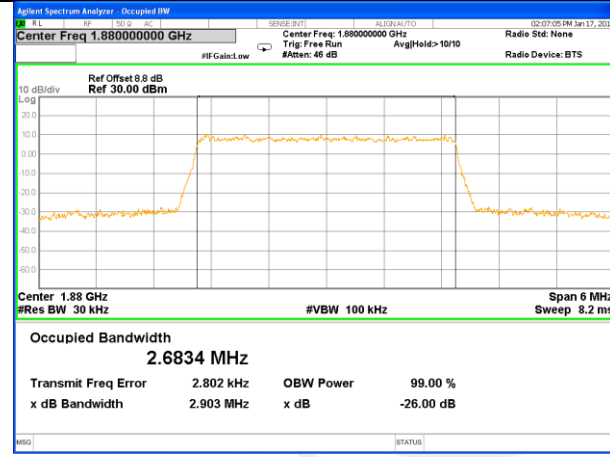

### LTE band 2 (99% and -26 Bandwidth)

LTE band 2

LTE band 2 (99% and -26 Bandwidth)

Lowest Channel / 3MHz / QPSK

Lowest Channel / 3MHz / 16QAM

Middle Channel / 3MHz / QPSK

Middle Channel / 3MHz / 16QAM

Highest Channel / 3MHz / QPSK

Highest Channel / 3MHz / 16QAM

LTE band 2

LTE band 2

LTE band 2 (99% and -26 Bandwidth)

Lowest Channel / 10MHz / QPSK

Lowest Channel / 10MHz / 16QAM

Middle Channel / 10MHz / QPSK

Middle Channel / 10MHz / 16QAM