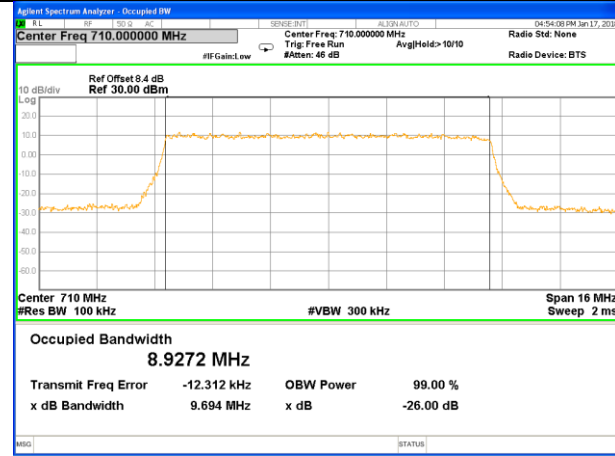

Middle Channel / 10MHz / QPSK