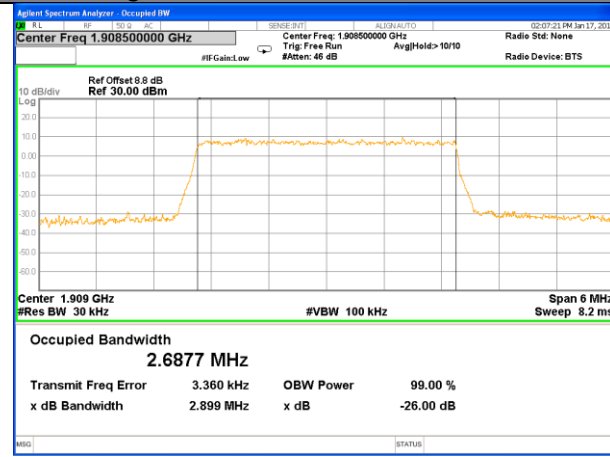

### LTE band 2 (99% and -26 Bandwidth)

LTE band 2

LTE band 2 (99% and -26 Bandwidth)

Lowest Channel / 3MHz / QPSK

Lowest Channel / 3MHz / 16QAM

Middle Channel / 3MHz / QPSK

Middle Channel / 3MHz / 16QAM

Highest Channel / 3MHz / QPSK

Highest Channel / 3MHz / 16QAM

LTE band 2

LTE band 2

LTE band 2 (99% and -26 Bandwidth)

Lowest Channel / 10MHz / QPSK

Lowest Channel / 10MHz / 16QAM

Middle Channel / 10MHz / QPSK

Middle Channel / 10MHz / 16QAM