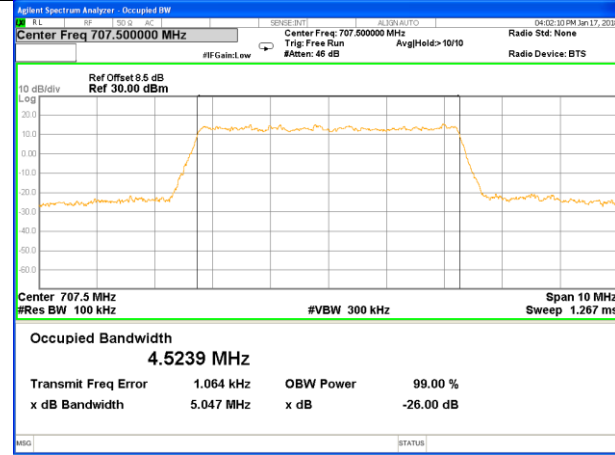

Lowest Channel / 20MHz / 16QAM

Middle Channel / 20MHz / QPSK

Middle Channel / 20MHz / 16QAM

Highest Channel / 20MHz / QPSK

Highest Channel / 20MHz / 16QAM

LTE band 12

LTE band 12 (99% and -26 Bandwidth)

LTE band 12

LTE band 12 (99% and -26 Bandwidth)

LTE band 12

LTE band 12 (99% and -26 Bandwidth)

Lowest Channel / 5MHz / QPSK

Lowest Channel / 5MHz / 16QAM

Middle Channel / 5MHz / QPSK

Middle Channel / 5MHz / 16QAM

Highest Channel / 5MHz / QPSK

Highest Channel / 5MHz / 16QAM

LTE band 12

LTE band 12 (99% and -26 Bandwidth)

LTE band 17

LTE band 17

LTE band 17 (99% and -26 Bandwidth)

Lowest Channel / 10MHz / QPSK

Lowest Channel / 10MHz / 16QAM