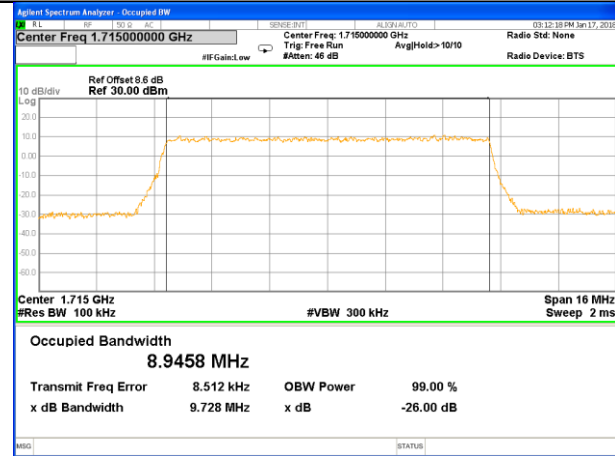

Middle Channel / 3MHz / 16QAM

Highest Channel / 3MHz / QPSK

Highest Channel / 3MHz / 16QAM

LTE band 4

LTE band 4 (99% and -26 Bandwidth)

Lowest Channel / 5MHz / QPSK

Lowest Channel / 5MHz / 16QAM

Middle Channel / 5MHz / QPSK

Middle Channel / 5MHz / 16QAM

Highest Channel / 5MHz / QPSK

Highest Channel / 5MHz / 16QAM

LTE band 4

LTE band 4 (99% and -26 Bandwidth)

Lowest Channel / 10MHz / QPSK

Lowest Channel / 10MHz / 16QAM

Middle Channel / 10MHz / QPSK

Middle Channel / 10MHz / 16QAM

Highest Channel / 10MHz / QPSK

Highest Channel / 10MHz / 16QAM

LTE band 4

LTE band 4 (99% and -26 Bandwidth)

LTE band 4

LTE band 4 (99% and -26 Bandwidth)

Lowest Channel / 20MHz / QPSK