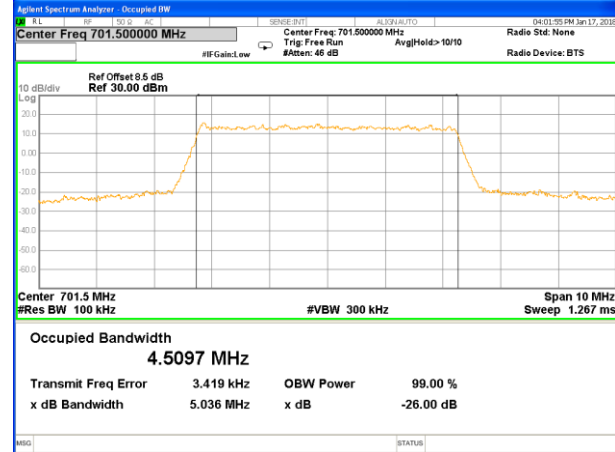

Middle Channel / 10MHz / 16QAM

Highest Channel / 10MHz / QPSK

Highest Channel / 10MHz / 16QAM

LTE band 4

LTE band 4 (99% and -26 Bandwidth)

LTE band 4

LTE band 4 (99% and -26 Bandwidth)

Lowest Channel / 20MHz / QPSK

Lowest Channel / 20MHz / 16QAM

Middle Channel / 20MHz / QPSK

Middle Channel / 20MHz / 16QAM

Highest Channel / 20MHz / QPSK

Highest Channel / 20MHz / 16QAM

LTE band 12

LTE band 12 (99% and -26 Bandwidth)

LTE band 12

LTE band 12 (99% and -26 Bandwidth)

LTE band 12

LTE band 12 (99% and -26 Bandwidth)

Lowest Channel / 5MHz / QPSK

Lowest Channel / 5MHz / 16QAM

Middle Channel / 5MHz / QPSK

Middle Channel / 5MHz / 16QAM

Highest Channel / 5MHz / QPSK