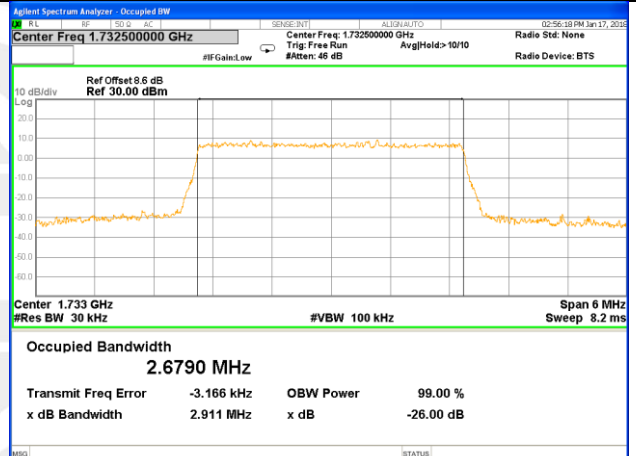

Highest Channel / 15MHz / QPSK

Highest Channel / 15MHz / 16QAM

LTE band 2

LTE band 4

LTE band 4 (99% and -26 Bandwidth)

Lowest Channel / 1.4MHz / QPSK

Lowest Channel / 1.4MHz / 16QAM

Middle Channel / 1.4MHz / QPSK

Middle Channel / 1.4MHz / 16QAM

Highest Channel / 1.4MHz / QPSK

Highest Channel / 1.4MHz / 16QAM

LTE band 4

LTE band 4 (99% and -26 Bandwidth)

Lowest Channel / 3MHz / QPSK

Lowest Channel / 3MHz / 16QAM

Middle Channel / 3MHz / QPSK

Middle Channel / 3MHz / 16QAM

Highest Channel / 3MHz / QPSK

Highest Channel / 3MHz / 16QAM

LTE band 4

LTE band 4 (99% and -26 Bandwidth)

Lowest Channel / 5MHz / QPSK

Lowest Channel / 5MHz / 16QAM

Middle Channel / 5MHz / QPSK