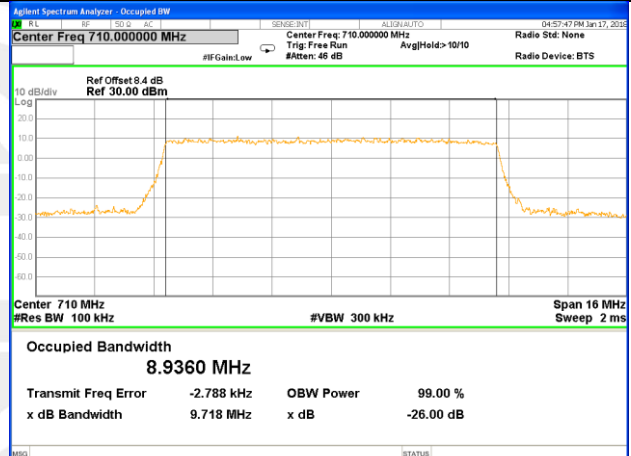

Middle Channel / 10MHz / 16QAM