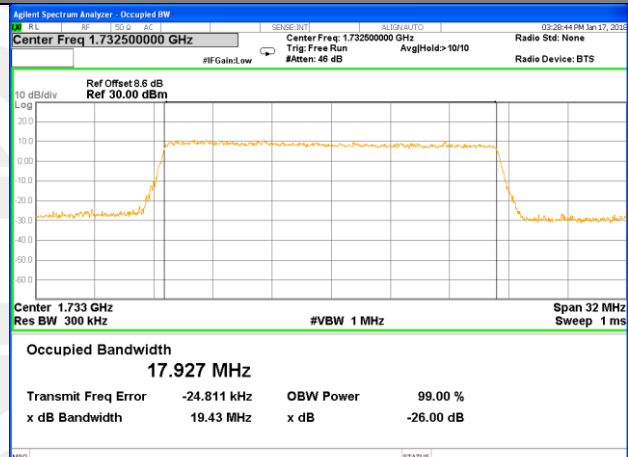

Middle Channel / 5MHz / 16QAM

Highest Channel / 5MHz / QPSK

Highest Channel / 5MHz / 16QAM

LTE band 4

LTE band 4 (99% and -26 Bandwidth)

Lowest Channel / 10MHz / QPSK

Lowest Channel / 10MHz / 16QAM

Middle Channel / 10MHz / QPSK

Middle Channel / 10MHz / 16QAM

Highest Channel / 10MHz / QPSK

Highest Channel / 10MHz / 16QAM

LTE band 4

LTE band 4 (99% and -26 Bandwidth)

LTE band 4

LTE band 4 (99% and -26 Bandwidth)

Lowest Channel / 20MHz / QPSK

Lowest Channel / 20MHz / 16QAM

Middle Channel / 20MHz / QPSK

Middle Channel / 20MHz / 16QAM

Highest Channel / 20MHz / QPSK

Highest Channel / 20MHz / 16QAM

LTE band 12

LTE band 12 (99% and -26 Bandwidth)

LTE band 12