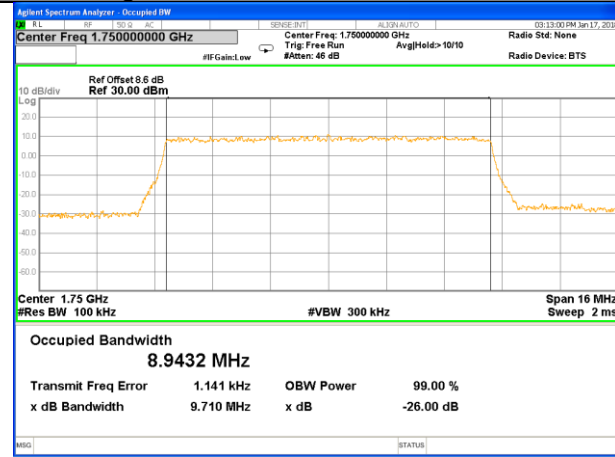

Middle Channel / 3MHz / 16QAM

Highest Channel / 3MHz / QPSK

Highest Channel / 3MHz / 16QAM

LTE band 4

LTE band 4 (99% and -26 Bandwidth)

Lowest Channel / 5MHz / QPSK

Lowest Channel / 5MHz / 16QAM

Middle Channel / 5MHz / QPSK

Middle Channel / 5MHz / 16QAM

Highest Channel / 5MHz / QPSK

Highest Channel / 5MHz / 16QAM

LTE band 4

LTE band 4 (99% and -26 Bandwidth)

Lowest Channel / 10MHz / QPSK

Lowest Channel / 10MHz / 16QAM

Middle Channel / 10MHz / QPSK

Middle Channel / 10MHz / 16QAM

Highest Channel / 10MHz / QPSK

Highest Channel / 10MHz / 16QAM

LTE band 4

LTE band 4 (99% and -26 Bandwidth)

LTE band 4

LTE band 4 (99% and -26 Bandwidth)

Lowest Channel / 20MHz / QPSK