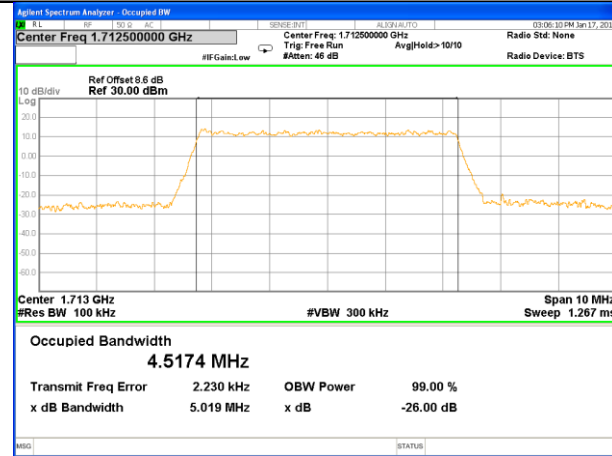

Middle Channel / 1.4MHz / 16QAM

Highest Channel / 1.4MHz / QPSK

Highest Channel / 1.4MHz / 16QAM

LTE band 4

LTE band 4 (99% and -26 Bandwidth)

Lowest Channel / 3MHz / QPSK

Lowest Channel / 3MHz / 16QAM

Middle Channel / 3MHz / QPSK

Middle Channel / 3MHz / 16QAM

Highest Channel / 3MHz / QPSK

Highest Channel / 3MHz / 16QAM

LTE band 4

LTE band 4 (99% and -26 Bandwidth)

Lowest Channel / 5MHz / QPSK

Lowest Channel / 5MHz / 16QAM

Middle Channel / 5MHz / QPSK

Middle Channel / 5MHz / 16QAM

Highest Channel / 5MHz / QPSK

Highest Channel / 5MHz / 16QAM

LTE band 4

LTE band 4 (99% and -26 Bandwidth)

Lowest Channel / 10MHz / QPSK

Lowest Channel / 10MHz / 16QAM

Middle Channel / 10MHz / QPSK