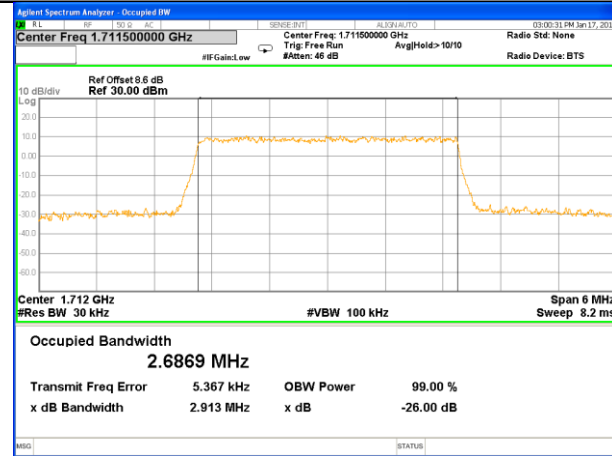

Highest Channel / 15MHz / QPSK

Highest Channel / 15MHz / 16QAM

LTE band 2

LTE band 4

LTE band 4 (99% and -26 Bandwidth)

Lowest Channel / 1.4MHz / QPSK

Lowest Channel / 1.4MHz / 16QAM

Middle Channel / 1.4MHz / QPSK

Middle Channel / 1.4MHz / 16QAM

Highest Channel / 1.4MHz / QPSK

Highest Channel / 1.4MHz / 16QAM

LTE band 4

LTE band 4 (99% and -26 Bandwidth)

Lowest Channel / 3MHz / QPSK

Lowest Channel / 3MHz / 16QAM

Middle Channel / 3MHz / QPSK

Middle Channel / 3MHz / 16QAM

Highest Channel / 3MHz / QPSK

Highest Channel / 3MHz / 16QAM

LTE band 4

LTE band 4 (99% and -26 Bandwidth)

Lowest Channel / 5MHz / QPSK

Lowest Channel / 5MHz / 16QAM

Middle Channel / 5MHz / QPSK