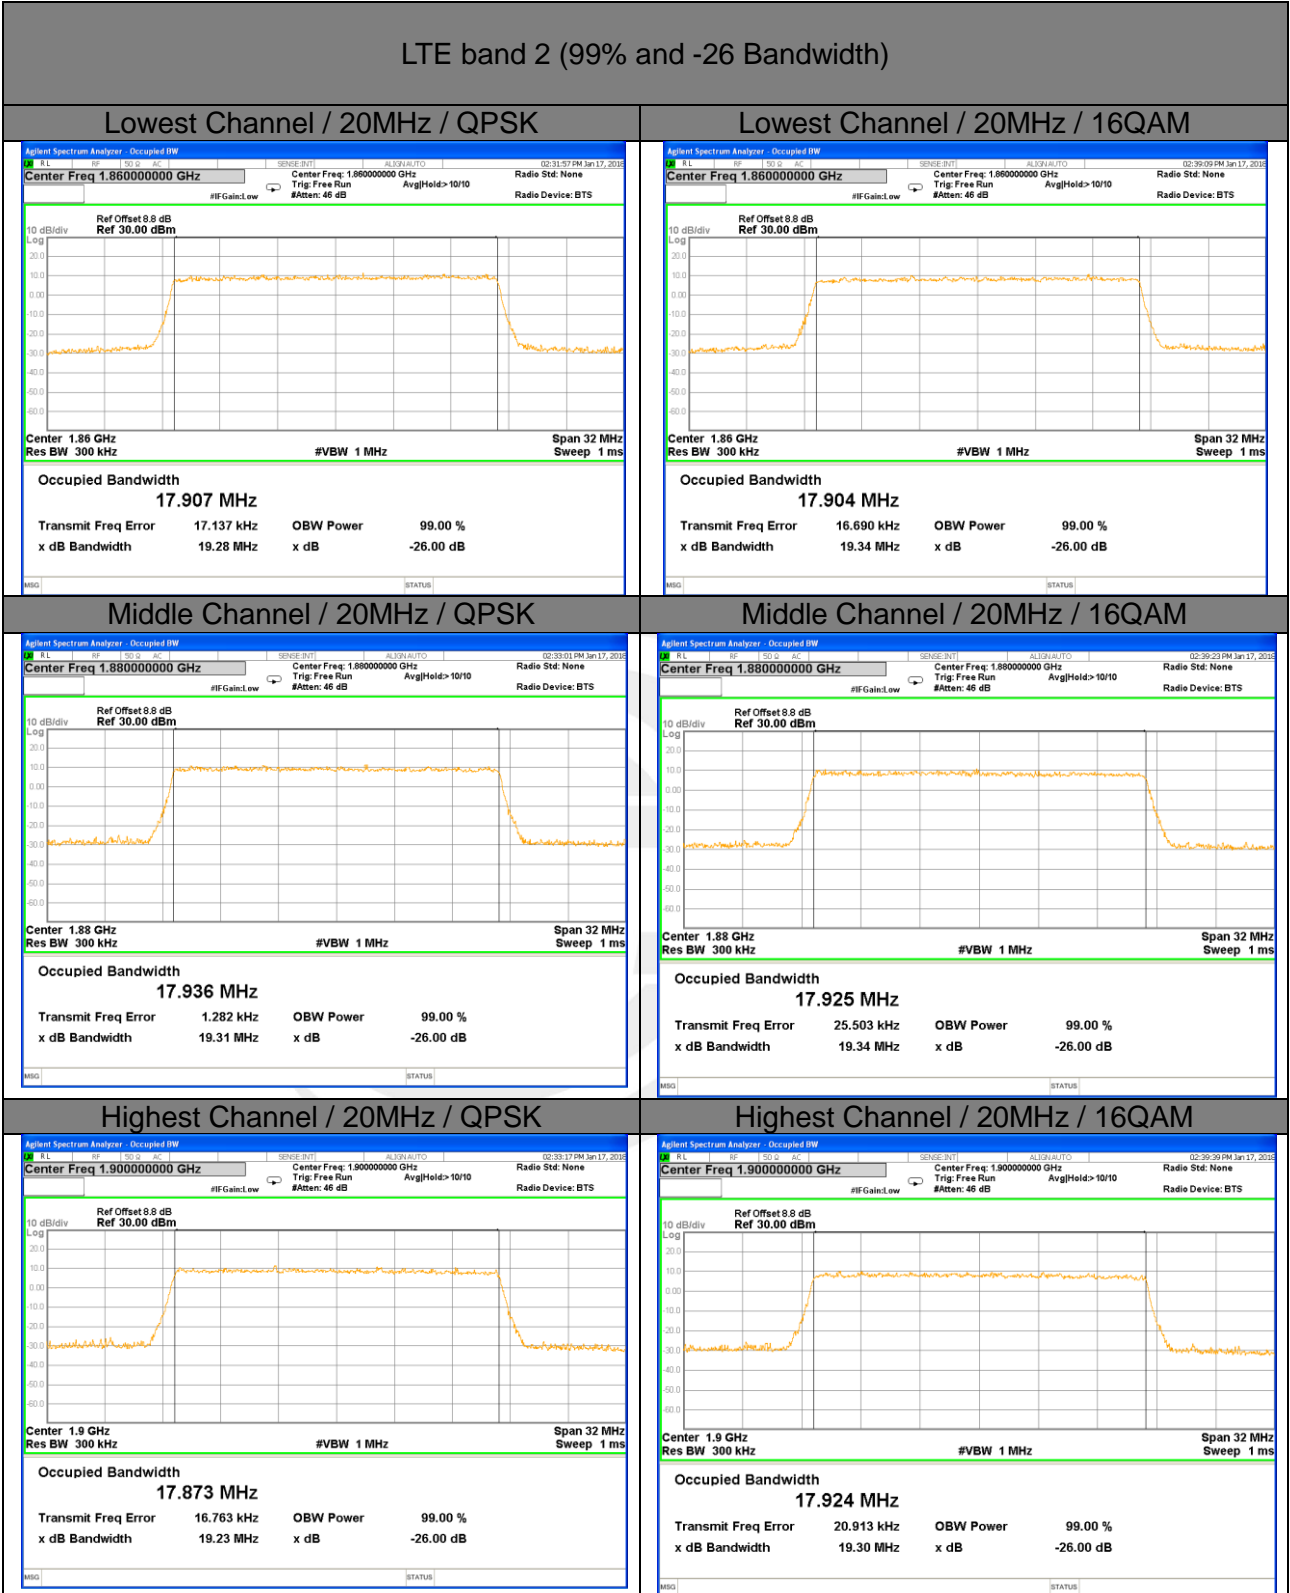

Highest Channel / 3MHz / 16QAM

LTE band 2

LTE band 2

LTE band 2 (99% and -26 Bandwidth)

Lowest Channel / 10MHz / QPSK

Lowest Channel / 10MHz / 16QAM

Middle Channel / 10MHz / QPSK

Middle Channel / 10MHz / 16QAM

Highest Channel / 10MHz / QPSK

Highest Channel / 10MHz / 16QAM

LTE band 2

LTE band 2 (99% and -26 Bandwidth)

Lowest Channel / 15MHz / QPSK

Lowest Channel / 15MHz / 16QAM

Middle Channel / 15MHz / QPSK

Middle Channel / 15MHz / 16QAM

Highest Channel / 15MHz / QPSK

Highest Channel / 15MHz / 16QAM

LTE band 2

LTE band 4

LTE band 4 (99% and -26 Bandwidth)

Lowest Channel / 1.4MHz / QPSK

Lowest Channel / 1.4MHz / 16QAM

Middle Channel / 1.4MHz / QPSK

Middle Channel / 1.4MHz / 16QAM

Highest Channel / 1.4MHz / QPSK

Highest Channel / 1.4MHz / 16QAM

LTE band 4

LTE band 4 (99% and -26 Bandwidth)

Lowest Channel / 3MHz / QPSK

Lowest Channel / 3MHz / 16QAM

Middle Channel / 3MHz / QPSK