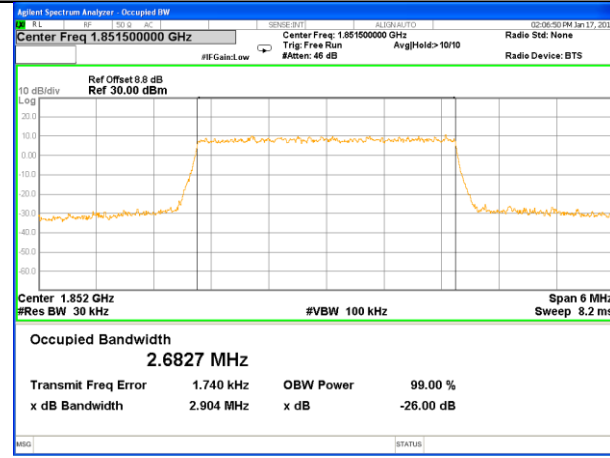

### LTE band 2 (99% and -26 Bandwidth)

LTE band 2

LTE band 2 (99% and -26 Bandwidth)

Lowest Channel / 3MHz / QPSK

Lowest Channel / 3MHz / 16QAM

Middle Channel / 3MHz / QPSK

Middle Channel / 3MHz / 16QAM

Highest Channel / 3MHz / QPSK

Highest Channel / 3MHz / 16QAM

LTE band 2

LTE band 2

LTE band 2 (99% and -26 Bandwidth)

Lowest Channel / 10MHz / QPSK

Lowest Channel / 10MHz / 16QAM

Middle Channel / 10MHz / QPSK

Middle Channel / 10MHz / 16QAM