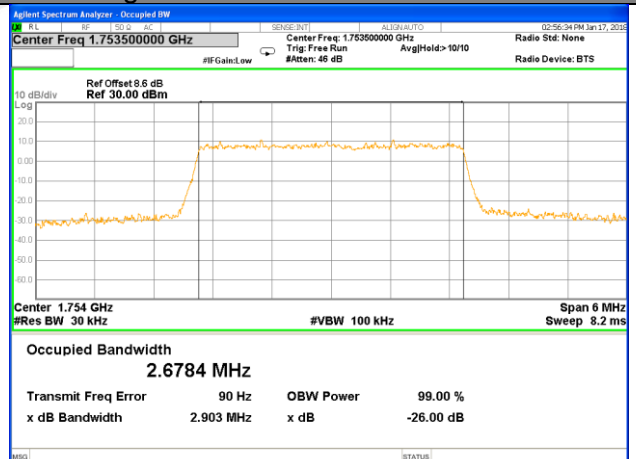

Highest Channel / 15MHz / QPSK

Highest Channel / 15MHz / 16QAM

LTE band 2

LTE band 4

LTE band 4 (99% and -26 Bandwidth)

Lowest Channel / 1.4MHz / QPSK

Lowest Channel / 1.4MHz / 16QAM

Middle Channel / 1.4MHz / QPSK

Middle Channel / 1.4MHz / 16QAM

Highest Channel / 1.4MHz / QPSK

Highest Channel / 1.4MHz / 16QAM

LTE band 4

LTE band 4 (99% and -26 Bandwidth)

Lowest Channel / 3MHz / QPSK

Lowest Channel / 3MHz / 16QAM

Middle Channel / 3MHz / QPSK

Middle Channel / 3MHz / 16QAM

Highest Channel / 3MHz / QPSK

Highest Channel / 3MHz / 16QAM

LTE band 4

LTE band 4 (99% and -26 Bandwidth)

Lowest Channel / 5MHz / QPSK

Lowest Channel / 5MHz / 16QAM

Middle Channel / 5MHz / QPSK