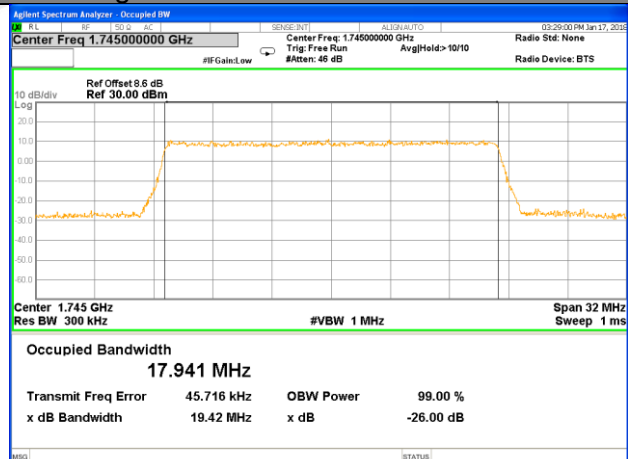

Middle Channel / 10MHz / 16QAM

Highest Channel / 10MHz / QPSK

Highest Channel / 10MHz / 16QAM

LTE band 4

LTE band 4 (99% and -26 Bandwidth)

LTE band 4

LTE band 4 (99% and -26 Bandwidth)

Lowest Channel / 20MHz / QPSK

Lowest Channel / 20MHz / 16QAM

Middle Channel / 20MHz / QPSK

Middle Channel / 20MHz / 16QAM

Highest Channel / 20MHz / QPSK

Highest Channel / 20MHz / 16QAM

LTE band 12

LTE band 12 (99% and -26 Bandwidth)

LTE band 12

LTE band 12 (99% and -26 Bandwidth)

LTE band 12

LTE band 12 (99% and -26 Bandwidth)

Lowest Channel / 5MHz / QPSK

Lowest Channel / 5MHz / 16QAM

Middle Channel / 5MHz / QPSK

Middle Channel / 5MHz / 16QAM

Highest Channel / 5MHz / QPSK