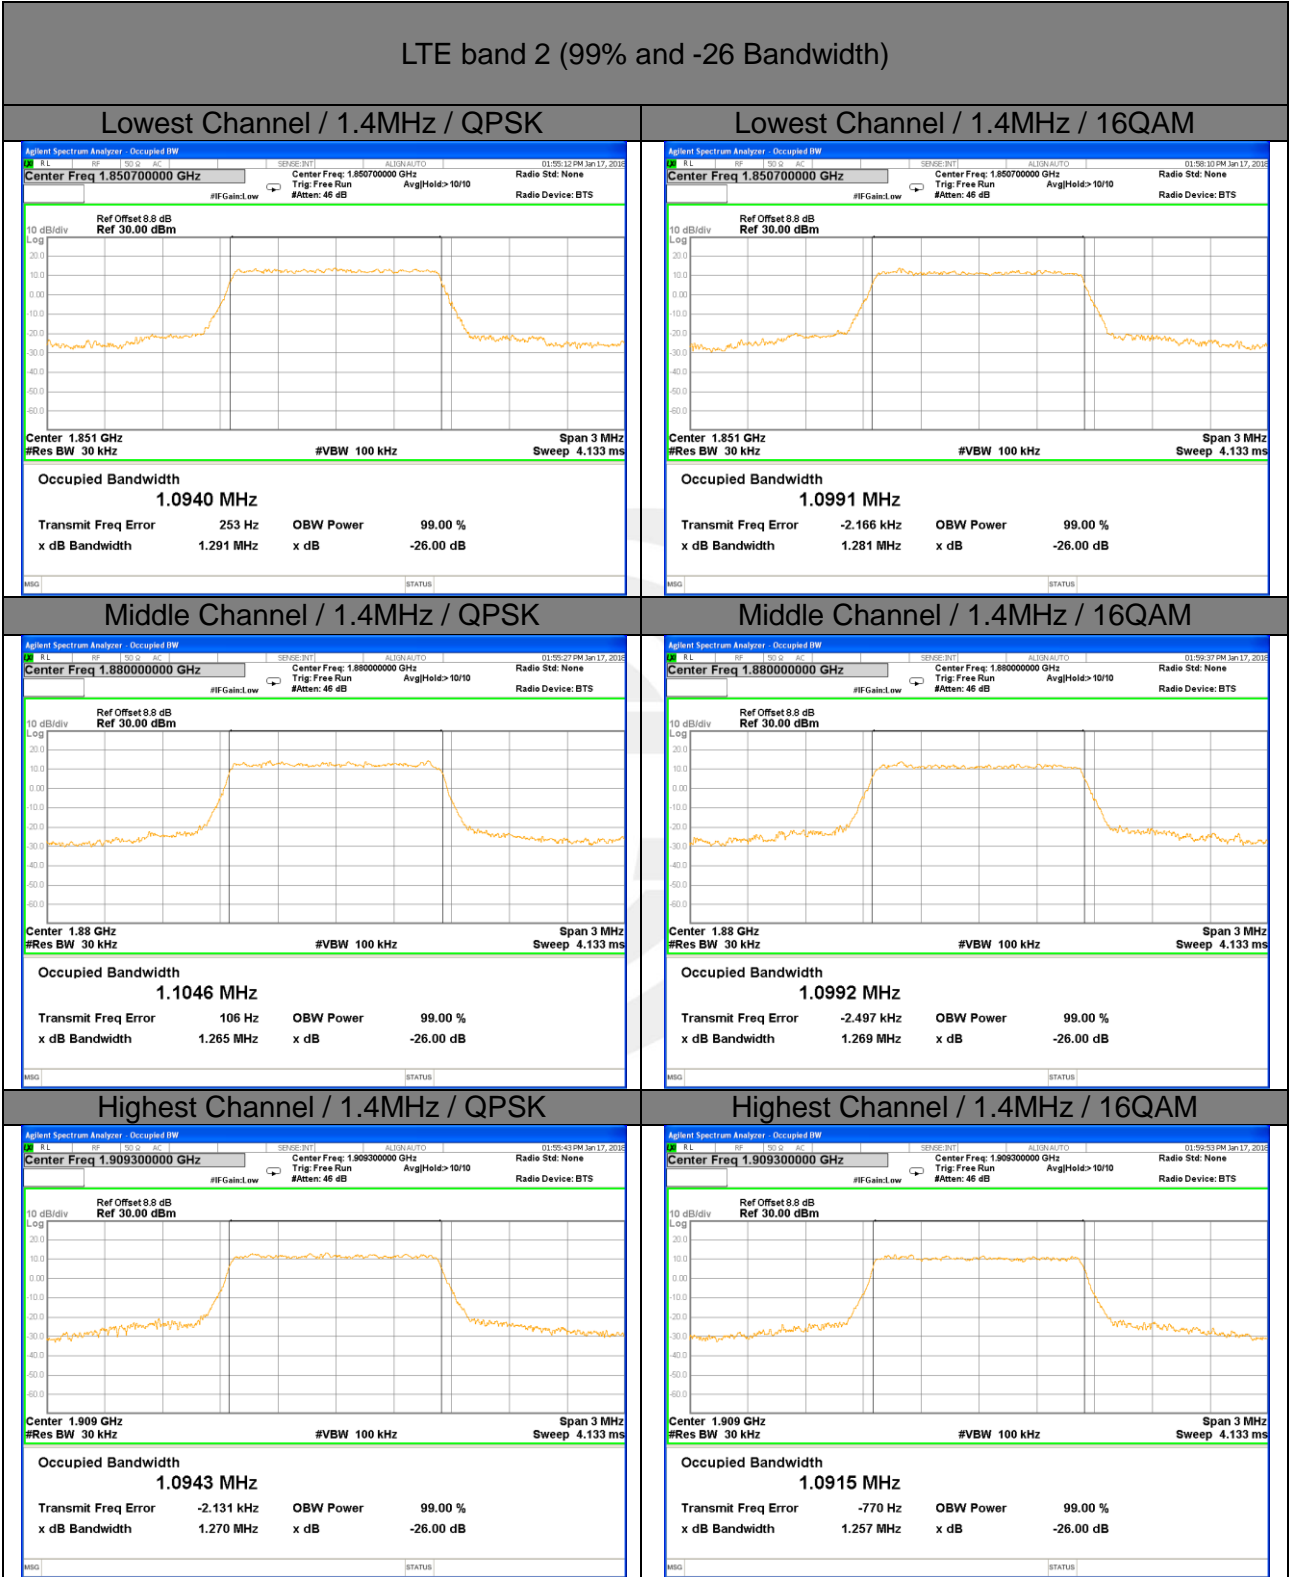

# OCCUPIED BANDWIDTH

## LTE band 2

### LTE band 2 (99% and -26 Bandwidth)

LTE band 2

LTE band 2 (99% and -26 Bandwidth)

Lowest Channel / 3MHz / QPSK

Lowest Channel / 3MHz / 16QAM

Middle Channel / 3MHz / QPSK

Middle Channel / 3MHz / 16QAM

Highest Channel / 3MHz / QPSK

Highest Channel / 3MHz / 16QAM

LTE band 2

LTE band 2

LTE band 2 (99% and -26 Bandwidth)

Lowest Channel / 10MHz / QPSK

Lowest Channel / 10MHz / 16QAM

Middle Channel / 10MHz / QPSK

Middle Channel / 10MHz / 16QAM