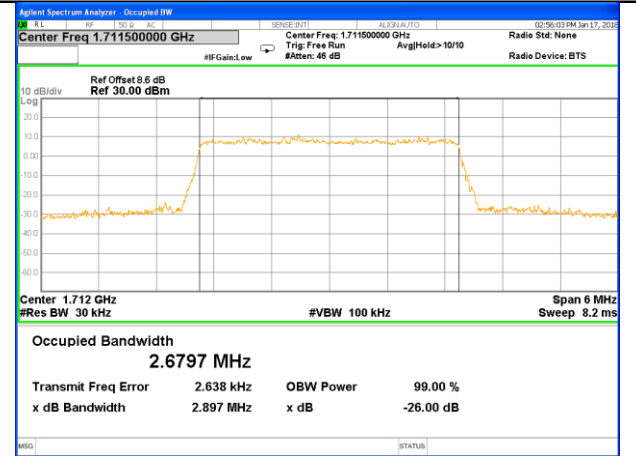

Highest Channel / 15MHz / QPSK

Highest Channel / 15MHz / 16QAM

LTE band 2

LTE band 4

LTE band 4 (99% and -26 Bandwidth)

Lowest Channel / 1.4MHz / QPSK

Lowest Channel / 1.4MHz / 16QAM

Middle Channel / 1.4MHz / QPSK

Middle Channel / 1.4MHz / 16QAM

Highest Channel / 1.4MHz / QPSK

Highest Channel / 1.4MHz / 16QAM

LTE band 4

LTE band 4 (99% and -26 Bandwidth)

Lowest Channel / 3MHz / QPSK

Lowest Channel / 3MHz / 16QAM

Middle Channel / 3MHz / QPSK

Middle Channel / 3MHz / 16QAM

Highest Channel / 3MHz / QPSK

Highest Channel / 3MHz / 16QAM

LTE band 4

LTE band 4 (99% and -26 Bandwidth)

Lowest Channel / 5MHz / QPSK

Lowest Channel / 5MHz / 16QAM

Middle Channel / 5MHz / QPSK