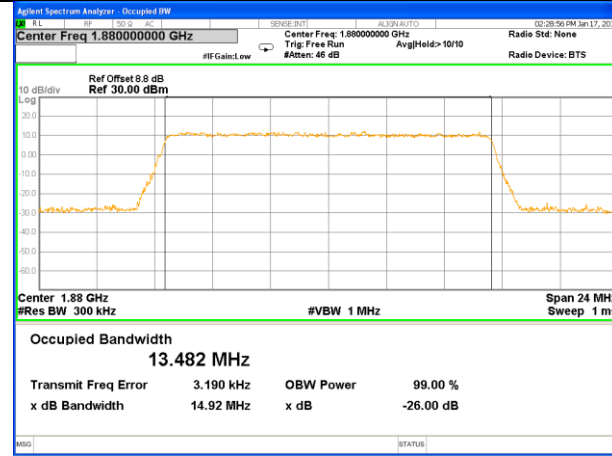

Highest Channel / 3MHz / 16QAM

LTE band 2

LTE band 2

LTE band 2 (99% and -26 Bandwidth)

Lowest Channel / 10MHz / QPSK

Lowest Channel / 10MHz / 16QAM

Middle Channel / 10MHz / QPSK

Middle Channel / 10MHz / 16QAM

Highest Channel / 10MHz / QPSK

Highest Channel / 10MHz / 16QAM

LTE band 2

LTE band 2 (99% and -26 Bandwidth)

Lowest Channel / 15MHz / QPSK

Lowest Channel / 15MHz / 16QAM

Middle Channel / 15MHz / QPSK

Middle Channel / 15MHz / 16QAM

Highest Channel / 15MHz / QPSK

Highest Channel / 15MHz / 16QAM

LTE band 2

LTE band 4

LTE band 4 (99% and -26 Bandwidth)

Lowest Channel / 1.4MHz / QPSK

Lowest Channel / 1.4MHz / 16QAM

Middle Channel / 1.4MHz / QPSK