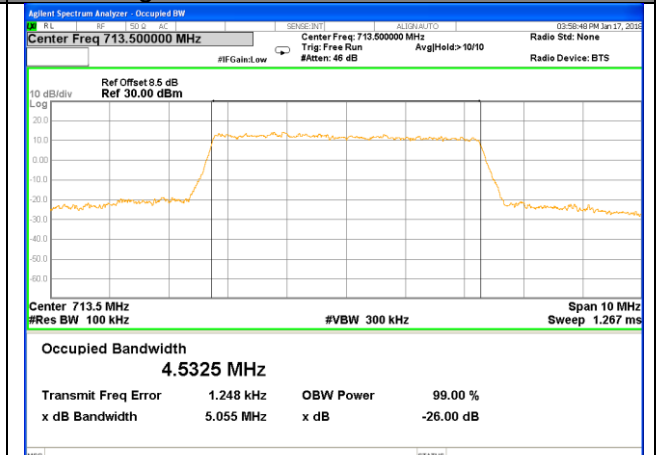

Lowest Channel / 20MHz / 16QAM

Middle Channel / 20MHz / QPSK

Middle Channel / 20MHz / 16QAM

Highest Channel / 20MHz / QPSK

Highest Channel / 20MHz / 16QAM

LTE band 12

LTE band 12 (99% and -26 Bandwidth)

LTE band 12

LTE band 12 (99% and -26 Bandwidth)

LTE band 12

LTE band 12 (99% and -26 Bandwidth)

Lowest Channel / 5MHz / QPSK

Lowest Channel / 5MHz / 16QAM

Middle Channel / 5MHz / QPSK

Middle Channel / 5MHz / 16QAM

Highest Channel / 5MHz / QPSK

Highest Channel / 5MHz / 16QAM

LTE band 12

LTE band 12 (99% and -26 Bandwidth)

LTE band 17

LTE band 17

LTE band 17 (99% and -26 Bandwidth)

Lowest Channel / 10MHz / QPSK

Lowest Channel / 10MHz / 16QAM