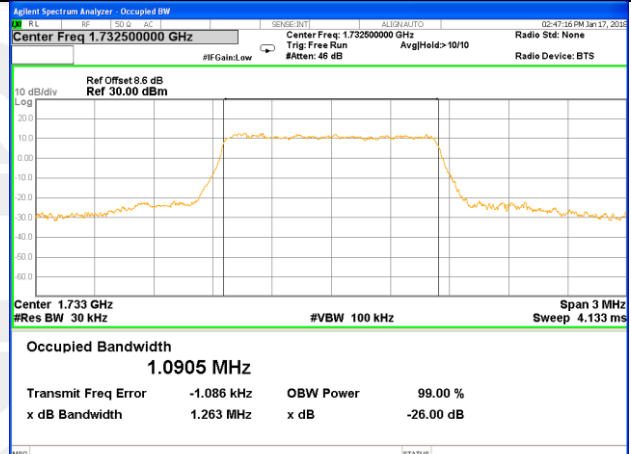

Highest Channel / 10MHz / QPSK

Highest Channel / 10MHz / 16QAM

LTE band 2

LTE band 2 (99% and -26 Bandwidth)

Lowest Channel / 15MHz / QPSK

Lowest Channel / 15MHz / 16QAM

Middle Channel / 15MHz / QPSK

Middle Channel / 15MHz / 16QAM

Highest Channel / 15MHz / QPSK

Highest Channel / 15MHz / 16QAM

LTE band 2

LTE band 4

LTE band 4 (99% and -26 Bandwidth)

Lowest Channel / 1.4MHz / QPSK

Lowest Channel / 1.4MHz / 16QAM

Middle Channel / 1.4MHz / QPSK

Middle Channel / 1.4MHz / 16QAM

Highest Channel / 1.4MHz / QPSK

Highest Channel / 1.4MHz / 16QAM

LTE band 4

LTE band 4 (99% and -26 Bandwidth)

Lowest Channel / 3MHz / QPSK

Lowest Channel / 3MHz / 16QAM

Middle Channel / 3MHz / QPSK