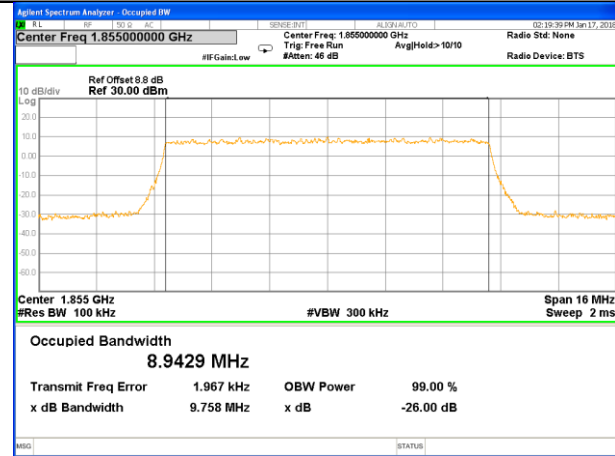

### LTE band 2 (99% and -26 Bandwidth)

LTE band 2

LTE band 2 (99% and -26 Bandwidth)

Lowest Channel / 3MHz / QPSK

Lowest Channel / 3MHz / 16QAM

Middle Channel / 3MHz / QPSK

Middle Channel / 3MHz / 16QAM

Highest Channel / 3MHz / QPSK

Highest Channel / 3MHz / 16QAM

LTE band 2

LTE band 2

LTE band 2 (99% and -26 Bandwidth)

Lowest Channel / 10MHz / QPSK

Lowest Channel / 10MHz / 16QAM

Middle Channel / 10MHz / QPSK

Middle Channel / 10MHz / 16QAM

Highest Channel / 10MHz / QPSK

Highest Channel / 10MHz / 16QAM

LTE band 2

LTE band 2 (99% and -26 Bandwidth)

Lowest Channel / 15MHz / QPSK

Lowest Channel / 15MHz / 16QAM

Middle Channel / 15MHz / QPSK

Middle Channel / 15MHz / 16QAM

Highest Channel / 15MHz / QPSK

Highest Channel / 15MHz / 16QAM

LTE band 2

LTE band 4

LTE band 4 (99% and -26 Bandwidth)

Lowest Channel / 1.4MHz / QPSK

Lowest Channel / 1.4MHz / 16QAM

Middle Channel / 1.4MHz / QPSK