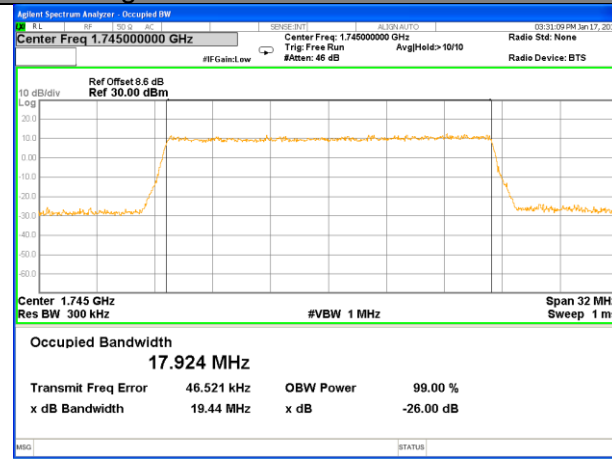

Middle Channel / 10MHz / 16QAM

Highest Channel / 10MHz / QPSK

Highest Channel / 10MHz / 16QAM

LTE band 4

LTE band 4 (99% and -26 Bandwidth)

LTE band 4

LTE band 4 (99% and -26 Bandwidth)

Lowest Channel / 20MHz / QPSK

Lowest Channel / 20MHz / 16QAM

Middle Channel / 20MHz / QPSK

Middle Channel / 20MHz / 16QAM

Highest Channel / 20MHz / QPSK

Highest Channel / 20MHz / 16QAM

LTE band 12

LTE band 12 (99% and -26 Bandwidth)

LTE band 12

LTE band 12 (99% and -26 Bandwidth)

LTE band 12

LTE band 12 (99% and -26 Bandwidth)

Lowest Channel / 5MHz / QPSK

Lowest Channel / 5MHz / 16QAM

Middle Channel / 5MHz / QPSK

Middle Channel / 5MHz / 16QAM

Highest Channel / 5MHz / QPSK