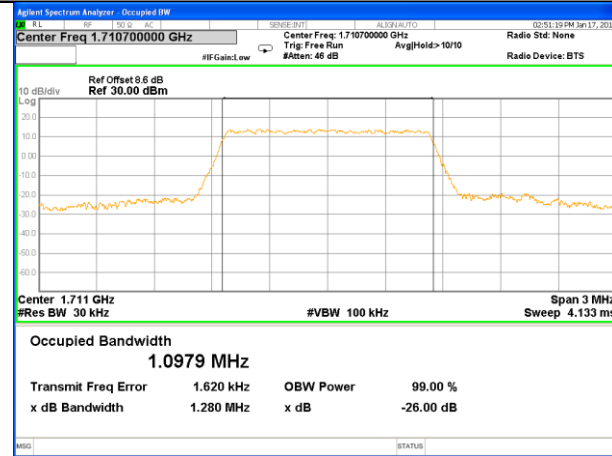

Highest Channel / 10MHz / QPSK

Highest Channel / 10MHz / 16QAM

LTE band 2

LTE band 2 (99% and -26 Bandwidth)

Lowest Channel / 15MHz / QPSK

Lowest Channel / 15MHz / 16QAM

Middle Channel / 15MHz / QPSK

Middle Channel / 15MHz / 16QAM

Highest Channel / 15MHz / QPSK

Highest Channel / 15MHz / 16QAM

LTE band 2

LTE band 4

LTE band 4 (99% and -26 Bandwidth)

Lowest Channel / 1.4MHz / QPSK

Lowest Channel / 1.4MHz / 16QAM

Middle Channel / 1.4MHz / QPSK

Middle Channel / 1.4MHz / 16QAM

Highest Channel / 1.4MHz / QPSK

Highest Channel / 1.4MHz / 16QAM

LTE band 4

LTE band 4 (99% and -26 Bandwidth)

Lowest Channel / 3MHz / QPSK

Lowest Channel / 3MHz / 16QAM

Middle Channel / 3MHz / QPSK