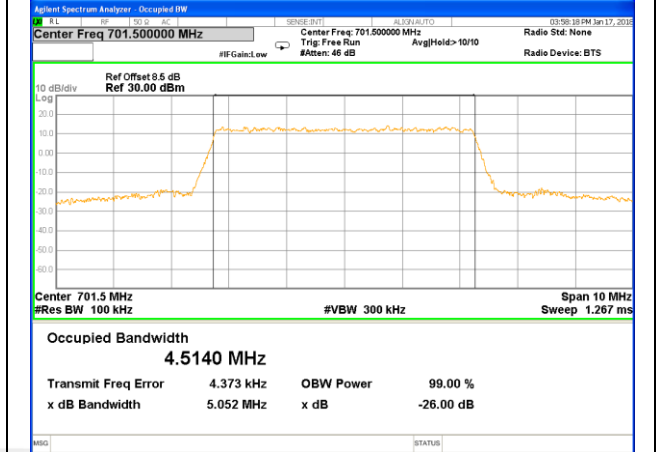

Lowest Channel / 20MHz / 16QAM

Middle Channel / 20MHz / QPSK

Middle Channel / 20MHz / 16QAM

Highest Channel / 20MHz / QPSK

Highest Channel / 20MHz / 16QAM

LTE band 12

LTE band 12 (99% and -26 Bandwidth)

LTE band 12

LTE band 12 (99% and -26 Bandwidth)

LTE band 12

LTE band 12 (99% and -26 Bandwidth)

Lowest Channel / 5MHz / QPSK

Lowest Channel / 5MHz / 16QAM

Middle Channel / 5MHz / QPSK

Middle Channel / 5MHz / 16QAM

Highest Channel / 5MHz / QPSK

Highest Channel / 5MHz / 16QAM

LTE band 12

LTE band 12 (99% and -26 Bandwidth)

LTE band 17

LTE band 17

LTE band 17 (99% and -26 Bandwidth)

Lowest Channel / 10MHz / QPSK

Lowest Channel / 10MHz / 16QAM