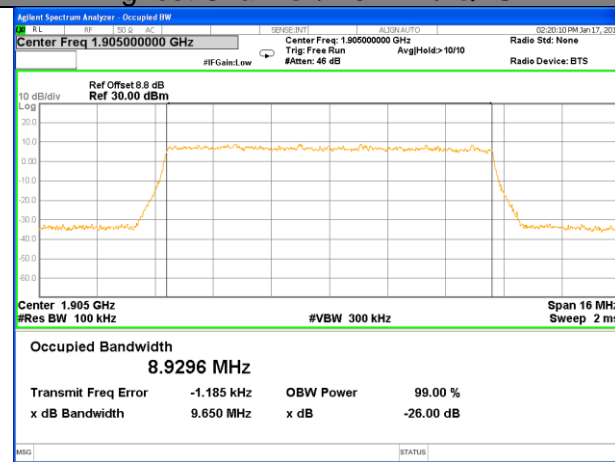

### LTE band 2 (99% and -26 Bandwidth)

LTE band 2

LTE band 2 (99% and -26 Bandwidth)

Lowest Channel / 3MHz / QPSK

Lowest Channel / 3MHz / 16QAM

Middle Channel / 3MHz / QPSK

Middle Channel / 3MHz / 16QAM

Highest Channel / 3MHz / QPSK

Highest Channel / 3MHz / 16QAM

LTE band 2

LTE band 2

LTE band 2 (99% and -26 Bandwidth)

Lowest Channel / 10MHz / QPSK

Lowest Channel / 10MHz / 16QAM

Middle Channel / 10MHz / QPSK

Middle Channel / 10MHz / 16QAM

Highest Channel / 10MHz / QPSK

Highest Channel / 10MHz / 16QAM

LTE band 2

LTE band 2 (99% and -26 Bandwidth)

Lowest Channel / 15MHz / QPSK

Lowest Channel / 15MHz / 16QAM

Middle Channel / 15MHz / QPSK

Middle Channel / 15MHz / 16QAM

Highest Channel / 15MHz / QPSK

Highest Channel / 15MHz / 16QAM

LTE band 2

LTE band 4

LTE band 4 (99% and -26 Bandwidth)

Lowest Channel / 1.4MHz / QPSK

Lowest Channel / 1.4MHz / 16QAM

Middle Channel / 1.4MHz / QPSK