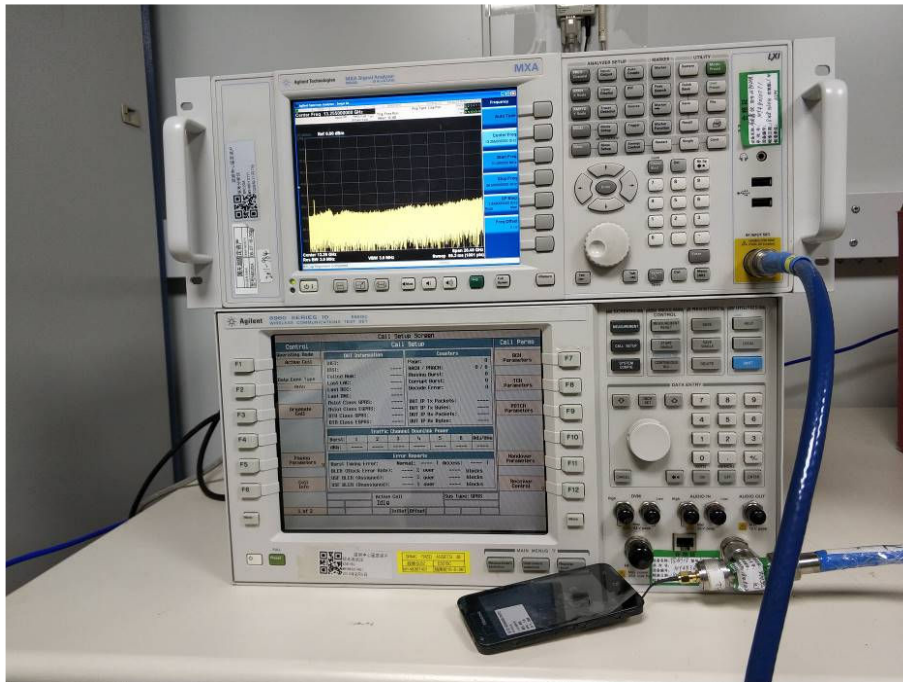

**TEST SETUP**

RF Conducted Test setup (GSM/WCDMA)

RF Conducted Test setup (BT/WIFI)

Spurious Radiated Emissions Test setup (below 1GHz)

Spurious Radiated Emissions Test setup (1GHz~25GHz)

Conducted Emissions Test Setup (with charger)