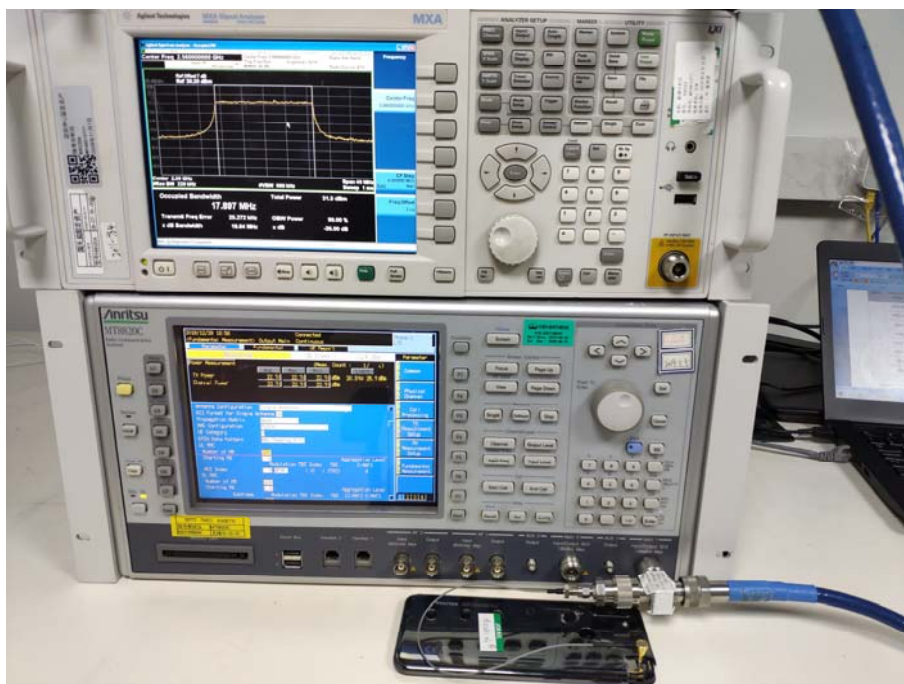

TEST SETUP

RF Conducted Test setup (BT/WIFI)

RF Conducted Test setup (GSM/WCDMA/LTE)

RF Conducted Test setup (GSM/WCDMA/LTE)

Radiated Emissions Test Setup (with laptop) (30-1000MHz)

Radiated Emissions Test Setup (with charger) (30-1000MHz)