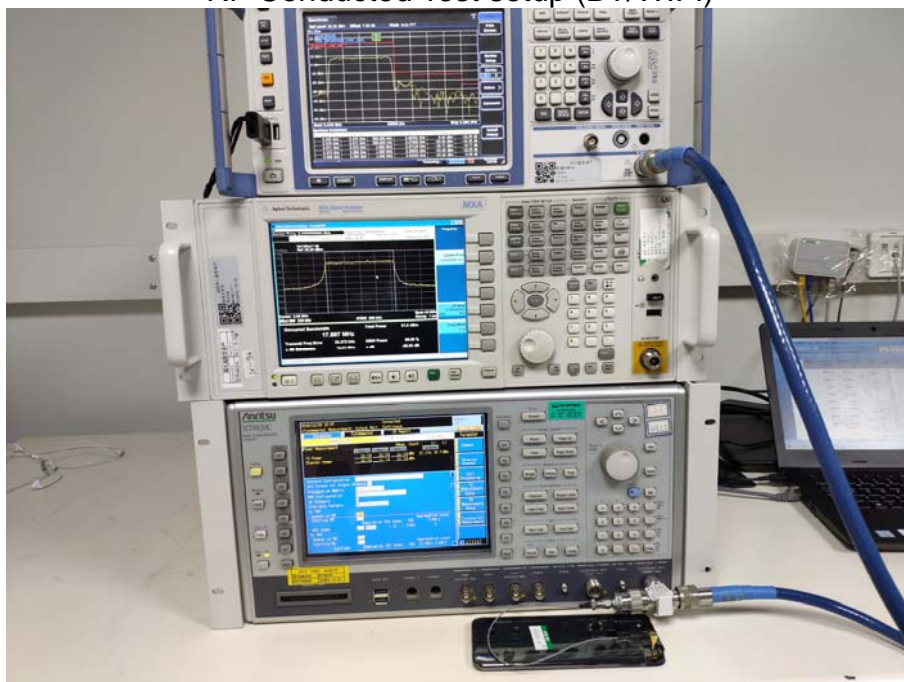

TEST SETUP

RF Conducted Test setup (BT/WIFI)

RF Conducted Test setup (GSM/WCDMA/LTE)

RF Conducted Test setup (GSM/WCDMA/LTE)

Radiated Emissions Test Setup (with laptop) (30-1000MHz)

Radiated Emissions Test Setup (with charger) (30-1000MHz)