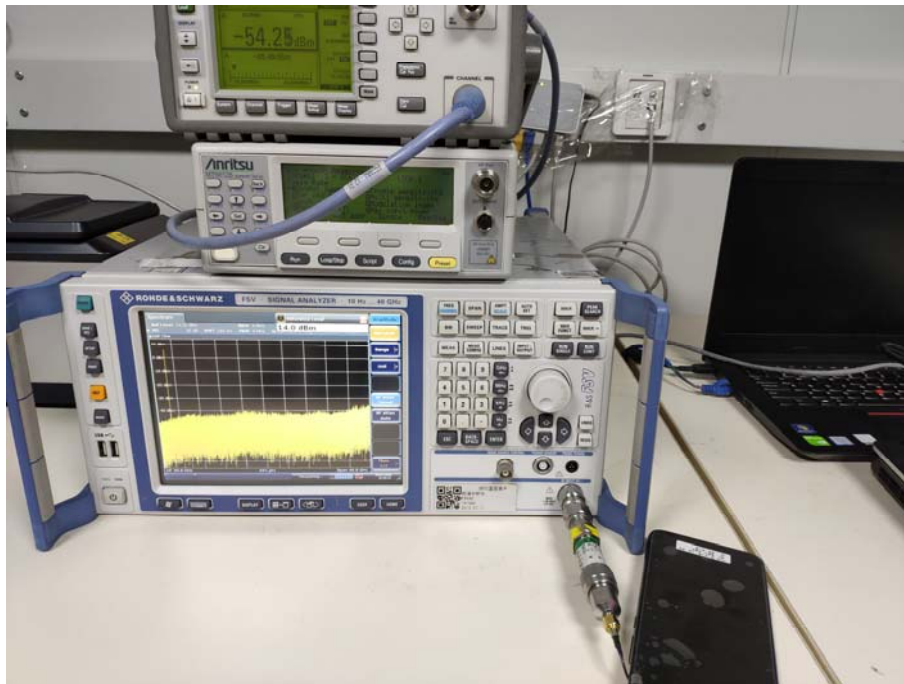

TEST SETUP

RF Conducted Test setup (BT/WIFI)

RF Conducted Test setup (GSM/WCDMA/LTE)

RF Conducted Test setup (GSM/WCDMA/LTE)

Radiated Emissions Test Setup (with laptop) (30-1000MHz)

Radiated Emissions Test Setup (with charger) (30-1000MHz)