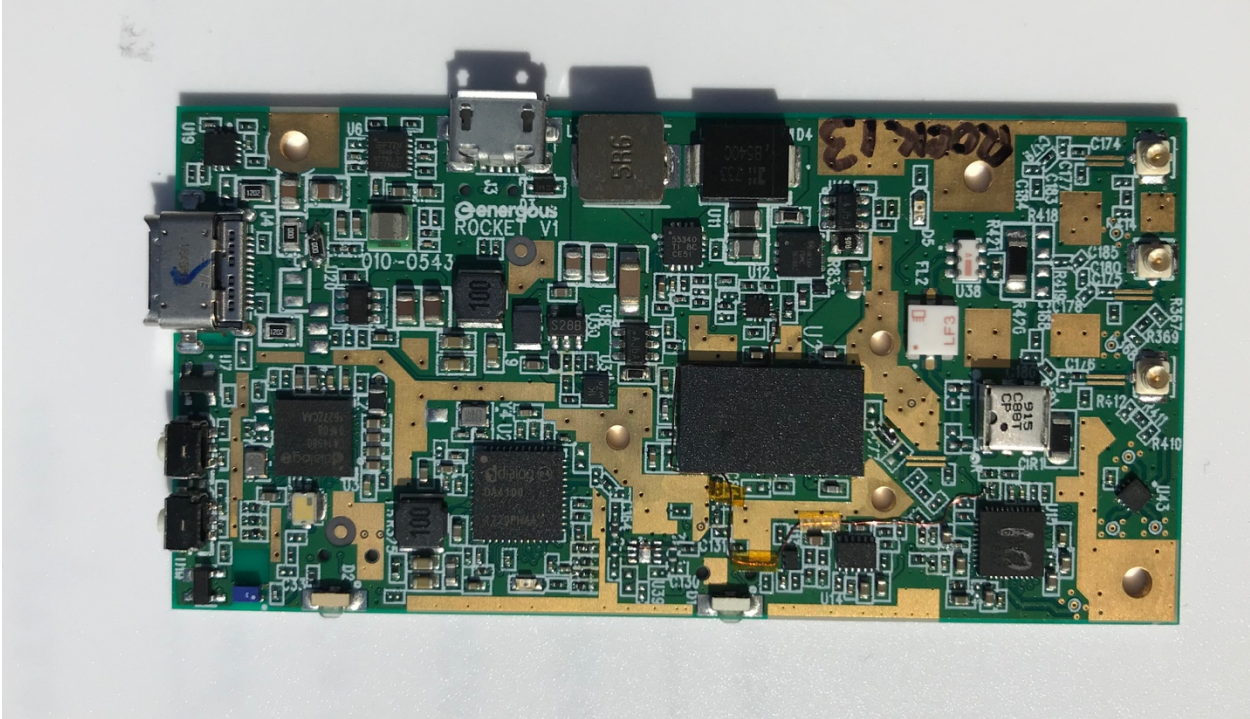

NF-230 EUT Internal Photos

Open Case View

Antenna View

PCB with Shielding Top View

PCB with Shielding Bottom View

PCB Top View

PCB Bottom View