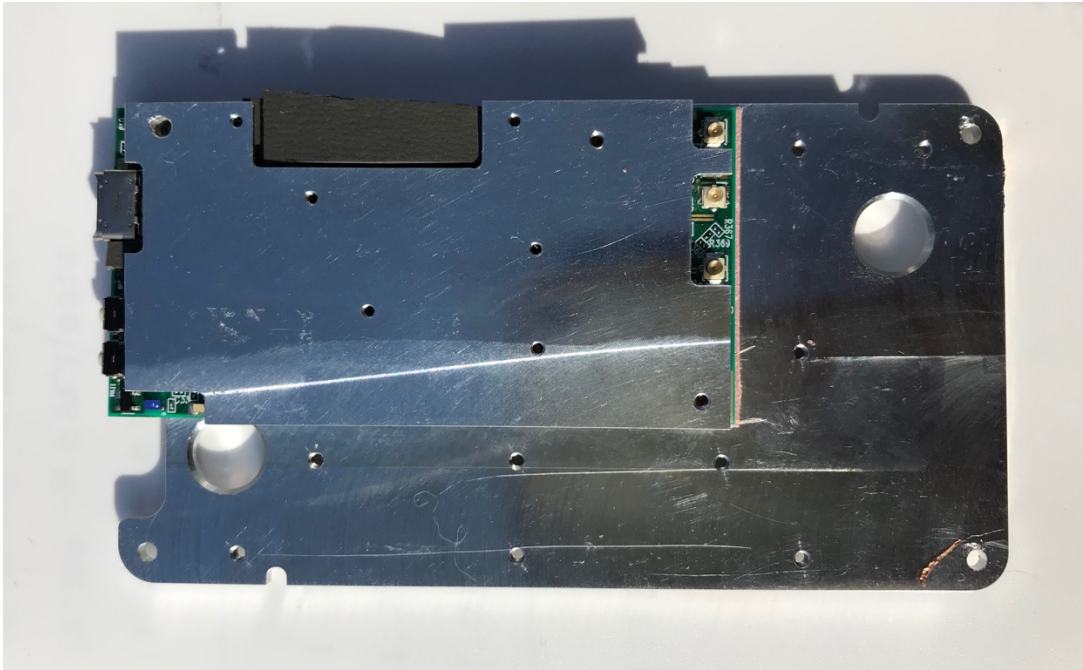

NF-230 EUT Internal Photos

Open Case View

Antenna View

PCB with Shielding Top View

PCB with Shielding Bottom View

PCB Top View

PCB Bottom View