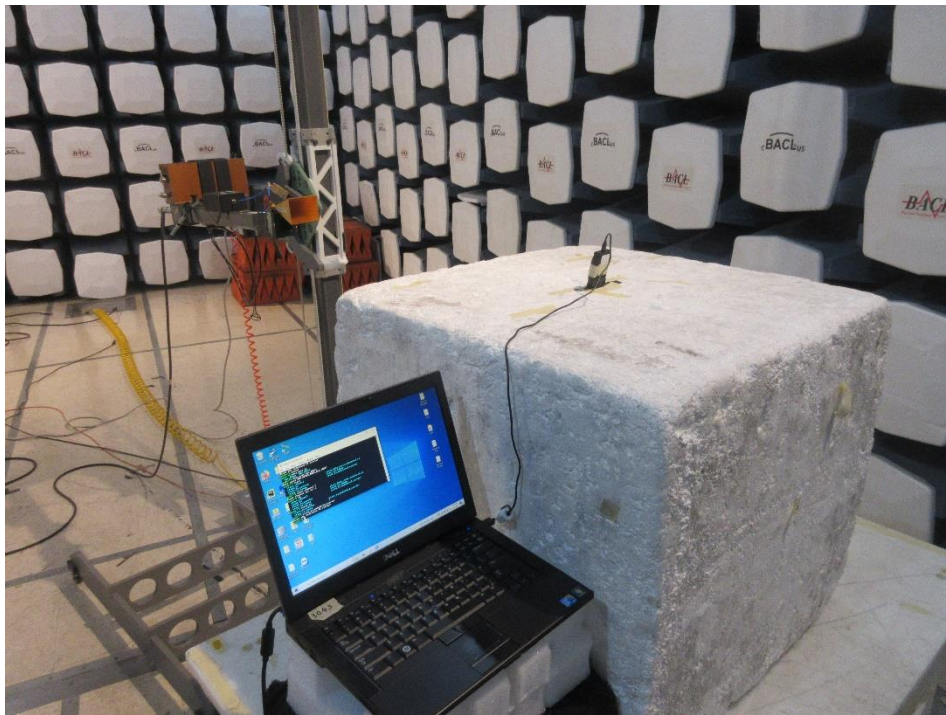

EUT Test Setup Photographs

1.1 EUT Test Setup at 3 Meters Front View (30 MHz – 1 GHz)

1.2 EUT Test Setup at 3 Meters Rear View (30 MHz – 1 GHz)

1.3 EUT Test Setup at 1 Meters Front View (1 GHz – 18GHz)

1.4 EUT Test Setup at 1 Meter Rear View (1 GHz – 18GHz)

1.5 EUT Test Setup at 1 Meters Front View (18 GHz – 26.5GHz)

1.6 EUT Test Setup at 1 Meter Rear View (18 GHz – 26.5GHz)

1.7 AC Line Conducted Emission Front View

1.8 AC Line Conducted Emission Side View