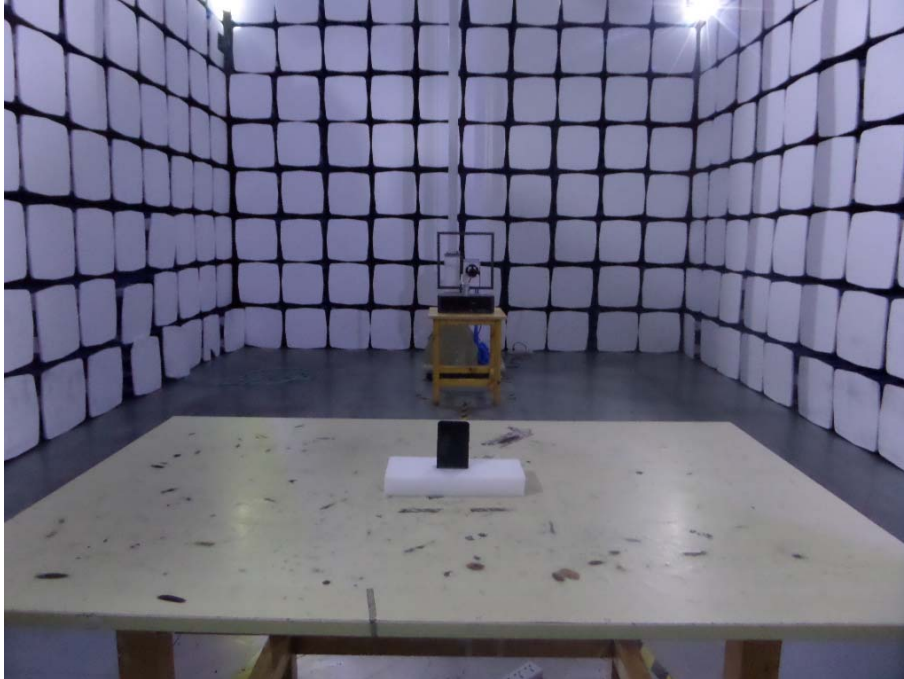

## EXHIBIT 4 - TEST SETUP PHOTOGRAPHS

---

### Spurious Radiation Test Setup (9kHz to 30MHz)

### Spurious Radiation Test Setup (30MHz to 1G)

### Spurious Radiation Test Setup (Above1G)