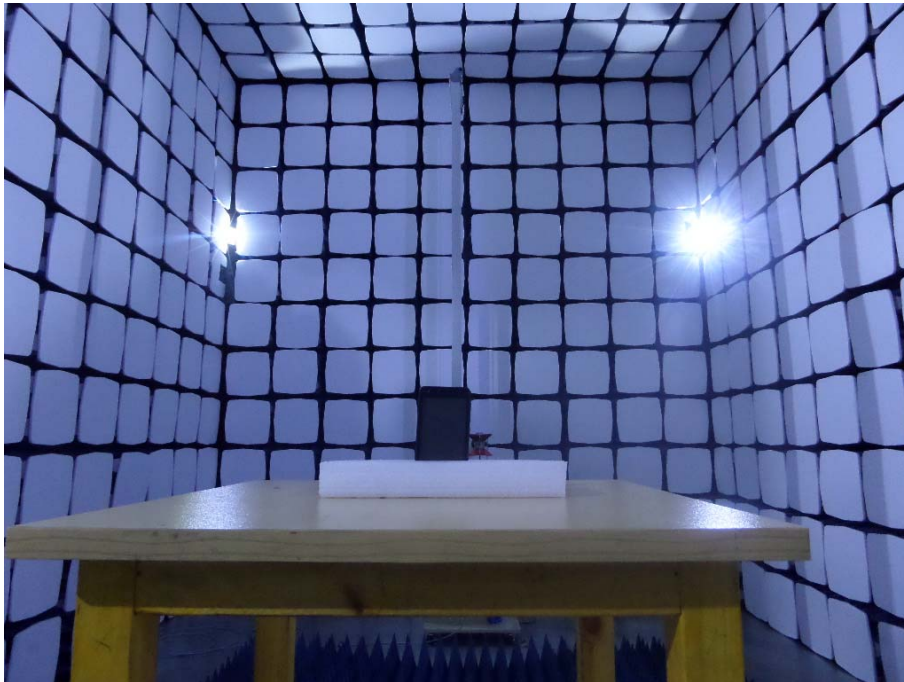

## EXHIBIT 4 - TEST SETUP PHOTOGRAPHS

---

### Spurious Radiation Test Setup (9kHz to 30MHz)

### Spurious Radiation Test Setup (30MHz to 1G)

### Spurious Radiation Test Setup (Above1G)