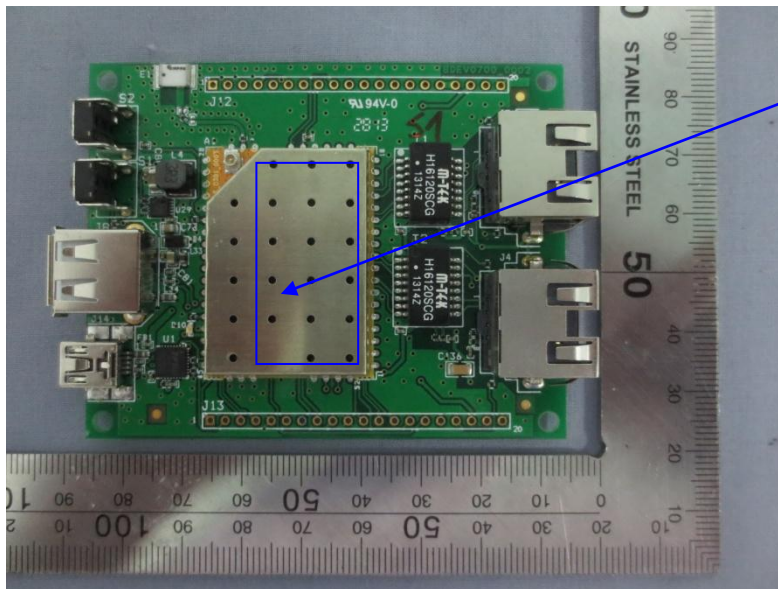

Label and Label Location

Model: Bitdefender Box V1

MAC:0123456789AB

FCC ID:2ADJ5-AT11021000EN

Made in China

Size: 40mm X 20mm

Label Location