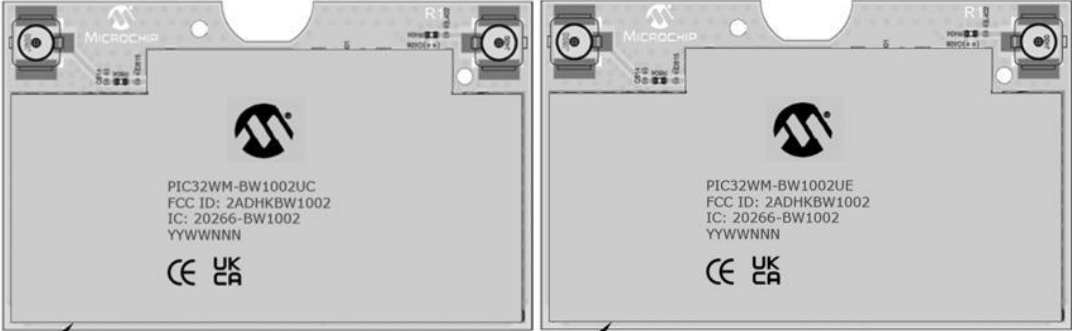

Module label info and location

Legend:

- YY: Year code (last 2 digits of calendar year)
- WW: Week code (week of January 1 is week "01")
- NNN: Alphanumeric traceability code