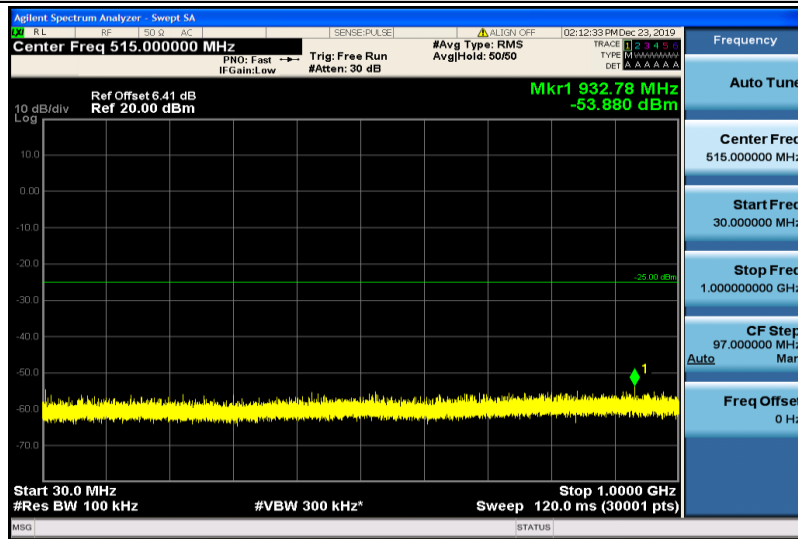

Band41-20MHz-QPSK-40340-1RB#0-1000~26000MHz

Band41-20MHz-QPSK-40740-1RB#0-30~1000MHz