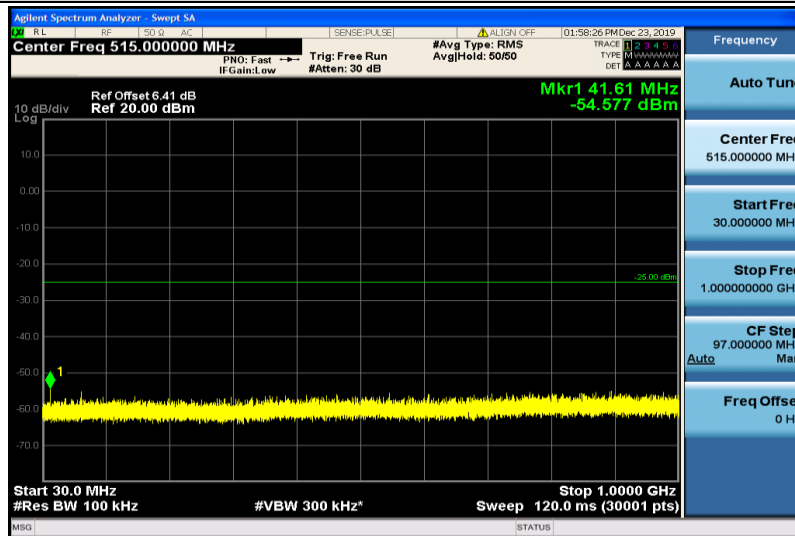

Band41-5MHz-QPSK-40265-1RB#0-1000~26000MHz

Band41-5MHz-QPSK-40740-1RB#0-30~1000MHz