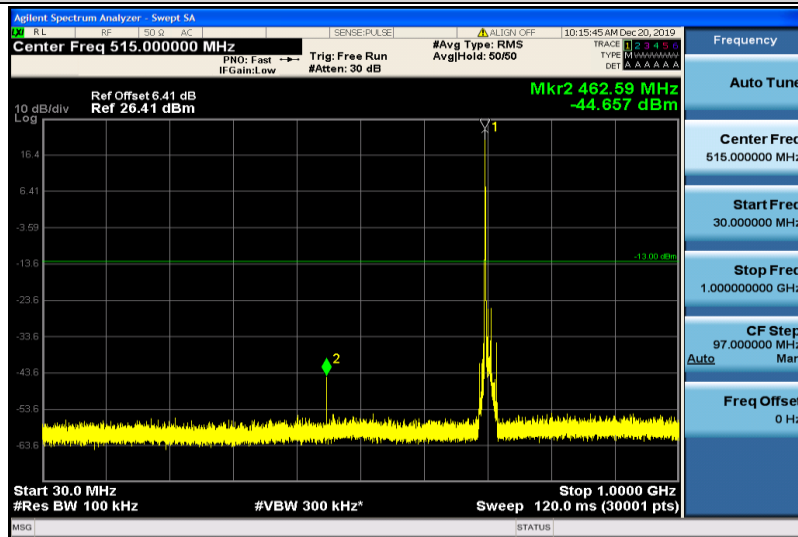

Band17-5MHz-16QAM-23825-1RB#0-1000~26000MHz

Band17-10MHz-QPSK-23780-1RB#0-30~1000MHz