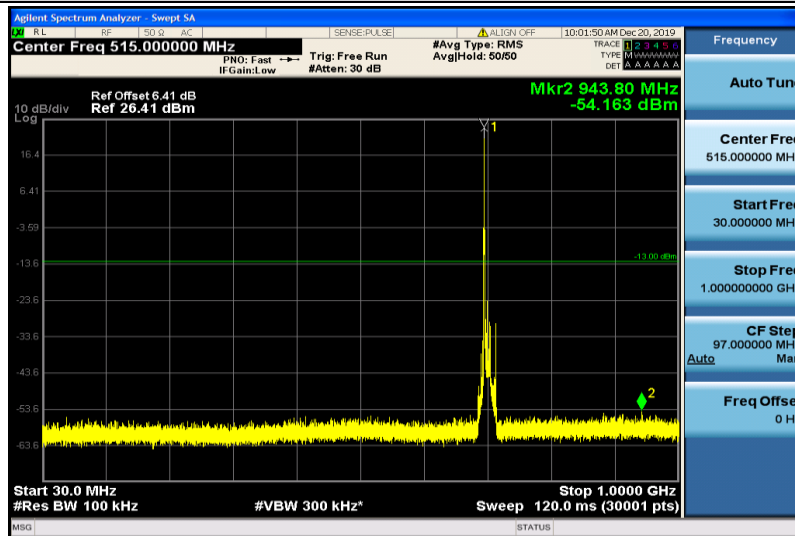

Band12-10MHz-16QAM-23060-1RB#0-1000~26000MHz

Band12-10MHz-16QAM-23095-1RB#0-30~1000MHz