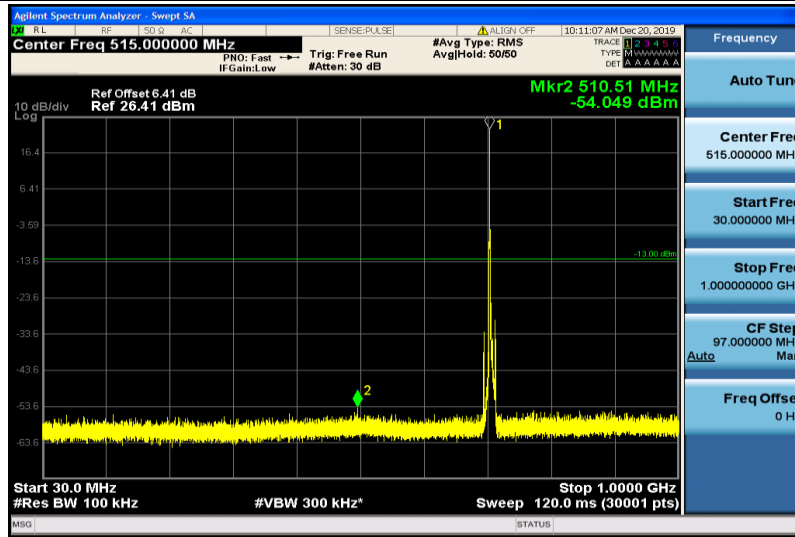

Band17-5MHz-QPSK-23755-1RB#0-30~1000MHz

Band17-5MHz-QPSK-23755-1RB#0-1000~26000MHz

Band17-5MHz-QPSK-23790-1RB#0-30~1000MHz

Band17-5MHz-QPSK-23790-1RB#0-1000~26000MHz

Band17-5MHz-QPSK-23825-1RB#0-30~1000MHz