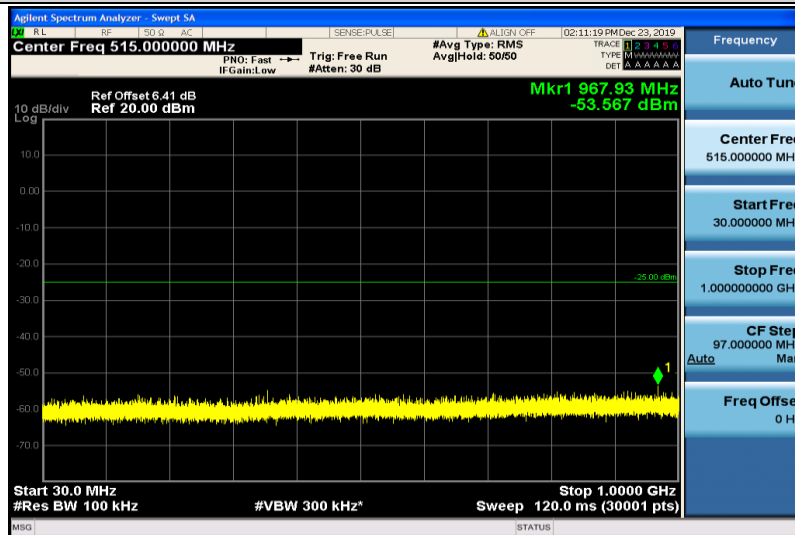

Band41-15MHz-16QAM-40315-1RB#0-1000~26000MHz

Band41-15MHz-16QAM-40740-1RB#0-30~1000MHz

Band41-15MHz-16QAM-40740-1RB#0-1000~26000MHz

Band41-15MHz-16QAM-41165-1RB#0-30~1000MHz

Band41-15MHz-16QAM-41165-1RB#0-1000~26000MHz