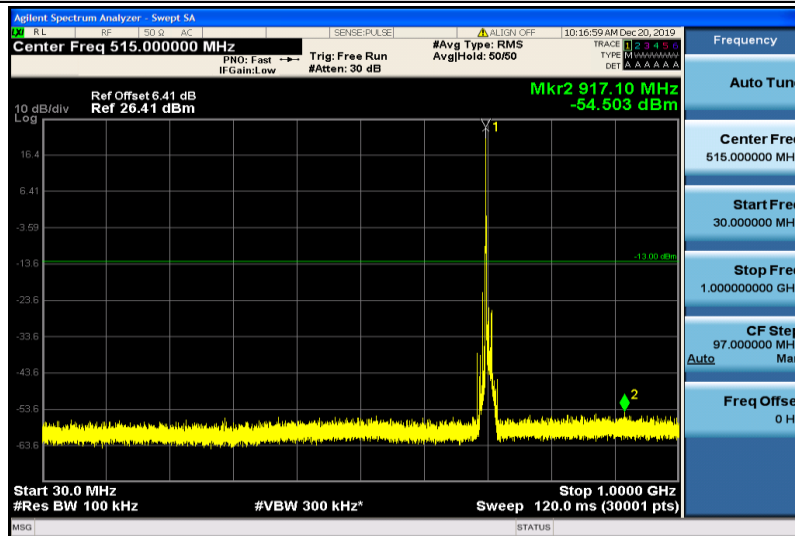

Band17-5MHz-16QAM-23825-1RB#0-30~1000MHz

Band17-5MHz-16QAM-23825-1RB#0-1000~26000MHz

Band17-10MHz-QPSK-23780-1RB#0-30~1000MHz

Band17-10MHz-QPSK-23780-1RB#0-1000~26000MHz

Band17-10MHz-QPSK-23790-1RB#0-30~1000MHz