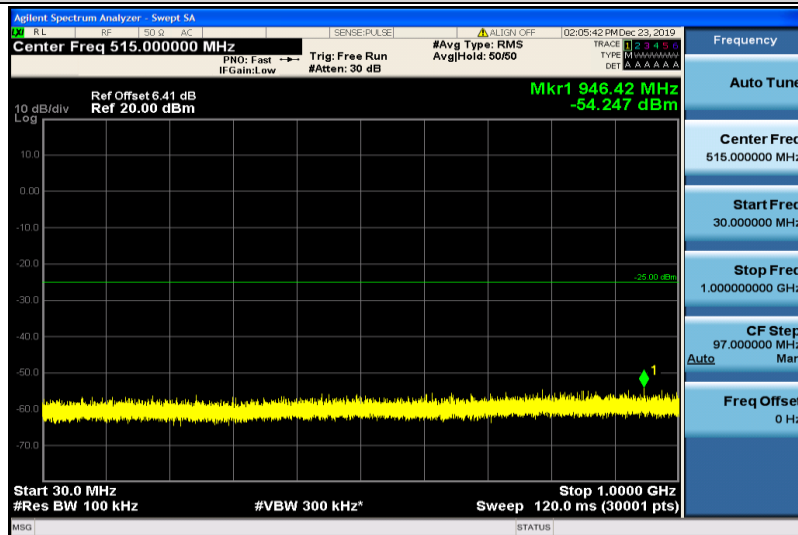

Band41-10MHz-16QAM-41190-1RB#0-1000~26000MHz

Band41-15MHz-QPSK-40315-1RB#0-30~1000MHz