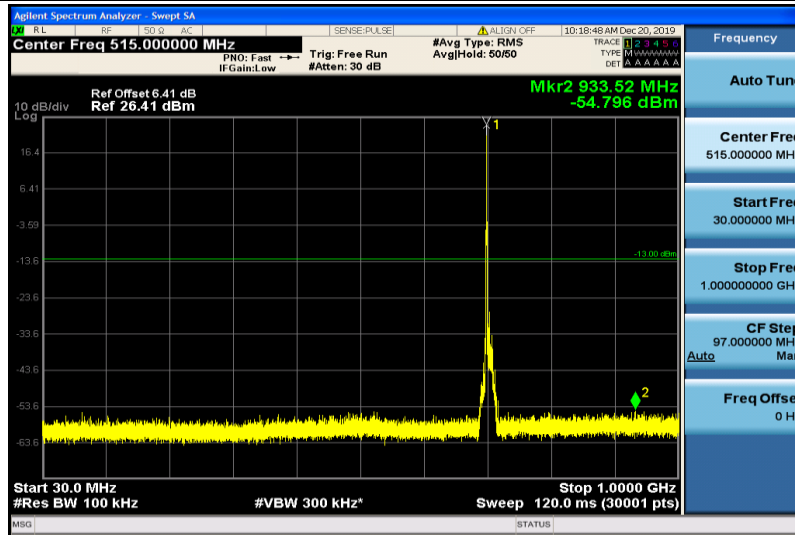

Band17-10MHz-16QAM-23790-1RB#0-1000~26000MHz

Band17-10MHz-16QAM-23800-1RB#0-30~1000MHz