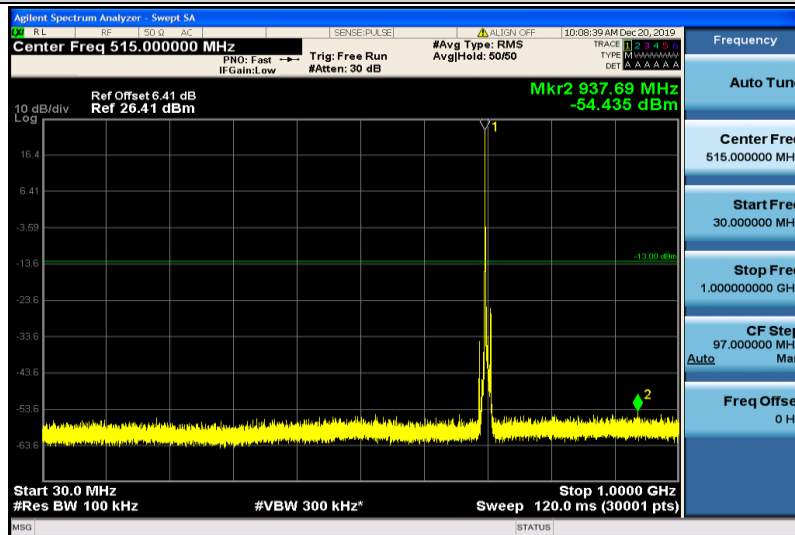

Band12-10MHz-16QAM-23060-1RB#0-1000~26000MHz

Band12-10MHz-16QAM-23095-1RB#0-30~1000MHz

Band12-10MHz-16QAM-23095-1RB#0-1000~26000MHz

Band12-10MHz-16QAM-23130-1RB#0-30~1000MHz

Band12-10MHz-16QAM-23130-1RB#0-1000~26000MHz