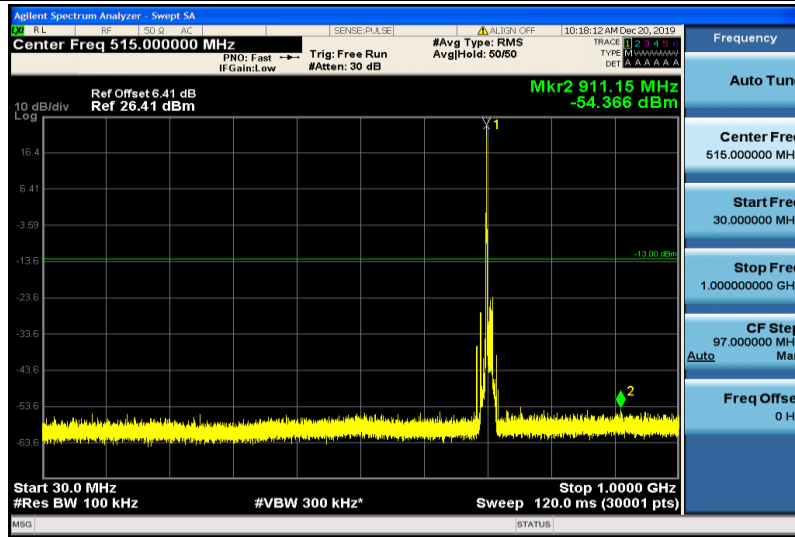

Band17-10MHz-QPSK-23790-1RB#0-1000~26000MHz

Band17-10MHz-QPSK-23800-1RB#0-30~1000MHz