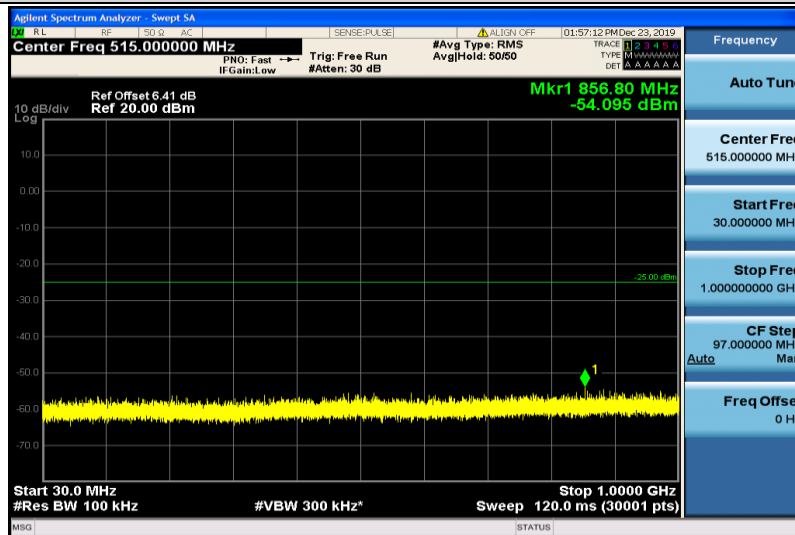

Band17-10MHz-16QAM-23790-1RB#0-30~1000MHz

Band17-10MHz-16QAM-23790-1RB#0-1000~26000MHz

Band17-10MHz-16QAM-23800-1RB#0-30~1000MHz

Band17-10MHz-16QAM-23800-1RB#0-1000~26000MHz

Band41-5MHz-QPSK-40265-1RB#0-30~1000MHz