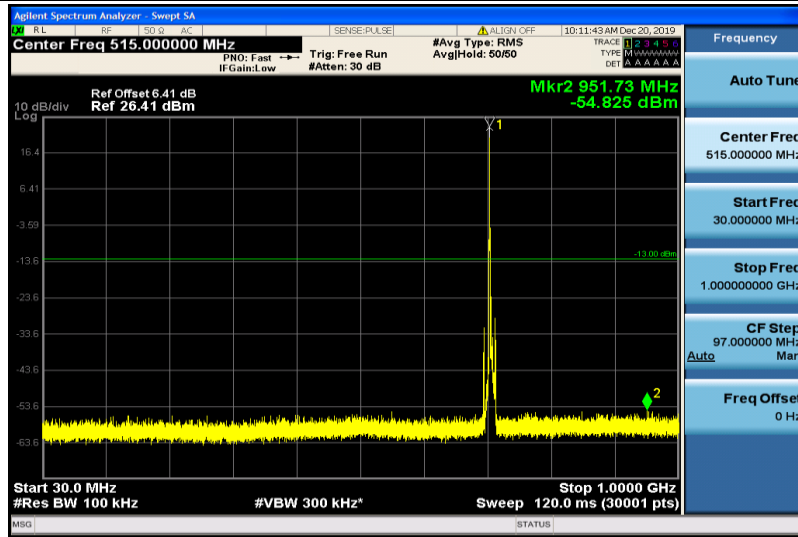

Band17-5MHz-QPSK-23825-1RB#0-1000~26000MHz

Band17-5MHz-16QAM-23755-1RB#0-30~1000MHz

Band17-5MHz-16QAM-23755-1RB#0-1000~26000MHz

Band17-5MHz-16QAM-23790-1RB#0-30~1000MHz

Band17-5MHz-16QAM-23790-1RB#0-1000~26000MHz