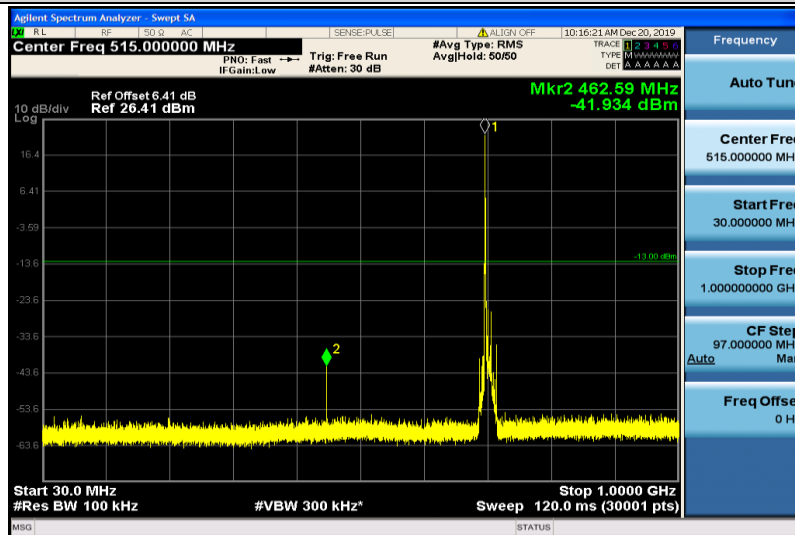

Band17-10MHz-QPSK-23800-1RB#0-1000~26000MHz

Band17-10MHz-16QAM-23780-1RB#0-30~1000MHz