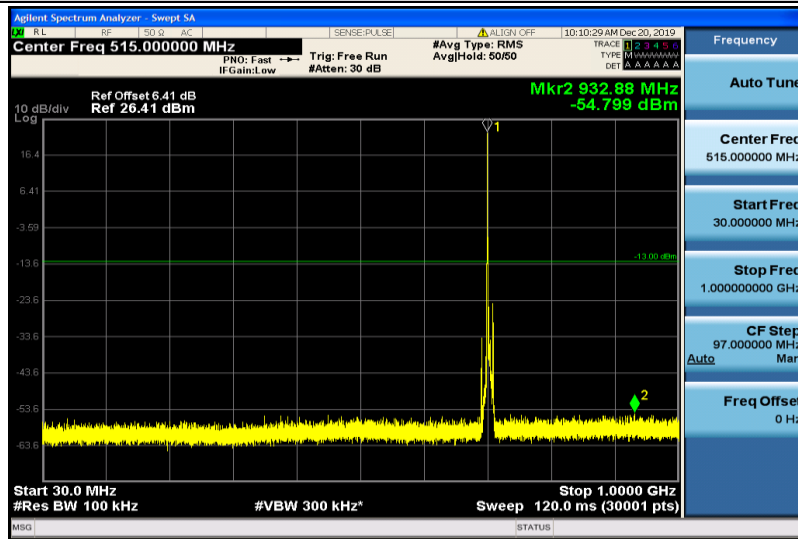

Band17-5MHz-16QAM-23755-1RB#0-1000~26000MHz

Band17-5MHz-16QAM-23790-1RB#0-30~1000MHz