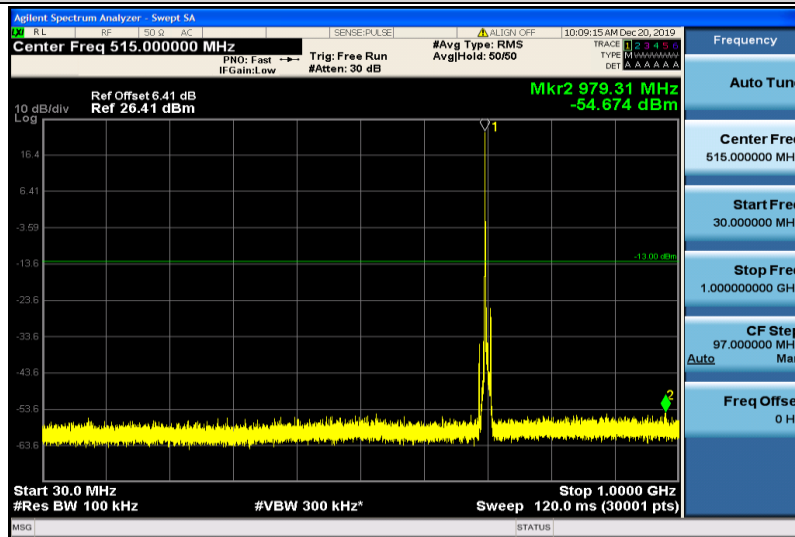

Band17-5MHz-QPSK-23825-1RB#0-1000~26000MHz

Band17-5MHz-16QAM-23755-1RB#0-30~1000MHz