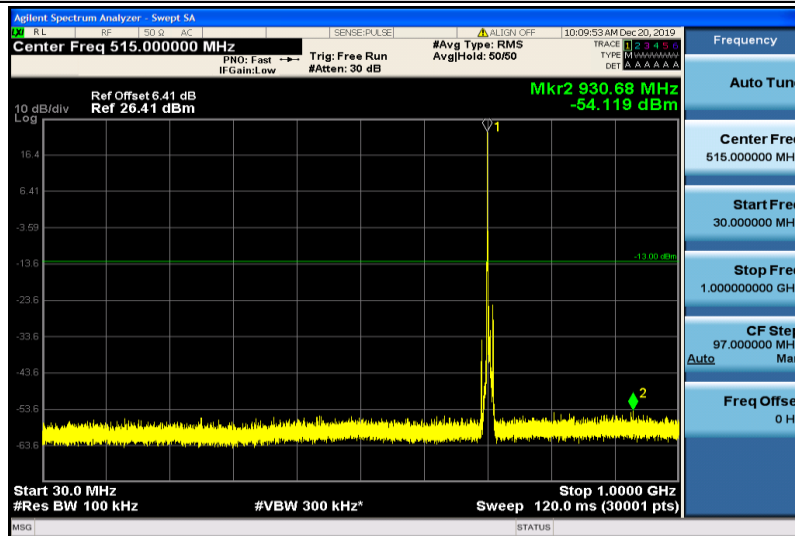

Band17-5MHz-QPSK-23755-1RB#0-1000~26000MHz

Band17-5MHz-QPSK-23790-1RB#0-30~1000MHz