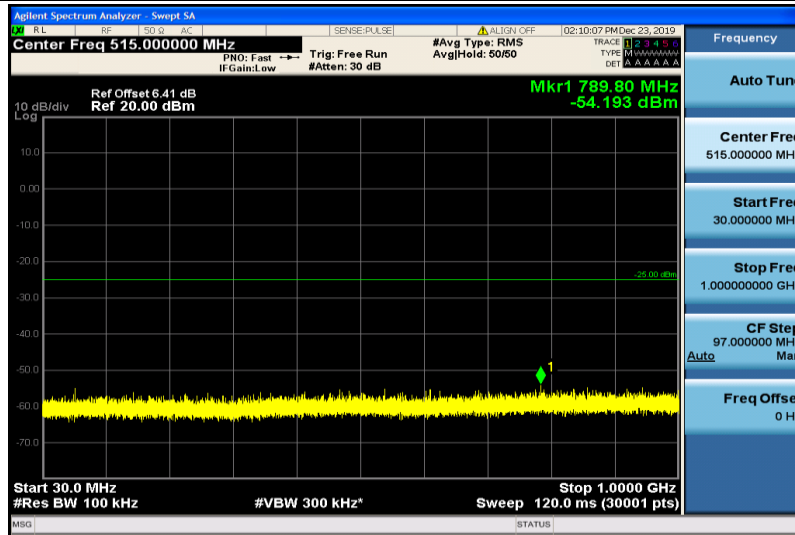

Band41-15MHz-16QAM-40740-1RB#0-1000~26000MHz

Band41-15MHz-16QAM-41165-1RB#0-30~1000MHz