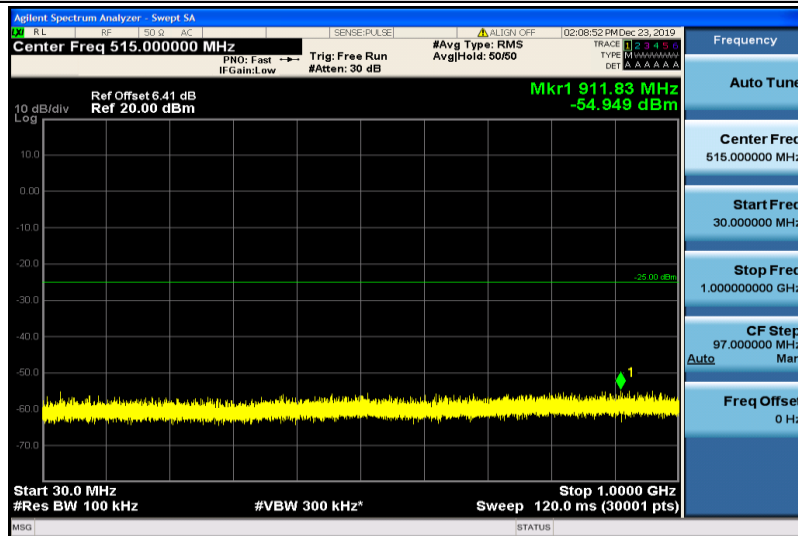

Band41-15MHz-16QAM-40315-1RB#0-1000~26000MHz

Band41-15MHz-16QAM-40740-1RB#0-30~1000MHz